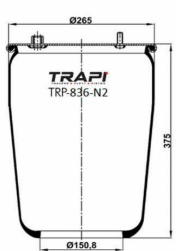

TRP-836-N2 AIR SPRING WITHOUT PISTON

OEM REFERENCES		CROSS REFERENCES	
DAF	0513982	Contitech	836M2
		Dunlop	D13U31
		Firestone	W01M580777
		Firestone	1T17AR-4.5
		Goodyear	1R12-710
		Phoenix	1 DF 25-3 NP
		Taurus	UR721-03T
		Vibracoustic	V1DF25-3