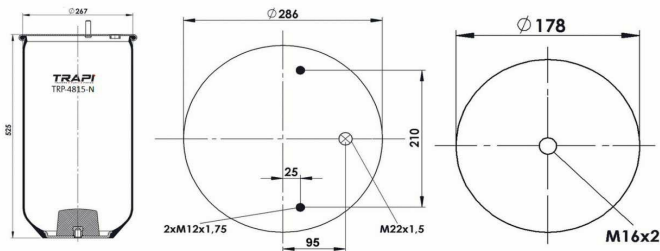

TRP-4810-N5 AIR SPRING WITHOUT PISTON

OEM REFERENCES		CROSS REFERENCES	
		Contitech	4810NP05**SA

TRP-4813-N7 AIR SPRING WITHOUT PISTON

OEM REFERENCES		CROSS REFERENCES	
		Contitech	4813NP07**SA

TRP-4815-N AIR SPRING WITHOUT PISTON