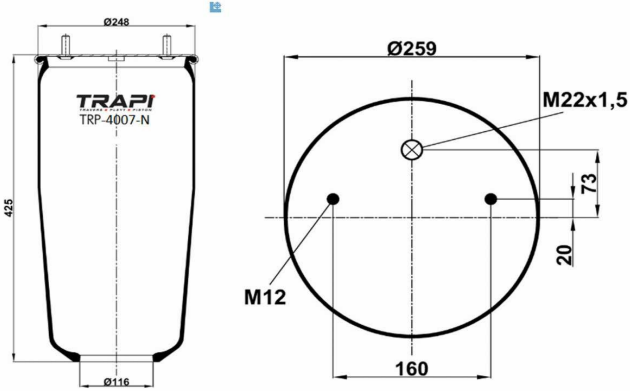

Contitech 3691 N P01**SA

TRP-4007-N

AIR SPRING WITHOUT PISTON

OEM REFERENCES

GIGANT 3042
GIGANT 247104
GIGANT 166271

CROSS REFERENCES

Contitech 4007NP01

TRP-4007-N2