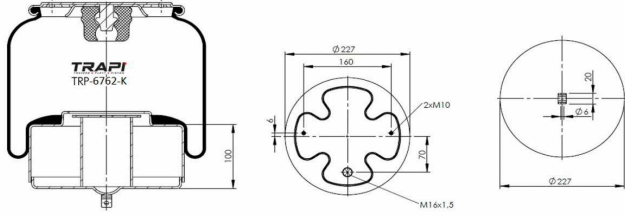

TRP-6762-K COMPLETE WITH METAL PISTON

OEM REFERENCES		CROSS REFERENCES	
VOLVO	20554762	Airtech	36762 K / 135972
VOLVO	20479802	Contitech	54762M
VOLVO	20452144	Contitech	6613 N P01