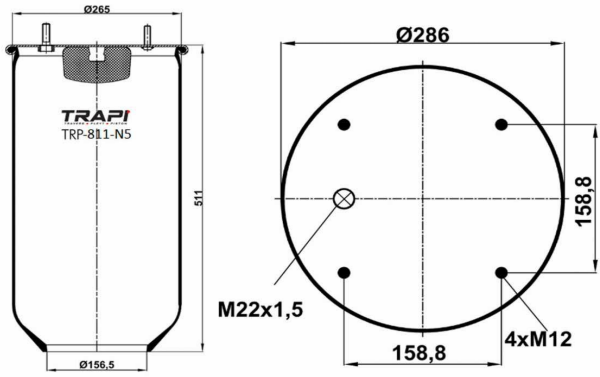

TRP-811-N5 AIR SPRING WITHOUT PISTON

OEM REFERENCES		CROSS REFERENCES	
		Airtech	3811-05 P / 120842