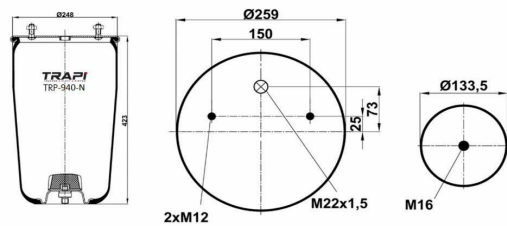

OEM REFERENCES		CROSS REFERENCES	
BPW	BPW30K	Cf Gomma	ITC300-30-205536
BPW	05.429.40.91.0	Contitech	940MB
BPW	BPW 05.42940.091	Dunlop	D11U31
		Firestone	W01M588613
		Firestone	1T17D-4.3
		Goodyear	1R11-703
		Phoenix	1DK21K
		Taurus	KR732-01