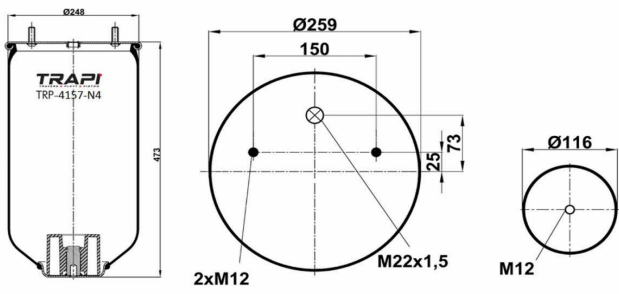

TRP-4157-N4 AIR SPRING WITHOUT PISTON

OEM REFERENCES		CROSS REFERENCES	
		Contitech	4157NP04**SA

TRP-4157-N5 AIR SPRING WITHOUT PISTON

OEM REFERENCES		CROSS REFERENCES	
		Contitech	4157 N P02
		Contitech	4157 N P05**SA