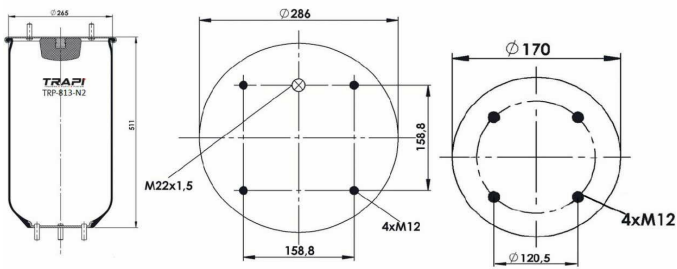

TRP-813-N2 AIR SPRING WITHOUT PISTON

OEM REFERENCES		CROSS REFERENCES