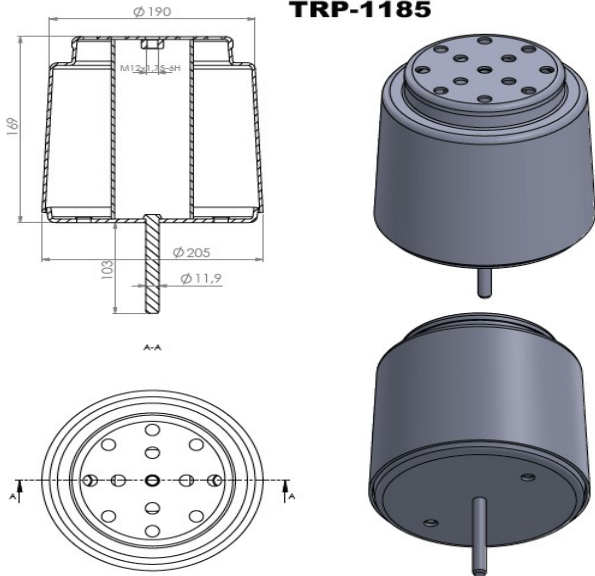

OEM REFERENCES		CROSS REFERENCES	
SAF	3229242700	DUNLOP	D13 B25
Schmitz Cargobull	016010	FIRESTONE	W01 M58 6338
SAF	3.229.2227.00	CONTITECH	810 MB
SAF	3.229.2127.00	BLACKTECH	RMI 7921 C
SAF	3.229.0027.00	AIRTECH	32918 K
Schmitz Cargobull	1101440	VIBRACOUSTIC	V 1 D 28A-10

TRP-1185

TRP-1185 AIR SPRING PISTON