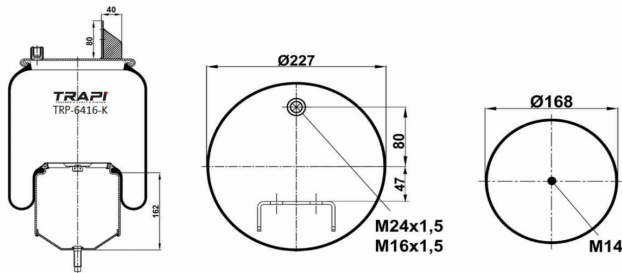

TRP-6416-K COMPLETE WITH METAL PISTON

OEM REFERENCES		CROSS REFERENCES	
VOLVO	31171693	Airtech	36416 K / 132902
VOLVO	20374510	Contitech	6608 N P01
VOLVO	20456152	Firestone	W01M588474
VOLVO	20531985	Goodyear	1R10-704
VOLVO	20582215	Phoenix	1 DF 17 B-1
VOLVO	1076416	Vibracoustic	V1DF16D-1