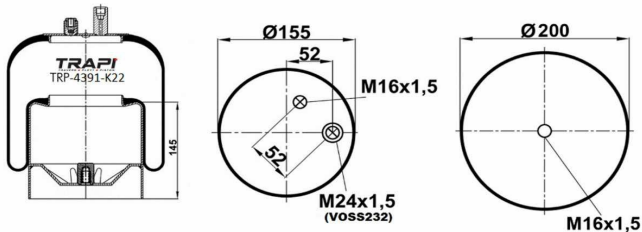

TRP-4391-K22 COMPLETE WITH METAL PISTON

OEM REFERENCES		CROSS REFERENCES	
MERCEDES	A 942 320 54 21	Contitech	4391 N P22