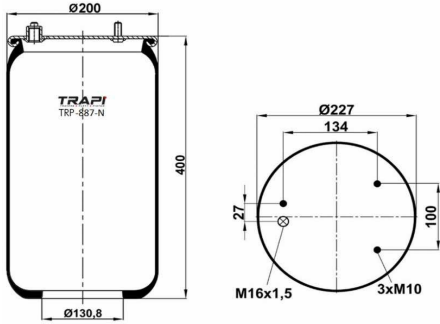

TRP-887-N AIR SPRING WITHOUT PISTON

OEM REFERENCES		CROSS REFERENCES	
DAF	0513983	Contitech	887M
		Firestone	W01M580780
		Firestone	1T15LNR-3