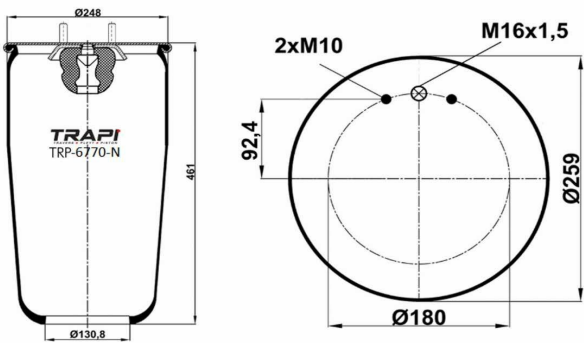

TRP-6770-N AIR SPRING WITHOUT PISTON

OEM REFERENCES		CROSS REFERENCES	
		Airtech	36770K**SA