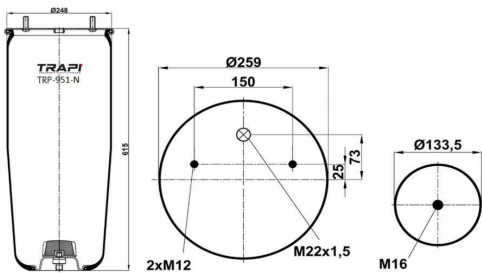

OEM REFERENCES		CROSS REFERENCES	
BPW	BPW30-1	Contitech	951MB
BPW	05.429.40.72.0	Firestone	W01M588621
		Firestone	1T17D-11.8
		Goodyear	1R11-704