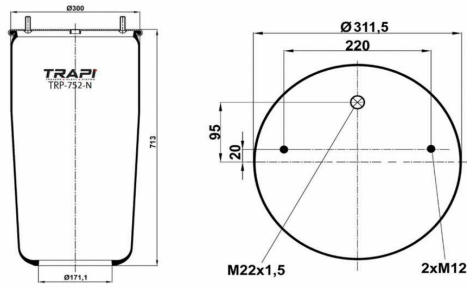

TRP-752-N AIR SPRING WITHOUT PISTON

OEM REFERENCES		CROSS REFERENCES	
GIGANT	247100	Contitech	752NP01