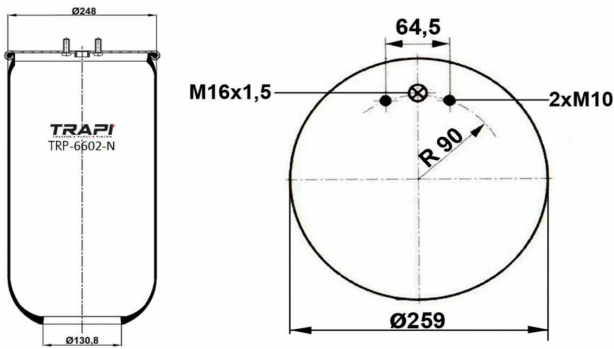

TRP-6602-N AIR SPRING WITHOUT PISTON

OEM REFERENCES		CROSS REFERENCES	
		Contitech	6602 N P01**SA