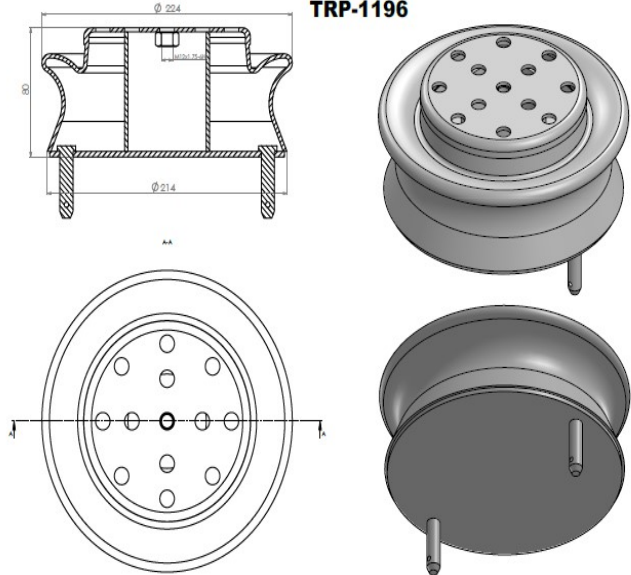

TRP-1196

TRP-1196 AIR SPRING PISTON

OEM REFERENCES		CROSS REFERENCES	
SCANIA	1349708	CONTITECH	6703NP01
SCANIA	1386198	PHOENIX	1DF23B3
SCANIA	1362143	GOODYEAR	566263532