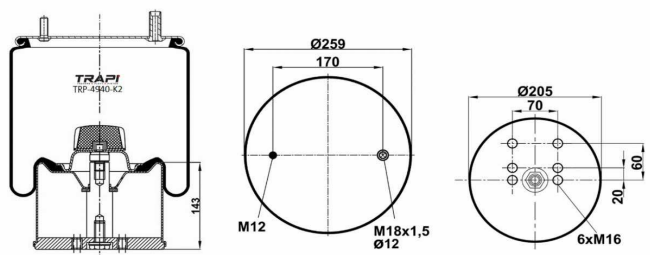

TRP-4940-K2 COMPLETE WITH METAL PISTON

OEM REFERENCES

Contitech 4940 N P02**CA