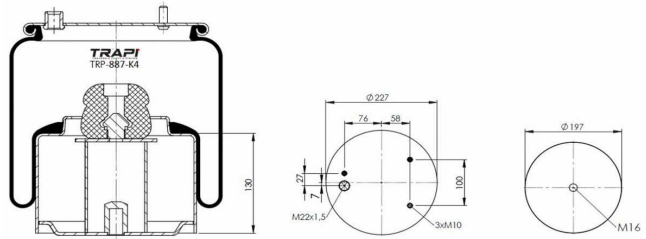

TRP-887-K4 COMPLETE WITH METAL PISTON

OEM REFERENCES		CROSS REFERENCES	
VDL BUS	1154761	Goodyear	1R11-797
		Contitech	887NP04