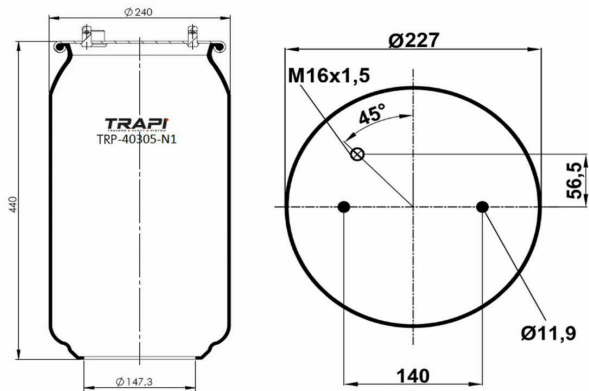

TRP-40305-N1 AIR SPRING WITHOUT PISTON

OEM REFERENCES

CROSS REFERENCES

Goodyear 1R11-839**SA