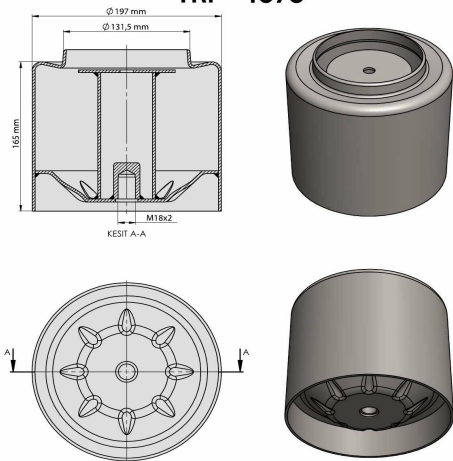

TRP - 1078

TRP-1078

BMC AIR SPRING LOWER PISTON

OEM REFERENCES		CROSS REFERENCES	
BMC	53RS900083	BLACKTECH	RML 9755 C3

TRP - 1079

TRP-1079

AIR SPRING LOWER PISTON

OEM REFERENCES		CROSS REFERENCES	
		CONTITECH	4483 N1 P06