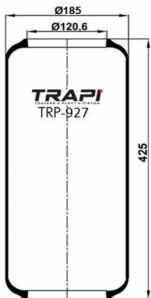

TRP-927 ROLL AIR SPRING

OEM REFERENCES		CROSS REFERENCES	
DENNIS	611896/12	Contitech	927N
DENNIS	656299-2	Dunlop	PNP300080100
VOLVO	3116354	Firestone	1R1J415285
LEYLAND	AAU2542	Firestone	W010950244
		Goodyear	8037
		Phoenix	2E18B
		Taurus	B179