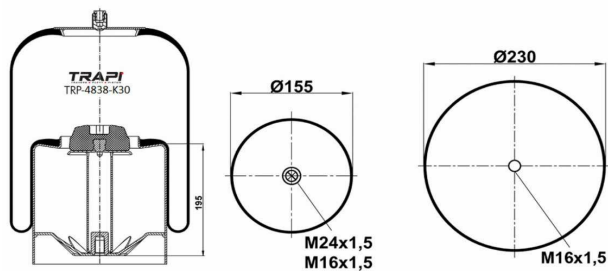

TRP-4838-K30

COMPLETE WITH METAL PISTON

OEM REFERENCES		CROSS REFERENCES	
MERCEDES-BENZ	A9423203521	Contitech	4838 N P23 (Voss232)