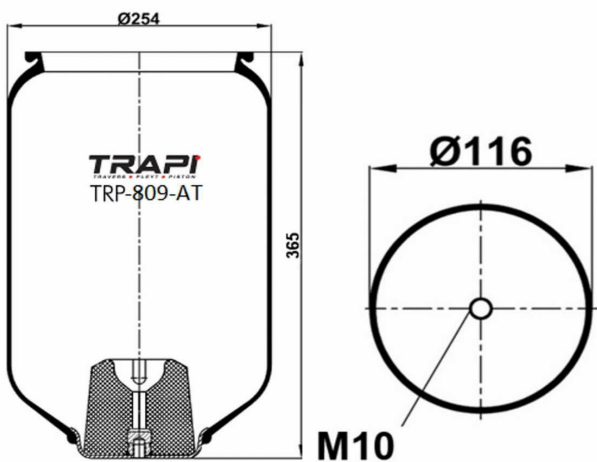

TRP-809-AT AIR SPRING WITH METAL PISTON

OEM REFERENCES		CROSS REFERENCES	
MAN	81.43601.6002	Cf Gomma	1T320SP 89753
		Contitech	809NTB
		Firestone	W01M580687
		Firestone	1T15L-6
		Goodyear	1R12-709
		Phoenix	1D23B-2
		Taurus	UR504-13