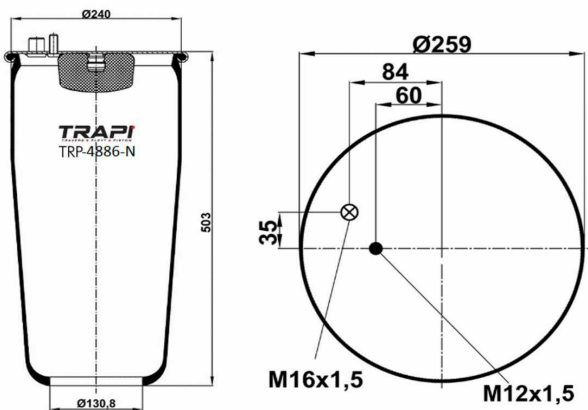

TRP-4886-N AIR SPRING WITHOUT PISTON

OEM REFERENCES		CROSS REFERENCES	
MAN	81.43601.0165	Airtech	34886 P
		Contitech	4886 N P02