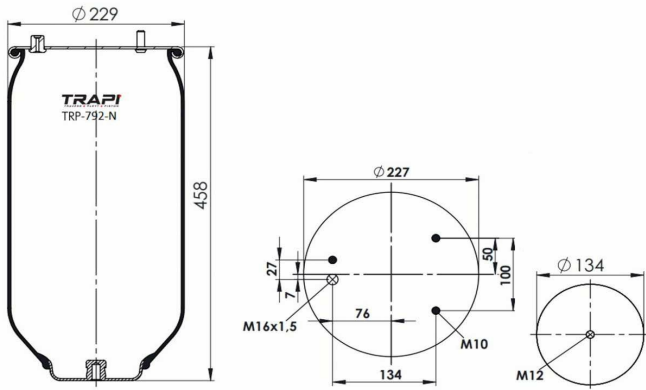

TRP-792-N AIR SPRING WITHOUT PISTON

OEM REFERENCES		CROSS REFERENCES	
		Contitech	792 N P01**SA