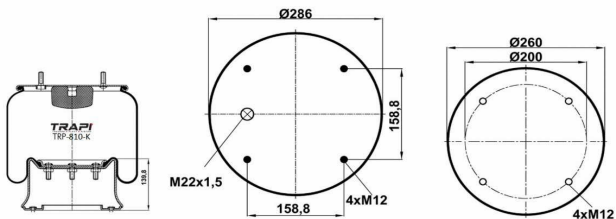

TRP-810-K COMPLETE WITH METAL PISTON

OEM REFERENCES		CROSS REFERENCES	
ACERBI	21215632	Cf Gomma	1T19E-187413-1
BERTOJA	45402002	Contitech	810MB
GRANNING	15635	Dunlop	D13B20
HENDRICKSON	B2065	Dunlop	D13B01
HENDRICKSON	Y506243	Dunlop	PNP311780000
HENDRICKSON	Y506201	Firestone	1T19L-7
HENDRICKSON	785168	Firestone	W01M586345
R.O.R/MERITOR	21208082	Goodyear	1R14-059
RENAULT V.I	5000452939	Goodyear	1R14-716
SAF	2.228.0002.00	Phoenix	1D28A-2
SAF	2.228.2102.00	Taurus	KR621-26
SAF	2.228.2202.00	Vibracoustic	VID28A-2
SAF	2.228.2402.00