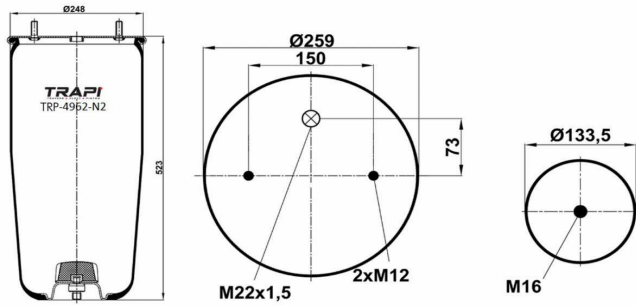

TRP-4962-N2 AIR SPRING WITHOUT PISTON

OEM REFERENCES		CROSS REFERENCES	
BPW	BPW30	Contitech	4962NP02
BPW	05.429.42.03.0