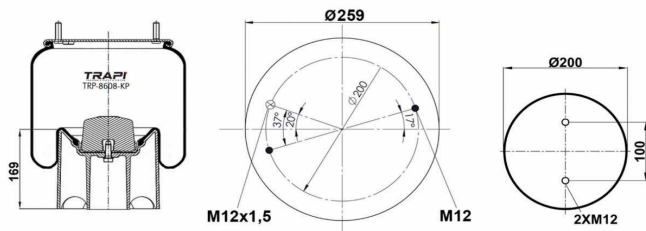

TRP-836-KP2 COMPLETE WITH PLASTIC PISTON

OEM REFERENCES		CROSS REFERENCES	
		Contitech	836M2K1**CPL

TRP-8608-K COMPLETE WITH METAL PISTON

OEM REFERENCES		CROSS REFERENCES	
		Airtech	38608 KPP**CA

TRP-8608-KP COMPLETE WITH PLASTIC PISTON