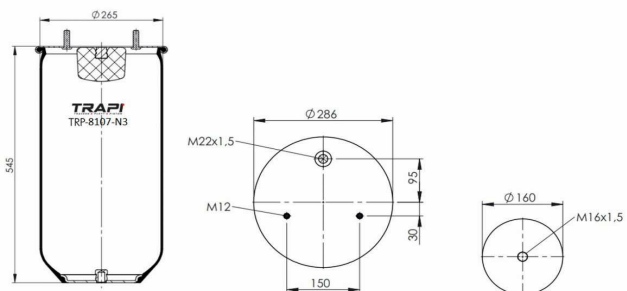

TRP-8107-N3 AIR SPRING WITHOUT PISTON

OEM REFERENCES		CROSS REFERENCES	
SCHMITZ	017 686	Goodyear	1R14-864