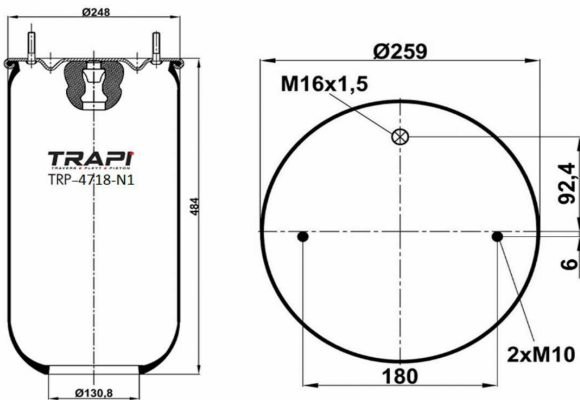

TRP-4713-N2

AIR SPRING WITHOUT PISTON

OEM REFERENCES		CROSS REFERENCES	
VOLVO	1 076 595	Cf Gomma	ITS300-28
		Contitech	4713NP04
		Goodyear	1R12-763
		Springride	D12U24

TRP-4718-N1

AIR SPRING WITHOUT PISTON