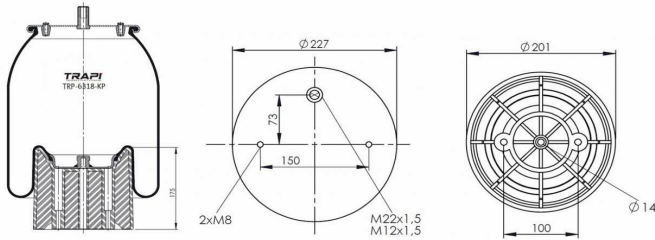

TRP-6318-KP COMPLETE WITH PLASTIC PISTON

OEM REFERENCES		CROSS REFERENCES	
SCHMITZ	016512	Firestone	W019686318
WEWELER	US06318F	Firestone	W01M586318
		Goodyear	1R12-837
		Phoenix	1DK 23 L-1