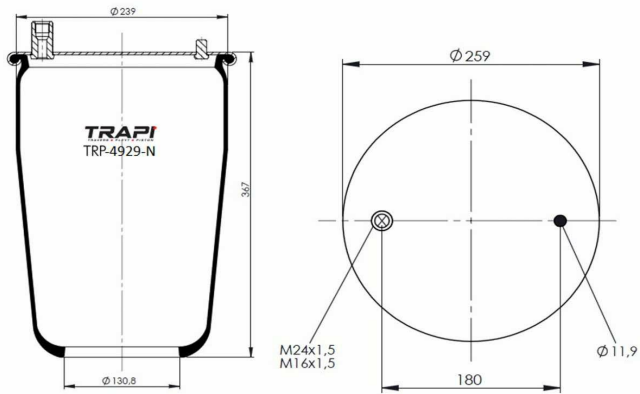

OEM REFERENCES		CROSS REFERENCES	
		Airtech	34922 P / 122552
		Contitech	4922 N

TRP-4925-N

AIR SPRING WITHOUT PISTON

OEM REFERENCES

CROSS REFERENCES

Airtech 34925 P / 120252

TRP-4929-N

AIR SPRING WITHOUT PISTON