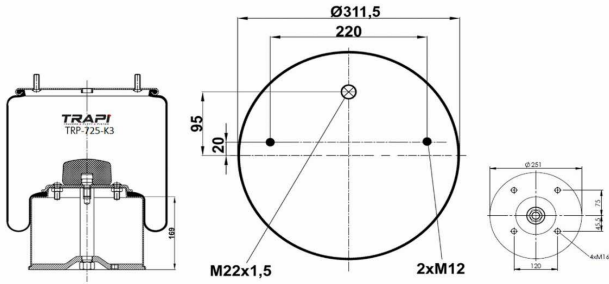

TRP-725-K3 COMPLETE WITH METAL PISTON

OEM REFERENCES		CROSS REFERENCES	
GIGANT	166252	Contitech	725NP03
		Dunlop	D14B43
		Firestone	W01M588610
		Firestone	1T66D-10.8
		Goodyear	1R14-756