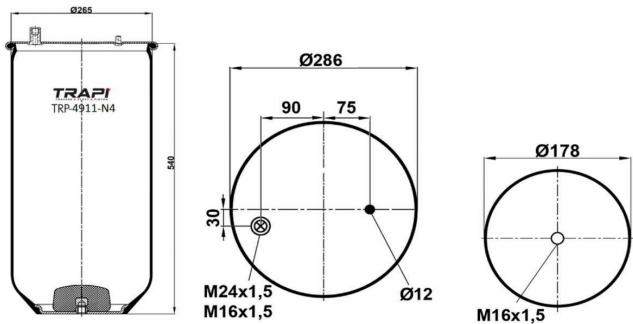

TRP-4911-N4 AIR SPRING WITHOUT PISTON

OEM REFERENCES		CROSS REFERENCES	
		Contitech	4911 N P04**SA