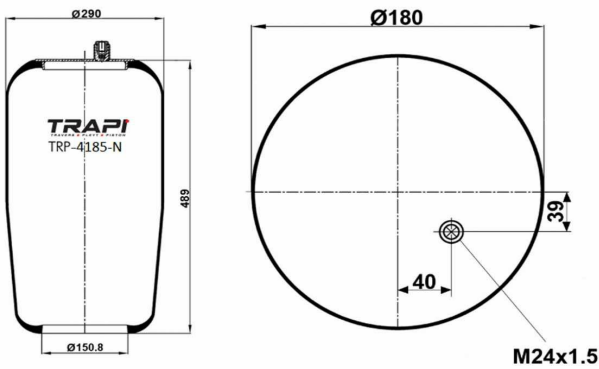

TRP-4185-N AIR SPRING WITHOUT PISTON

OEM REFERENCES		CROSS REFERENCES	
MERCEDES-BENZ	A9743280201	Contitech	4185 N