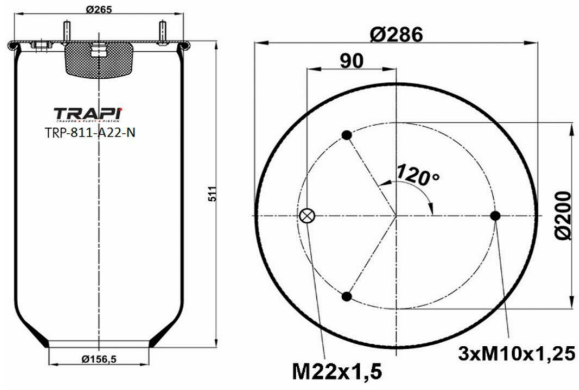

TRP-811-A22-N AIR SPRING WITHOUT PISTON

OEM REFERENCES		CROSS REFERENCES	
DAF	4.731.029.000	Airtech	3811 P / 120042
DAF	0 526 823	Contitech	811MB**SA
		Firestone	W01M586359
		Firestone	1T19F-11