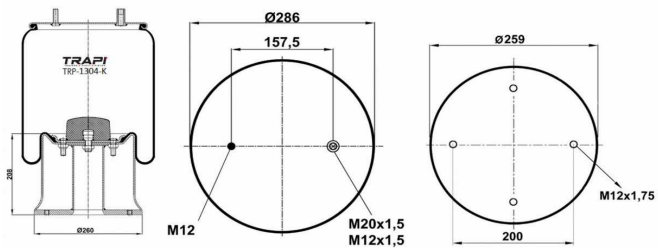

OEM REFERENCES		CROSS REFERENCES	
FRUEHAUF	UJB0129-001	Airtech	391304K 131562
FRUEHAUF	M001464	Cf Gomma	1T19E-3 201840
ZORZI	1006552	Dunlop	D13B04
		Goodyear	1R13-732**CA