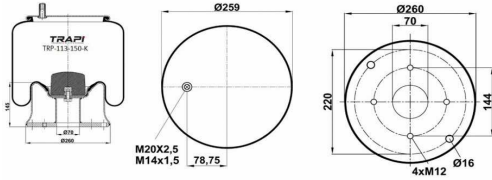

TRP-113-150-K COMPLETE WITH METAL PISTON

OEM REFERENCES		CROSS REFERENCES	
DISCOS / MERCEDES	A9463280401	Airtech	30081 K / 132082
HENDRICKSON	HS251087	Firestone	1T17B-11
SAMRO	2500915	Firestone	W01M588747
		Goodyear	1R13-150