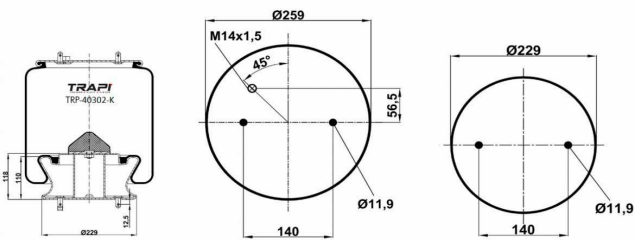

TRP-40302-K COMPLETE WITH METAL PISTON

OEM REFERENCES		CROSS REFERENCES	
SCANIA	488266	Airtech	330302K 135632
SCANIA	1440302	Firestone	W01M588193
SCANIA	470921	Firestone	1T15VPR-3
		Goodyear	1R12-809
		Goodyear	566-24-3-530
		Phoenix	1 DF 23 A-1