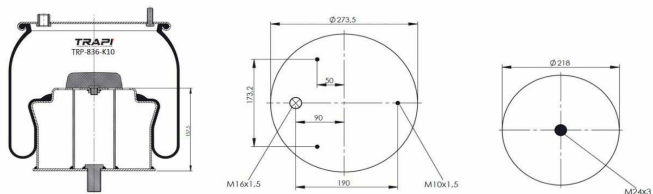

TRP-836-K10

COMPLETE WITH METAL PISTON

OEM REFERENCES		CROSS REFERENCES	
BMC	53RS900061