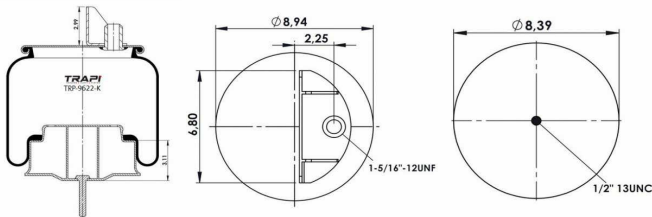

TRP-9622-K COMPLETE WITH METAL PISTON

OEM REFERENCES		CROSS REFERENCES	
		Goodyear	1R11-221