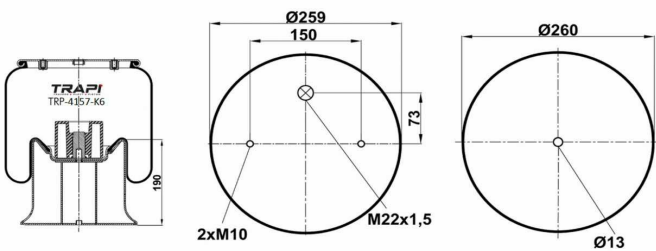

TRP-4157-K3 COMPLETE WITH METAL PISTON

OEM REFERENCES		CROSS REFERENCES	
		Contitech	4157NP03**CA

TRP-4157-K5 COMPLETE WITH METAL PISTON

OEM REFERENCES		CROSS REFERENCES	
		Contitech	4157NP05**CA

TRP-4157-K6 COMPLETE WITH METAL PISTON