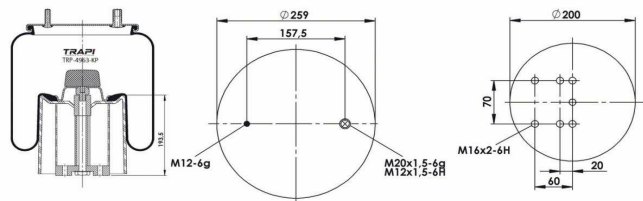

TRP-4963-KP COMPLETE WITH PLASTIC PISTON

OEM REFERENCES		CROSS REFERENCES	
BPW	05.429.43.62.0 BPW 30	Contitech	4963 N P01**CPL
BPW	05.429.42.54.0 BPW 30