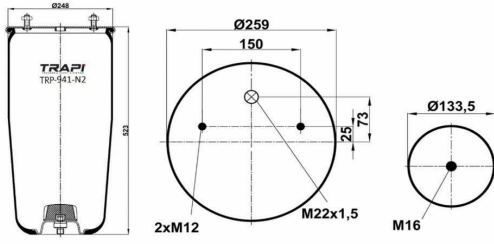

TRP-941-N2 AIR SPRING WITHOUT PISTON

OEM REFERENCES		CROSS REFERENCES	
		Goodyear	1R11-702**SA