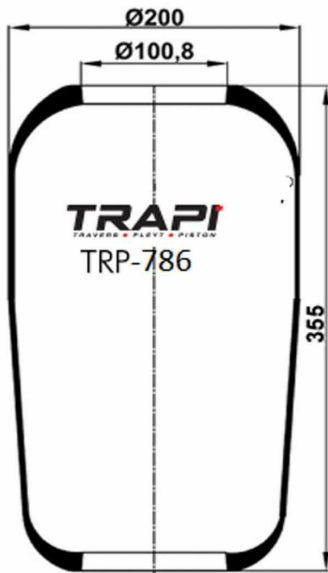

TRP-786 ROLL AIR SPRING

OEM REFERENCES		CROSS REFERENCES	
MAN	81.43601.0053	Contitech	786N
		Firestone	1R2S355245
		Firestone	W010950436
		Phoenix	1F14