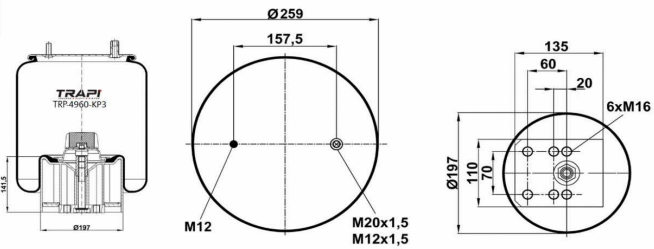

TRP-4960-KP3 COMPLETE WITH PLASTIC PISTON

OEM REFERENCES		CROSS REFERENCES	
BPW	30K	Goodyear	1R11-823
BPW	05.429.43.23.0	Phoenix	1 DK 21 K-3
		Vibracoustic	V1 DK 21 K-3