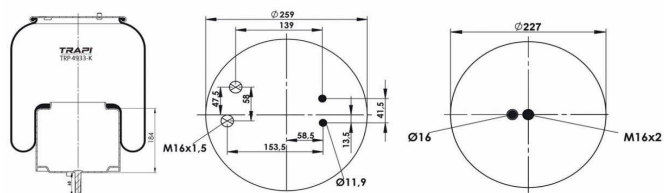

TRP-4933-K COMPLETE WITH METAL PISTON

OEM REFERENCES

SCANIA 1434933

CROSS REFERENCES

Airtech 34933 K

Firestone 1T17HR-8

Firestone W01 M58 8633