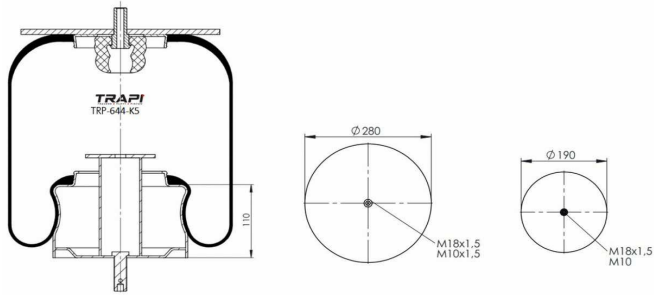

TRP-644-K5 COMPLETE WITH METAL PISTON

OEM REFERENCES		CROSS REFERENCES	
AUTOSAN	1029-900-970	Contitech	644 N P04
		Phoenix	1 E 21-22