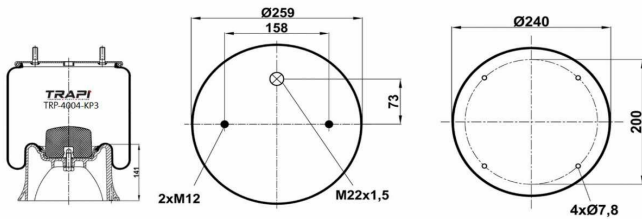

TRP-4004-KP3 COMPLETE WITH PLASTIC PISTON

OEM REFERENCES		CROSS REFERENCES	
SAF	2.229.0007.00	Cf Gomma	1T300-37 203715
SAF	2.229.0007.01	Contitech	4004NP03
SAF	3.229.0007.00	Dunlop	D12B13
SAF	3.229.0007.01	Firestone	1T17BS-6
SAF	3.229.0007.02	Firestone	W01M586366
		Goodyear	1R11-713
		Phoenix	1DK22E-8