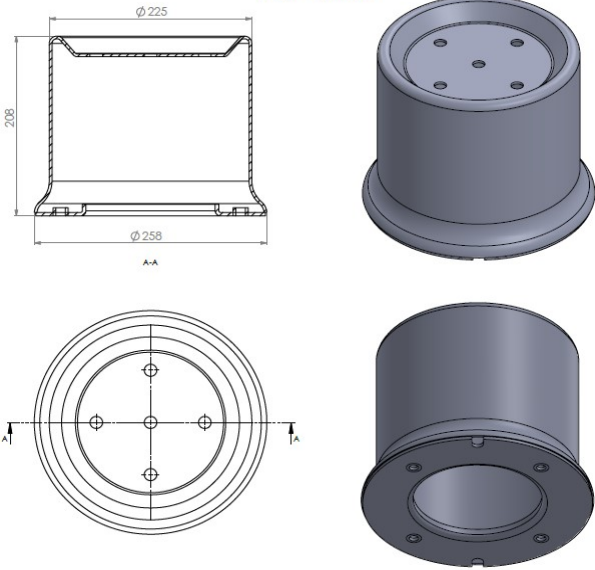

TRP-1201

TRP-1201 AIR SPRING PISTON

OEM REFERENCES		CROSS REFERENCES	
SAF	3.229.0013.00	CONTITECH	912 MB
SAF	3.229.0006.01	AIRTECH	3912 K
HENDRICKSON	507782	BLACKTECH	RML 71314 C
SAF	2.229.0005.00	FIRESTONE	W01 M58 8762