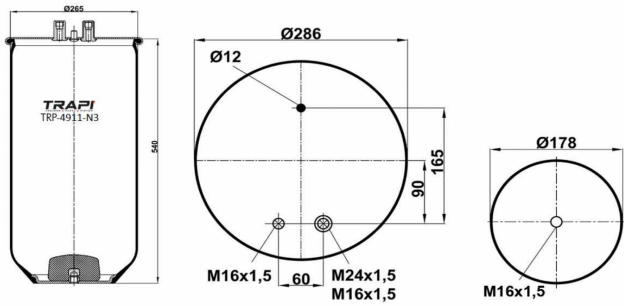

TRP-4886-N AIR SPRING WITHOUT PISTON

OEM REFERENCES		CROSS REFERENCES	
MAN	81.43601.0165	Airtech	34886 P
		Contitech	4886 N P02

TRP-4887-N10 AIR SPRING WITHOUT PISTON

OEM REFERENCES		CROSS REFERENCES	
		Firestone	W01 M58 8681**SA