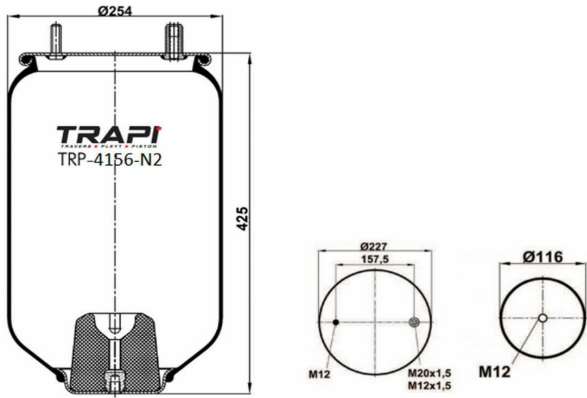

TRP-4156-N2 AIR SPRING WITHOUT PISTON

OEM REFERENCES		CROSS REFERENCES	
		Contitech	4156NP07**SA