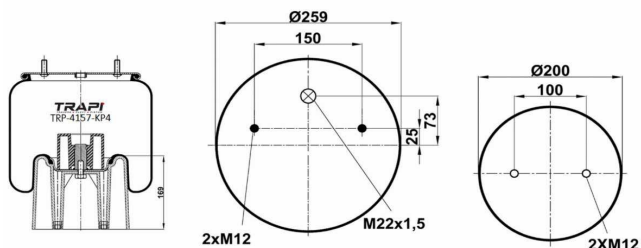

TRP-4157-KP4 COMPLETE WITH PLASTIC PISTON

OEM REFERENCES		CROSS REFERENCES	
DISCOS / MERCEDES	A 9463281401	Airtech	39002-A8 KPP / 133302
R.O.R/MERITOR	2122 1307	Contitech	4157 N P14
WEWELER	US 07364	Contitech	4157NP04
		Dunlop	D12B18
		Firestone	W01 M58 6297
		Firestone	1T15MPW-7
		Goodyear	1R11-111
		Taurus	KR915-54