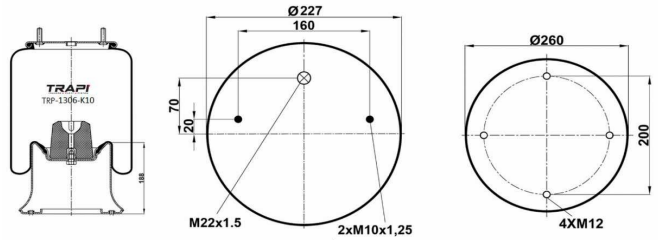

TRP-1306-K10 COMPLETE WITH METAL PISTON

OEM REFERENCES		CROSS REFERENCES	
VIBERTI	128147109	Airtech	391210 K / 131642
ZORZI	1006559	Dunlop	D13B06/10
		Goodyear	1R12-720
		Phoenix	1D23E-2