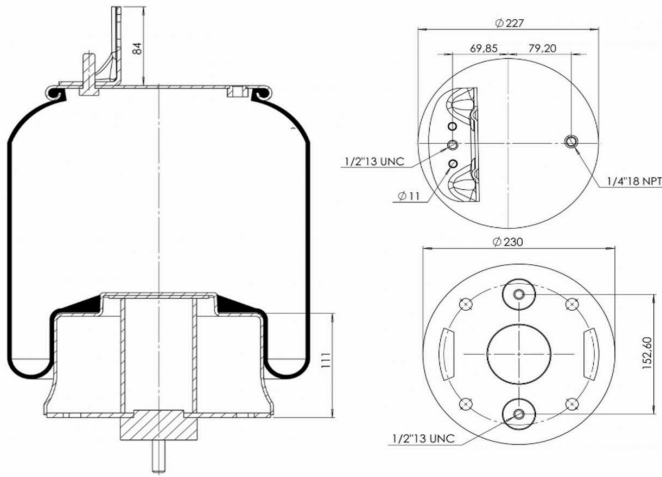

TRP-9865-K

OEM REFERENCES		CROSS REFERENCES	
HENDRICKSON	67043-002	Contitech	9 10BS-17 P 1192 (BK) / 75266
TRIANGLE	AS-81192	Firestone	W013589865