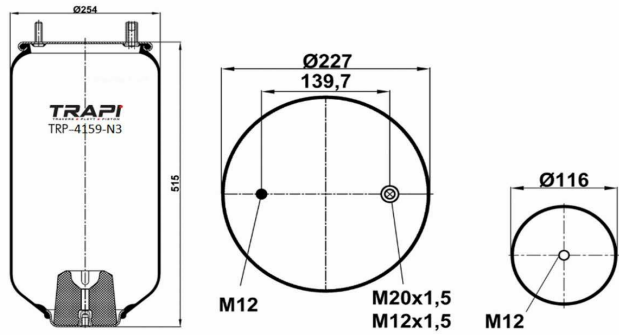

TRP-4159-N3 AIR SPRING WITHOUT PISTON

OEM REFERENCES		CROSS REFERENCES	
NEWAY	M00557007	Airtech	34159-03P 121422