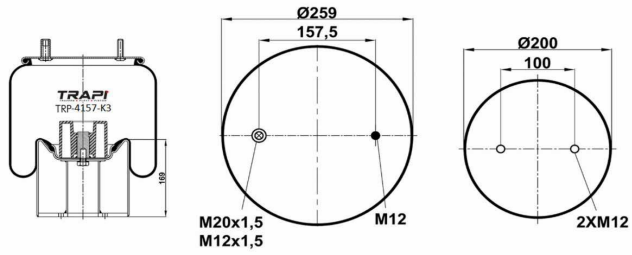

TRP-4157-K3 COMPLETE WITH METAL PISTON

OEM REFERENCES		CROSS REFERENCES	
		Contitech	4157NP03**CA