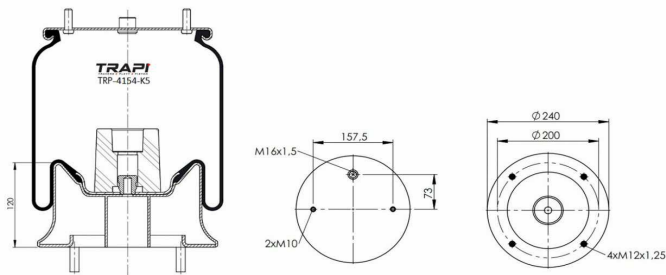

TRP-4154-K5 COMPLETE WITH METAL PISTON

OEM REFERENCES		CROSS REFERENCES	
RENAULT	5.010.488.071	Contitech	4154 N P05**CA
RENAULT	5.010.239.252	Firestone	W01 M58 8172**CA
		Phoenix	1 DK 23 F-1