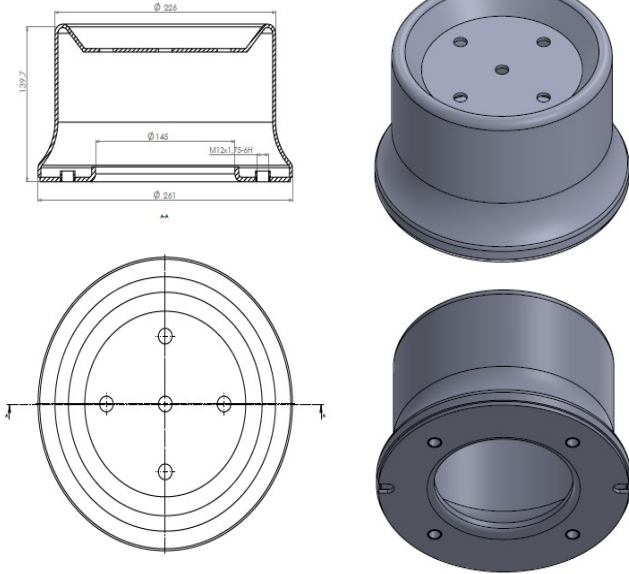

TRP-1183

TRP-1183 AIR SPRING PISTON