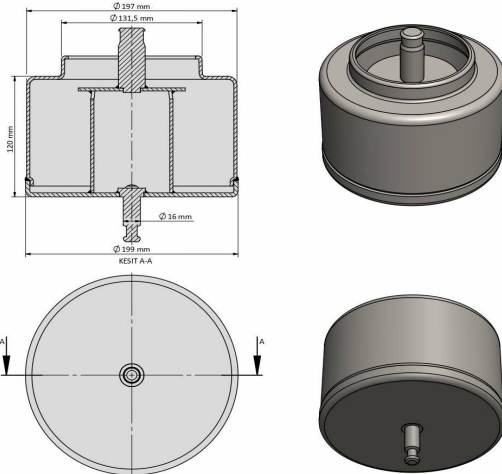

OEM REFERENCES		CROSS REFERENCES	

TRP - 1153

TRP-1153