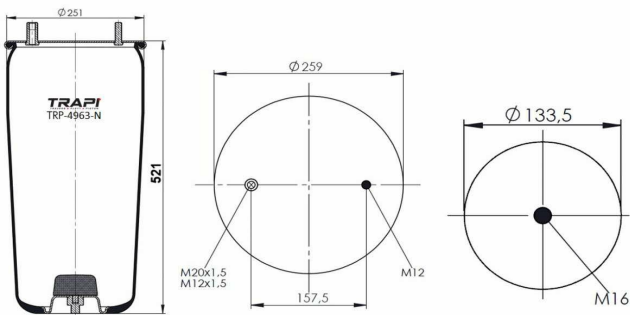

TRP-4963-N AIR SPRING WITHOUT PISTON

OEM REFERENCES		CROSS REFERENCES	
BPW	05.429.42.54.0	Contitech	4963 N P01