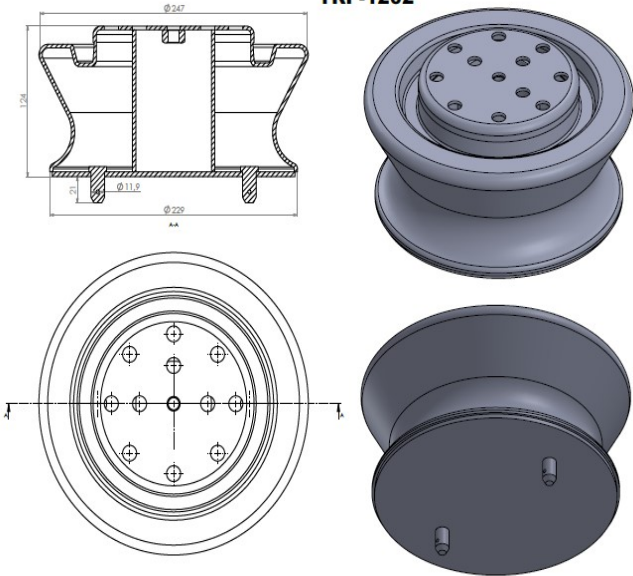

TRP-1202

TRP-1202 AIR SPRING PISTON

OEM REFERENCES		CROSS REFERENCES	
SCANIA	488266	BLACKTECH	RML 70302 C
SCANIA	144030	AIRTECH	330302 K
SCANIA	470921	FIRESTONE	W01 M58 8193