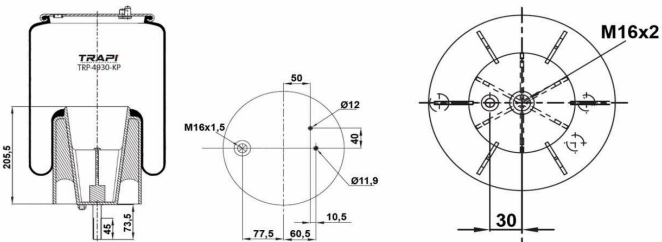

TRP-4930-KP COMPLETE WITH PLASTIC PISTON

OEM REFERENCES		CROSS REFERENCES	
SCANIA	1434930	Airtech	34930KPP
		Firestone	W01 M58 8653