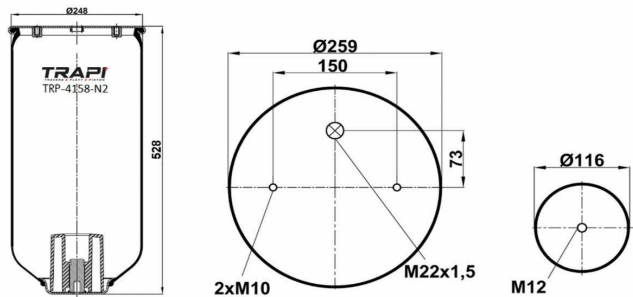

TRP-4157-N6 AIR SPRING WITHOUT PISTON

OEM REFERENCES		CROSS REFERENCES	
		Contitech	4157NP06**SA
		Firestone	W01 M58 8194

TRP-4158-N10 AIR SPRING WITHOUT PISTON

OEM REFERENCES		CROSS REFERENCES	

TRP-4158-N2 AIR SPRING WITHOUT PISTON