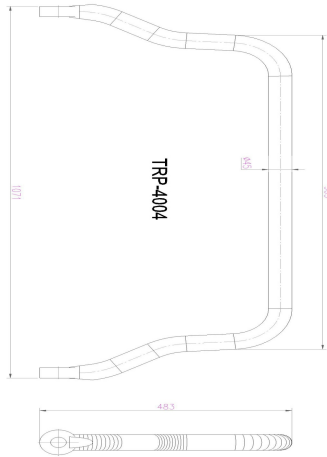

TRP-4004 TEMSA SAFİR STABILIZATOR (NEW MODEL)

OEM REFERENCES		CROSS REFERENCES	
TEMSA	HD260201Y