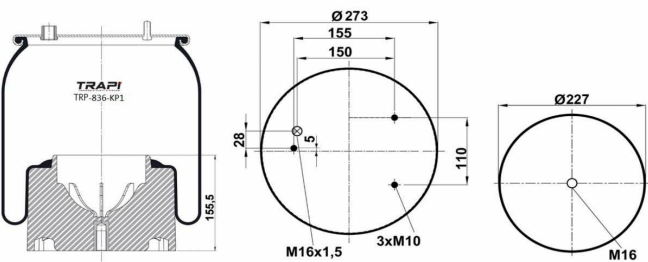

TRP-836-KP1 COMPLETE WITH PLASTIC PISTON

OEM REFERENCES		CROSS REFERENCES	
		Contitech	836MK1**CPL