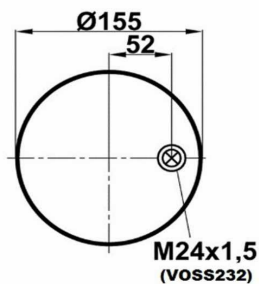

OEM REFERENCES		CROSS REFERENCES	
		Contitech	4391 N P21**SA