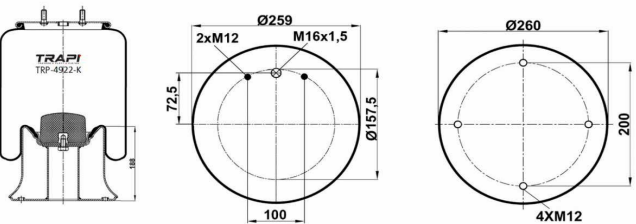

TRP-4922-K COMPLETE WITH METAL PISTON

OEM REFERENCES		CROSS REFERENCES	
		Airtech	34922 KPP**CA