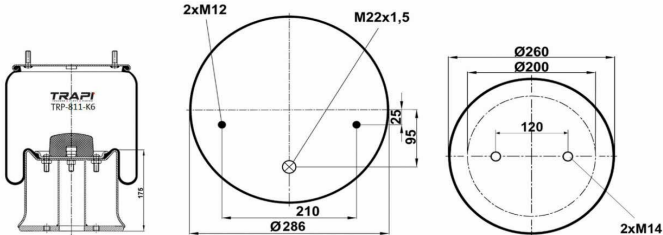

TRP-811-K6 COMPLETE WITH METAL PISTON

OEM REFERENCES		CROSS REFERENCES	
		Airtech	3811-06 K / 130482