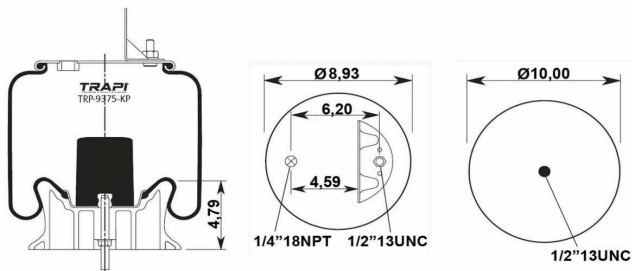

TRP-9219-K1 COMPLETE WITH METAL PISTON (AMERICAN TYPE)

OEM REFERENCES		CROSS REFERENCES	
HENDRICKSON	49048 (Ford)	Firestone	W01-358-9466
	MACK 49674-1&2 (57QL411M)		
	MARMON 49207		

TRP-9375-KP COMPLETE WITH PLASTIC PISTON (AMERICAN TYPE)