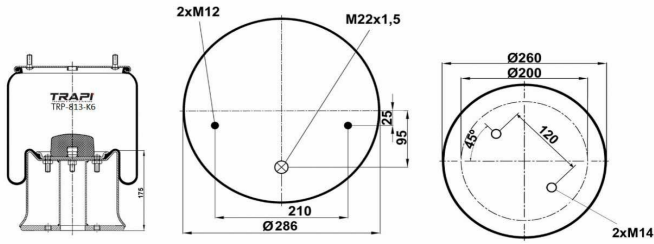

TRP-813-K6 COMPLETE WITH METAL PISTON

OEM REFERENCES		CROSS REFERENCES	
		Aircraft	3813-06 K / 132402