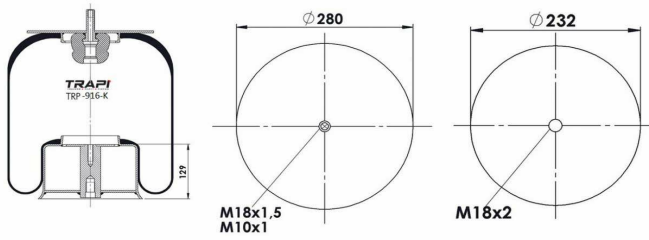

TRP-916-K COMPLETE WITH METAL PISTON

OEM REFERENCES		CROSS REFERENCES	
		Contitech	916 N1**CA