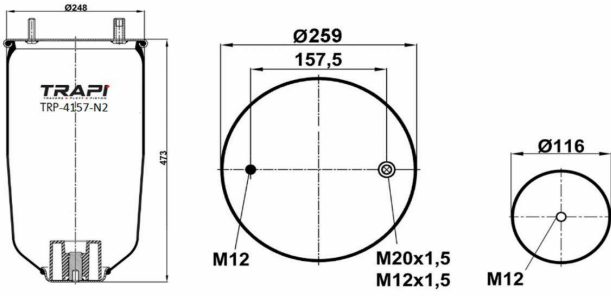

TRP-4157-N2 AIR SPRING WITHOUT PISTON

OEM REFERENCES		CROSS REFERENCES	
ACERBI	441901	Contitech	4157NP10**SA
FRUEHAUF	UJB0975	Firestone	W01M586315**SA
SMB	M060924	Phoenix	IDK20A-51
		Phoenix	IDK23K-54
		Taurus	KR915-51