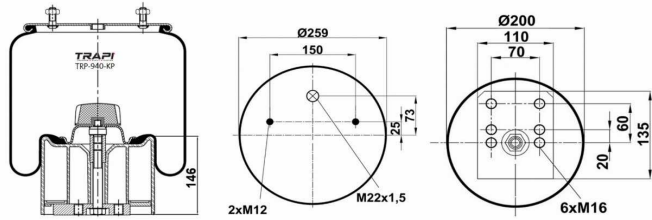

TRP-940-KP COMPLETE WITH PLASTIC PISTON

OEM REFERENCES		CROSS REFERENCES	
BPW	05.429.43.21.0	Contitech	940MB**CPL
BPW	BPW30K	Dunlop	D11B36
BPW	0542943650	Firestone	W01M588609**CPL
GRANNING	15916	Firestone	W01 M58 8585 (Opposite Position)
		Firestone	1T17D-4.3
		Goodyear	1R11-752
		Phoenix	1DK21K**CPL