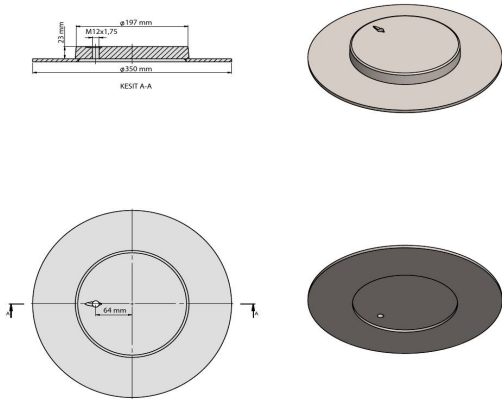

TRP - 2007

TRP-2007 NEOPLAN REAR AIR SPRING TOP PLATE

OEM REFERENCES		CROSS REFERENCES	
NEOPLAN	1021010800	GOOD YEAR	9007
NEOPLAN	12253A	GART	292.0.380
		FIRESTONE	W01 095 0207
		DUNLOP	PNP3027300101
		CONTITECH	662 N
		BLACKTECH	RL 9773
		AIRTECH	3662
		PHOENIX	1 E 32
		VIBRACOUSTIC	V 1 E 32