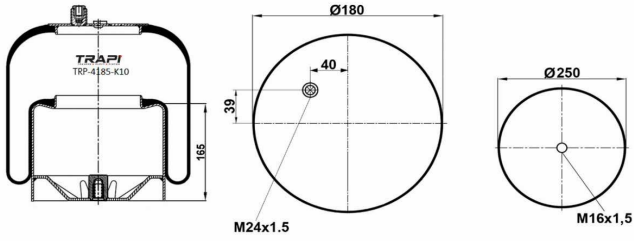

TRP-4185-K10 COMPLETE WITH METAL PISTON

OEM REFERENCES		CROSS REFERENCES	
MERCEDES-BENZ	A9423203021	Contitech	4185 N P21 (Voss232)