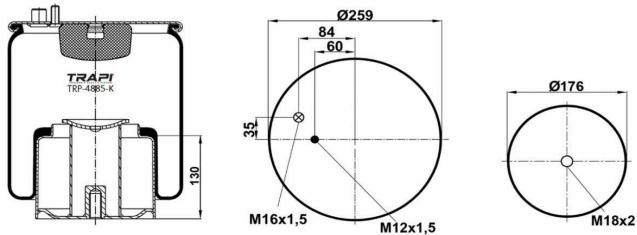

OEM REFERENCES

CROSS REFERENCES

MAN	81.43600.6044

Contitech	4885N1P02

OEM REFERENCES		CROSS REFERENCES	
MAN	81.43600.6044	Contitech	4885N1P02