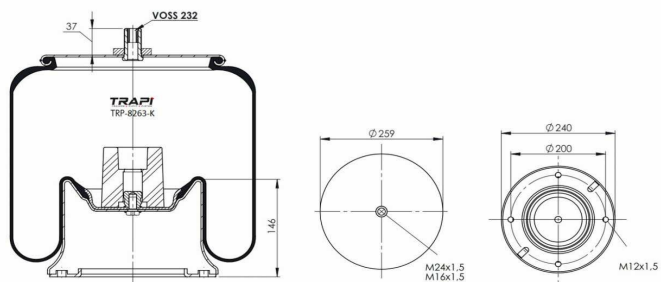

TRP-8263-K

COMPLETE WITH METAL PISTON

OEM REFERENCES		CROSS REFERENCES	
HENDRICKSON	HS508263	Goodyear	1R11-847 566-22-3-525
MERCEDES-BENZ	A9423205921	Vibracoustic	V 1 DK 22 G-1