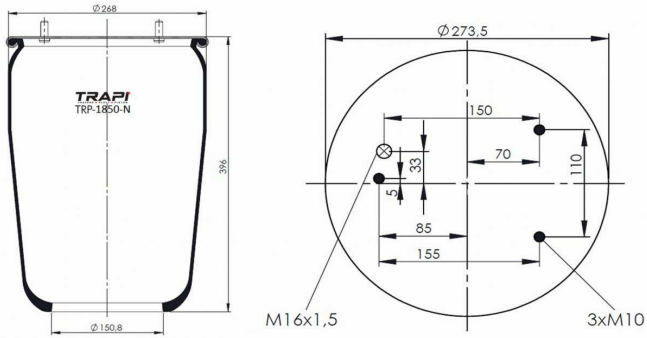

TRP-1850-N AIR SPRING WITHOUT PISTON

OEM REFERENCES		CROSS REFERENCES	
		Contitech	1850NP01**SA