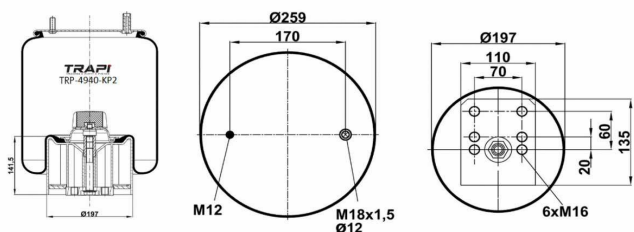

TRP-4940-KP2 COMPLETE WITH PLASTIC PISTON

OEM REFERENCES

BPW BPW30K

BPW 05.429.41.56.0

CROSS REFERENCES

Contitech 4940NP02**CPL