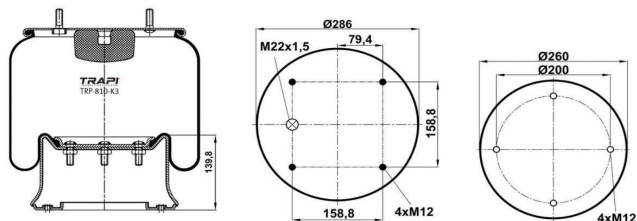

TRP-810-K3

COMPLETE WITH METAL PISTON

OEM REFERENCES		CROSS REFERENCES	
DAF	1384273	Airtech	391320K 131242
BPW	0.41.04.005.0