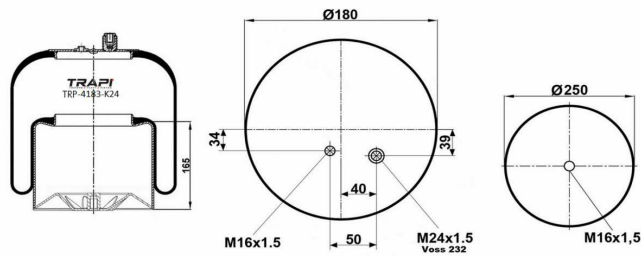

TRP-4183-K24 COMPLETE WITH METAL PISTON

OEM REFERENCES		CROSS REFERENCES	
MERCEDES-BENZ	A 942 320 23 21	Firestone	W01M580589
		Contitech	4183 N P26
		Contitech	4183 N P24 (Voss 232)