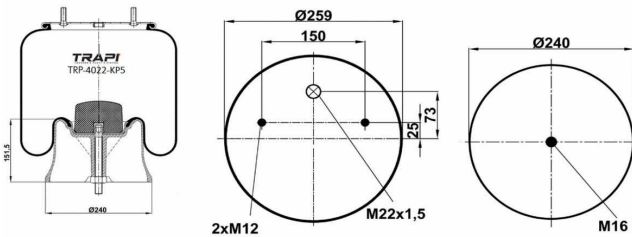

TRP-4022-KP5 COMPLETE WITH PLASTIC PISTON

OEM REFERENCES		CROSS REFERENCES	
SAF	3.229.0033.00	Cf Gomma	1T300-37 / 206585
		Contitech	4022NP05
		Firestone	1T17BS-6
		Firestone	W01M588612
		Phoenix	1 DK 22 E-11
		Vibracoustic	VIDK22E-10