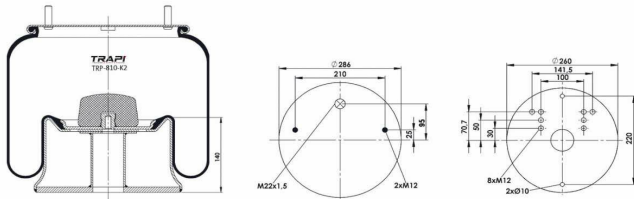

TRP-810-K15

OEM REFERENCES		CROSS REFERENCES	
SAF	810 MB 02		
SAF	W01 M58 7335		
SAF	1R14-831		
SAF	1R14-082		
SAF	KR621-7335		
MERITOR	17204516		
MERITOR	21208327		

TRP-810-K2

COMPLETE WITH METAL PISTON

OEM REFERENCES		CROSS REFERENCES	
WEWELER	US 07337R	Goodyear	1R14-825
DAIMLER CHRYSLER	A 946 328 19 01	Phoenix	1D28A-13
		Vibracoustic	VIDK28A-13