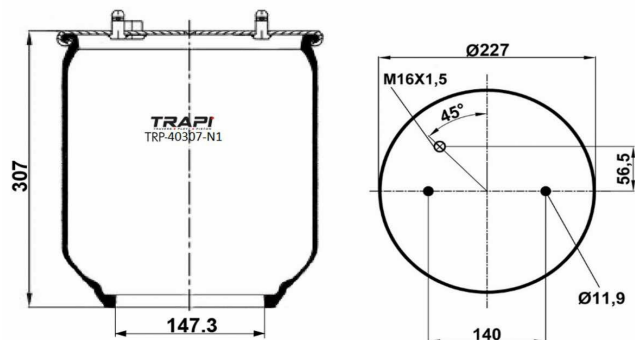

TRP-40307-N1 AIR SPRING WITHOUT PISTON

OEM REFERENCES		CROSS REFERENCES	
		Goodyear	1R11-841**SA