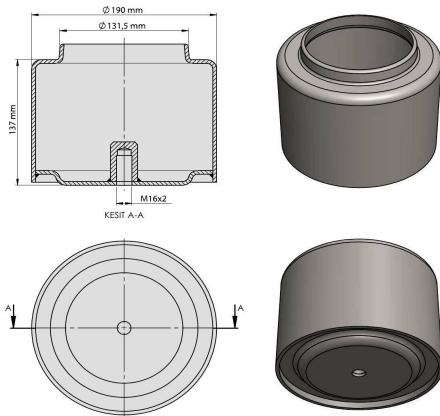

TRP - 1094

TRP-1094 DAF AIR SPRING LOWER PISTON

OEM REFERENCES		CROSS REFERENCES	
DAF	0392022	FIRESTONE	W01 M58 8683
DAF	0392011	CONTITECH	887 M K1
		BLACKTECH	RML 7998 C1
		AIRTECH	38683 K
		VIBRACOUSTIC	V 1 DF 18-2
		GOOD YEAR	1R11-798 1
		PHOENIX	DF 18-2