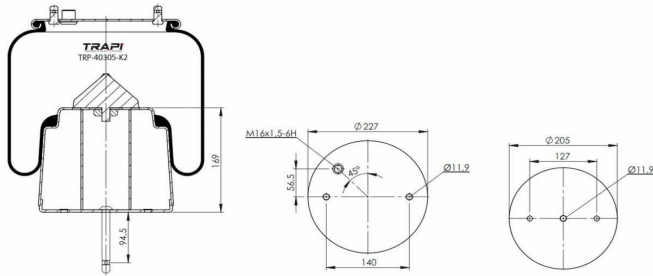

TRP-40305-K2 COMPLETE WITH METAL PISTON

OEM REFERENCES		CROSS REFERENCES	
SCANIA	1726241	Airtech	136742 / 331241 K
		Goodyear	1R11-840
		Phoenix	1 DF 20 A-6