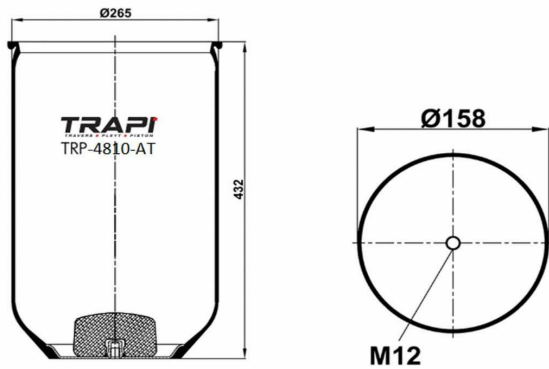

TRP-4786-K2 COMPLETE WITH METAL PISTON

OEM REFERENCES		CROSS REFERENCES	
MERCEDES-BENZ	A 444 320 02 17	Contitech	4786 N P02

TRP-4810-AT COMPLETE WITH METAL PISTON

OEM REFERENCES		CROSS REFERENCES	
MAN	81.43601.0042	Contitech	4810NTB
MAN	81.43601.0047		
MAN	81.43601.6019		
PEGASO	174933		