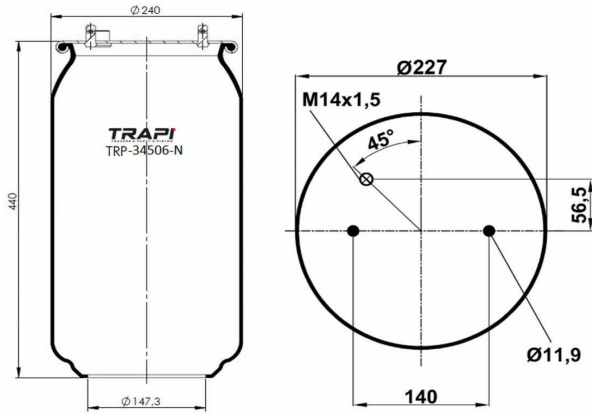

TRP-34506-N AIR SPRING WITHOUT PISTON

OEM REFERENCES

CROSS REFERENCES

Airtech 334506 P / 123432