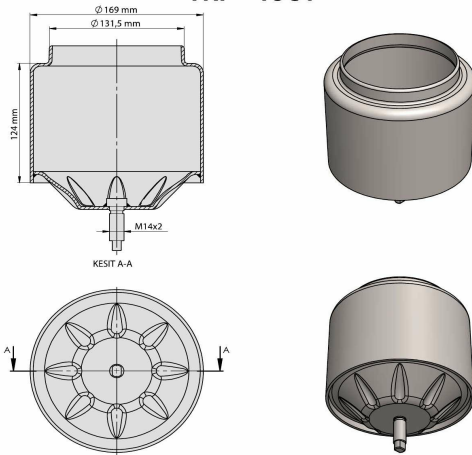

TRP - 1091

TRP-1091 VOLVO AIR SPRING LOWER PISTON

OEM REFERENCES		CROSS REFERENCES	
VOLVO	20531987	FIRESTONE	W01 M58 8473
VOLVO	20456156	GOOD YEAR	1R10-707
VOLVO	3171695	PHOENIX	1 DF 17 A-1
VOLVO	20582214	VIBRACOUSTIC	V 1 DF 16C-1
VOLVO	20374511	CONTITECH	6607 NP 01
VOLVO	1076418	BLACKTECH	RML 775119 C
		AIRTECH	36418 K