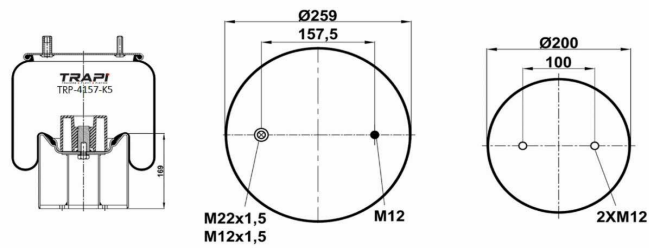

TRP-4157-K5 COMPLETE WITH METAL PISTON

OEM REFERENCES		CROSS REFERENCES	
		Contitech	4157NP05**CA