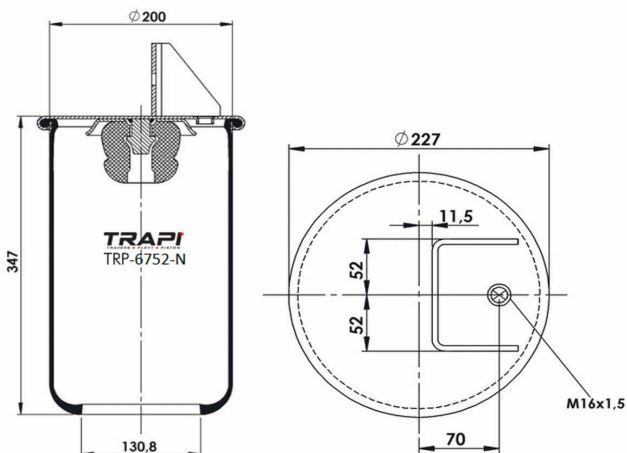

TRP-6752-N AIR SPRING WITHOUT PISTON

OEM REFERENCES		CROSS REFERENCES	
		Airtech	36752 K**SA