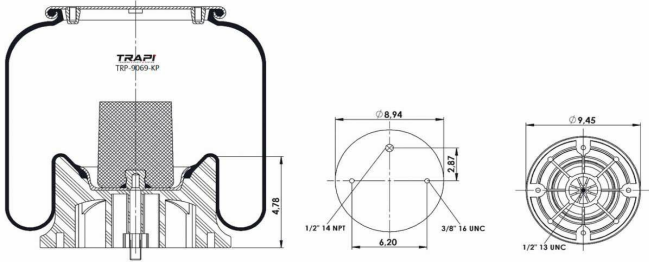

TRP-9069-KP COMPLETE WITH PLASTIC PISTON (AMERICAN TYPE)

OEM REFERENCES		CROSS REFERENCES	
WESTAR PART	87-79069	Taurus	KR504-9069
TRIANGLE	8312	Goodyear	1R12-069
PETERBILT	03-07112	Firestone	W013589069
PETERBILT	03-02038		
PETERBILT	03-10042		
PETERBILT	03-06746		
PETERBILT	03-01649		
PETERBILT	03-04759		
PETERBILT	03-02456		
PETERBILT	037112		
NAVISTAR	554764C1		
FODEN	1300248000		
EUCLID PART	E-FS9069