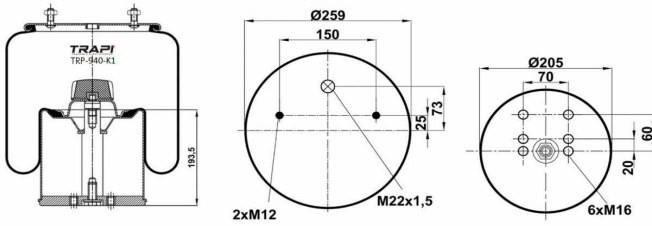

TRP-940-K1 COMPLETE WITH METAL PISTON

OEM REFERENCES		CROSS REFERENCES	
BPW	BPW30K	Airtech	3940-01 K / 130842
BPW	05.429.41.28.1