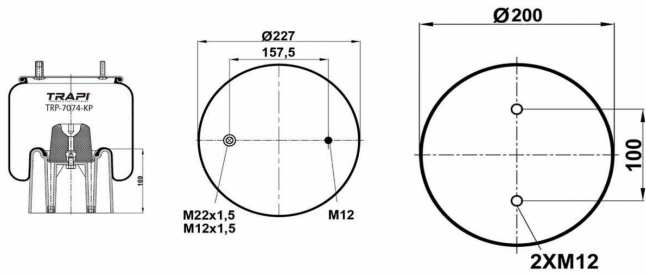

TRP-7074-KP COMPLETE WITH PLASTIC PISTON

OEM REFERENCES		CROSS REFERENCES	
WEWELER	US07074	Cf Gomma	ITC300-38
		Firestone	1T15MPV-7
		Firestone	W01M587074
		Goodyear	1R11-106
		Phoenix	1DK21A-31
		Taurus	KR913-57