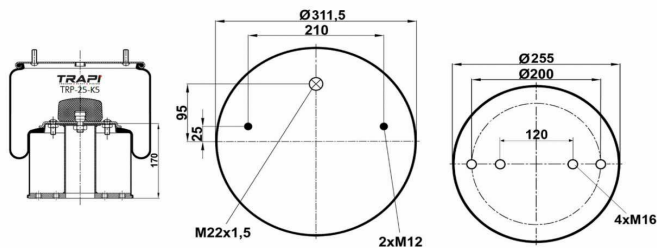

TRP-725-K5 COMPLETE WITH METAL PISTON

OEM REFERENCES		CROSS REFERENCES