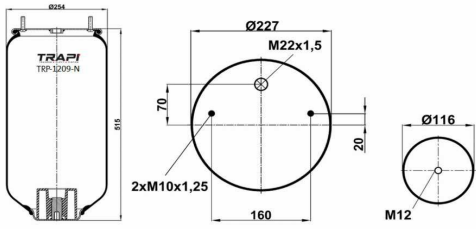

TRP-1209-N AIR SPRING WITHOUT PISTON

OEM REFERENCES		CROSS REFERENCES	
		Firestone	W01M586289**SA