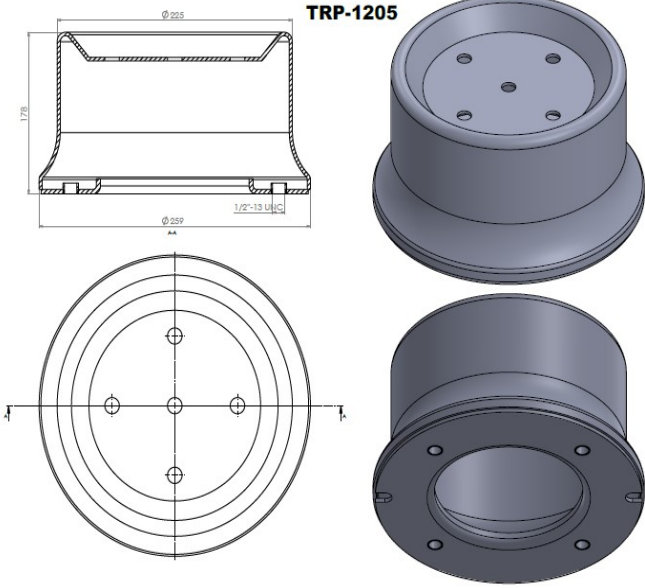

TRP-1205

TRP-1205 AIR SPRING PISTON

OEM REFERENCES		CROSS REFERENCES	
NEWAY	905 57 076/077	GOODYEAR	1R13-038
NEWAY	905.57.077	FIRESTONE	W01 358 9122
HENDRICKSON	B 3467	CONTITECH	11 10.5-21 A 313
HENDRICKSON	506003	BLACKTECH	RML 7922 C3
HENDRICKSON	36514-8	AIRTECH	3813-05 K
HENDRICKSON	36514-2