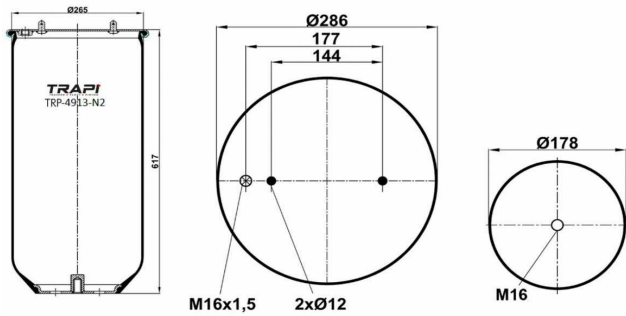

TRP-4913-N2 AIR SPRING WITHOUT PISTON

OEM REFERENCES		CROSS REFERENCES	
SCANIA	1379393	Contitech	4913NP04
		Goodyear	1R14-755
		Phoenix	1 D 28 H-16 NP

TRP-4915-N3 AIR SPRING WITHOUT PISTON

OEM REFERENCES		CROSS REFERENCES	
RENAULT V.I	5001855856	Contitech	4915NP03