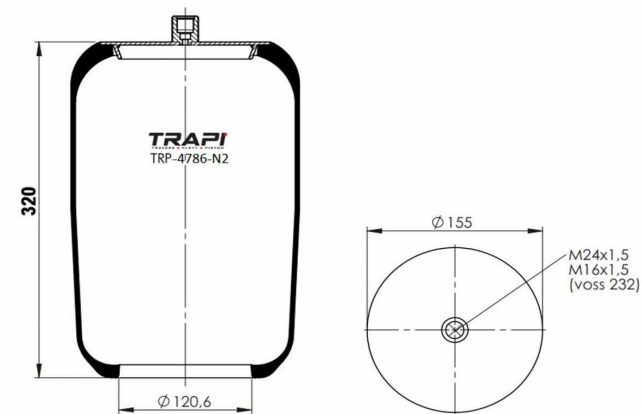

TRP-4786-N2 AIR SPRING WITHOUT PISTON

OEM REFERENCES		CROSS REFERENCES	
		Contitech	4786 N P02**SA