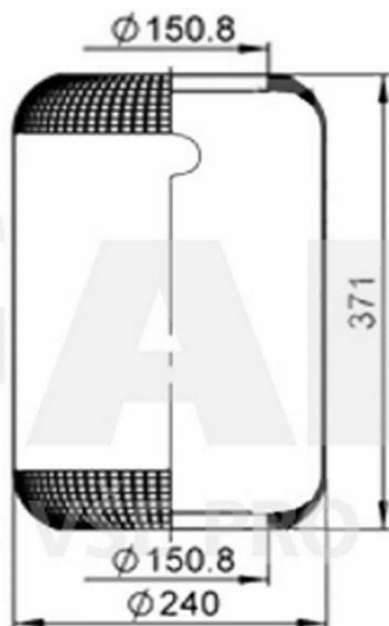

TRP-1277 ROLL AIR SPRING

OEM REFERENCES		CROSS REFERENCES	
VOLVO	3111277	Airtech	31277 111302
		Dunlop	A310950013
		Firestone	1R4U395260
		Firestone	W010950453

TRP-1415 ROLL AIR SPRING

OEM REFERENCES		CROSS REFERENCES	
IRIS BUS (RENAULT V.I.)	5.001.021.414	Contitech	1415N
RENAULT V.I.	5.006.172.377		

TRP-1416 ROLL AIR SPRING

OEM REFERENCES		CROSS REFERENCES	
IRIS BUS	503.130.261		
IVECO	503130261