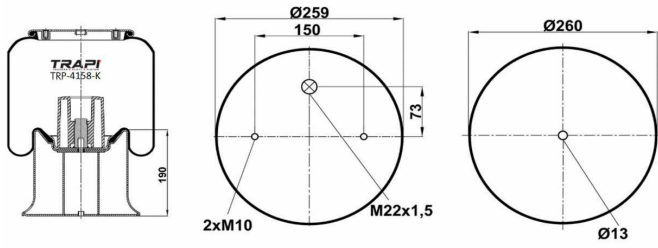

TRP-4158-K COMPLETE WITH METAL PISTON

OEM REFERENCES		CROSS REFERENCES	
		Contitech	4158NP03**CA