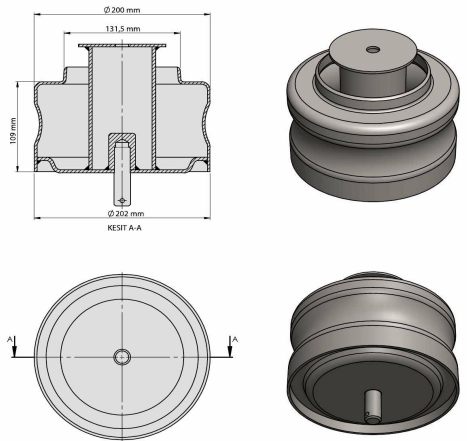

TRP - 1037

TRP-1037 BMC PROBUS AIR SPRING LOWER PISTON

OEM REFERENCES		CROSS REFERENCES