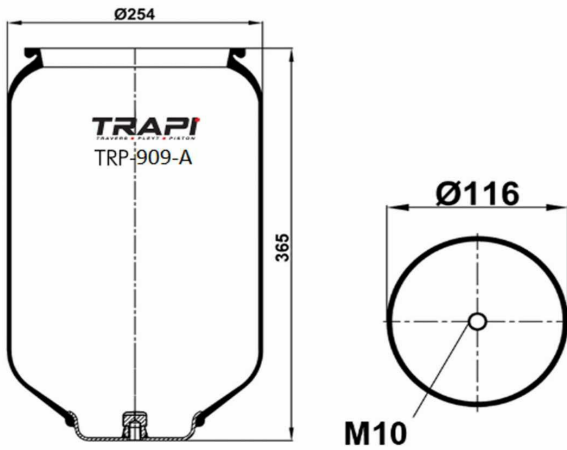

TRP-909-A

COMPLETE WITH METAL PISTON

OEM REFERENCES		CROSS REFERENCES	
MAN	81.43601.0050	Contitech	909NT
MAN	81.43601.0054	Firestone	1T15L-6
MAN	81.43601.0073	Phoenix	1D23C
MAN	81.43601.6029		
NEOPLAN	102121500		
NEOPLAN	102100500		

TRP-909-AT

COMPLETE WITH METAL PISTON