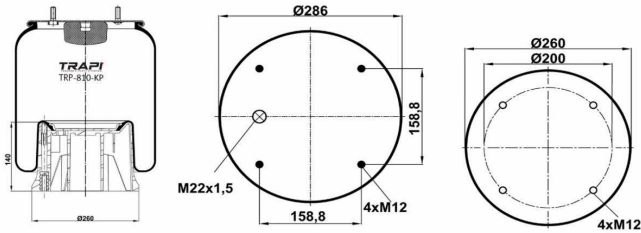

TRP-810-KP COMPLETE WITH PLASTIC PISTON

OEM REFERENCES		CROSS REFERENCES	
BERTOJA	45402002	Cf Gomma	1T19E-187413-1**CPL
HENDRICKSON	785168	Contitech	810MB**CPL
HENDRICKSON	15635	Dunlop	D13B20**CPL
HENDRICKSON	B2065	Dunlop	D13B01**CPL
HENDRICKSON	Y506243	Dunlop	PNP311780000**CPL
HENDRICKSON	Y506201	Firestone	1T19L-7
NEWAY	21215632	Firestone	W01M586345**CPL
R.O.R/MERITOR	21208082	Goodyear	1R14-716**CPL
RENAULT V.I	5000452939	Phoenix	1D28A-2**CPL
SAF	2.228.0002.00	Taurus	KR 621-26**CPL
SAF	2.228.2102.00		
SAF	2.228.2202.00		
SAF	2.228.2402.00