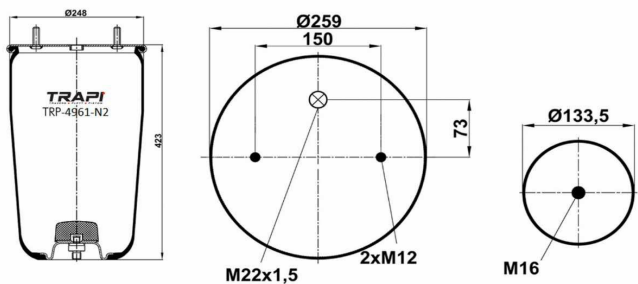

TRP-4961-N2 AIR SPRING WITHOUT PISTON

OEM REFERENCES		CROSS REFERENCES	
BPW	BPW30K	Contitech	4961NP02
BPW	05.429.42.04.0	Goodyear	1R11-800
		Springride	D11U43