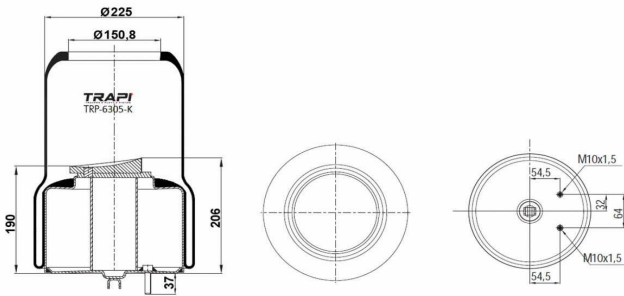

TRP-6305-K COMPLETE WITH METAL PISTON

OEM REFERENCES		CROSS REFERENCES	
VOLVO	20 573 305	Airtech	36305 T / 132542
		Contitech	6610 N P01

TRP-6306-K COMPLETE WITH METAL PISTON

OEM REFERENCES		CROSS REFERENCES	
VOLVO	20 573 306	Airtech	36306 T / 132562