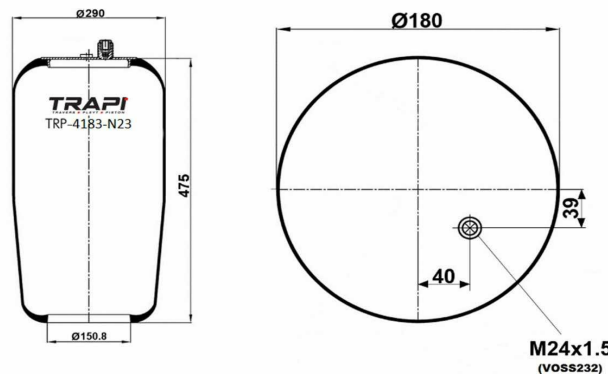

TRP-4183-N23 AIR SPRING WITHOUT PISTON

OEM REFERENCES		CROSS REFERENCES	
		Contitech	4183 NP23**SA