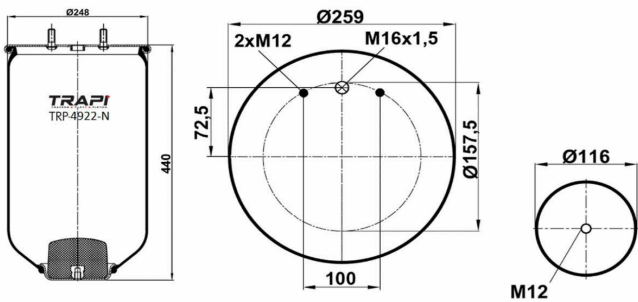

TRP-4916-N AIR SPRING WITHOUT PISTON

OEM REFERENCES		CROSS REFERENCES	
MAN	81.43601.0158	Contitech	4916 N1 P01

TRP-4919-N AIR SPRING WITHOUT PISTON

OEM REFERENCES		CROSS REFERENCES	
		Airtech	34919 P

TRP-4922-N AIR SPRING WITHOUT PISTON