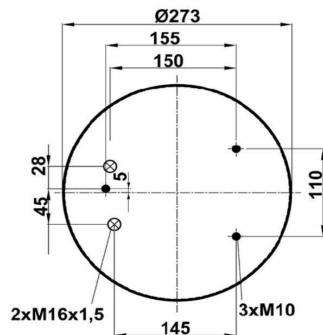

TRP-836-N2 AIR SPRING WITHOUT PISTON

OEM REFERENCES		CROSS REFERENCES	
DAF	0513982	Contitech	836M2
		Dunlop	D13U31
		Firestone	W01M580777
		Firestone	1T17AR-4.5
		Goodyear	1R12-710
		Phoenix	1 DF 25-3 NP
		Taurus	UR721-03T
		Vibracoustic	V1DF25-3