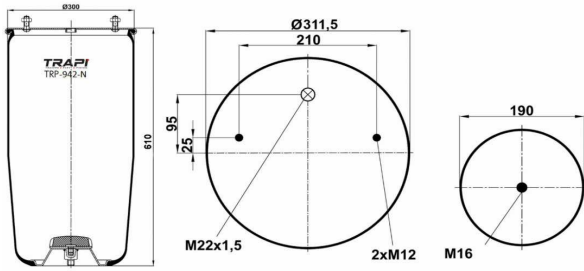

TRP-942-N AIR SPRING WITHOUT PISTON

OEM REFERENCES		CROSS REFERENCES	
BPW	BPW36-1	Contitech	942MB
BPW	05.429.40.05.0	Firestone	1T66D-13.5
		Firestone	W01M588611
		Goodyear	1R14-700
		Phoenix	1DK32L
		Taurus	UR837-01T

TRP-951-N AIR SPRING WITHOUT PISTON