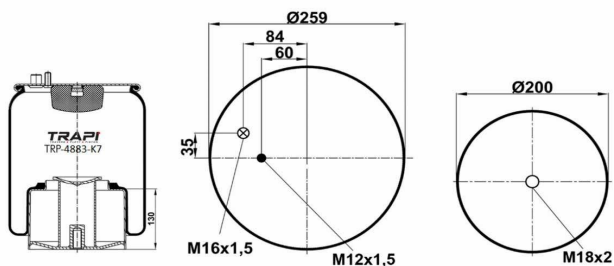

TRP-4883-K7 COMPLETE WITH METAL PISTON

OEM REFERENCES		CROSS REFERENCES	
MAN	81.43600.6037	Airtech	34883 K
MAN	81.43600.6038	Contitech	4883N1P06
		Contitech	4883 N1 P07