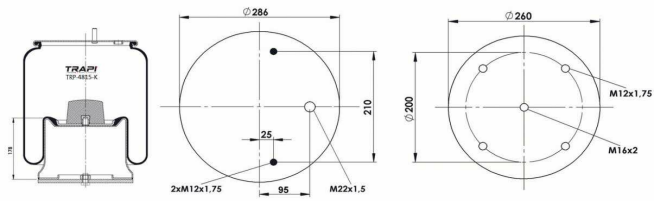

TRP-4815-K COMPLETE WITH METAL PISTON

OEM REFERENCES		CROSS REFERENCES	
SAF	2923VK 3.229.0028.00 Intra	Goodyear	1R14-815
SAF	2924V 3.229.0041.00