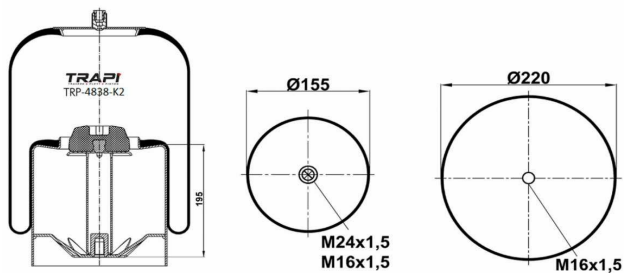

TRP-4838-K2 COMPLETE WITH METAL PISTON

OEM REFERENCES		CROSS REFERENCES	
MERCEDES-BENZ	A9463200221	Contitech	4838 N P02 (Voss230)