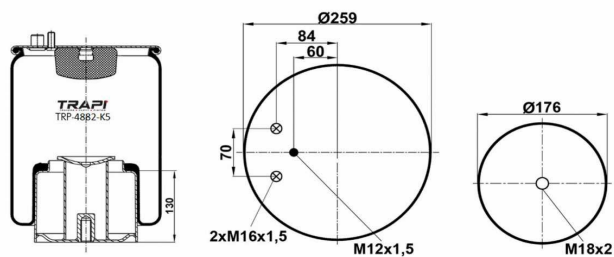

TRP-4882-K5 COMPLETE WITH METAL PISTON

OEM REFERENCES		CROSS REFERENCES	
MAN	81.43600.6036	Contitech	4882N1P05
		Firestone	W01 M58 9880