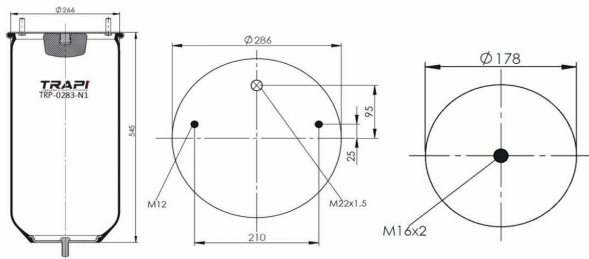

TRP-0283-NI

AIR SPRING WITHOUT PISTON

OEM REFERENCES

CROSS REFERENCES

Vibracoustic VI DK 28 F