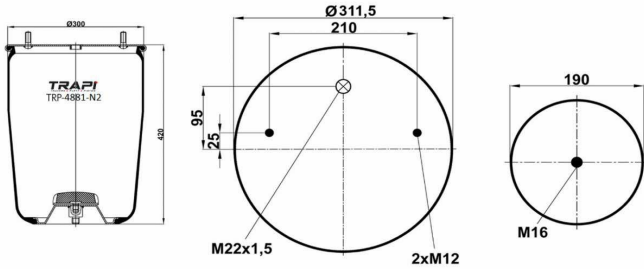

TRP-4881-N2 AIR SPRING WITHOUT PISTON

OEM REFERENCES		CROSS REFERENCES	
BPW	BPW36K	Cf Gomma	1TC360-40 205537
BPW	05.429.41.01.0	Contitech	4881NP02
		Dunlop	D14U37
		Firestone	W01M588601
		Firestone	1T66D-7.0
		Goodyear	1R14-701
		Phoenix	1DK32K
		Taurus	UR838-01T