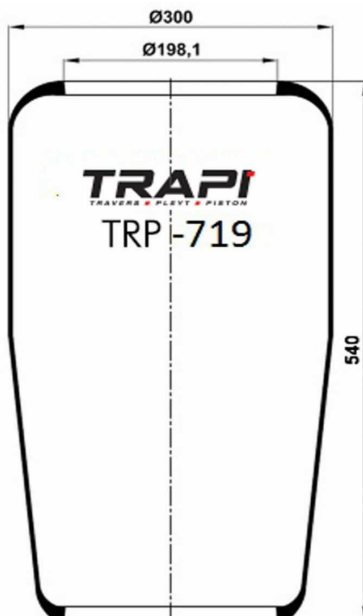

TRP-716 ROLL AIR SPRING

OEM REFERENCES		CROSS REFERENCES	
MAN	81.43601.0039	Contitech	716N
MAN	81.43601.0040	Cf Gomma	1SC300-34 92548
VOLVO	1593842	Firestone	1R2A450305
		Firestone	W010950145
		Phoenix	1F26 B-1
		Taurus	BL197