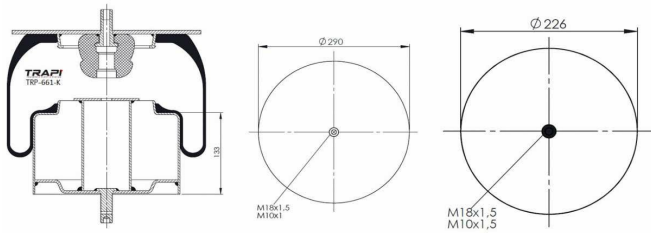

TRP-6609-K COMPLETE WITH METAL PISTON

OEM REFERENCES		CROSS REFERENCES	
VOLVO	1075365	Contitech	6609 N P01
VOLVO	1629782		
VOLVO	20554761		
VOLVO	20452138		
VOLVO	6609 N P01		

TRP-661-K COMPLETE WITH METAL PISTON