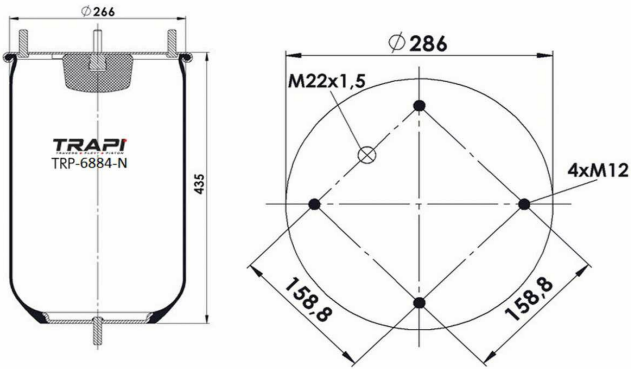

TRP-6770-N AIR SPRING WITHOUT PISTON

OEM REFERENCES		CROSS REFERENCES	
		Airtech	36770K**SA

TRP-6771-N AIR SPRING WITHOUT PISTON

OEM REFERENCES		CROSS REFERENCES	
		Airtech	36771 K**SA

TRP-6884-N AIR SPRING WITHOUT PISTON