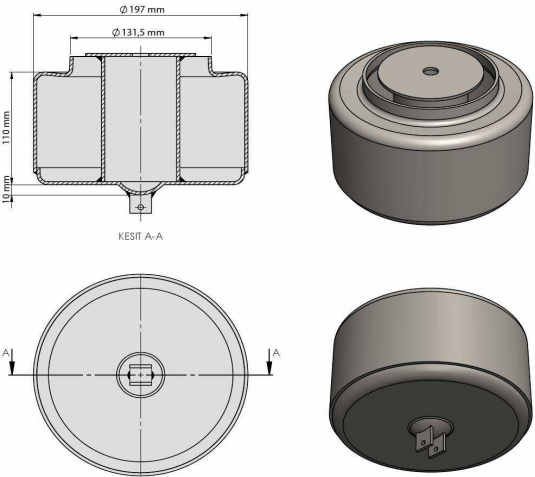

OEM REFERENCES		CROSS REFERENCES	

TRP - 1021

TRP-1021 OTOKAR AIR SPRING LOWER PISTON

OEM REFERENCES		CROSS REFERENCES	
OTOKAR	16N0003650AB	CONTITECH	661 NP 07
		BLACKTECH	RML 9772 C7

TRP - 1022

TRP-1022 VOLVO AIR SPRING LOWER PISTON