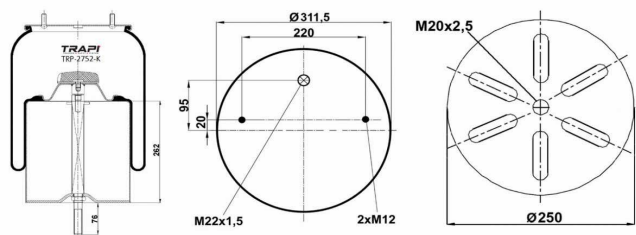

TRP-2725-K2

COMPLETE WITH METAL PISTON

OEM REFERENCES

CROSS REFERENCES

OEM REFERENCES	CROSS REFERENCES
	Airtech 32725-02K 135401

TRP-2752-K COMPLETE WITH METAL PISTON

OEM REFERENCES		CROSS REFERENCES	
GIGANT	V 1 DF 32-166228	Contitech	752 N P02
		Vibracoustic	V 1 DF 32-166228