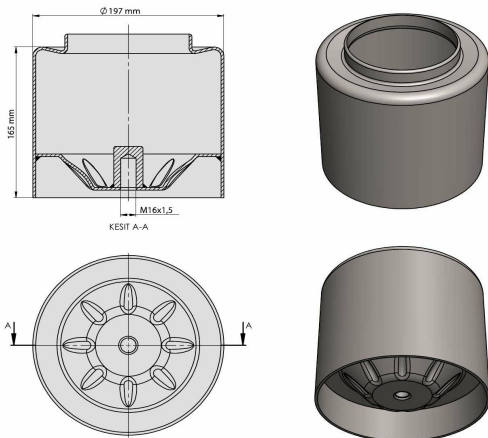

TRP - 1050

TRP-1050 MERCEDES REAR AIR SPRING LOWER PISTON

OEM REFERENCES		CROSS REFERENCES	
MERCEDES	9423202821	VIBRACOUSTIC	V 1 KD 21-1
MERCEDES	9413200418	AIRTECH	1 K 21-2
MERCEDES	9423200121	GOOD YEAR	9506
MERCEDES	9423280001	AIRTECH	34390-01K
MERCEDES	9423200221	BLACKTECH	RML 95401 C21
MERCEDES	9423204921	CONTITECH	4390 NP 01
		DUNLOP	D12T11
		FIRESTONE	W01 M58 8514