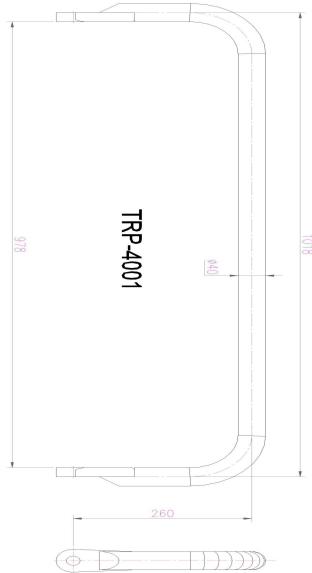

OEM REFERENCES		CROSS REFERENCES	

TRP-4002 TEMSA SAFİR FRONT STABILIZATOR