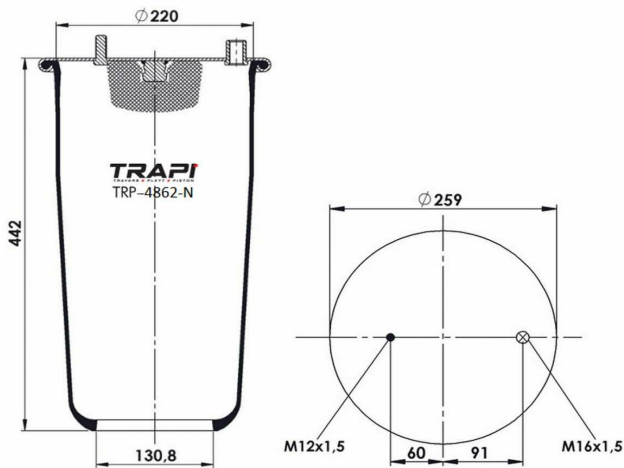

TRP-4862-N AIR SPRING WITHOUT PISTON

OEM REFERENCES		CROSS REFERENCES	
MAN	81.43601.0168	Contitech	4862 N1 P01