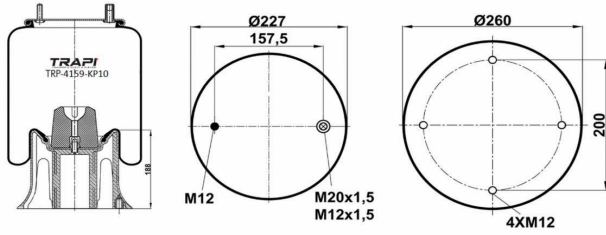

TRP-4159-KP10 COMPLETE WITH PLASTIC PISTON

OEM REFERENCES		CROSS REFERENCES	
FRUEHAUF	UJA0894-001	Contitech	4159NP14
		Contitech	4159 N P06
		Dunlop	D12B01
		Firestone	W01M587548
		Firestone	1T15M-9
		Goodyear	1R12-701**CPL
		Phoenix	1DK21B-4