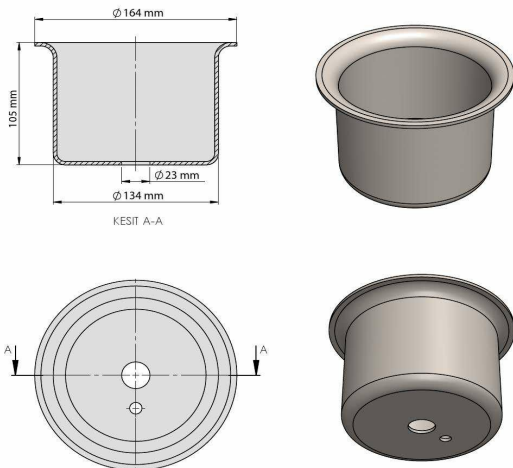

TRP - 1029

TRP-1029 MERCEDES 0303-0304 AXLE UPPER CUP

OEM REFERENCES		CROSS REFERENCES	
MERCEDES	3023200143