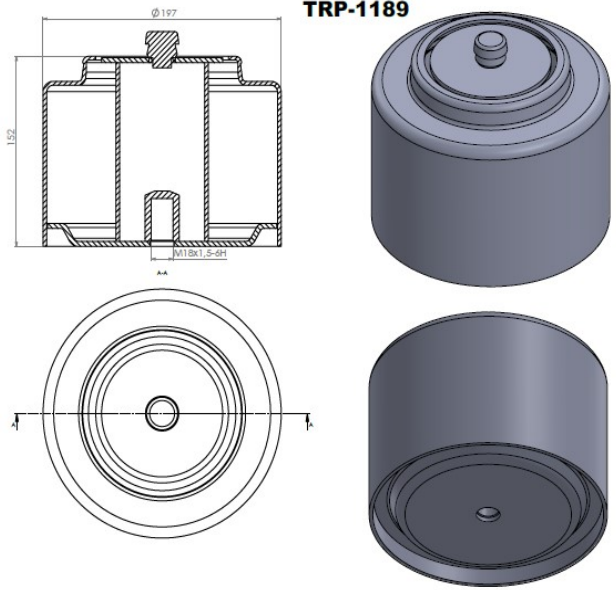

TRP-1189 BMC NEOCITY REAR AIR SPRING LOWER PISTON

OEM REFERENCES		CROSS REFERENCES	
BMC	31100153510	BMC	KMC35372034