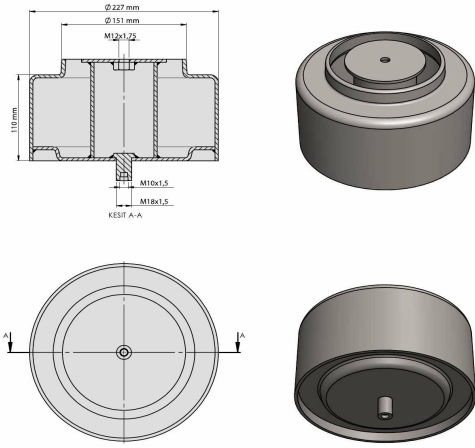

TRP - 1087

TRP-1087 VOLVO AIR SPRING LOWER PISTON

OEM REFERENCES		CROSS REFERENCES	
		AIRTECH	3661 K
		BLACKTECH	RML 9772 C4
		CONTITECH	661 N P01