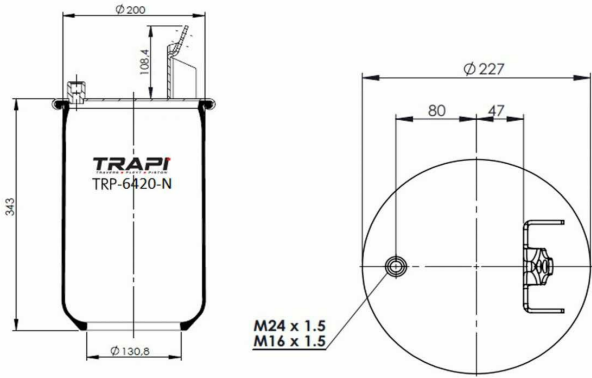

TRP-6420-N AIR SPRING WITHOUT PISTON

OEM REFERENCES		CROSS REFERENCES	
		Airtech	36420 K**SA