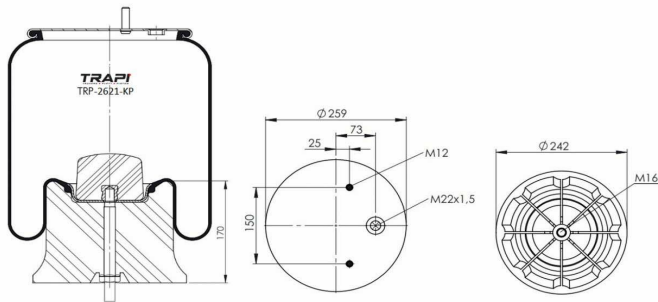

TRP-2621-KP COMPLETE WITH PLASTIC PISTON

OEM REFERENCES		CROSS REFERENCES	
SAF	3.229.0038.00 / 2621V	Airtech	32621 KPP