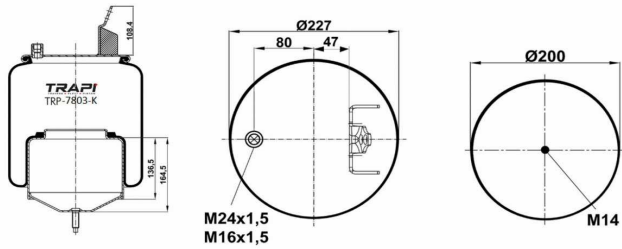

TRP-7803-K COMPLETE WITH METAL PISTON

OEM REFERENCES		CROSS REFERENCES	
VOLVO	21961374	Airtech	37803 K / 135582
VOLVO	20375226	Contitech	6605 N P01
VOLVO	20427803	Firestone	W01 M58 8472
VOLVO	20456150	Goodyear	1R11-805
VOLVO	20582206		
VOLVO	20531984		
VOLVO	3171692		
VOLVO	20427800