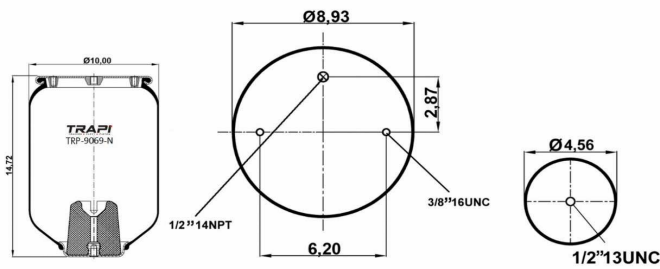

TRP-9069-N AIR SPRING WITHOUT PISTON (AMERICAN TYPE)

OEM REFERENCES		CROSS REFERENCES	
PETERBILT	03-07112	Taurus	KR504-9069
PETERBILT	03-04759	Goodyear	1R12-069**SA
PETERBILT	03-02456	Firestone	W013589069**SA
PETERBILT	03-02038	Firestone	1T15M-4
PETERBILT	03-01649	Airtech	39069P 122342
PETERBILT	03-10042		
INTERNATIONAL/NAVISTAR	554764C1		
FODEN	1300248000		
DAYTON	352-9069