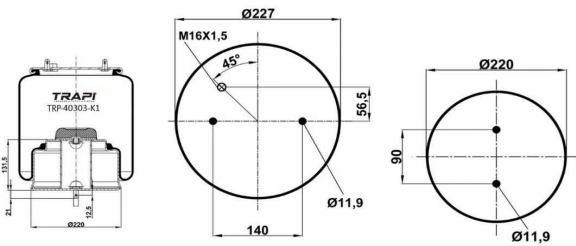

TRP-40303-K COMPLETE WITH METAL PISTON

OEM REFERENCES		CROSS REFERENCES	
SCANIA	488263	Airtech	331114K 135202
SCANIA	1475106	Goodyear	1R11-833
SCANIA	1440303	Goodyear	566-22-3-547
SCANIA	1521114		

TRP-40303-K1 COMPLETE WITH METAL PISTON

OEM REFERENCES		CROSS REFERENCES	
SCANIA	2024284	Goodyear	566-22-3-547
SCANIA	1726239	Goodyear	1R11-837