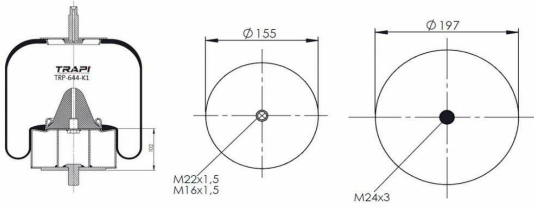

OEM REFERENCES

BMC 53RS900072

CROSS REFERENCES

TRP-644-K2

COMPLETE WITH METAL PISTON