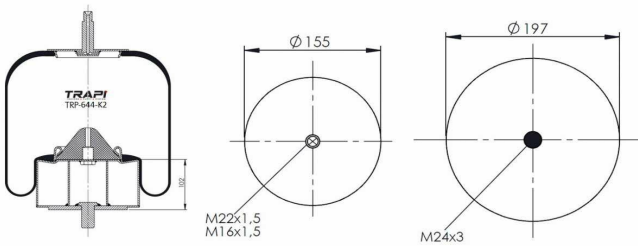

OEM REFERENCES

BMC 53RS900069

CROSS REFERENCES