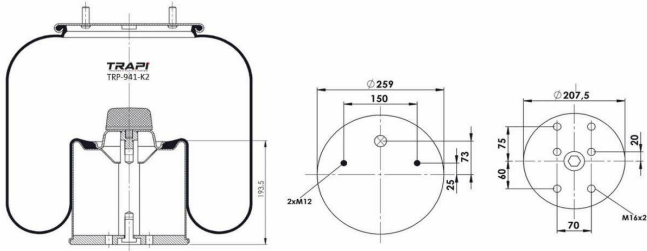

TRP-941-K2 COMPLETE WITH METAL PISTON

OEM REFERENCES		CROSS REFERENCES	
BPW	30 05.429.40.52.1	Goodyear	1R11-702
BPW	30 05.429.40.64.1		
BPW	30 05.429.41.24.1