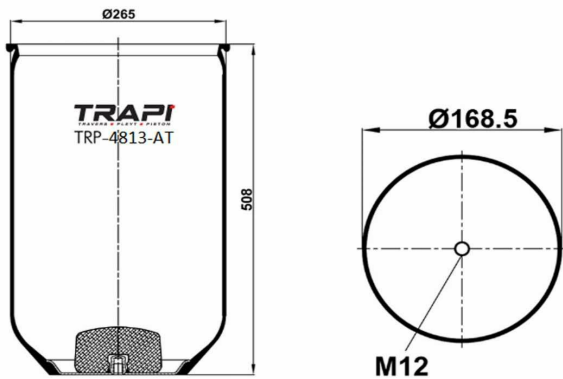

TRP-4813-AT COMPLETE WITH METAL PISTON

OEM REFERENCES		CROSS REFERENCES	
		Airtech	34813T 121242