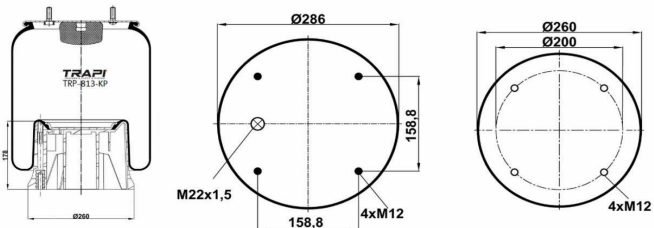

TRP-813-KP COMPLETE WITH PLASTIC PISTON

OEM REFERENCES		CROSS REFERENCES	
BARTOLETTI	91619005	Contitech	813MB**CPL
CARDI	58051000	Firestone	1T19L-11
DAF	1384274	Firestone	W01M586364**CPL
EVO-BUS (KASSBOHRER-SETRA)	4731030000		
EVO-BUS (KASSBOHRER-SETRA)	4731033000		
FRUEHAUF	003615E		
GRANNING	15634		
HENDRICKSON	B2063		
HENDRICKSON	785170		
HENDRICKSON	G505859		
HENDRICKSON	Y505859/01		
NEWAY	21215633		
PEGASO	175005