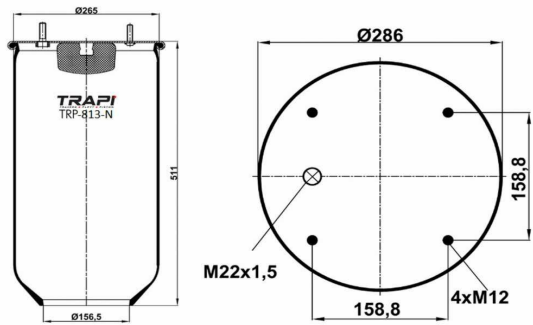

TRP-813-N AIR SPRING WITHOUT PISTON

OEM REFERENCES		CROSS REFERENCES	
		Contitech	813MB/O
		Firestone	1T19L-11
		Firestone	W01M587238
		Phoenix	1 D 28 B-5 NP