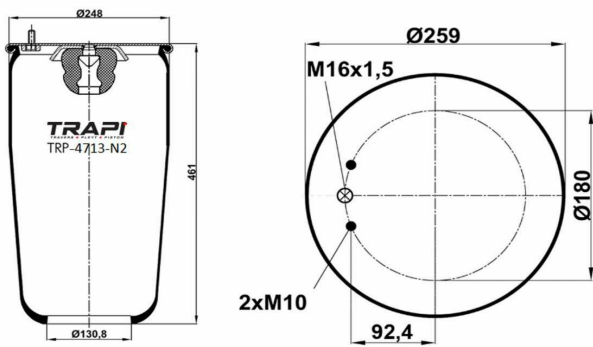

TRP-4713-N2

AIR SPRING WITHOUT PISTON

OEM REFERENCES		CROSS REFERENCES	
VOLVO	1 076 595	Cf Gomma	ITS300-28
		Contitech	4713NP04
		Goodyear	1R12-763
		Springride	D12U24