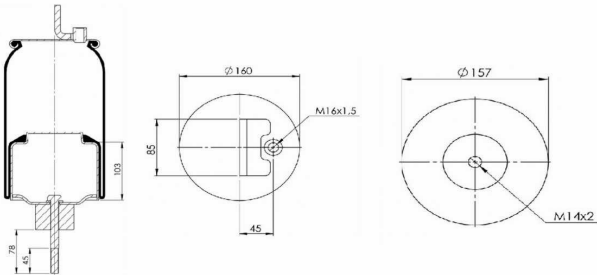

TRP-7194-K AIR SPRING COMPLETE WITH METAL PISTON

OEM REFERENCES		CROSS REFERENCES	
IVECO	41272478	Cf Gomma	CF GOMMA ITS 230-25C/207194

TRP-724-K COMPLETE WITH METAL PISTON

OEM REFERENCES		CROSS REFERENCES	
GIGANT	166225	Contitech	724NP02
GIGANT	00166292		