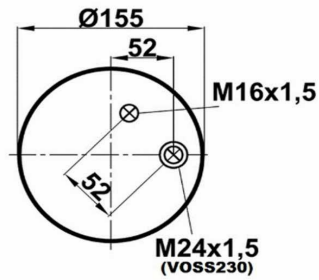

OEM REFERENCES		CROSS REFERENCES	
MERCEDES-BENZ	A9423280701	Contitech	4391N2

TRP-4391-N21

AIR SPRING WITHOUT PISTON