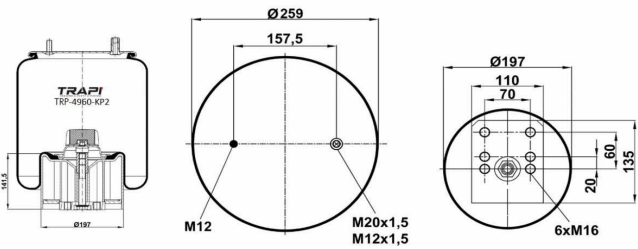

TRP-4960-KP2 COMPLETE WITH PLASTIC PISTON

OEM REFERENCES		CROSS REFERENCES	
BPW	BPW30K	Contitech	4960NP02**CPL
BPW	05.429.41.77.0