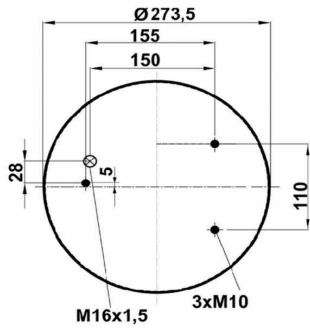

TRP-836-N1 AIR SPRING WITHOUT PISTON

OEM REFERENCES		CROSS REFERENCES	
DAF	0513981	Contitech	836 MB
DAF	0513985	Firestone	W01 M58 0775
		Firestone	1T17AR-4.5
		Phoenix	1 DF 25-4 NP
		Vibracoustic	V1DF25-4