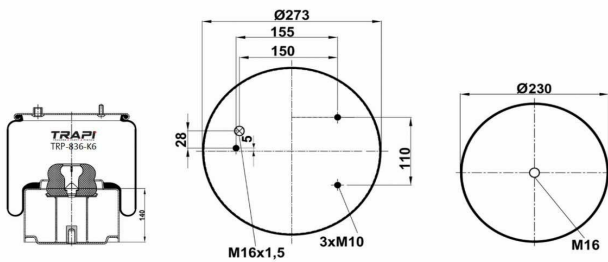

TRP-836-K6 COMPLETE WITH METAL PISTON

OEM REFERENCES		CROSS REFERENCES	
DAF	0526651	Contitech	836MBK6
		Firestone	W01M588701
		Firestone	1T17AR-4.5
		Goodyear	1R12-768
		Phoenix	1DF25-15
		Taurus	KR721-05