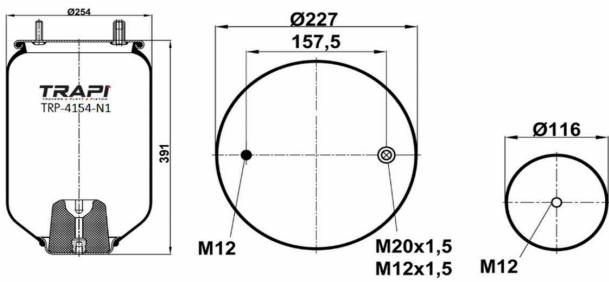

TRP-4154-N1

AIR SPRING WITHOUT PISTON

OEM REFERENCES

CROSS REFERENCES

Airtech 34154-01 P / 121142