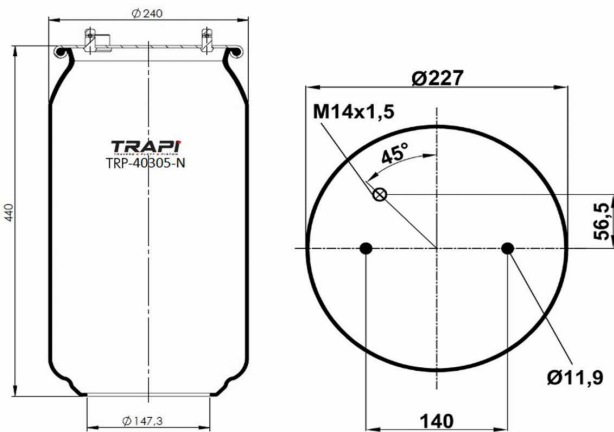

TRP-40305-N AIR SPRING WITHOUT PISTON

OEM REFERENCES

CROSS REFERENCES

Airtech 330305P 122712