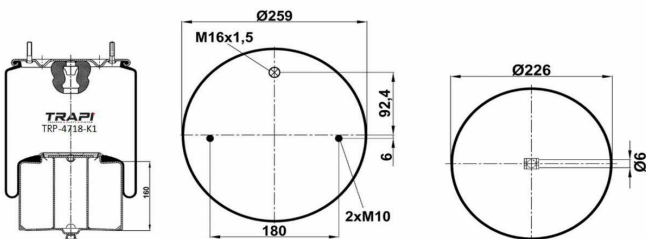

TRP-4718-K1

COMPLETE WITH METAL PISTON

OEM REFERENCES		CROSS REFERENCES	
VOLVO	1075363	Contitech	4718NP01
VOLVO	20554759		
VOLVO	1629718		
VOLVO	20 542 136		

TRP-4725-K

OEM REFERENCES		CROSS REFERENCES	
34725 P**CA			