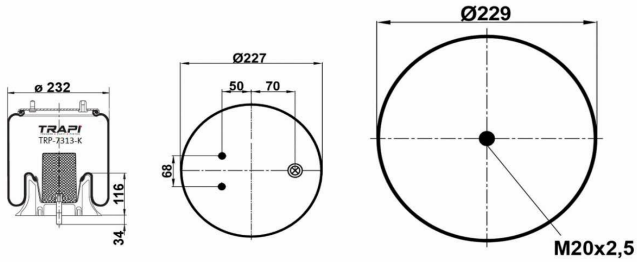

TRP-7313-K COMPLETE WITH METAL PISTON

OEM REFERENCES		CROSS REFERENCES	
IVECO	120E	Firestone	1T15AA-6
IVECO	99458555	Firestone	W01 M58 7313
IVECO	99458557		
NEWAY	MO557031		
NEWAY	MO557030		
NEWAY	MO557020		
NEWAY	MO557019