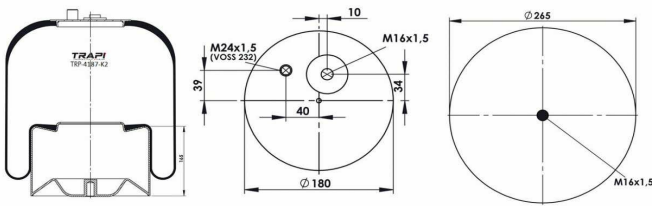

TRP-4187-K2 COMPLETE WITH METAL PISTON

OEM REFERENCES		CROSS REFERENCES	
DAIMLER CHRYSLER	A 942 320 27 21	Airtech	34187-22K (Voss232)
DAIMLER CHRYSLER	A 942 320 73 21	Contitech	4187 NP22 (Voss232)
		Contitech	4187 NP24 (Voss232)