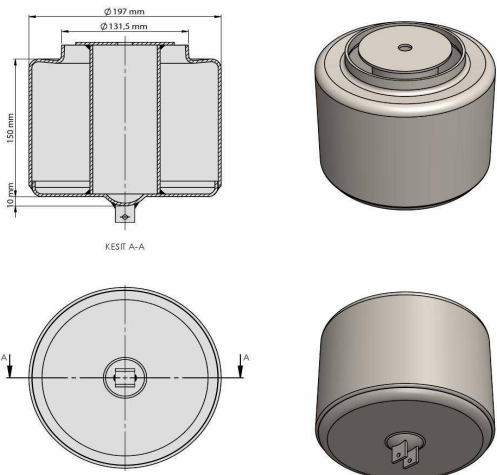

TRP - 1023

TRP-1023 VOLVO AIR SPRING LOWER PISTON

OEM REFERENCES		CROSS REFERENCES	
VOLVO	3950209	CONTITECH	782 MB-3
VOLVO	1076594	FIRESTONE	W01 095 0197
		GOOD YEAR	9013
		PHOENIX	1 E 21 D
		VIBRACOUSTIC	V 1 E 21 D
		BLACKTECH	RML 99205C
		AIRTECH	3782