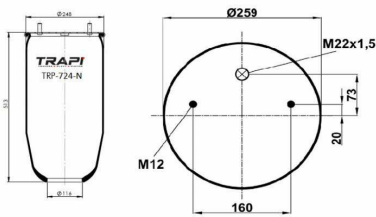

OEM REFERENCES		CROSS REFERENCES	
IVECO	41272478	Cf Gomma	1TS 230-25C/207194**SA

TRP-724-N AIR SPRING WITHOUT PISTON

OEM REFERENCES		CROSS REFERENCES	
GIGANT	246169	Contitech	724NP01
		Goodyear	1R11-711