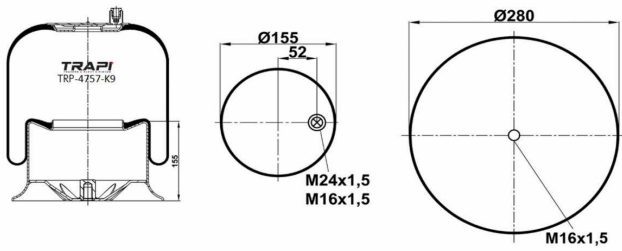

TRP-4757-K9 COMPLETE WITH METAL PISTON

OEM REFERENCES		CROSS REFERENCES	
MERCEDES	A 9743204321	Contitech	4757 N P09 (Voss230)
MERCEDES-BENZ	A9463200417		
MERCEDES-BENZ	A9743200417