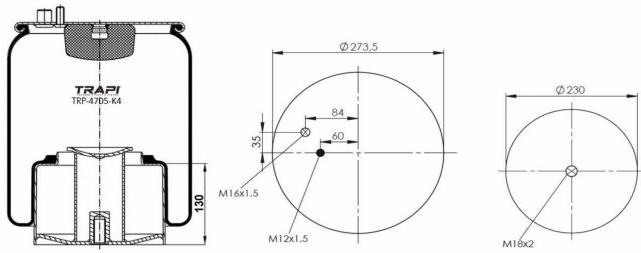

TRP-4705-K4

COMPLETE WITH METAL PISTON

OEM REFERENCES		CROSS REFERENCES	
MAN	81.436.006.040	Contitech	4705 N1 P04