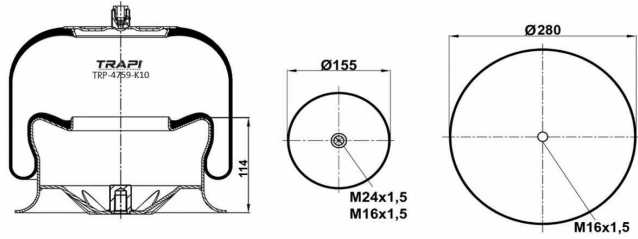

TRP-4759-K10

COMPLETE WITH METAL PISTON

OEM REFERENCES		CROSS REFERENCES	
MERCEDES-BENZ	A9423204421	Contitech	4759 N P21 (Voss232)