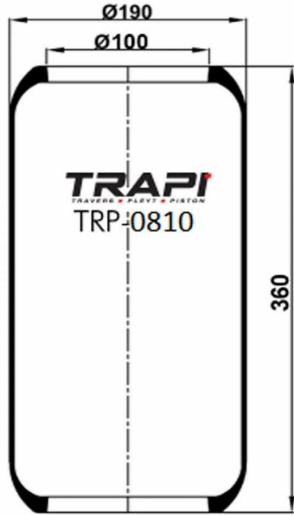

TRP-0810 ROLL AIR SPRING

OEM REFERENCES		CROSS REFERENCES	
		Fervair	01-0810

TRP-1030 ROLL AIR SPRING

OEM REFERENCES		CROSS REFERENCES	
HINO	49711-1030	Airtech	1 AO 20

TRP-1234 ROLL AIR SPRING

OEM REFERENCES		CROSS REFERENCES	
IRIS BUS	5.010.393.062	Contitech	1234N1