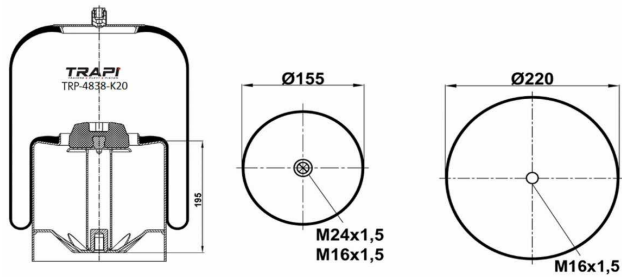

TRP-4838-K20

COMPLETE WITH METAL PISTON

OEM REFERENCES		CROSS REFERENCES	
MERCEDES-BENZ	A9423203621	Contitech	4838 N P22 (Voss232)