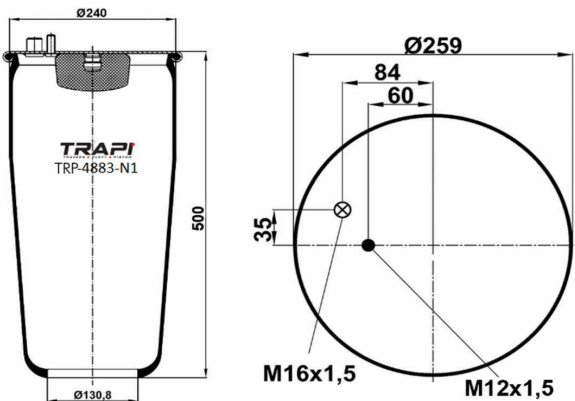

TRP-4883-N1 AIR SPRING WITHOUT PISTON

OEM REFERENCES		CROSS REFERENCES	
MAN	81.43601.0153	Contitech	4883N1P01