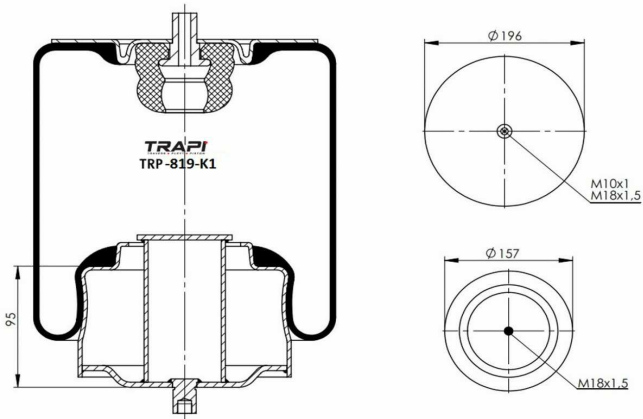

TRP-4884-K9

OEM REFERENCES

CROSS REFERENCES

MAN	81.43600.6002
SAF	4884 N1 P09

OEM REFERENCES		CROSS REFERENCES	
MAN	81.43600.6002		
SAF	4884 N1 P09		

TRP-4885-K

COMPLETE WITH METAL PISTON