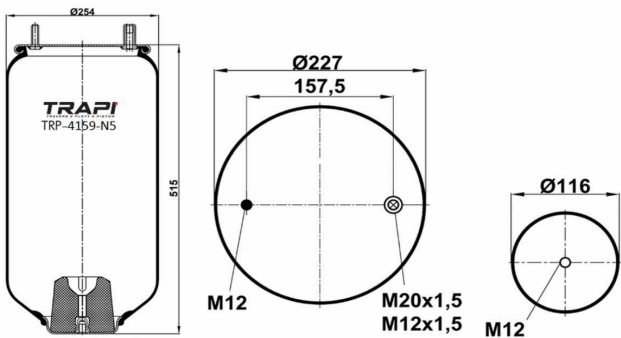

TRP-4159-N5 AIR SPRING WITHOUT PISTON

OEM REFERENCES		CROSS REFERENCES	
		Contitech	4159NP05
		Firestone	W01M580736
		Goodyear	1R12-761
		Firestone	1T15M-9
		Springride	D12U04
		Phoenix	1DK21B-5