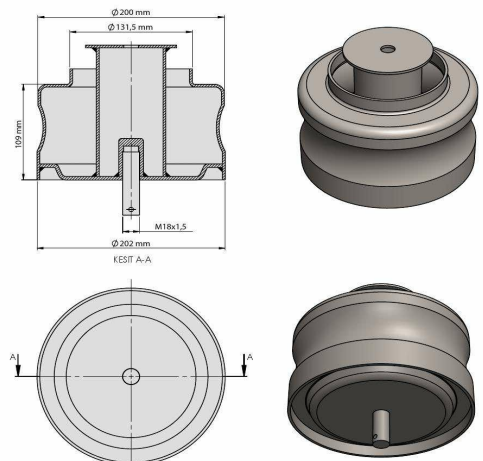

TRP - 1017

TRP-1017 BMC POWERBUS AIR SPRING LOWER PISTON

OEM REFERENCES		CROSS REFERENCES	
BMC	53RS900083	BLACKTECH	RML 9755 C3