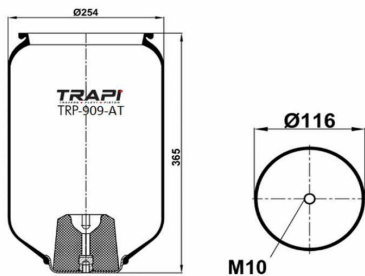

OEM REFERENCES		CROSS REFERENCES	
MAN	81.43601.6023	Cf Gomma	1T320SP 89753
		Contitech	909NTB
		Firestone	1T15L-6
		Firestone	W01M580687
		Phoenix	1D23C-1
		Taurus	B151