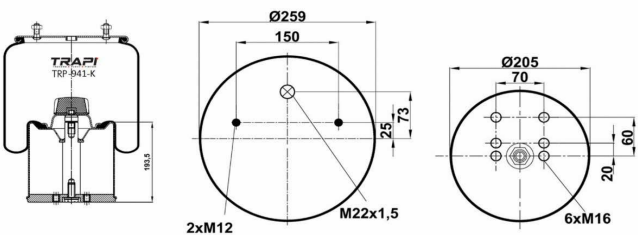

TRP-941-K COMPLETE WITH METAL PISTON

OEM REFERENCES		CROSS REFERENCES	
BPW	BPW30	Cf Gomma	ITC300-36 206356
BPW	05.429.41.53.1	Cf Gomma	ITC300-36 204466
BPW	05.429.42.19.1	Contitech	D11B30
BPW	05.429.41.14.1	Contitech	941MB**CA
BPW	05.429.41.27.1	Firestone	1T17D-8.3
BPW	05.429.40.59.1	Firestone	W01M588619
BPW	05.429.40.36.1	Goodyear	1R11-762
BPW	05.429.40.28.1	Phoenix	1DK21**CA
BPW	05.429.40.10.1