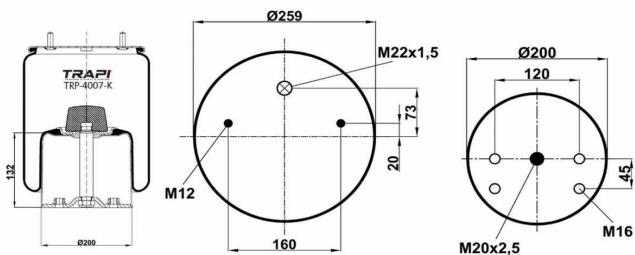

TRP-4007-K COMPLETE WITH METAL PISTON

OEM REFERENCES		CROSS REFERENCES	
GIGANT	246090	Contitech	4007NP03

TRP-4007-K2

COMPLETE WITH METAL PISTON

OEM REFERENCES		CROSS REFERENCES	
GIGANT	3042		

TRP-4008-K1

COMPLETE WITH METAL PISTON