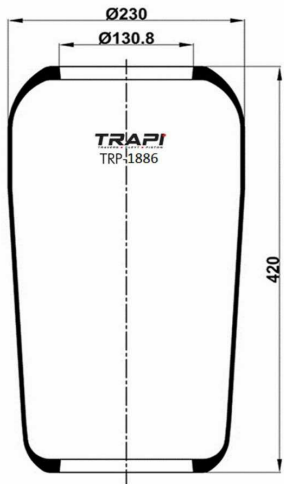

TRP-1886 ROLL AIR SPRING

OEM REFERENCES		CROSS REFERENCES	
MAN	81.43601.0161	Contitech	1886N