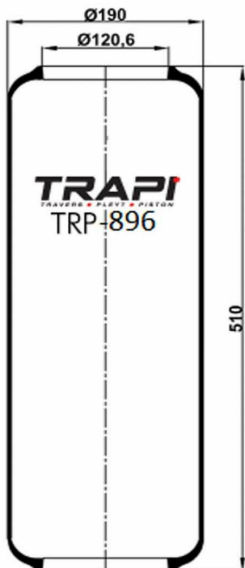

TRP-896 ROLL AIR SPRING

OEM REFERENCES		CROSS REFERENCES	
DENNIS	656300/2	Contitech	896N
DENNIS	655606/1	Dunlop	PNP305140100
SCANIA/SCANIA BUSSAR	411627	Dunlop	SP2191
		Firestone	1R1J520285
		Firestone	W010950245
		Goodyear	8040
		Phoenix	2E18A
		Taurus	B166