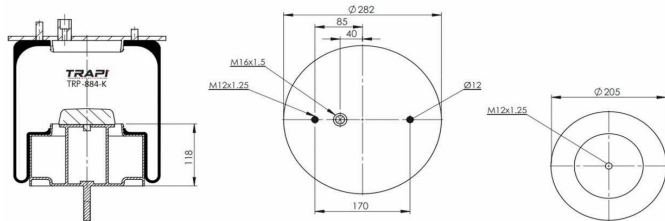

TRP-884-K COMPLETE WITH METAL PISTON

OEM REFERENCES		CROSS REFERENCES	
RENAULT	5.010.294.385 .B	Airtech	3884-04C / 133932
RENAULT	5.010.488.756	Contitech	884 N P04
		Vibracoustic	VIF20A-1