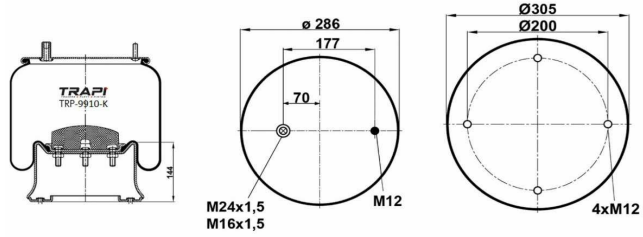

TRP-9910-K COMPLETE WITH METAL PISTON

OEM REFERENCES		CROSS REFERENCES	
NEWAY	M0057000G	Airtech	39910 K / 133722
RENAULT	5010239338	Firestone	IT19G-12
RENAULT V.I	5.000.815.749	Firestone	W01 M58 9910