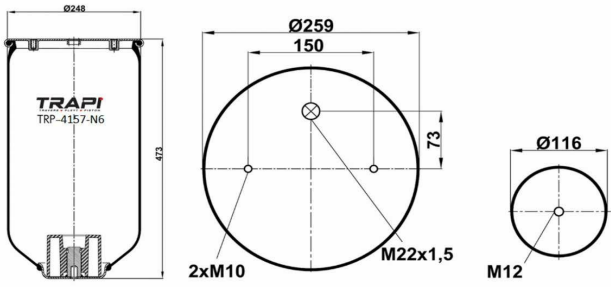

TRP-4157-N6 AIR SPRING WITHOUT PISTON

OEM REFERENCES		CROSS REFERENCES	
		Contitech	4157NP06**SA
		Firestone	W01 M58 8194