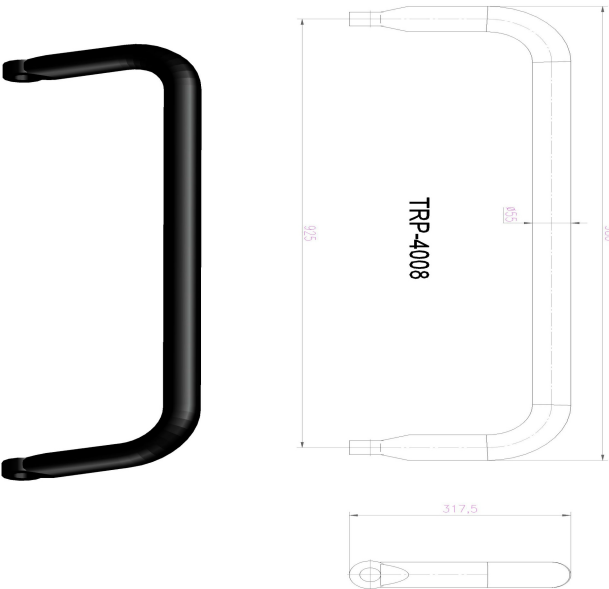

TRP-4008

GÜLERYÜZ-COBRA FRONT STABILIZATOR

OEM REFERENCES		CROSS REFERENCES