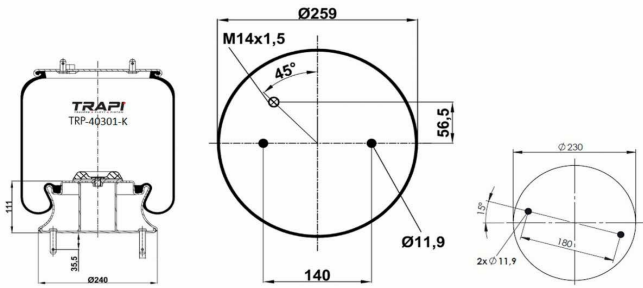

TRP-40301-K COMPLETE WITH METAL PISTON

OEM REFERENCES		CROSS REFERENCES	
SCANIA	488265	Airtech	330301K 134622
SCANIA	1440856	Firestone	1T15VR-3
SCANIA	470920	Firestone	W01S158192
SCANIA	1440301	Goodyear	566-26-3-523
		Goodyear	1R13-746
		Phoenix	1 DF 23 B-1