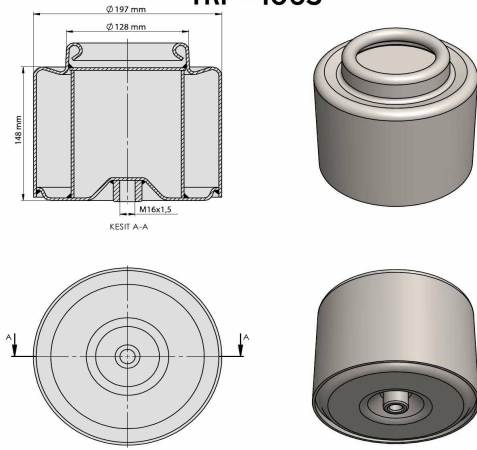

TRP - 1063

TRP-1063 AIR SPRING LOWER PISTON

OEM REFERENCES		CROSS REFERENCES	
MAN	81436010125	CONTITECH	1885 N1
MAN	81436010150	DUNLOP	D12 S07
MAN	81436010111	FIRESTONE	W01 095 0429
MAN	81436010123	CF GOMMA	1 S 270-28 97043
MAN	81436010104	AIRTECH	31885
MAN	81436010109	BLACKTECH	RL 92996
		GOOD YEAR	9003