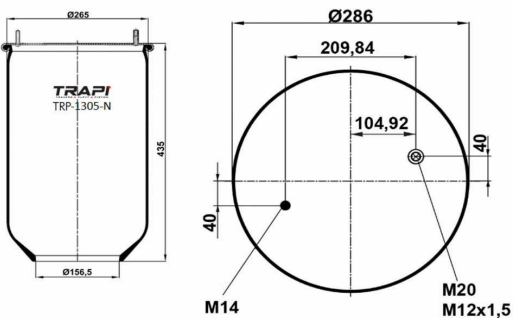

TRP-1305-N AIR SPRING WITHOUT PISTON

OEM REFERENCES		CROSS REFERENCES	
		Airtech	391305K**SA / 131582