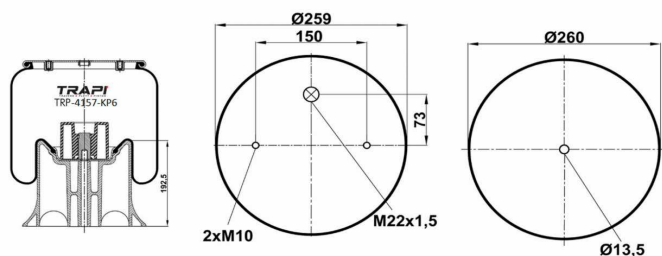

TRP-4157-KP6 COMPLETE WITH PLASTIC PISTON

OEM REFERENCES		CROSS REFERENCES	
WEWELER	US 06316	Contitech	4157NP06
SCHMITZ-ANHANGER	751065	Firestone	1T15MPW-7
		Goodyear	1R11-764
		Phoenix	1DK20A-1
		Taurus	KR915-52
		Vibracoustic	V 1 DK 20 A-1