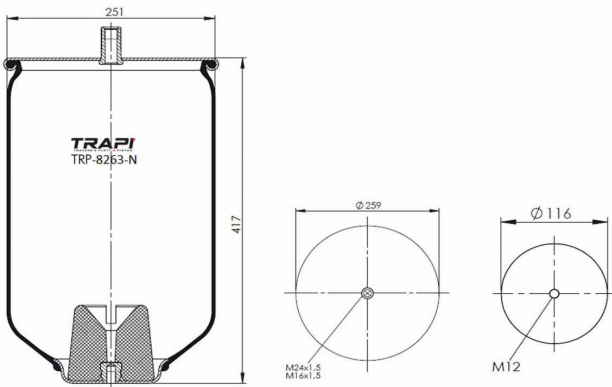

TRP-8263-N AIR SPRING WITHOUT PISTON

OEM REFERENCES		CROSS REFERENCES	
		Goodyear	1R11-847**SA