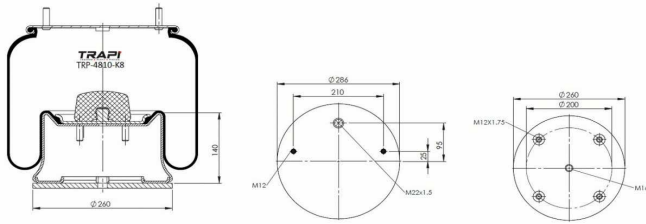

TRP-4810-K8 COMPLETE WITH METAL PISTON

OEM REFERENCES		CROSS REFERENCES	
SAF HOLLAND	3.228.1027.00 2918 V P04 Intra	Airtech	34810-08 C
SAF HOLLAND	2918V P04 Intra	Cf Gomma	1T79E-1
		Contitech	4810 N P08