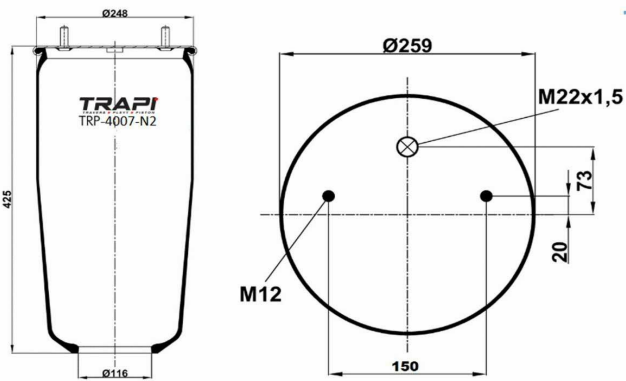

TRP-4007-N2

AIR SPRING WITHOUT PISTON

OEM REFERENCES

GIGANT 3042**SA

CROSS REFERENCES

TRP-4008-N1

AIR SPRING WITHOUT PISTON