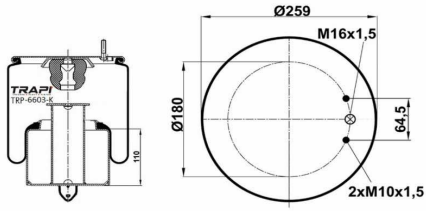

TRP-6603-K COMPLETE WITH METAL PISTON

OEM REFERENCES		CROSS REFERENCES	
VOLVO	3195240	Contitech	6603NP01
VOLVO	20573312		

TRP-6603-K2 COMPLETE WITH METAL PISTON