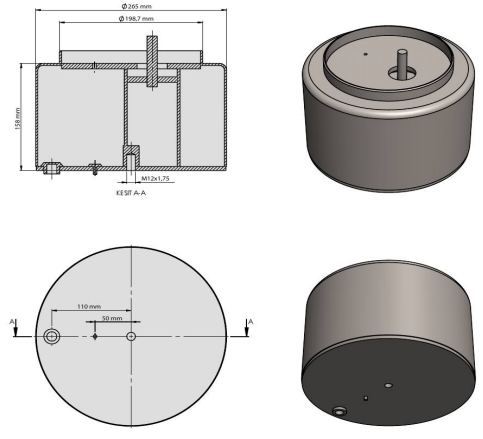

OEM REFERENCES		CROSS REFERENCES	

TRP - 1015

TRP-1015 BMC PROCITY AIR SPRING LOWER PISTON

OEM REFERENCES		CROSS REFERENCES	
BMC	53RS900056	BLACKTECH	RML 9772 C4
		CONTITECH	661 N P01

TRP - 1016

TRP-1016 OTOKAR AIR SPRING LOWER PISTON