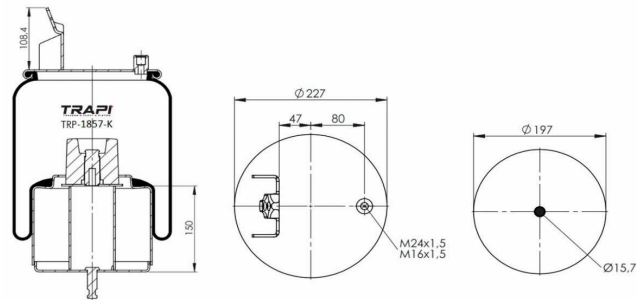

TRP-1857-K COMPLETE WITH METAL PISTON

OEM REFERENCES		CROSS REFERENCES	
VOLVO	20843252	Goodyear	1R11-857
VOLVO	21321521		
VOLVO	20909150		
VOLVO	21977973