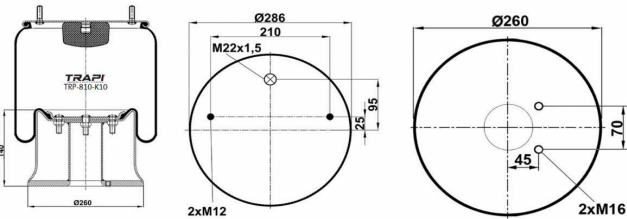

TRP-810-K10 COMPLETE WITH METAL PISTON

OEM REFERENCES		CROSS REFERENCES