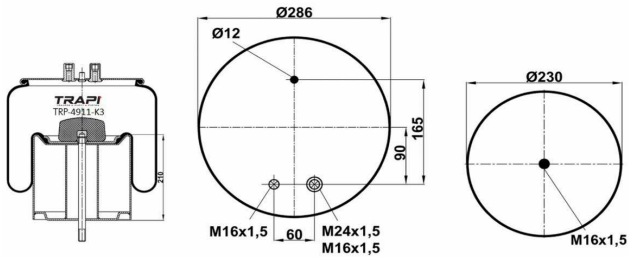

TRP-4911-K3 COMPLETE WITH METAL PISTON

OEM REFERENCES		CROSS REFERENCES	
RENAULT V.I	5010294308C	Contitech	4911NP03