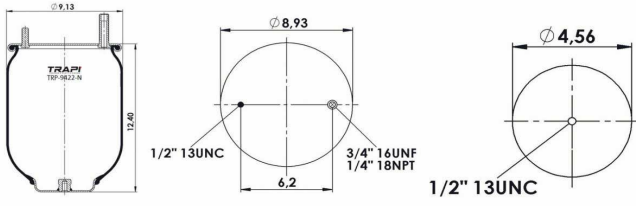

TRP-9422-N AIR SPRING WITHOUT PISTON (AMERICAN TYPE)

OEM REFERENCES		CROSS REFERENCES	
		Firestone	W01 358 9422**SA