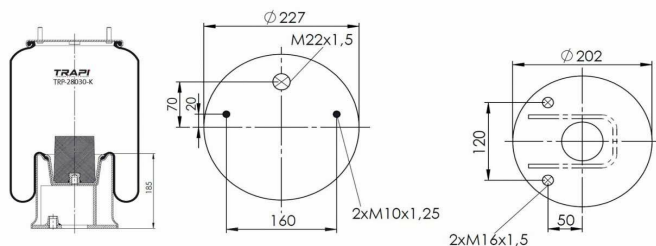

TRP-28030-K COMPLETE WITH METAL PISTON

OEM REFERENCES		CROSS REFERENCES	
BARTOLETTI	91619012	Cf Gomma	1 T 280-30 / 93774
BERTOJA	42402001		
CARDI	58050600		
ISUZU	500036807		
VIBERTI	128147101		
ZORZI	1006549