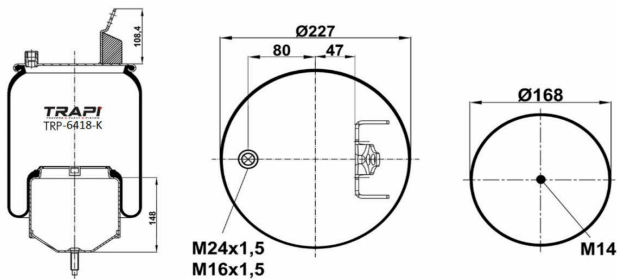

TRP-6418-K COMPLETE WITH METAL PISTON

OEM REFERENCES		CROSS REFERENCES	
VOLVO	20582214	Airtech	36418 K / 134302
VOLVO	20456156	Contitech	6607 N P01
VOLVO	20374511	Firestone	W01 M58 8473
VOLVO	3171695	Goodyear	1R10-707
VOLVO	1076418	Vibracoustic	V1DF16C-1
VOLVO	20531987