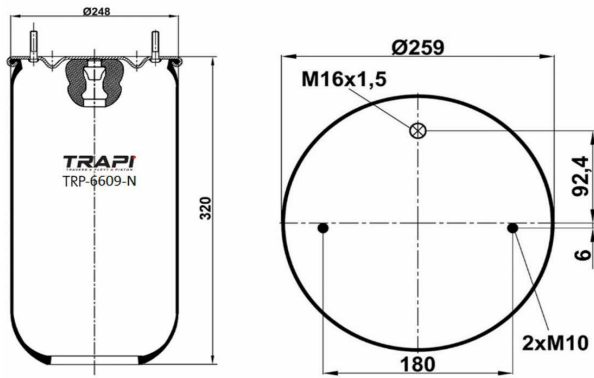

TRP-6609-N AIR SPRING WITHOUT PISTON

OEM REFERENCES		CROSS REFERENCES	
		Contitech	6609 N P01**SA