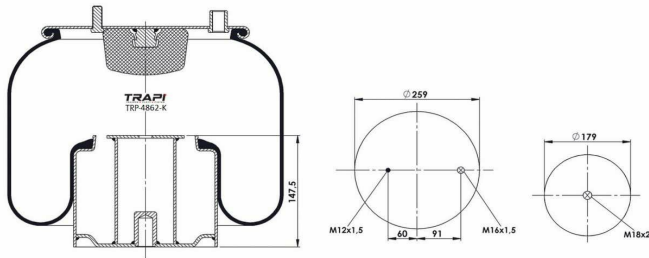

TRP-4862-K COMPLETE WITH METAL PISTON

OEM REFERENCES		CROSS REFERENCES	
MAN	81.43600.6049	Contitech	4862 N1 P02
		Vibracoustic	VIDF16B-1