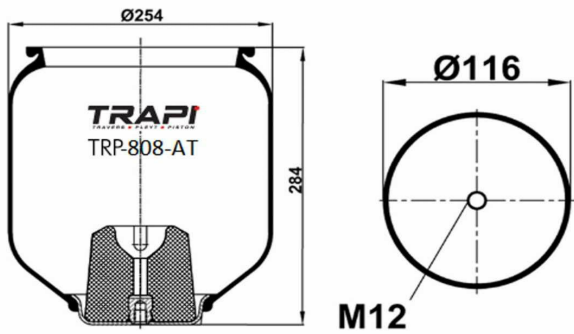

TRP-808-AT AIR SPRING WITH METAL PISTON

OEM REFERENCES		CROSS REFERENCES	
MAN	81.436.016.017	Contitech	808NTB
		Phoenix	1D23A-1
		Taurus	UR500-13