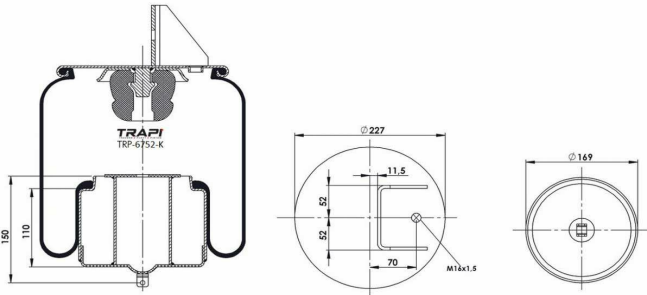

OEM REFERENCES		CROSS REFERENCES	
VOLVO	20554752	Airtech	36752 K