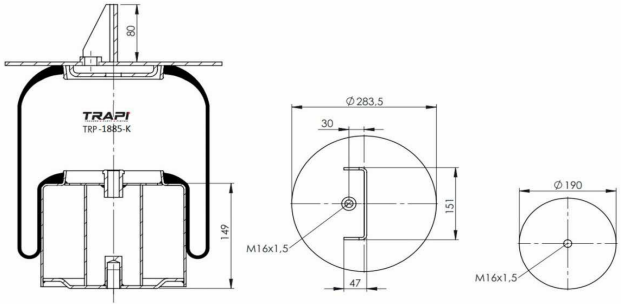

TRP-1885-K COMPLETE WITH METAL PISTON

OEM REFERENCES		CROSS REFERENCES	
MAZ	6430-2934014		

TRP-1889-K COMPLETE WITH METAL PISTON

OEM REFERENCES		CROSS REFERENCES	
		Contitech	1889NP02

TRP-1924-K COMPLETE WITH METAL PISTON