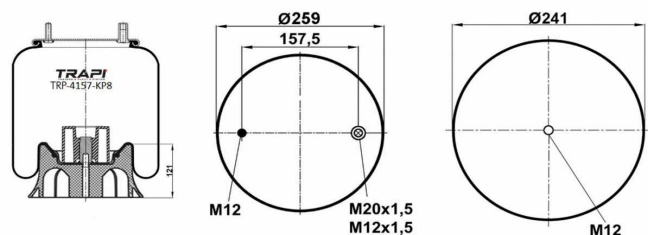

TRP-4157-KP8 COMPLETE WITH PLASTIC PISTON

OEM REFERENCES		CROSS REFERENCES	
FRUEHAUF	M078580	Contitech	4157NP08
NEWAY	90557233	Firestone	W01 M58 6317
		Goodyear	1R11-773
		Phoenix	1DK20C-2
		Taurus	KR915-53
		Vibracoustic	V1DK20C-2