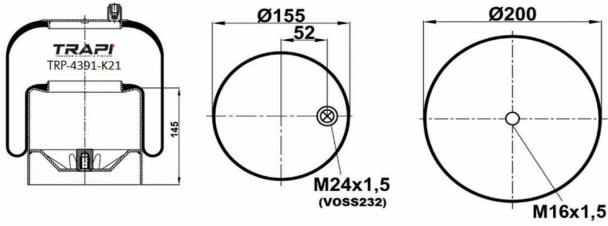

TRP-4391-K21 COMPLETE WITH METAL PISTON

OEM REFERENCES		CROSS REFERENCES	
MERCEDES	A 942 320 53 21	Contitech	4391 N P21