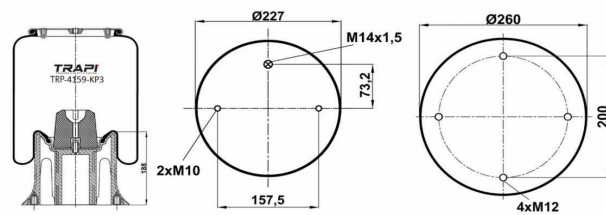

OEM REFERENCES		CROSS REFERENCES	
SCANIA	1314905	Firestone	W01M587308
		Goodyear	1R12-713**CPL
		Goodyear	1T15M-9
		Goodyear	566-24-3-501
		Vibracoustic	V1 DK 23 L-42
		Phoenix	1 DK 23 L-7308