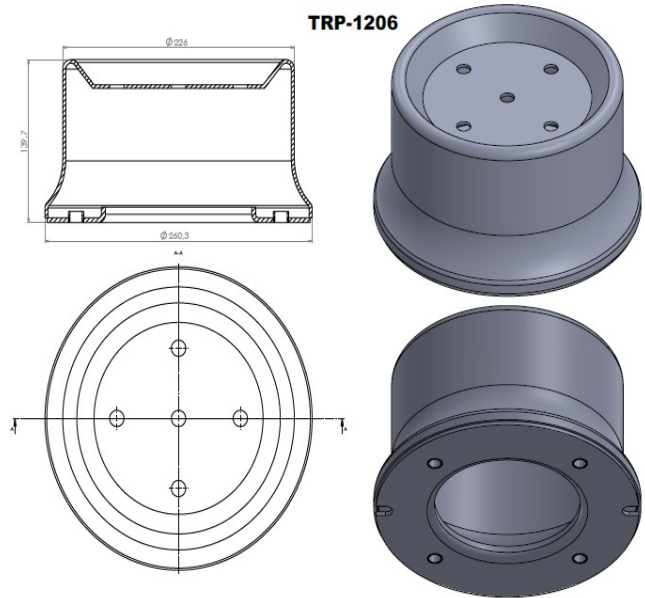

TRP-1206

TRP-1206 AIR SPRING PISTON

OEM REFERENCES		CROSS REFERENCES	
NEWAY	90557052	GOODYEAR	1R13043
REYCOGRANNING	1288202	FABIO	932901349121C
RIDEWELL	1003589121C	GOODYEAR	1R13049

TRP-1212 AIR SPRING PISTON

OEM REFERENCES		CROSS REFERENCES	
ISUZU	388885067051	VIBRACOUSTIC	VIG12