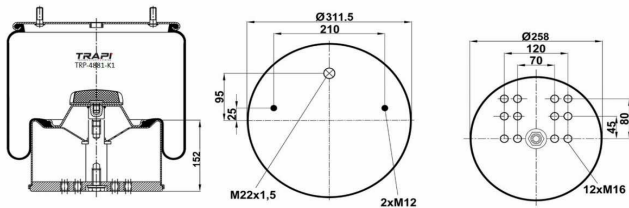

TRP-4881-K1 COMPLETE WITH METAL PISTON

OEM REFERENCES		CROSS REFERENCES	
BPW	05.429.41.31.1	Contitech	4881NP02**CA
BPW	BPW36K**CA	Contitech	4881 N P03
BPW	05.429.41.22.1	Firestone	1T66D-7.0
		Firestone	W01M588602
		Vibracoustic	VIDK32K-01