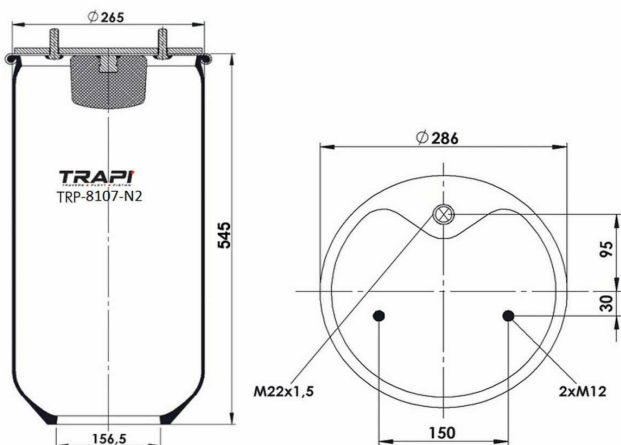

TRP-8107-N2 AIR SPRING WITHOUT PISTON

OEM REFERENCES		CROSS REFERENCES	
		Airtech	30285 K**SA