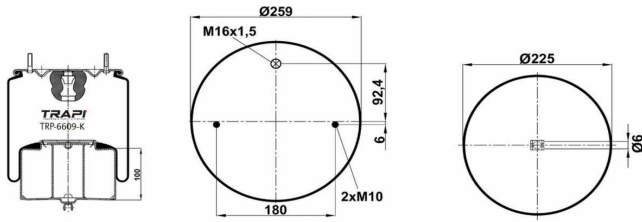

TRP-6609-K COMPLETE WITH METAL PISTON

OEM REFERENCES		CROSS REFERENCES	
VOLVO	1075365	Contitech	6609 N P01
VOLVO	1629782		
VOLVO	20554761		
VOLVO	20452138		
VOLVO	6609 N P01