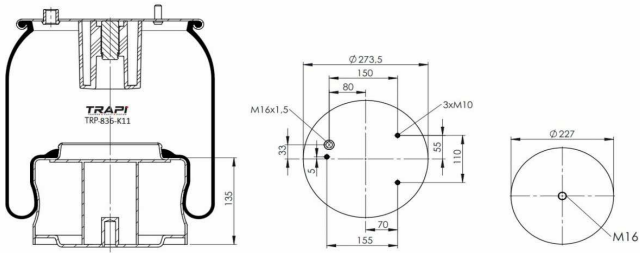

TRP-836-K11 COMPLETE WITH METAL PISTON

OEM REFERENCES		CROSS REFERENCES