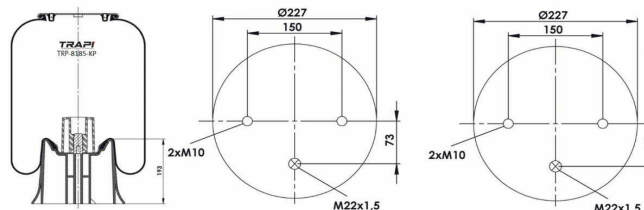

TRP-8185-KP COMPLETE WITH PLASTIC PISTON

OEM REFERENCES		CROSS REFERENCES	
SCHMITZ	750999	Airtech	38185 KPP / 133782
WEWELER	US06285F	Firestone	1T15MPW-9
		Firestone	W01 M58 8185
		Goodyear	1R12-749
		Phoenix	1 DK 20 B-1