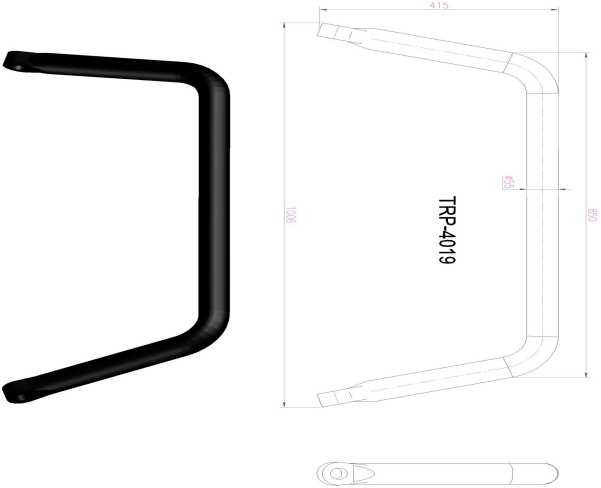

TRP-4017 MERCEDES 0302 REAR STABILIZATOR

OEM REFERENCES		CROSS REFERENCES	

TRP-4018 MERCEDES V6-V8 REAR STABILIZATOR

OEM REFERENCES		CROSS REFERENCES	

TRP-4019 GÜLERYÜZ-COBRA REAR STABILIZATOR

OEM REFERENCES		CROSS REFERENCES