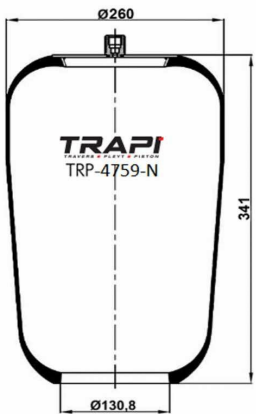

TRP-4759-N AIR SPRING WITHOUT PISTON

OEM REFERENCES		CROSS REFERENCES	
MERCEDES-BENZ	A9423270401	Contitech	4759N