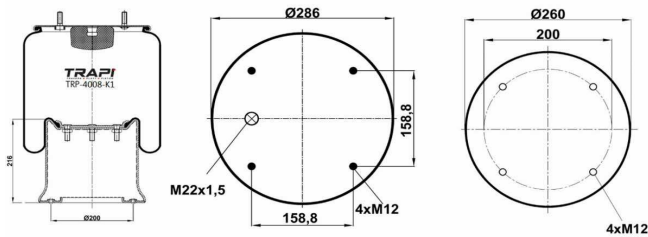

TRP-4007-K COMPLETE WITH METAL PISTON

OEM REFERENCES		CROSS REFERENCES	
GIGANT	246090	Contitech	4007NP03

TRP-4007-K2

COMPLETE WITH METAL PISTON

OEM REFERENCES		CROSS REFERENCES	
GIGANT	3042		

TRP-4008-K1

COMPLETE WITH METAL PISTON