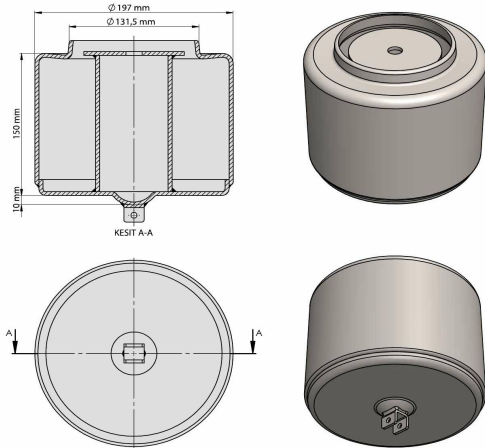

TRP - 1061

TRP-1061 VOLVO AIR SPRING LOWER PISTON

OEM REFERENCES		CROSS REFERENCES	
VOLVO	3950209	PHOENIX	1DF 22 C-1
VOLVO	1076594	CF GOMMA	ITS 300-28 206778
		FIRESTONE	W01 M58 9706
		DUNLOP	D124 B24
		CONTITECH	4713 NP02
		BLACKTECH	RML 75824 C
		AIRTECH	34713 K
		VIBRACOUSTIC	V 1 DF 22 C-1
		GOOD YEAR	1R12-762