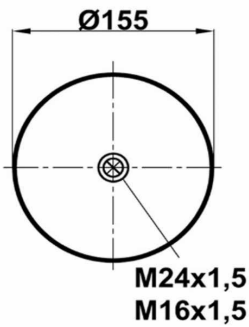

TRP-4758-N AIR SPRING WITHOUT PISTON

OEM REFERENCES		CROSS REFERENCES	
		Contitech	4758NP01**SA