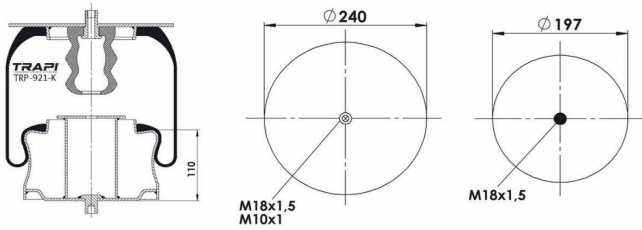

TRP-921-K COMPLETE WITH METAL PISTON

OEM REFERENCES		CROSS REFERENCES	
		Contitech	921 MB