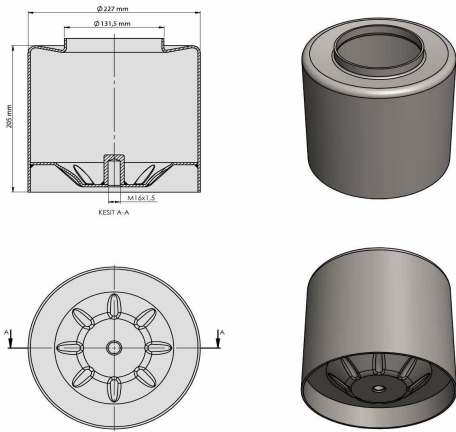

TRP - 1051

TRP-1051 MERCEDES REAR AIR SPRING LOWER PISTON

OEM REFERENCES		CROSS REFERENCES	
MERCEDES	9463200421	CONTITECH	4838 NP 01
MERCEDES	9423203821	BLACKTECH	RML 95949 C1
		AIRTECH	34838-01 K