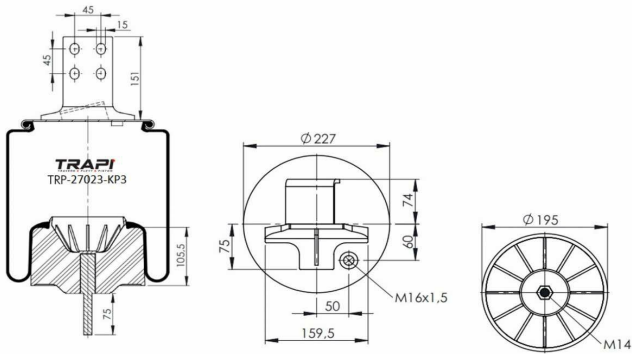

TRP-27023-KP3

COMPLETE WITH PLASTIC PISTON

OEM REFERENCES

CROSS REFERENCES

OEM REFERENCES	CROSS REFERENCES
IVECO STRALIS 42559768**CPL	Cf Gomma 207171 ITS 270-23C

TRP-2725-K2

COMPLETE WITH METAL PISTON

OEM REFERENCES

CROSS REFERENCES

OEM REFERENCES	CROSS REFERENCES
	Airtech 32725-02K 135401