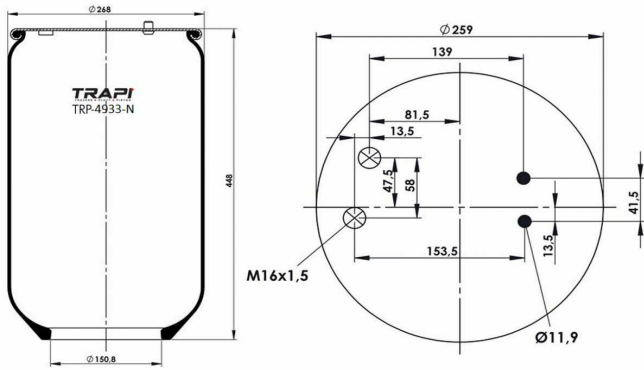

TRP-4933-N AIR SPRING WITHOUT PISTON

OEM REFERENCES		CROSS REFERENCES	
SCANIA	1434933	Airtech	34933 K**SA