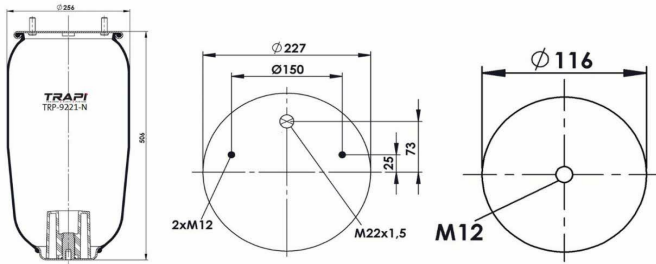

TRP-9221-N AIR SPRING WITHOUT PISTON

OEM REFERENCES		CROSS REFERENCES	
ISUZU	3870009221		

TRP-940-N AIR SPRING WITHOUT PISTON