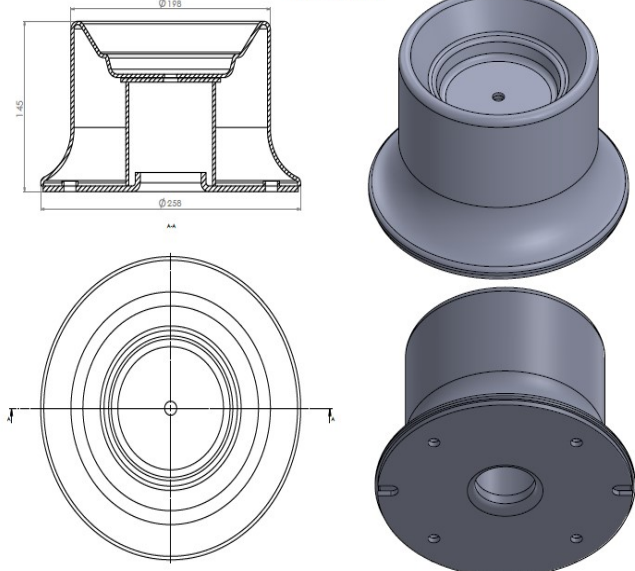

TRP-1163

TRP-1163 AIR SPRING PISTON AMERICAN TYPE

OEM REFERENCES		CROSS REFERENCES	
HENDRICKSON	C20127	FIRESTONE	W01 358 9508
		AIRTECH	34156-01K
		BLACKTECH	RML 75267 C7
		CONTITECH	4156 NP 07
		VIBRACOUSTIC	V 1DK 23 K-28