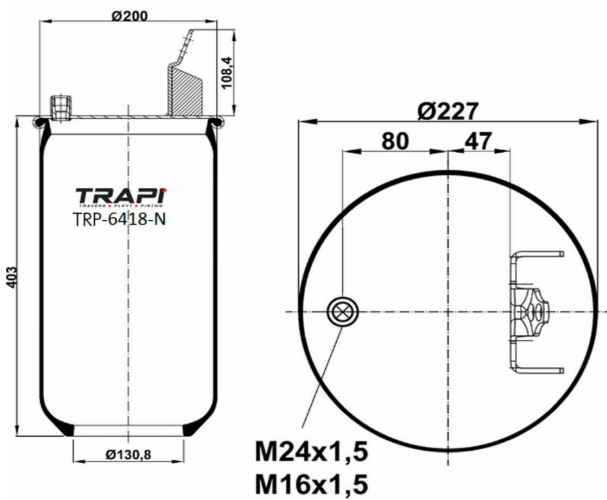

TRP-6418-N AIR SPRING WITHOUT PISTON

OEM REFERENCES		CROSS REFERENCES	
		Airtech	36418 P / 123002
		Contitech	6607 N P01**SA