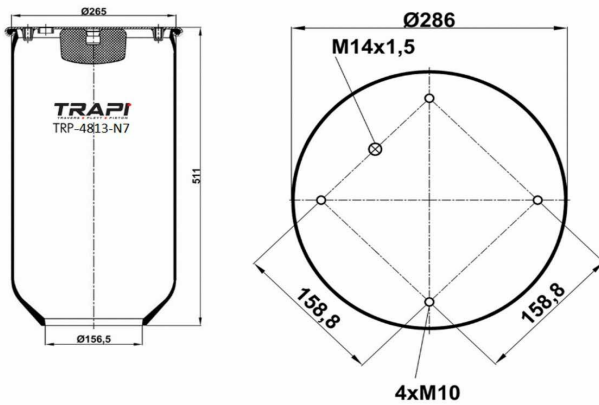

TRP-4813-N7 AIR SPRING WITHOUT PISTON

OEM REFERENCES		CROSS REFERENCES	
		Contitech	4813NP07**SA