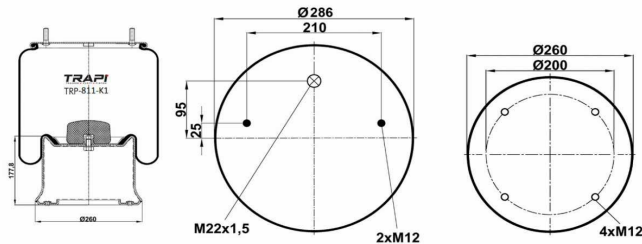

TRP-811-K1 COMPLETE WITH METAL PISTON

OEM REFERENCES		CROSS REFERENCES	
		Airtech	3811-01 K / 130062