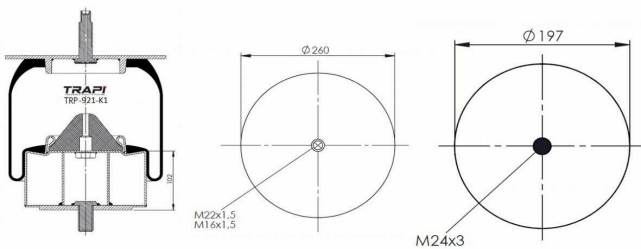

TRP-916-K COMPLETE WITH METAL PISTON

OEM REFERENCES		CROSS REFERENCES	
		Contitech	916 N1**CA

TRP-921-K COMPLETE WITH METAL PISTON

OEM REFERENCES		CROSS REFERENCES	
		Contitech	921 MB

TRP-921-K1 COMPLETE WITH METAL PISTON