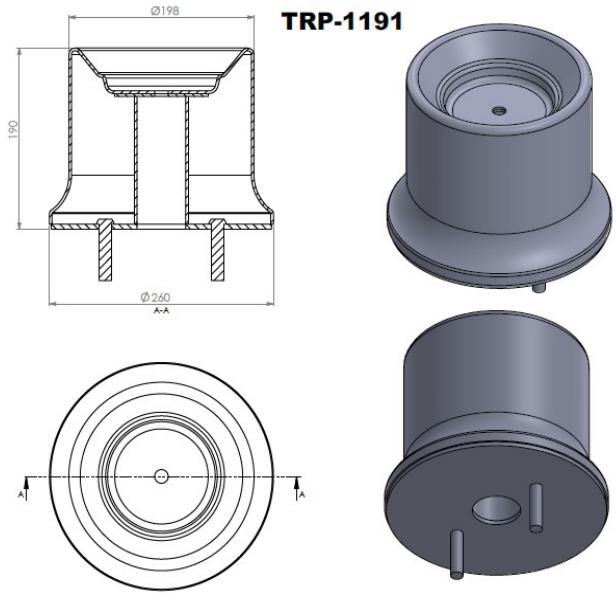

TRP-1191 AIR SPRING PISTON

OEM REFERENCES		CROSS REFERENCES	
FORD CARGO	2642		
FORD	GC465580GC