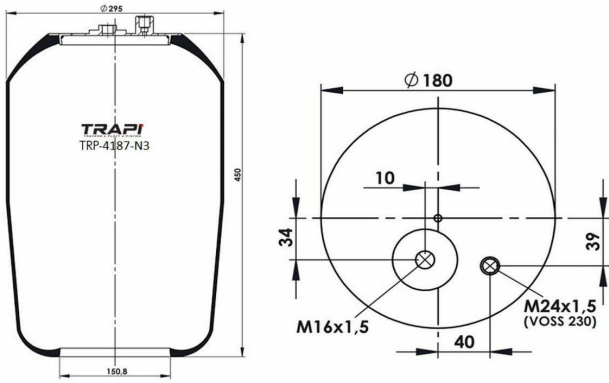

TRP-4187-N3 AIR SPRING WITHOUT PISTON

OEM REFERENCES		CROSS REFERENCES	
DAIMLER CHRYSLER	A 942 320 19 21	Contitech	4187 NP02**SA (Voss230)