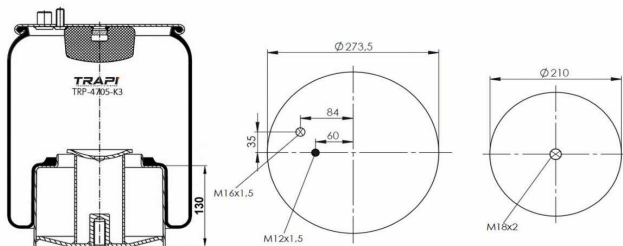

TRP-4705-K3

COMPLETE WITH METAL PISTON

OEM REFERENCES		CROSS REFERENCES	
MAN	81.436.006.039	Contitech	4705 N1 P03