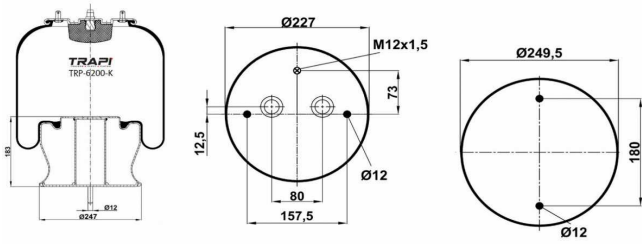

TRP-6200-K COMPLETE WITH METAL PISTON

OEM REFERENCES		CROSS REFERENCES	
SCANIA	1370744	Airtech	36200 K / 133182
SCANIA	1386200	Goodyear	1R13-745
SCANIA	1362147