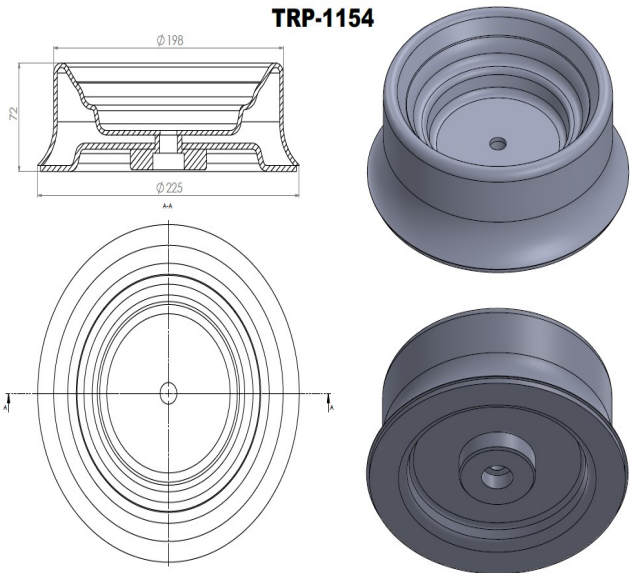

OEM REFERENCES		CROSS REFERENCES	

TRP-1154

TRP-1154 AIR SPRING PISTON