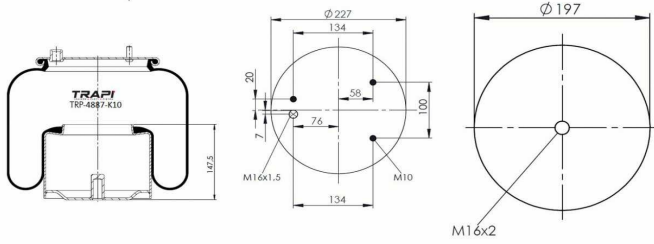

TRP-4887-K10 COMPLETE WITH METAL PISTON

OEM REFERENCES		CROSS REFERENCES	
		Firestone	W01 M58 8681