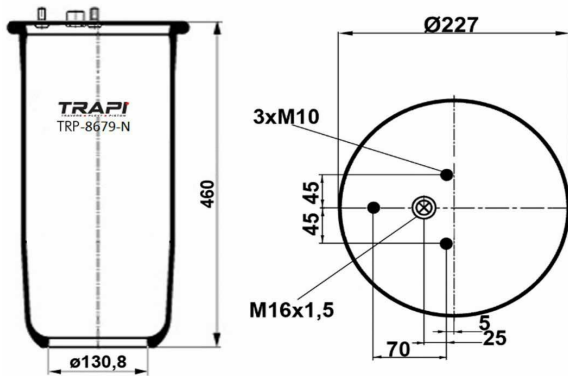

TRP-8679-N AIR SPRING WITHOUT PISTON

OEM REFERENCES		CROSS REFERENCES	
DAF	1276846	Contitech	889M
		Firestone	1T15LLR-5
		Firestone	W01M588679**SA