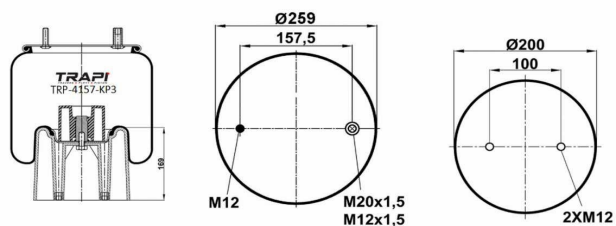

TRP-4157-KP3 COMPLETE WITH PLASTIC PISTON

OEM REFERENCES		CROSS REFERENCES	
		Airtech	39002-A3-01 KPP
		Contitech	4157 N P03