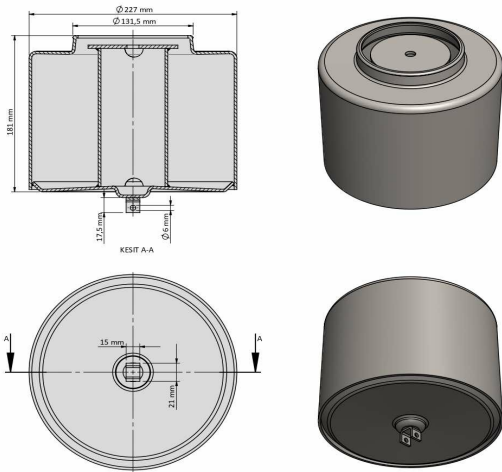

TRP-1150

TRP-1150

TEMSA AIR SPRING LOWER PISTON

OEM REFERENCES		CROSS REFERENCES	

TRP - 1151

TRP-1151

OEM REFERENCES		CROSS REFERENCES	

TRP - 1152