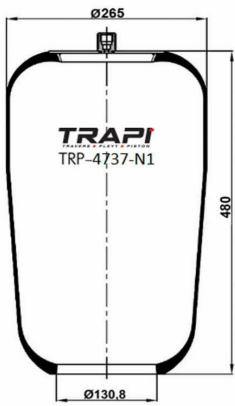

TRP-4737-N1

AIR SPRING WITHOUT PISTON

OEM REFERENCES

CROSS REFERENCES

Contitech 4737N

TRP-4753-N

AIR SPRING WITHOUT PISTON