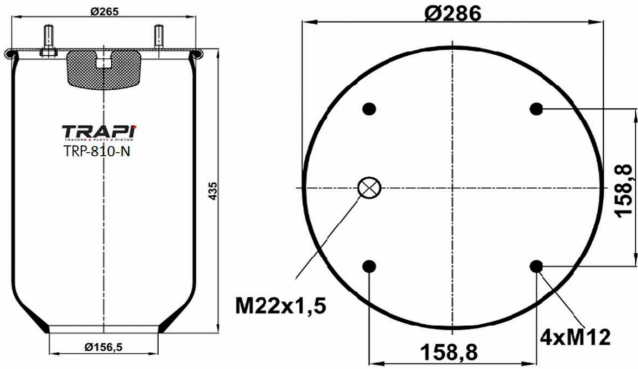

TRP-810-N AIR SPRING WITHOUT PISTON

OEM REFERENCES		CROSS REFERENCES	
		Contitech	810MB/O
		Firestone	W01M587237
		Firestone	1T19L-7
		Phoenix	1 D 28 A-5 NP
		Vibracoustic	VID28A-5 NP

TRP-810-N1 AIR SPRING WITHOUT PISTON