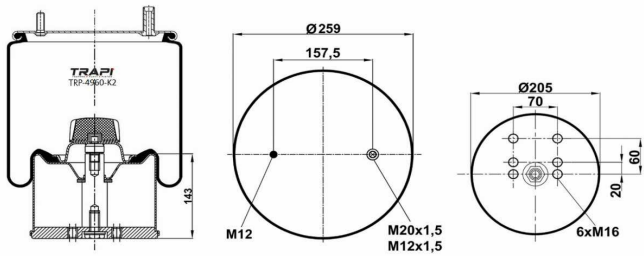

TRP-4960-K2 COMPLETE WITH METAL PISTON

OEM REFERENCES		CROSS REFERENCES	
		Contitech	4960 N P02**CA