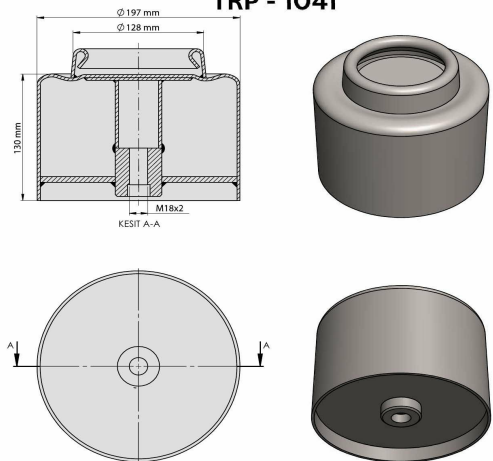

TRP - 1041

TRP-1041 MAN FRONT AIR SPRING LOWER PISTON

OEM REFERENCES		CROSS REFERENCES	
MAN	81436030056	AIRTECH	3716
		PHOENIX	1 F 26 B-1
		GOOD YEAR	9073
		CF GOMMA	1SC 300-34 92548
		FIRESTONE	W01 095 0145
		CONTITECH	716 N
		BLACKTECH	RL 9827
		VIBRACOUSTIC	V 1 F 26 B-1