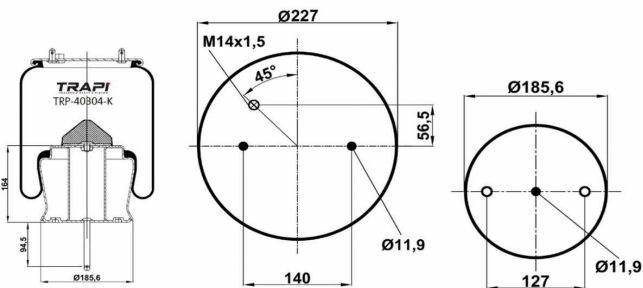

TRP-40304-K COMPLETE WITH METAL PISTON

OEM REFERENCES		CROSS REFERENCES	
SCANIA	1440304	Airtech	330304K 134582
SCANIA	470922	Goodyear	566-22-3-545
		Goodyear	1R11-829
		Phoenix	1DF20A-3