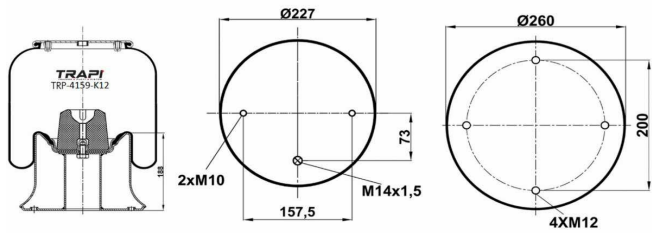

TRP-4159-K12 COMPLETE WITH METAL PISTON

OEM REFERENCES		CROSS REFERENCES	
SCANIA	1327144	Firestone	W01 M58 7308
		Goodyear	1R12-713
		Phoenix	1 DK 23 L-7308