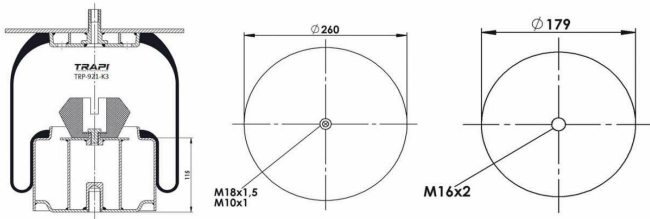

TRP-921-K3 COMPLETE WITH METAL PISTON

OEM REFERENCES		CROSS REFERENCES	
		Vibracoustic	VI E 17-03