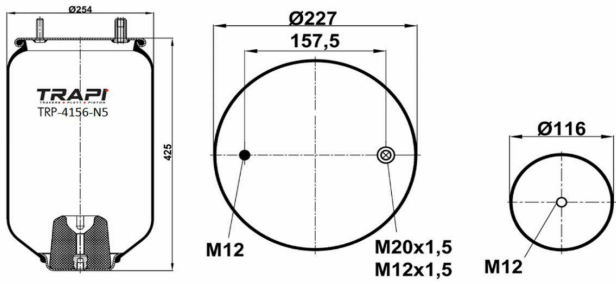

TRP-4156-N5 AIR SPRING WITHOUT PISTON

OEM REFERENCES		CROSS REFERENCES	
		Airtech	34156P 120402
		Cf Gomma	1T323-33 96873
		Contitech	4156NP05