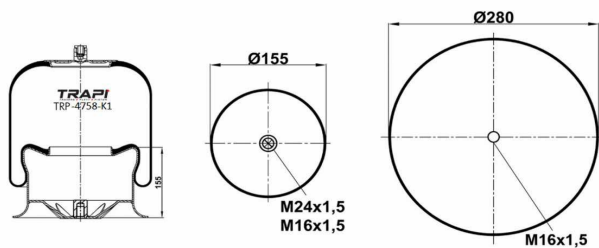

TRP-4758-K1 COMPLETE WITH METAL PISTON

OEM REFERENCES		CROSS REFERENCES	
MERCEDES-BENZ	A9453200017	Contitech	4758 N P01 (Voss230)