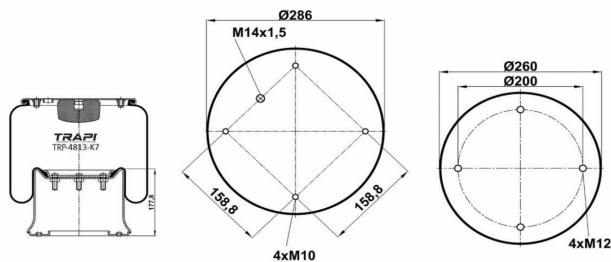

TRP-4813-K7 COMPLETE WITH METAL PISTON

OEM REFERENCES		CROSS REFERENCES	
SAF	3.229.0005.00	Cf Gomma	1T79E-2BR / 97764
SCANIA/SCANIA BUSSAR	298568	Contitech	4813 N P07
SCANIA/SCANIA BUSSAR	325748	Dunlop	D13B22
SCANIA	1865755	Dunlop	D13B10
SCANIA/SCANIA BUSSAR	255295	Firestone	W01 M58 7358
SCANIA/SCANIA BUSSAR	255293	Firestone	1T79L-11
SCANIA/SCANIA BUSSAR	1314906	Goodyear	1R14-727
SCANIA/SCANIA BUSSAR	1107674	Phoenix	1 D 28 B-9
		Taurus	KR622-01
		Vibracoustic	VID28B-9