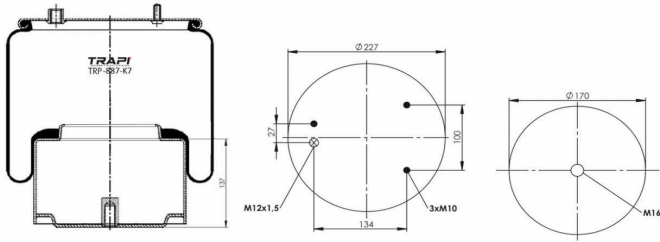

TRP-887-K7 COMPLETE WITH METAL PISTON

OEM REFERENCES		CROSS REFERENCES	
DAF	1 266 382	Airtech	133972/3887-33C
DAF	1 697 682	Contitech	887 M K3
		Firestone	W01-M58-8682