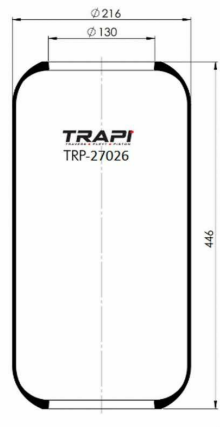

TRP-27026 ROLL AIR SPRING

OEM REFERENCES		CROSS REFERENCES	
IVECO	500364686	Cf Gomma	1S270-26C
		Firestone	1R1B415-270
		Firestone	W01-095-0295
		Gart	290.0.420
		Gart	D290
		Vibracoustic	VIE21E