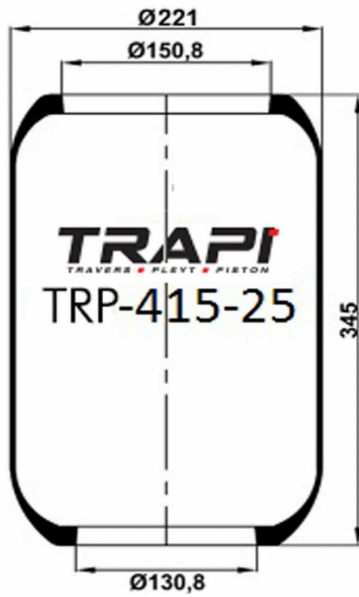

SAF 1R12-813**SA

TRP-4112 ROLL AIR SPRING

OEM REFERENCES

CROSS REFERENCES

OTOKAR OTOKAR M 2010 MAGIRUS ARKA

Vibracoustic VIG12b7

TRP-415-25 ROLL AIR SPRING

OEM REFERENCES		CROSS REFERENCES	
VOLVO	3027271	Cf Gomma	1S280-25 203000
		Contitech	RZ415-25
		Dunlop	D12S08
		Firestone	W010950381
		Firestone	1R5P345290
		Goodyear	9004
		Phoenix	2G20
		Taurus	B271