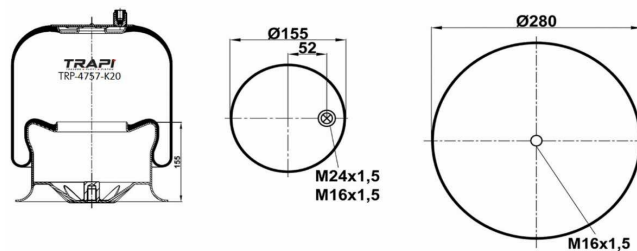

TRP-4757-K20 COMPLETE WITH METAL PISTON

OEM REFERENCES		CROSS REFERENCES	
		Contitech	4757 N P22 (Voss232)