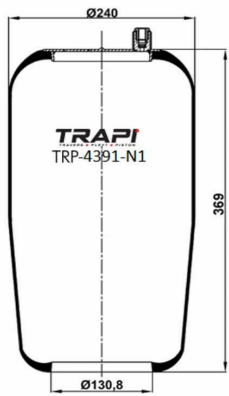

TRP-4391-N1

AIR SPRING WITHOUT PISTON

OEM REFERENCES		CROSS REFERENCES	
MERCEDES-BENZ	A9423280601	Contitech	4391N1

TRP-4391-N2

AIR SPRING WITHOUT PISTON