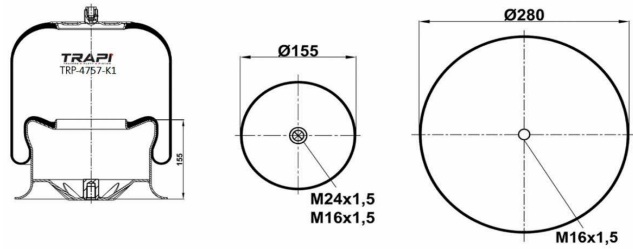

TRP-4753-K COMPLETE WITH METAL PISTON

OEM REFERENCES		CROSS REFERENCES	
VOLVO	3 987 630	Airtech	36753 K
VOLVO	20 554 753		
VOLVO	20 452 472		

TRP-4757-K1 COMPLETE WITH METAL PISTON

OEM REFERENCES		CROSS REFERENCES	
MERCEDES-BENZ	A9423200117	Cf Gomma	TVSC30026
		Contitech	4757 N P01 (Voss230)