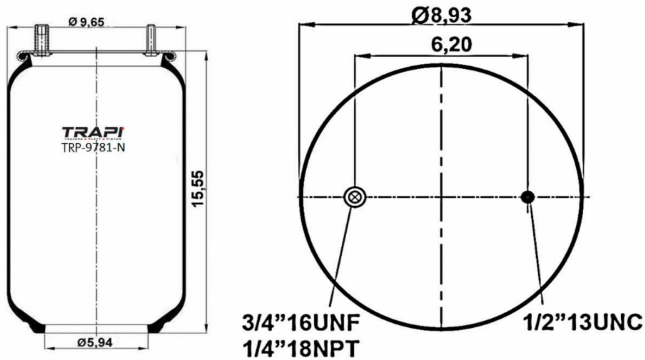

TRP-9781-N AIR SPRING WITHOUT PISTON (AMERICAN TYPE)

OEM REFERENCES		CROSS REFERENCES	
FREIGHTLINER	6813200017	Firestone	W013589781
FREIGHTLINER	A1614004000	Firestone	9781
FREIGHTLINER	A1614004001	Contitech	910S16A382
		Goodyear	1R12603