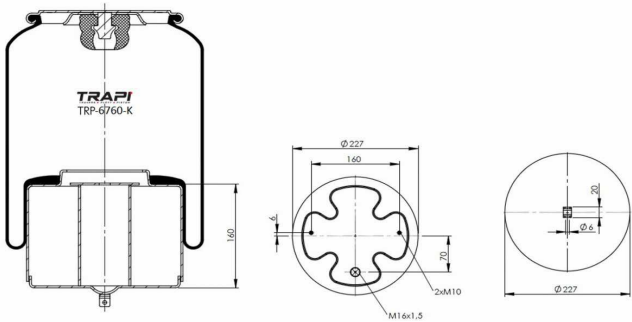

TRP-661-K6

OEM REFERENCES		CROSS REFERENCES	
OTOKAR	16N00-03650-AB		

TRP-6752-K COMPLETE WITH METAL PISTON

OEM REFERENCES		CROSS REFERENCES	
VOLVO	20554752	Airtech	36752 K

TRP-6760-K COMPLETE WITH METAL PISTON