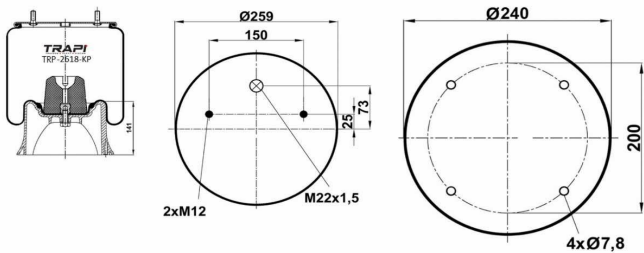

TRP-24019-KP COMPLETE WITH PLASTIC PISTON

OEM REFERENCES		CROSS REFERENCES	
OTOKAR	OTOKAR M 2010 MAGIRUS ÖN	Cf Gomma	1T240-19

TRP-2473-KP

OEM REFERENCES		CROSS REFERENCES	
	1R12-473		
MITSUBISHI	MK 316885		

TRP-2618-KP COMPLETE WITH PLASTIC PISTON

OEM REFERENCES		CROSS REFERENCES	
		Airtech	32618 KPP / 132942