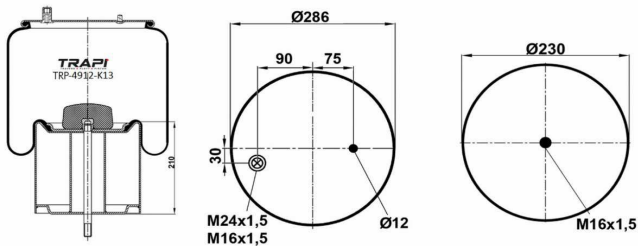

TRP-4912-K13 COMPLETE WITH METAL PISTON

OEM REFERENCES		CROSS REFERENCES	
RENAULT	5.010.600.328	Contitech	4912NP13
VOLVO	20726768