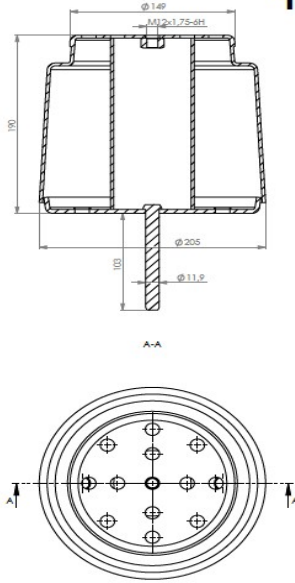

TRP-1178

TRP-1178 AIR SPRING PISTON

OEM REFERENCES		CROSS REFERENCES	
SCANIA	4926809	BLACKTECH	RML 70305 C
Scania	1440305	AIRTECH	330305 K
ROR / Meritor	MLF7143		
Scania	492680		
ZC	ZG407380008