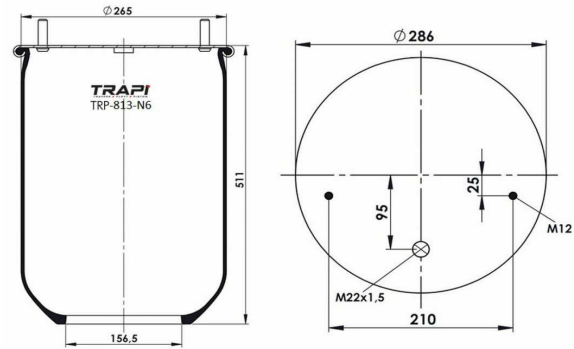

TRP-813-N6 AIR SPRING WITHOUT PISTON

OEM REFERENCES		CROSS REFERENCES	
		Airtech	3813-01 P / 120642
		Airtech	3813-06 K ** SA