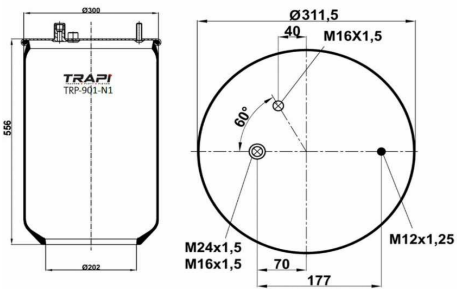

TRP-901-N1 AIR SPRING WITHOUT PISTON

OEM REFERENCES		CROSS REFERENCES	
		Contitech	901MB**SA