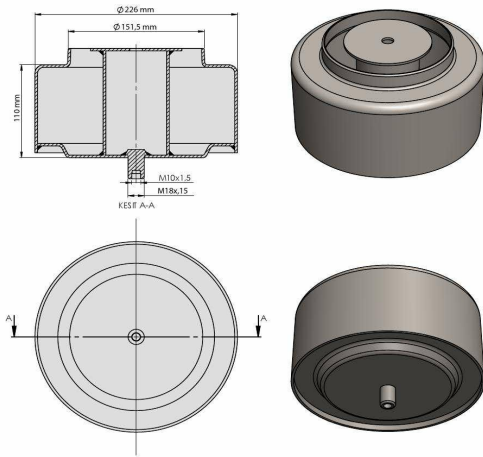

TRP - 1015

TRP-1015 BMC PROCITY AIR SPRING LOWER PISTON

OEM REFERENCES		CROSS REFERENCES	
BMC	53RS900056	BLACKTECH	RML 9772 C4
		CONTITECH	661 N P01