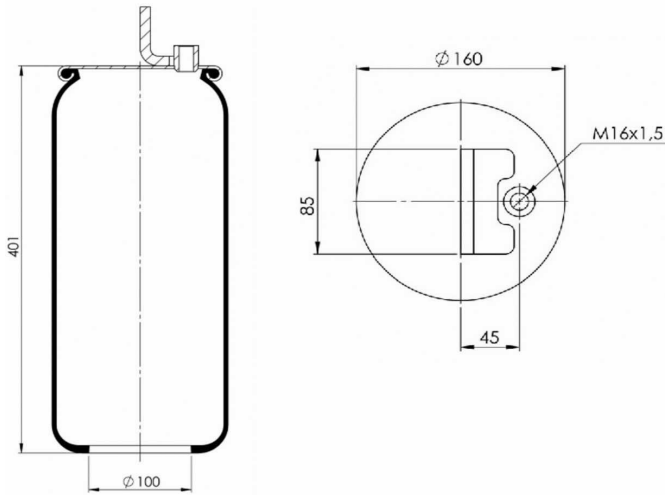

TRP-7194-N AIR SPRING WITHOUT PISTON

OEM REFERENCES		CROSS REFERENCES	
IVECO	41272478	Cf Gomma	1TS 230-25C/207194**SA

TRP-724-N AIR SPRING WITHOUT PISTON