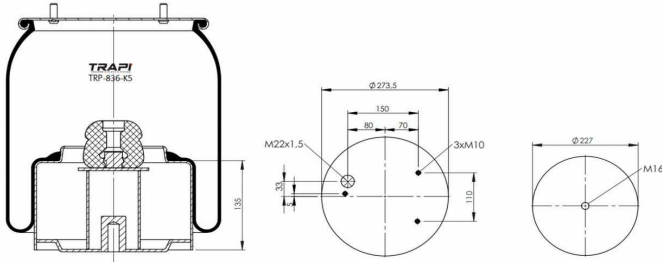

TRP-836-K5 COMPLETE WITH METAL PISTON

OEM REFERENCES		CROSS REFERENCES	
VDL BUS	1153933	Contitech	836NP05