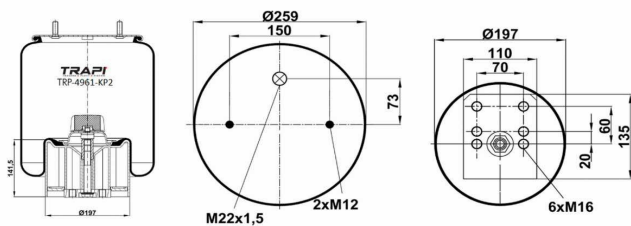

TRP-4961-KP2 COMPLETE WITH PLASTIC PISTON

OEM REFERENCES		CROSS REFERENCES	
BPW	BPW30K	Contitech	4961NP02**CPL
BPW	05.429.42.04.0