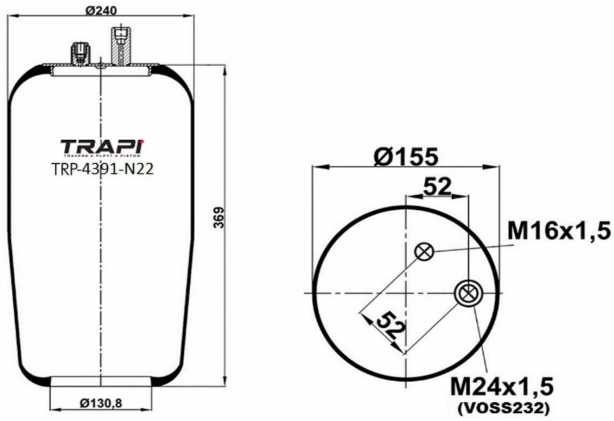

TRP-4391-N22 AIR SPRING WITHOUT PISTON

OEM REFERENCES		CROSS REFERENCES	
		Contitech	4391 N P22**SA