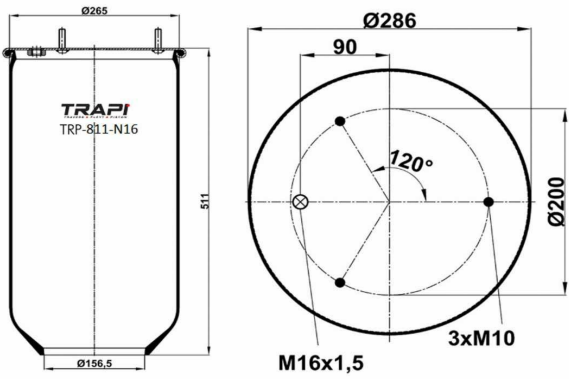

TRP-811-N16 AIR SPRING WITHOUT PISTON

OEM REFERENCES		CROSS REFERENCES	
DAF	67452	Contitech	811M16

TRP-811-N2 AIR SPRING WITHOUT PISTON