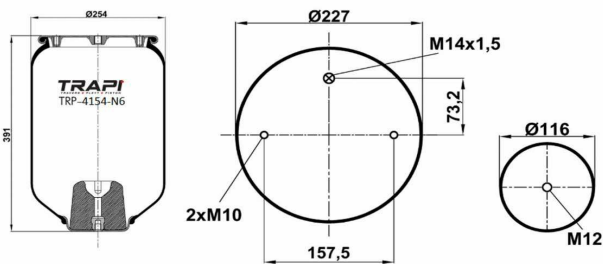

TRP-4154-N6

AIR SPRING WITHOUT PISTON

OEM REFERENCES

CROSS REFERENCES

Airtech 34154-06P 121962
Firestone 1T15M-4
Firestone W01M587283**SA