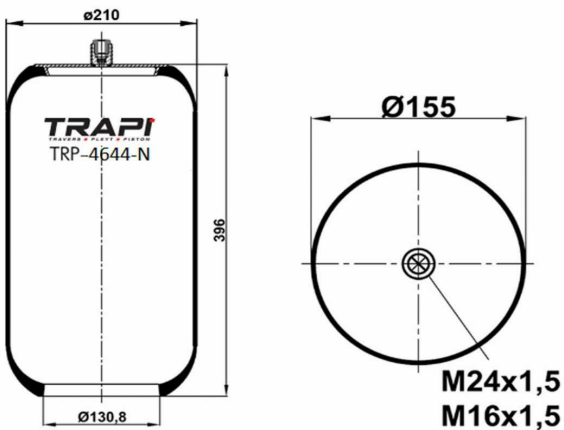

TRP-4644-N AIR SPRING WITHOUT PISTON

OEM REFERENCES		CROSS REFERENCES	
EVO-BUS	A6293270001	Contitech	4644N

TRP-4705-N

AIR SPRING WITHOUT PISTON

OEM REFERENCES		CROSS REFERENCES	
MAN	81.43601.0155	Contitech	4705N1P01
		Goodyear	1R12-831