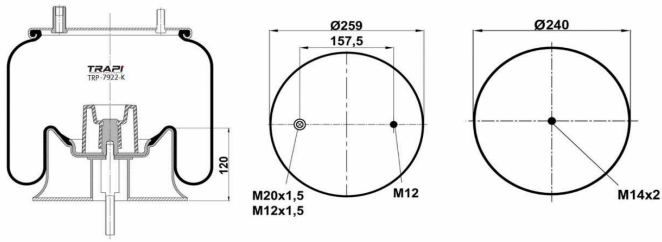

TRP-7922-K COMPLETE WITH METAL PISTON

OEM REFERENCES		CROSS REFERENCES	
BMC	827-DCX/ZCX/ZCF	Vibracoustic	VIDK27b-1
BMC	832-YCX		
BMC	1142-DCX		
HENDRICKSON	HS507922		

TRP-7922-KP COMPLETE WITH PLASTIC PISTON