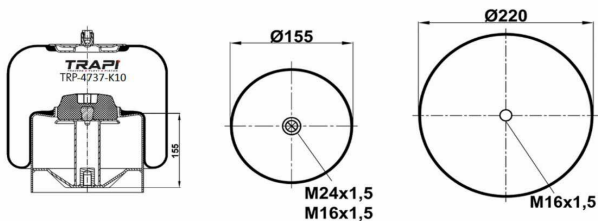

TRP-4737-K10

COMPLETE WITH METAL PISTON

OEM REFERENCES		CROSS REFERENCES	
MERCEDES-BENZ	A9423203721	Contitech	4737 N P21 (Voss232)