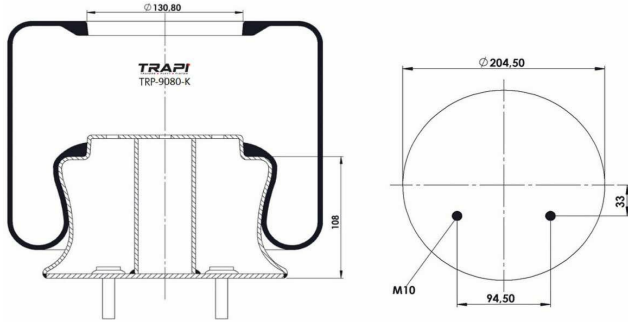

TRP-902-K COMPLETE WITH METAL PISTON

OEM REFERENCES		CROSS REFERENCES	
RENAULT V.I	5010211724	Contitech	902MB

TRP-902-K1

OEM REFERENCES		CROSS REFERENCES	

TRP-9080-K

COMPLETE WITH METAL PISTON

OEM REFERENCES		CROSS REFERENCES	
VOLVO	20725459	Goodyear	9553
VOLVO	20535876	Goodyear	556-03-9080