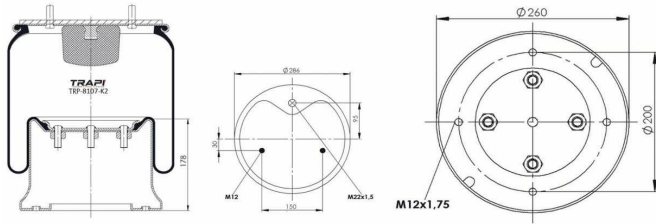

TRP-8107-K2 COMPLETE WITH METAL PISTON

OEM REFERENCES		CROSS REFERENCES	
SCHMITZ	017 685	Airtech	30285 K
WEWELER	US04031	Goodyear	1R14-784
		Phoenix	1D28F-5

TRP-811-A COMPLETE WITH METAL PISTON