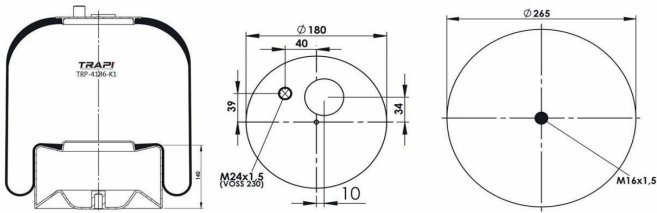

TRP-4186-K1 COMPLETE WITH METAL PISTON

OEM REFERENCES		CROSS REFERENCES	
DAIMLER CHRYSLER	A 942 320 16 21	Airtech	34186-01K (Voss230)
		Contitech	4186 NP01 (Voss230)