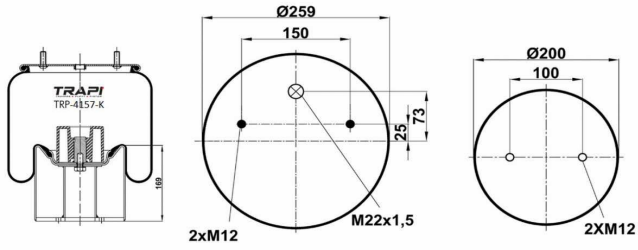

TRP-4157-K COMPLETE WITH METAL PISTON

OEM REFERENCES		CROSS REFERENCES	
MERCEDES	9463281401	Contitech	4157NP04**CA

TRP-4157-K12

OEM REFERENCES		CROSS REFERENCES	

TRP-4157-K13

OEM REFERENCES		CROSS REFERENCES	
	RML 78385 C		
	V1 D23 G-4 WB		
HENDRICKSON	HS508385		
IVECO	504108867