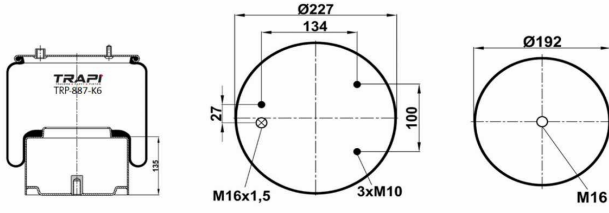

TRP-887-K6 COMPLETE WITH METAL PISTON

OEM REFERENCES		CROSS REFERENCES	
DAF	1697684	Contitech	887MK1
DAF	0392022	Firestone	W01M588683
		Firestone	1T15LNR-3
		Goodyear	1R11-798