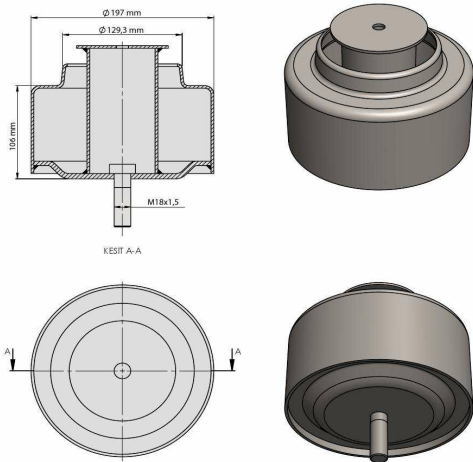

TRP - 1019

TRP-1019 BMC PROBUS AIR SPRING LOWER PISTON

OEM REFERENCES		CROSS REFERENCES	
BMC	53RS900083	BLACKTECH	RML 9755 C3