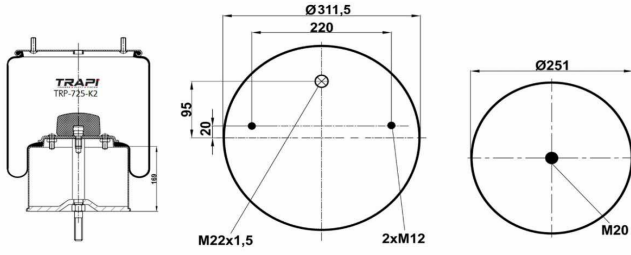

TRP-725-K2 COMPLETE WITH METAL PISTON

OEM REFERENCES		CROSS REFERENCES	
GIGANT	166217	Cf Gomma	1TCS360-45 202964
		Contitech	725NP02
		Firestone	W01M588969
		Firestone	1T66E-10.8
		Goodyear	1R14-747
		Phoenix	1DF32