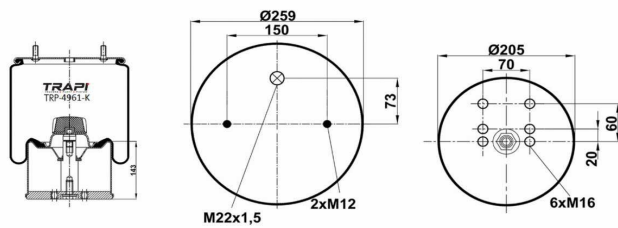

TRP-4961-K COMPLETE WITH METAL PISTON

OEM REFERENCES		CROSS REFERENCES	
BPW	05.429.42.04.0	Contitech	4961NP02**CA