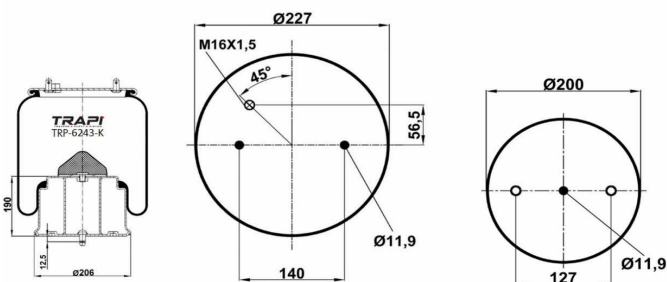

TRP-6243-K COMPLETE WITH METAL PISTON

OEM REFERENCES		CROSS REFERENCES	
SCANIA	2024288	Airtech	331243K
SCANIA	1726243	Contitech	6715 N P02
SCANIA	2024291	Goodyear	1R11-869
		Goodyear	1R11-838