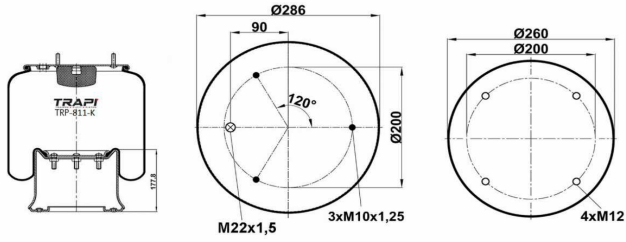

TRP-811-K COMPLETE WITH METAL PISTON

OEM REFERENCES		CROSS REFERENCES	
DAF	1384274	Airtech	391324 K
RENAULT V.I	5000745918	Cf Gomma	1T19E-2 203878
		Contitech	811MB
		Dunlop	D13B34
		Goodyear	1R14-718