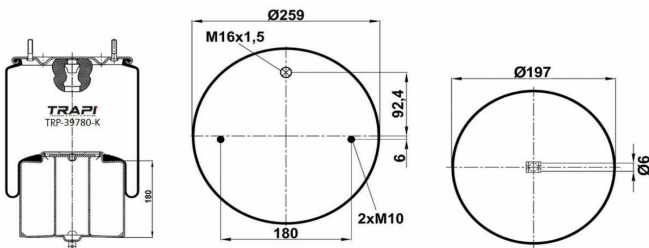

TRP-3726-K COMPLETE WITH METAL PISTON

OEM REFERENCES		CROSS REFERENCES	
TROUILLET	F01008696	Goodyear	1R13-726

TRP-3728-K COMPLETE WITH METAL PISTON

OEM REFERENCES		CROSS REFERENCES	
KAISER	F01008697	Goodyear	1R13-728

TRP-39780-K COMPLETE WITH METAL PISTON

OEM REFERENCES		CROSS REFERENCES	
VOLVO	1 629 780	Airtech	39780K 132962
VOLVO	20 554 763