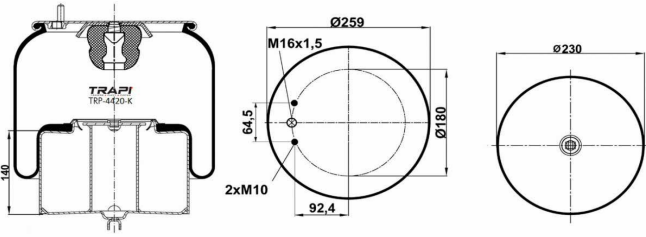

TRP-4420-K

COMPLETE WITH METAL PISTON

OEM REFERENCES		CROSS REFERENCES	
VOLVO	1076075	Contitech	4420 N P01
VOLVO	1076076	Firestone	1T17BR-8
VOLVO	20554756	Firestone	W01 M58 9707