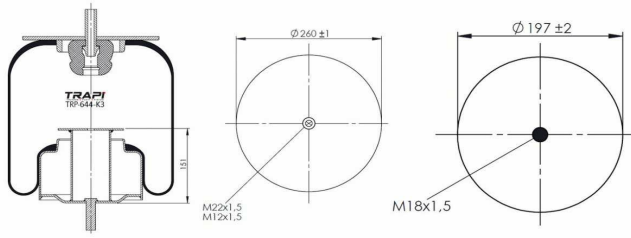

TRP-644-K3 COMPLETE WITH METAL PISTON

OEM REFERENCES		CROSS REFERENCES	
BMC	53RS900083