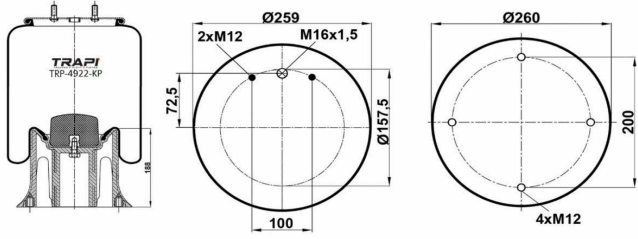

TRP-4922-KP COMPLETE WITH PLASTIC PISTON

OEM REFERENCES		CROSS REFERENCES	
RENAULT V.I	5010600262	Airtech	34922 KPP / 135422
		Contitech	4922MB