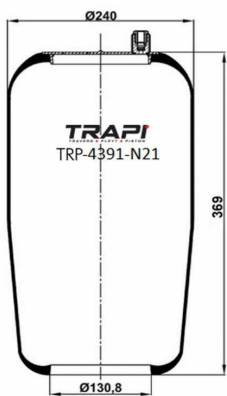

OEM REFERENCES		CROSS REFERENCES	
		Contitech	4391 N P21**SA