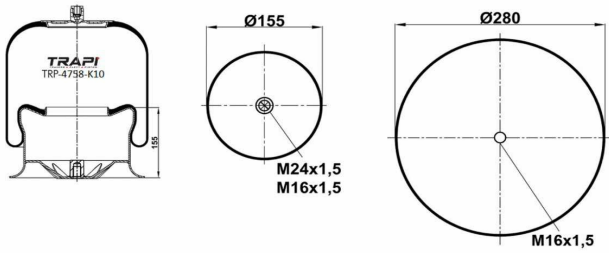

TRP-4758-K10 COMPLETE WITH METAL PISTON

OEM REFERENCES		CROSS REFERENCES	
MERCEDES-BENZ	A9423204821	Contitech	4758 N P21 (Voss232)