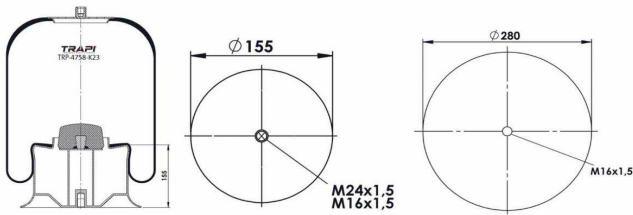

TRP-4758-K23 COMPLETE WITH METAL PISTON

OEM REFERENCES		CROSS REFERENCES	
MERCEDES	A 942 320 06 17	Contitech	4758 N P23
MERCEDES	A 942 320 33 21