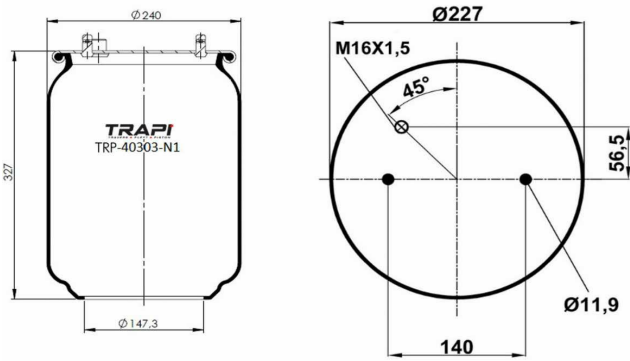

TRP-40303-N1 AIR SPRING WITHOUT PISTON

OEM REFERENCES		CROSS REFERENCES	
		Goodyear	1R11-837**SA