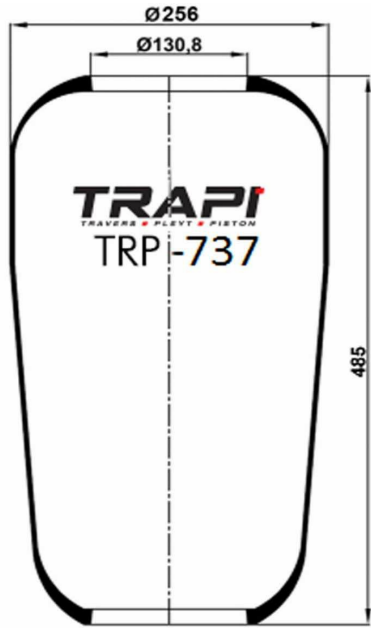

TRP-737 ROLL AIR SPRING

OEM REFERENCES		CROSS REFERENCES	
MENARRINI	178739	Cf Gomma	1S320-23 89756
MERCEDES-BENZ	A3933280101	Contitech	737N
		Firestone	1R2A480330
		Firestone	W010950211
		Phoenix	1F26
		Taurus	B127