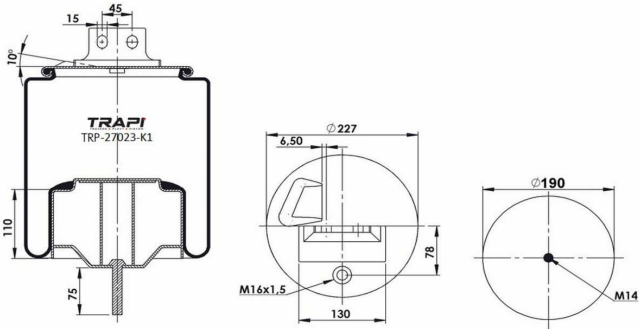

TRP-27023-K1 COMPLETE WITH METAL PISTON

OEM REFERENCES		CROSS REFERENCES	
IVECO STRALIS	41270463	Cf Gomma	206687 ITS 270-23C

TRP-27023-K2 COMPLETE WITH METAL PISTON

OEM REFERENCES		CROSS REFERENCES	
IVECO STRALIS	41270465	Cf Gomma	206684 ITS 270-23C