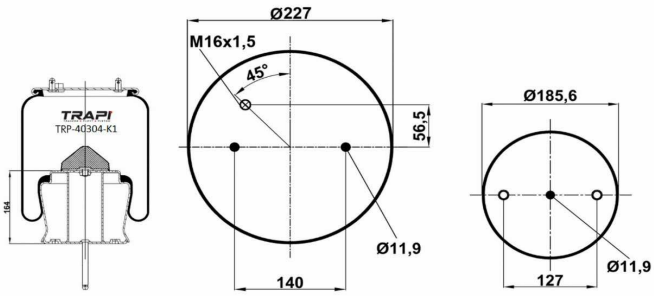

TRP-40304-K1 COMPLETE WITH METAL PISTON

OEM REFERENCES		CROSS REFERENCES	
SCANIA	1726240	Goodyear	1R11-834
		Goodyear	566-22-3-545