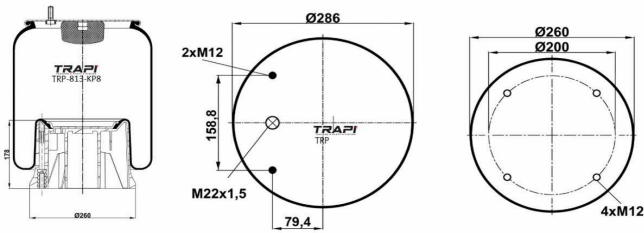

TRP-813-KP8 COMPLETE WITH PLASTIC PISTON

OEM REFERENCES		CROSS REFERENCES	
		Dunlop	D13B29**CPL
		Firestone	W01M587502**CPL
		Firestone	1T19L-11
		Goodyear	1R14-709**CPL
		Phoenix	1D28B-4**CPL
		Springride	D13B29
		Taurus	KR622-06**CPL
		Vibracoustic	VID28B-4**CPL