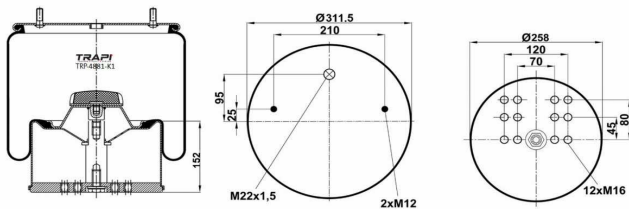

TRP-4881-KP1 COMPLETE WITH PLASTIC PISTON

OEM REFERENCES		CROSS REFERENCES	
BPW	05.429.43.41.0	Contitech	4881 N P30
BPW	BPW36K	Contitech	4881NP02**CPL
BPW	05.801.21.29.0	Dunlop	D14B44**CPL
		Firestone	W01 M58 8666 (Opposite Position)
		Firestone	W01M588602**CPL
		Firestone	1T66D-7.0
		Goodyear	1R14-757**CPL