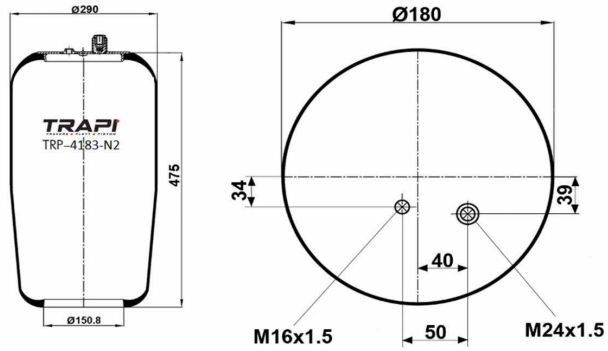

TRP-4183-N2 AIR SPRING WITHOUT PISTON

OEM REFERENCES		CROSS REFERENCES	
		Contitech	4183 N4
		Contitech	4183 N1