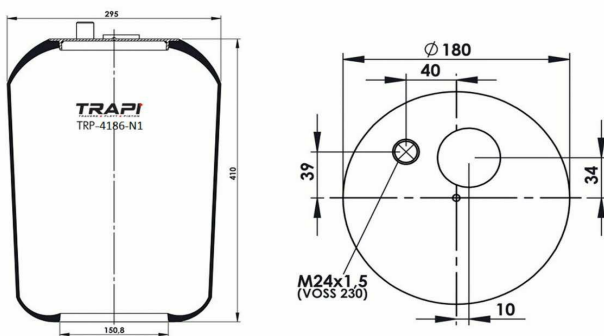

TRP-4186-N1 AIR SPRING WITHOUT PISTON

OEM REFERENCES		CROSS REFERENCES	
DAIMLER CHRYSLER	A 942 320 16 21	Airtech	34186-01K**SA (Voss230)
		Contitech	4186 NP01 (Voss230)