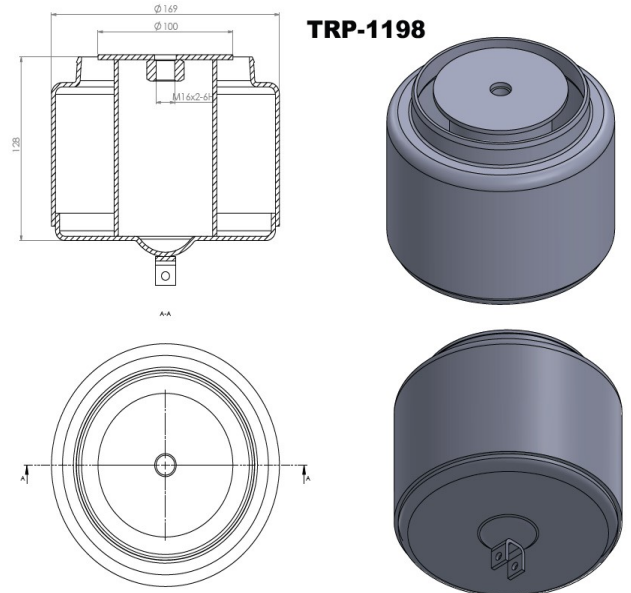

TRP-1198

TRP-1198 AIR SPRING PISTON

OEM REFERENCES		CROSS REFERENCES	
VOLVO	20554752	CONTITECH	54752M
		FEBI	46271