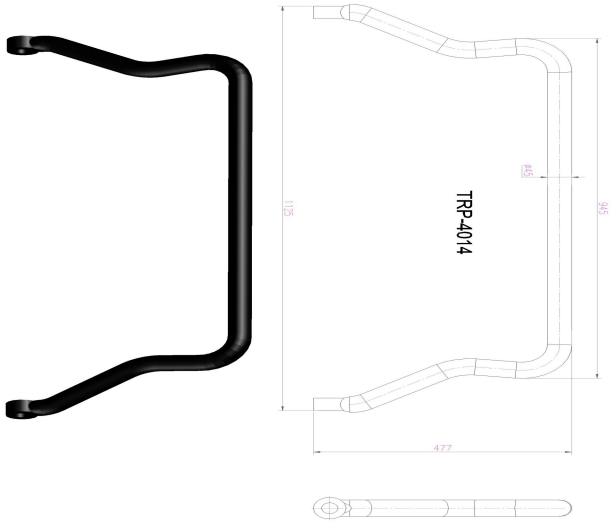

TRP-4014 MERCEDES TRAVEGO STABILIZATOR

OEM REFERENCES		CROSS REFERENCES	
MERCEDES	6293230365		
MERCEDES	6293230665		
MERCEDES	6290030032		
MERCEDES	6290030232		
MERCEDES	6293230565		
MERCEDES	6293230465		

TRP-4015 UNİMOG STABILIZATOR