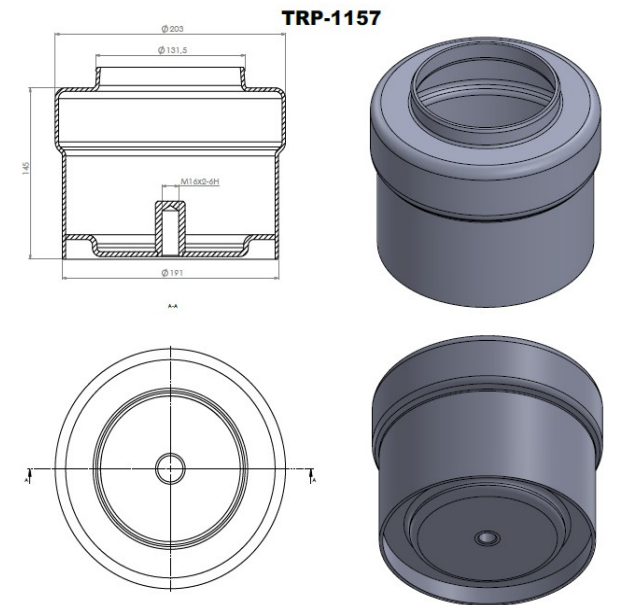

TRP-1157 AIR SPRING PISTON

OEM REFERENCES		CROSS REFERENCES	
DAF	1529835	FIRESTONE	1T5LLR5
DAF	1279141	FIRESTONE	W01M588679
DAF	1698434	CONTITECH	889MK2
DAF	99984	BLACKTECH	RML 7990 C/2
DAF	0099984