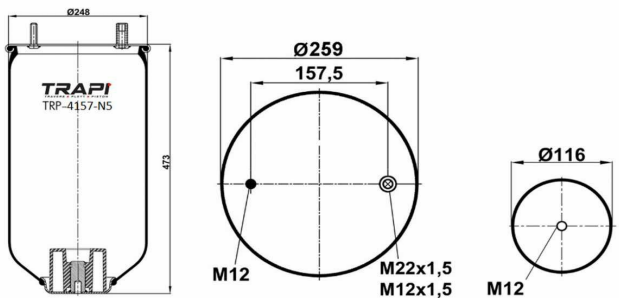

TRP-4157-N5 AIR SPRING WITHOUT PISTON

OEM REFERENCES		CROSS REFERENCES	
		Contitech	4157 N P02
		Contitech	4157 N P05**SA