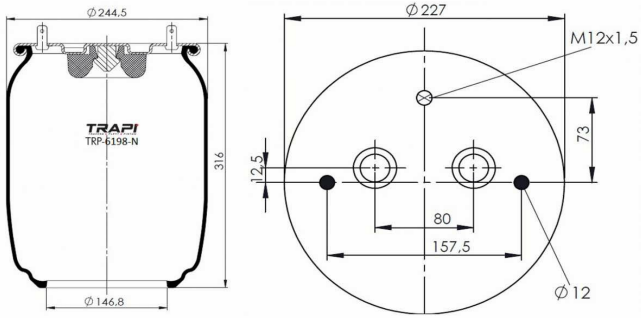

TRP-6198-N AIR SPRING WITHOUT PISTON

OEM REFERENCES		CROSS REFERENCES	
SCANIA	1362143**SA	Airtech	36198P 123112
SCANIA	1386198**SA