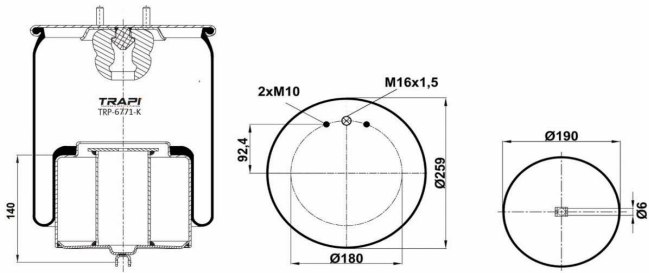

TRP-6771-K COMPLETE WITH METAL PISTON

OEM REFERENCES		CROSS REFERENCES	
VOLVO	20 554 771	Airtech	36771 K
		Contitech	54771 M