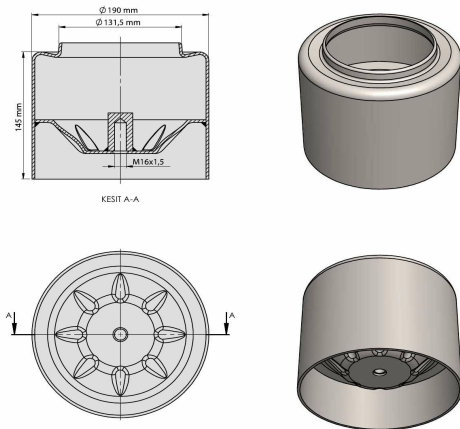

TRP - 1082

TRP-1082 MERCEDES AIR SPRING LOWER PISTON

OEM REFERENCES		CROSS REFERENCES	
MERCEDES	9423205321	CONTITECH	4391 N P21