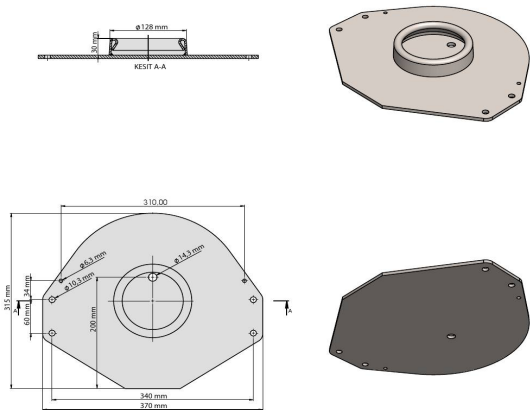

TRP - 2000

TRP-2000 SETRA REAR AIR SPRING TOP PLATE

OEM REFERENCES		CROSS REFERENCES	
SETRA	107233610211C	CF GOMMA	92574
		GART	276.0.390
		FIRESTONE	W01 095 01 18
		DUNLOP	PNP301470102
		CONTITECH	644 N
		BLACKTECH	RL 9755
		AIRTECH	3644
		GOOD YEAR	8017
		PHOENIX	1 E 21
		VIBRACOUSTIC	V 1 E 21

TRP - 2001

TRP-2001 SETRA FRONT AIR SPRING TOP PLATE

OEM REFERENCES		CROSS REFERENCES	
SETRA	107231010204C	CF GOMMA	8018
		GART	297.0.390
		FIRESTONE	W01 095 0021
		DUNLOP	PNP3049800101
		CONTITECH	661 N
		BLACKTECH	RL 9772
		AIRTECH	3661
		PHOENIX	1 E 25
		VIBRACOUSTIC	V 1 E 25(-2)

TRP-2002 BMC PROBUS AIR SPRING TOP PLATE

OEM REFERENCES		CROSS REFERENCES