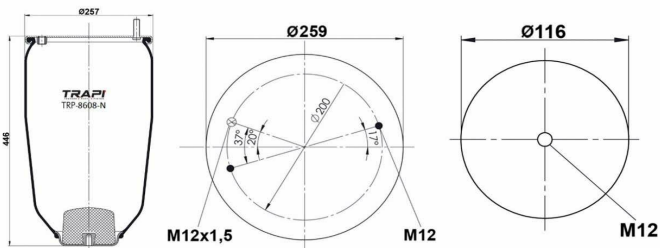

TRP-836-N3 AIR SPRING WITHOUT PISTON

OEM REFERENCES		CROSS REFERENCES	
BMC BELDE	7B 100323BMC P		

TRP-836-N5 AIR SPRING WITHOUT PISTON

OEM REFERENCES		CROSS REFERENCES	
		Contitech	836 N P05**SA

TRP-8608-N AIR SPRING WITHOUT PISTON