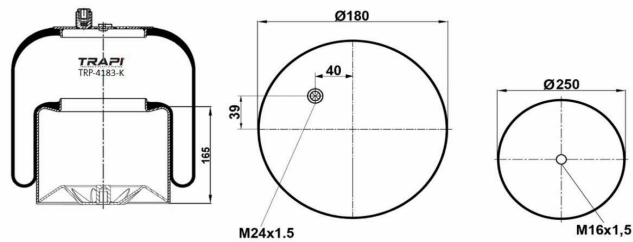

TRP-4183-K AIR SPRING WITH METAL PISTON

OEM REFERENCES		CROSS REFERENCES	
MERCEDES-BENZ	A9423201321	Contitech	4183 NP01 (Voss230)
		Contitech	4183 NP03 (Voss230)