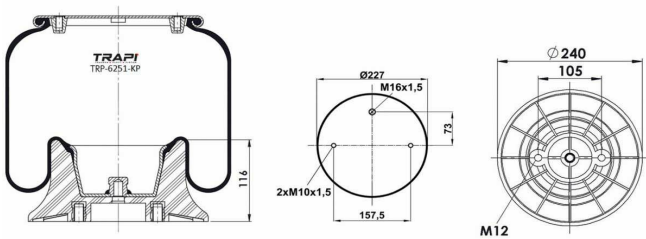

TRP-6251-KP

COMPLETE WITH PLASTIC PISTON

OEM REFERENCES		CROSS REFERENCES	
		Firestone	W01 M58 6251**CPL