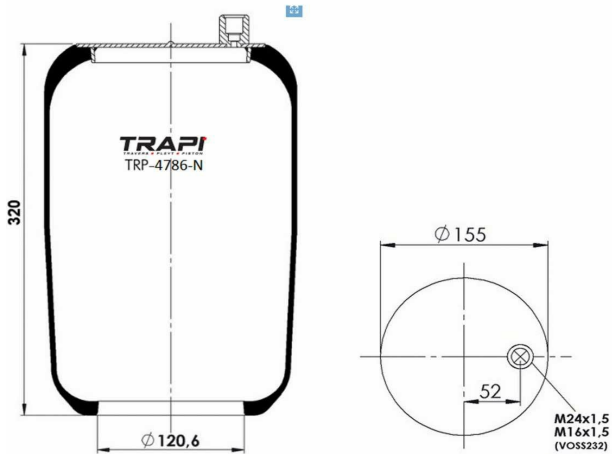

TRP-4786-N AIR SPRING WITHOUT PISTON

OEM REFERENCES		CROSS REFERENCES	
		Contitech	4786 N P21**SA (VOSS 232)