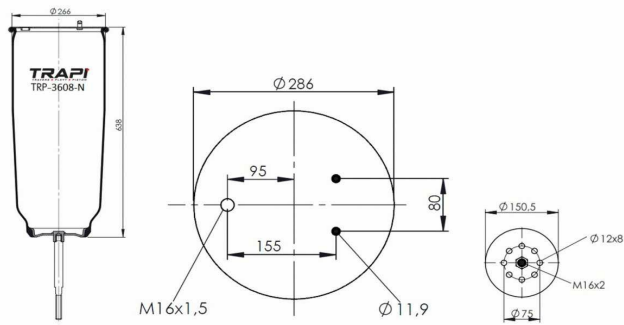

TRP-3608-N AIR SPRING WITHOUT PISTON

OEM REFERENCES

CROSS REFERENCES

Contitech 6700 NP02**SA

Contitech 3608 N P01**SA