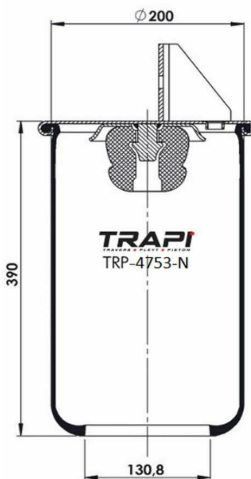

OEM REFERENCES		CROSS REFERENCES	
VOLVO	1079718	Contitech	4718NP02
VOLVO	101075363		

TRP-4737-N1

AIR SPRING WITHOUT PISTON

OEM REFERENCES

CROSS REFERENCES

Contitech 4737N

TRP-4753-N

AIR SPRING WITHOUT PISTON