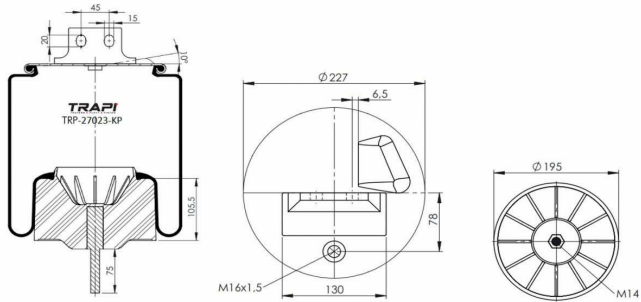

OEM REFERENCES		CROSS REFERENCES	
IVECO STRALIS	42559765**CPL	Cf Gomma	207172 ITS 270-23C