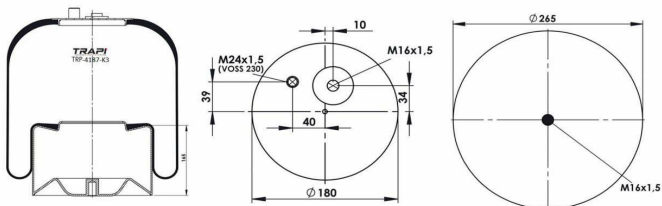

TRP-4187-K3 COMPLETE WITH METAL PISTON

OEM REFERENCES		CROSS REFERENCES	
DAIMLER CHRYSLER	A 942 320 19 21	Contitech	4187 NP02 (Voss230)