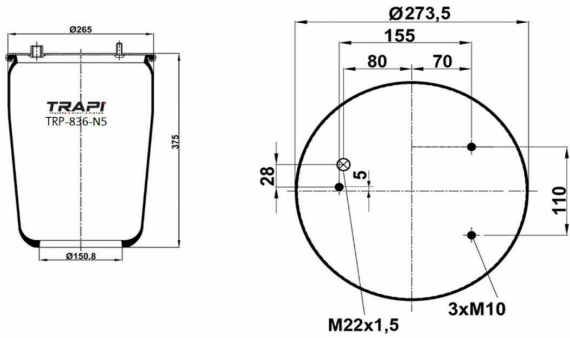

TRP-836-N5 AIR SPRING WITHOUT PISTON

OEM REFERENCES		CROSS REFERENCES	
		Contitech	836 N P05**SA