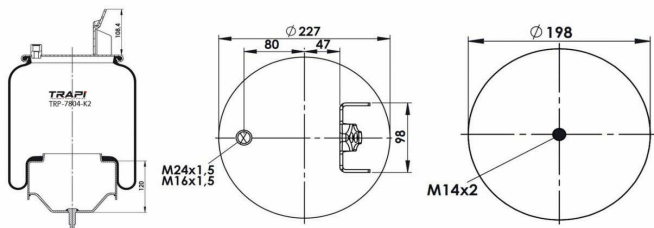

TRP-7804-K2 COMPLETE WITH METAL PISTON

OEM REFERENCES		CROSS REFERENCES	
VOLVO	21961447	Airtech	37805 K
VOLVO	20 582 212	Contitech	6606 N P02
VOLVO	20 531 988