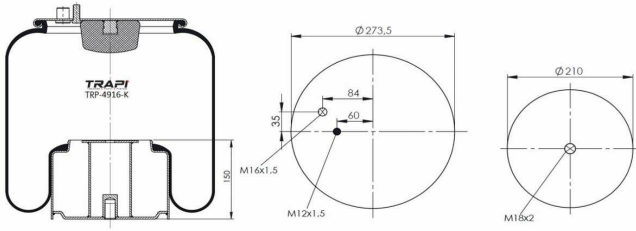

TRP-4916-K COMPLETE WITH METAL PISTON

OEM REFERENCES		CROSS REFERENCES	
		Contitech	4916 N1 P07