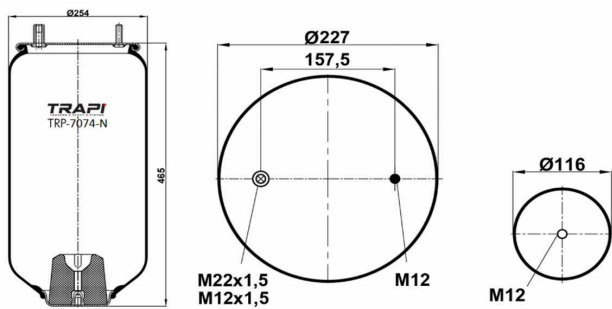

TRP-7074-N AIR SPRING WITHOUT PISTON

OEM REFERENCES		CROSS REFERENCES	
		Firestone	W01M587074**SA