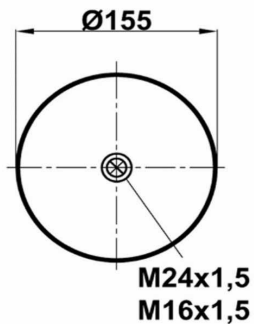

TRP-4759-N AIR SPRING WITHOUT PISTON

OEM REFERENCES		CROSS REFERENCES	
MERCEDES-BENZ	A9423270401	Contitech	4759N