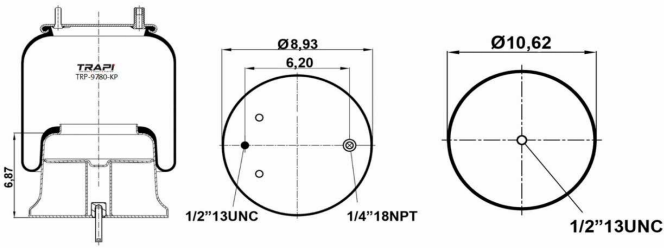

TRP-9780-KP COMPLETE WITH PLASTIC PISTON (AMERICAN TYPE)

OEM REFERENCES		CROSS REFERENCES	
FREIGHTLINER	161673000		
FREIGHTLINER	1613810000