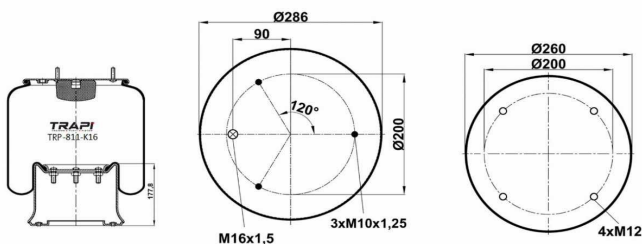

TRP-811-K16 COMPLETE WITH METAL PISTON

OEM REFERENCES		CROSS REFERENCES	
DAF	0 526 823	Contitech	811M16K1
		Dunlop	D13B36
		Firestone	1T19L-11
		Firestone	W01M586334
		Goodyear	1R14-719
		Phoenix	1D28B-7
		Taurus	KR622-31