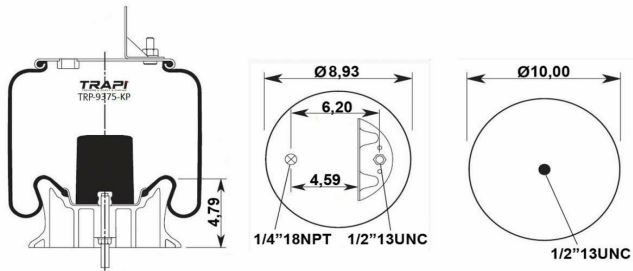

TRP-9375-KP COMPLETE WITH PLASTIC PISTON

OEM REFERENCES		CROSS REFERENCES	
HENDRICKSON	50899-1	Contitech	910-18.5P451
HENDRICKSON	50899-2	Firestone	W013589375
TRIANGLE	8451	Goodyear	1S12-031
MACK	57QL414M	Goodyear	1R12-404