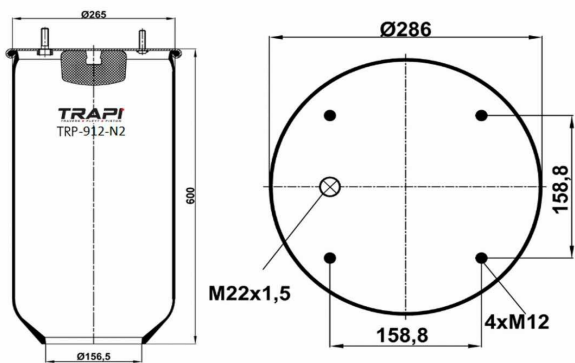

TRP-912-N2

AIR SPRING WITHOUT PISTON

OEM REFERENCES

CROSS REFERENCES

Contitech 912NP02**SA