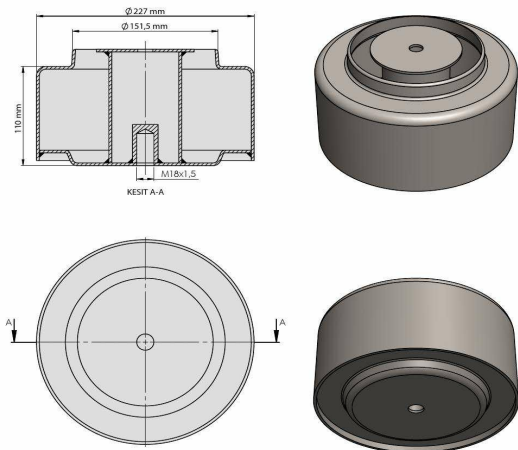

OEM REFERENCES		CROSS REFERENCES	
BMC	53RS900144		
BMC	7B70311		

TRP - 1019

TRP-1019 BMC PROBUS AIR SPRING LOWER PISTON

OEM REFERENCES		CROSS REFERENCES	
BMC	53RS900083	BLACKTECH	RML 9755 C3

TRP - 1020

TRP-1020 BMC PROBUS AIR SPRING LOWER PISTON