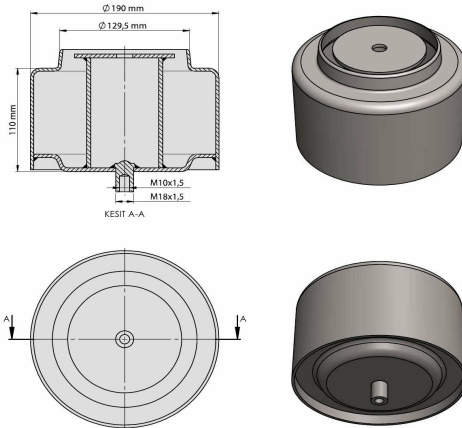

TRP - 1089

TRP-1089 RENAULT AIR SPRING LOWER PISTON

OEM REFERENCES		CROSS REFERENCES	
RENAULT	5006172377	AIRTECH	31415 -01 K
		BLACKTECH	RML 92526 C
		CONTITECH	1415 NP 01