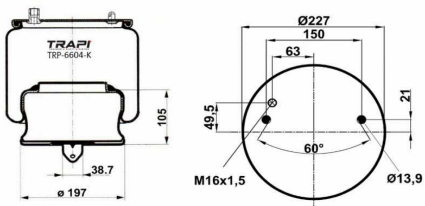

OEM REFERENCES		CROSS REFERENCES	
VOLVO	70376919	Phoenix	1DF17-1
VOLVO	20573108	Contitech	6604 N P01
VOLVO	70376911	Airtech	36108 K / 135832
VOLVO	70321692	Vibracoustic	V 1 DF 16 E-1
VOLVO	70313718		
VOLVO	70321690		
VOLVO	20573109