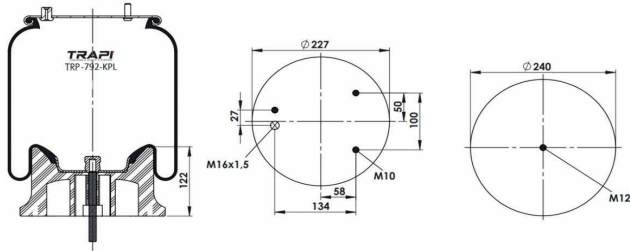

TRP-792-KP COMPLETE WITH PLASTIC PISTON

OEM REFERENCES		CROSS REFERENCES	
DAF	1 448 543	Contitech	792 N P01
DAF	1 698 436	Firestone	W01M588678