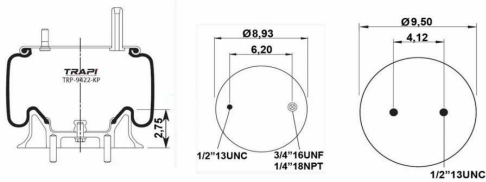

OEM REFERENCES		CROSS REFERENCES	
WESTAR PART	87-79422	Goodyear	1R11-028
	TRIANGLE 8314	Firestone	W013589422
	KENWORTH K303-15	Contitech	4151NP03
	KENWORTH K303-14		
	KENWORTH K303-6		
	EUCLID PART E-FS9422		
	AUTOMANN PART 1DK20D-9422