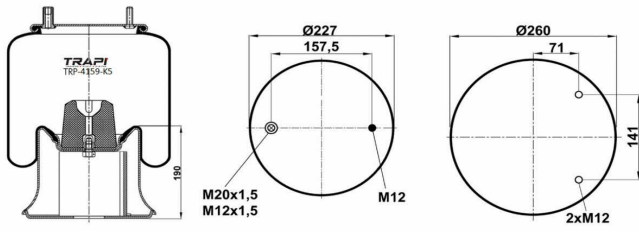

TRP-4159-K5 COMPLETE WITH METAL PISTON

OEM REFERENCES		CROSS REFERENCES	
FRUEHAUF	UJB0203-001	Contitech	4159NP07
FRUEHAUF	1524873	Dunlop	D12B15
FRUEHAUF	202302	Firestone	1T15M-9
		Firestone	W01M588859
		Goodyear	1R12-702
		Taurus	KR509-9091
		Vibracoustic	V1 DK 21 B-9