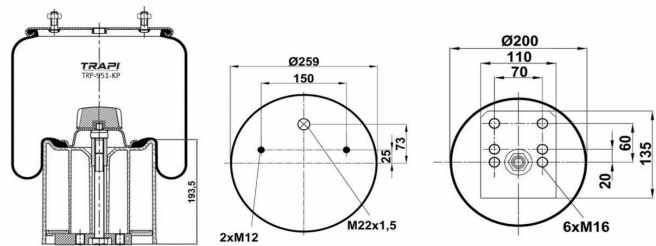

TRP-951-KP

COMPLETE WITH PLASTIC PISTON

OEM REFERENCES		CROSS REFERENCES	
		Contitech	951 MB**CPL