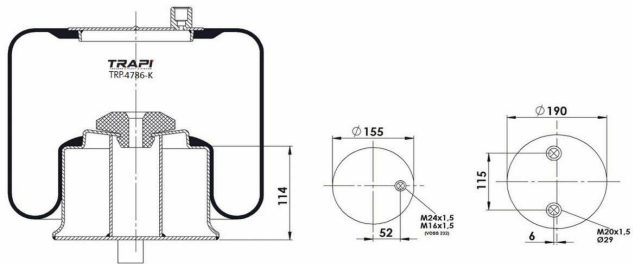

TRP-4786-K

COMPLETE WITH METAL PISTON

OEM REFERENCES		CROSS REFERENCES	
MERCEDES	A 942 320 45 21	Contitech	4786 N P21 (VOSS 232)
		Airtech	34786-21 K (VOSS 232)