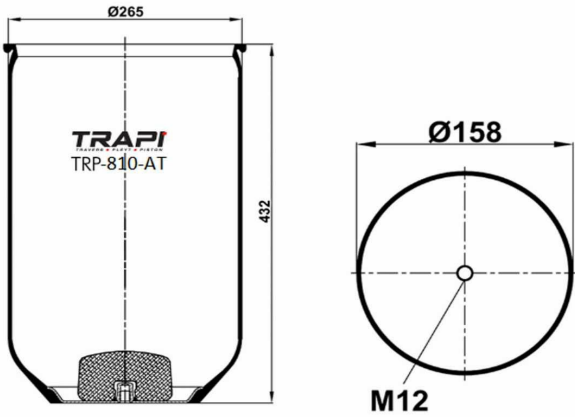

TRP-810-AT COMPLETE WITH METAL PISTON

OEM REFERENCES		CROSS REFERENCES	
MAN	81.43601.6019	Cf Gomma	1T19E-1 93702
PEGASO	174933	Contitech	810NTB
		Firestone	1T19L-7
		Goodyear	1R14-713
		Firestone	W01M580749
		Phoenix	1DK28A-4
		Taurus	UR621-03