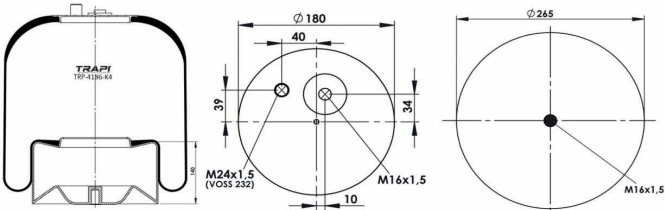

TRP-4186-K4 COMPLETE WITH METAL PISTON

OEM REFERENCES		CROSS REFERENCES	
DAIMLER CHRYSLER	A 942 320 25 21	Airtech	34186-24K (Voss232)
DAIMLER CHRYSLER	A 942 320 71 21	Contitech	4186 NP24 (Voss232)
		Contitech	4186 NP22 (Voss232)