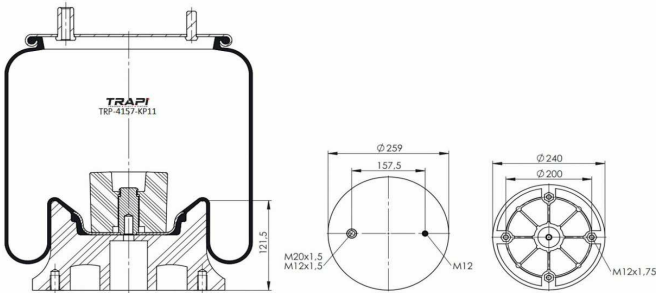

TRP-4157-KP11 COMPLETE WITH PLASTIC PISTON

OEM REFERENCES		CROSS REFERENCES	
FRUEHAUF	78580	Airtech	39002-A3/08 CPP
NEWAY	905 572 33		
SAMRO	H2501869