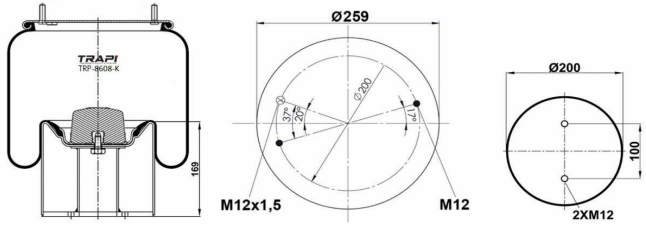

TRP-836-KP2 COMPLETE WITH PLASTIC PISTON

OEM REFERENCES		CROSS REFERENCES	
		Contitech	836M2K1**CPL

TRP-8608-K COMPLETE WITH METAL PISTON

OEM REFERENCES		CROSS REFERENCES	
		Airtech	38608 KPP**CA

TRP-8608-KP COMPLETE WITH PLASTIC PISTON