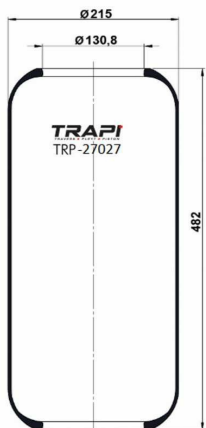

OEM REFERENCES		CROSS REFERENCES	
		toyo	TRL 270

TRP-27025 ROLL AIR SPRING

OEM REFERENCES		CROSS REFERENCES	
		Cf Gomma	1S270-25C

TRP-27026 ROLL AIR SPRING

OEM REFERENCES		CROSS REFERENCES	
IVECO	500364686	Cf Gomma	1S270-26C
		Firestone	1R1B415-270
		Firestone	W01-095-0295
		Gart	290.0.420
		Gart	D290
		Vibracoustic	VIE21E