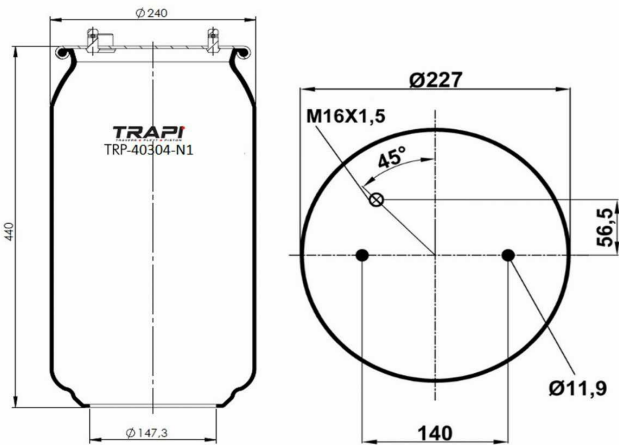

TRP-40304-N1 AIR SPRING WITHOUT PISTON

OEM REFERENCES

CROSS REFERENCES

Goodyear 1R11-834**SA