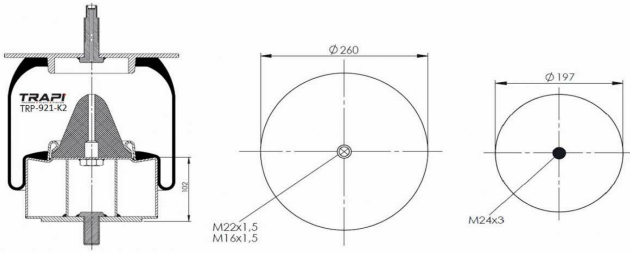

TRP-921-K2 COMPLETE WITH METAL PISTON

OEM REFERENCES		CROSS REFERENCES	
BMC	53RS900131