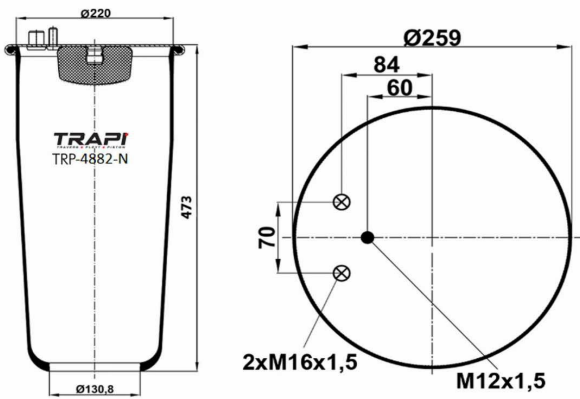

TRP-4882-N AIR SPRING WITHOUT PISTON

OEM REFERENCES		CROSS REFERENCES	
MAN	81.43601.0151	Contitech	4882N1P01
		Goodyear	1R10-702