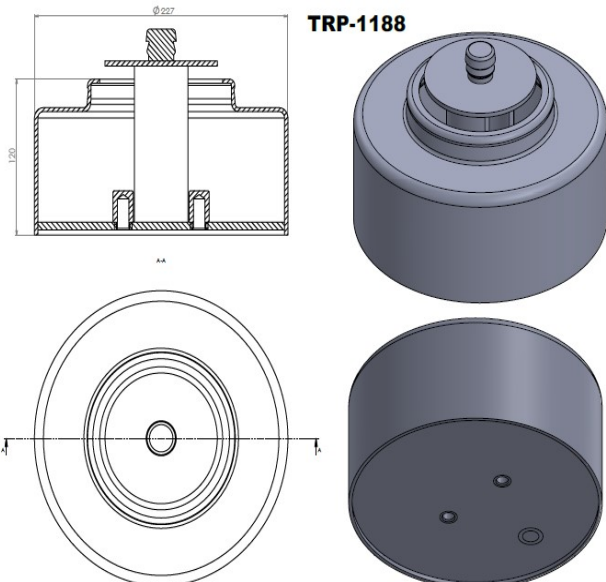

OEM REFERENCES		CROSS REFERENCES	
SCANIA	1440306	DUNLOPUK	01397AAP
SCANIA	492678	PHOENIX	1DF20A1
		GOODYEAR	1R11831

TRP-1188

TRP-1188 BMC NEOCITY FRONT AIR SPRING LOWER PISTON