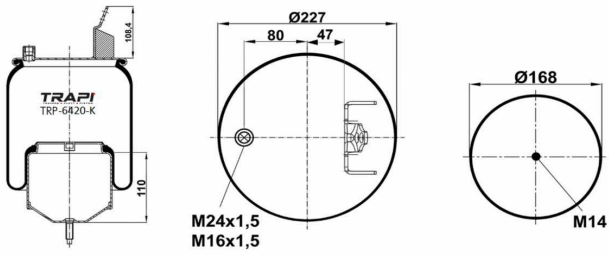

TRP-6420-K

COMPLETE WITH METAL PISTON

OEM REFERENCES

VOLVO 1076420
VOLVO 21961448
VOLVO 20531989
VOLVO 20582213
VOLVO 20374512
VOLVO 20456160

CROSS REFERENCES

Airtech 36420 K / 135282
Contitech 6600 N P02

TRP-644-K1

COMPLETE WITH METAL PISTON