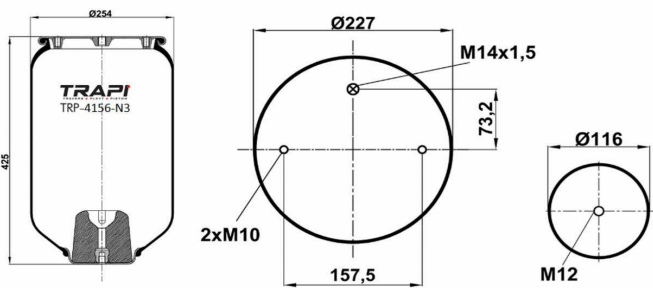

TRP-4156-N3 AIR SPRING WITHOUT PISTON

OEM REFERENCES		CROSS REFERENCES	
		Firestone	W013580734
		Firestone	1T15M-6