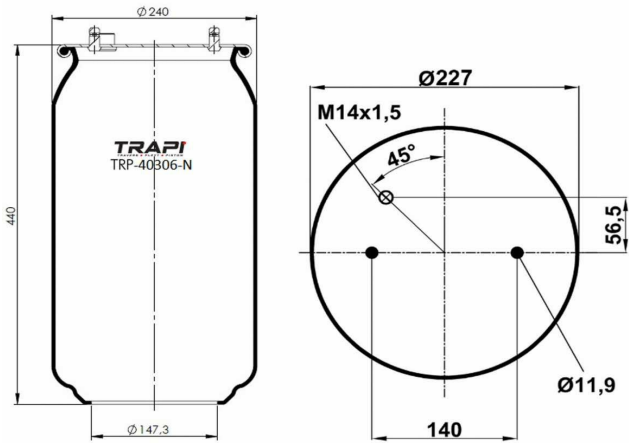

TRP-40306-N AIR SPRING WITHOUT PISTON

OEM REFERENCES		CROSS REFERENCES	
		Airtech	330306 K**SA