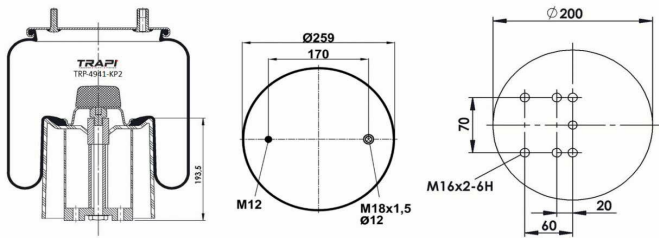

TRP-4941-KP2 COMPLETE WITH PLASTIC PISTON

OEM REFERENCES		CROSS REFERENCES	
		Contitech	4941 N P01**CPL