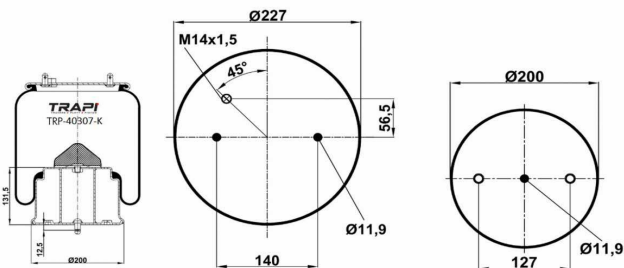

TRP-40307-K COMPLETE WITH METAL PISTON

OEM REFERENCES		CROSS REFERENCES	
SCANIA	1440307	Airtech	330307K 134682
SCANIA	475149	Goodyear	566-22-3-550
SCANIA	470919	Goodyear	1R11-845
SCANIA	1440860	Phoenix	1DF23B-2