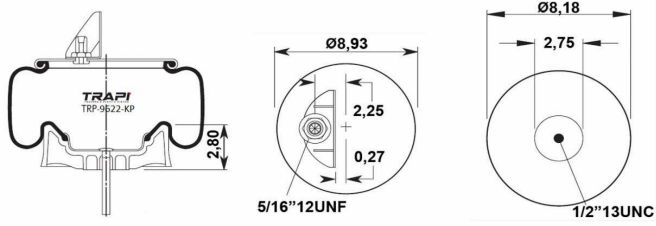

TRP-9622-KP COMPLETE WITH PLASTIC PISTON

OEM REFERENCES		CROSS REFERENCES	
KASSBOHRER	K-303-22	Goodyear	1R11-221
		Firestone	1T15LA-(-1) W01 358 9622