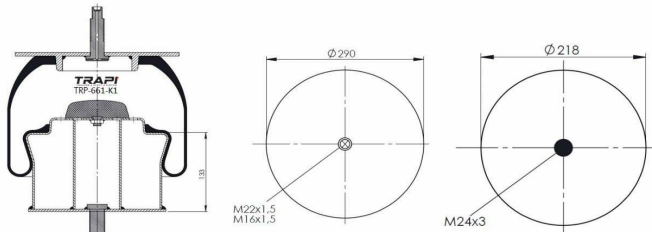

TRP-661-K1 COMPLETE WITH METAL PISTON

OEM REFERENCES		CROSS REFERENCES	
BMC	53RS900142