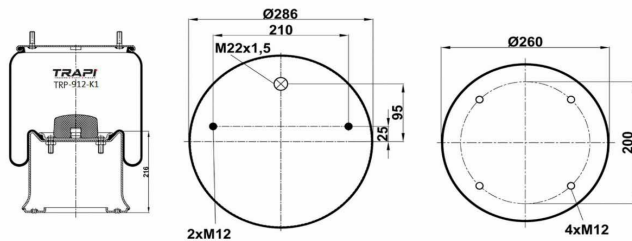

TRP-912-K1 COMPLETE WITH METAL PISTON

OEM REFERENCES		CROSS REFERENCES	
SAF	3.229.0030.00	Contitech	912NP01
SAF	3228103000	Firestone	W01M588502
		Firestone	1T19L-14