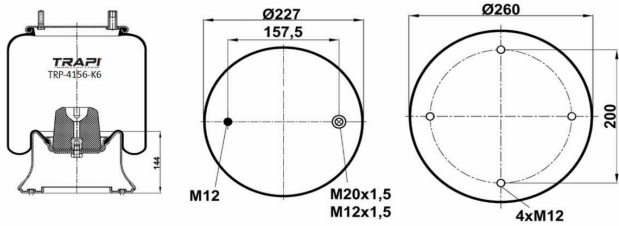

TRP-4156-K3 COMPLETE WITH METAL PISTON

OEM REFERENCES		CROSS REFERENCES	
FRUEHAUF	UJB 0207-001	Contitech	4156NP09
SMB	M001472	Dunlop	D12B16
		Firestone	1T15M-6
		Firestone	W01M589089
		Goodyear	1R12-706
		Taurus	KR506-28
		Taurus	KR506-9089

TRP-4156-K6 COMPLETE WITH METAL PISTON

OEM REFERENCES		CROSS REFERENCES	
		Contitech	4156 N P06
		Goodyear	1R12-719
		Vibracoustic	V 1 DK 23 K-28