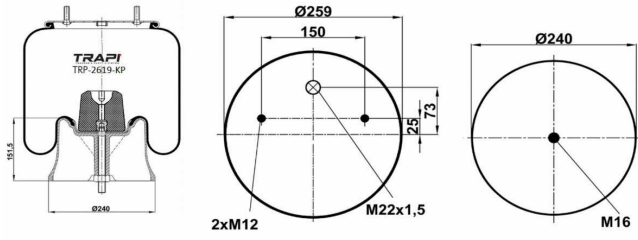

TRP-2619-KP COMPLETE WITH PLASTIC PISTON

OEM REFERENCES		CROSS REFERENCES	
		Airtech	32619 KPP / 132922