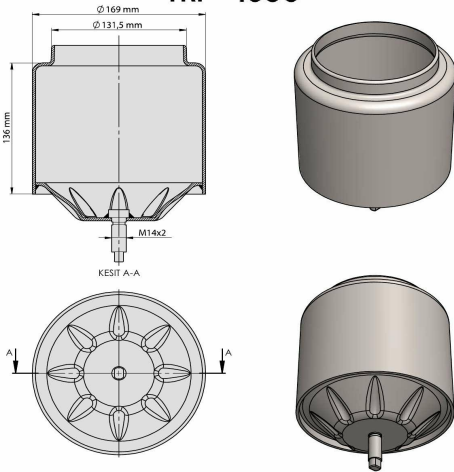

TRP - 1090

TRP-1090 VOLVO AIR SPRING LOWER PISTON

OEM REFERENCES		CROSS REFERENCES	
VOLVO	1076416	PHOENIX	1 DF 17 B-1
VOLVO	1075891	VIBRACOUSTIC	V 1 DF 16 D-1
VOLVO	20374510	BLACKTECH	RML 77527 C
VOLVO	20456152	CONTITECH	6608 NP 01
VOLVO	20531985	GOOD YEAR	1R10-704
VOLVO	20582215	FIRESTONE	W01 M588 474
VOLVO	31171693	AIRTECH	36416 K