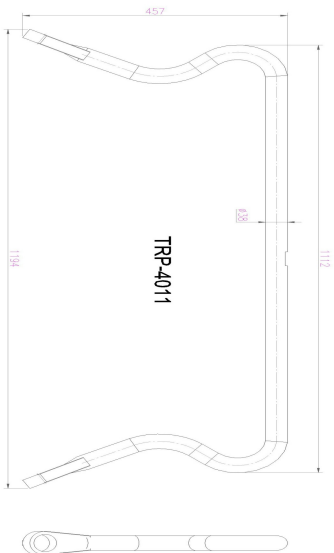

OEM REFERENCES		CROSS REFERENCES	
MERCEDES	3563200311