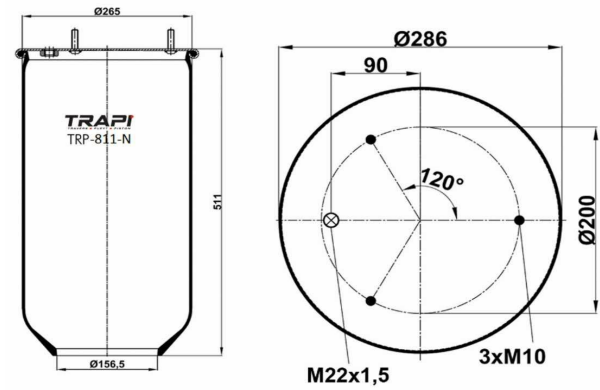

TRP-811-N AIR SPRING WITHOUT PISTON

OEM REFERENCES		CROSS REFERENCES	
DAF	676122	Contitech	811M
DAF	67306