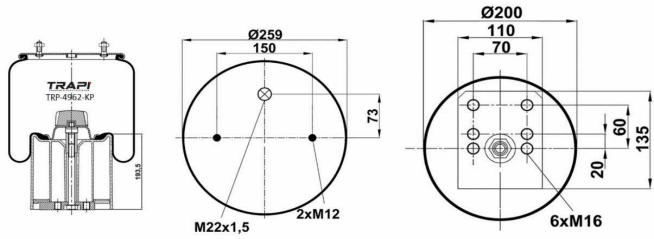

TRP-4962-KP COMPLETE WITH PLASTIC PISTON

OEM REFERENCES		CROSS REFERENCES	
		Contitech	4962 N P02**CPL