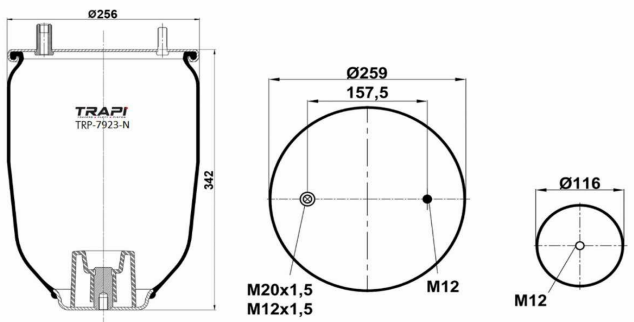

TRP-792-N AIR SPRING WITHOUT PISTON

OEM REFERENCES		CROSS REFERENCES	
		Contitech	792 N P01**SA

TRP-7922-N AIR SPRING WITHOUT PISTON

OEM REFERENCES		CROSS REFERENCES	
		Vibracoustic	VIDK27b-1**SA

TRP-7923-N AIR SPRING WITHOUT PISTON