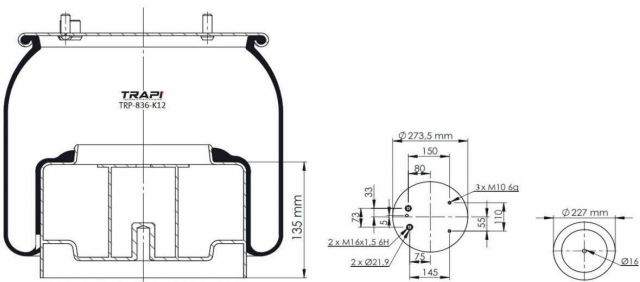

TRP-836-K10

COMPLETE WITH METAL PISTON

OEM REFERENCES		CROSS REFERENCES	
BMC	53RS900061		

TRP-836-K11 COMPLETE WITH METAL PISTON

OEM REFERENCES		CROSS REFERENCES	

TRP-836-K12 COMPLETE WITH METAL PISTON

OEM REFERENCES		CROSS REFERENCES	
DAF	83656 /1 697 687	Contitech	836 M2 K8
		Firestone	W01 M58 8703