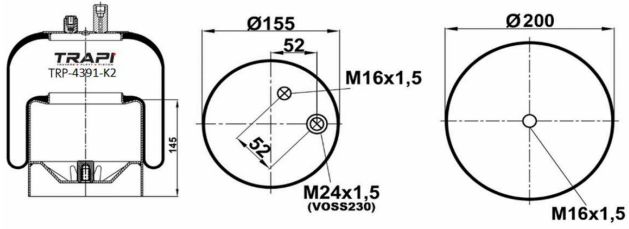

TRP-4391-K2 COMPLETE WITH METAL PISTON

OEM REFERENCES		CROSS REFERENCES	
MERCEDES-BENZ	A9423200721	Contitech	4391 N P02 (Voss230)