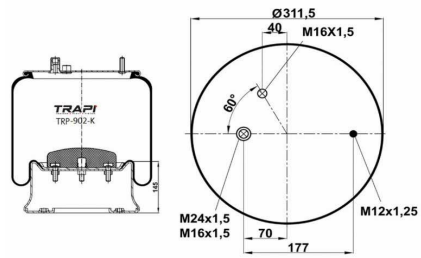

TRP-902-K COMPLETE WITH METAL PISTON

OEM REFERENCES		CROSS REFERENCES	
RENAULT V.I	5010211724	Contitech	902MB

TRP-902-K1

OEM REFERENCES		CROSS REFERENCES