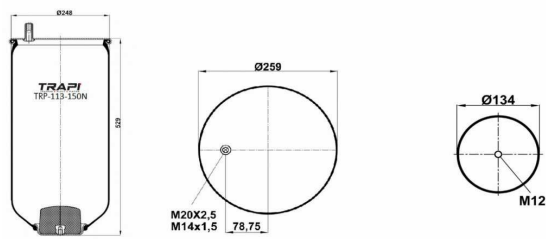

TRP-113-150-N

AIR SPRING WITHOUT PISTON

OEM REFERENCES

CROSS REFERENCES

Airtech 30081 P / 121482
Firestone W01M588747**SA
Goodyear 1R13-150**SA