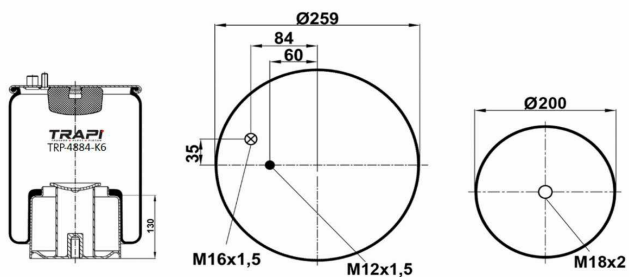

TRP-4884-K6 COMPLETE WITH METAL PISTON

OEM REFERENCES		CROSS REFERENCES	
MAN	81.43600.6035	Contitech	4884N1P06
		Firestone	W01 M58 9879