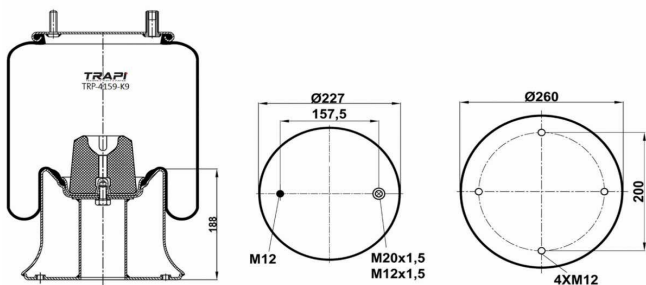

TRP-4159-K9 COMPLETE WITH METAL PISTON

OEM REFERENCES		CROSS REFERENCES	
		Airtech	34159-09K 133162