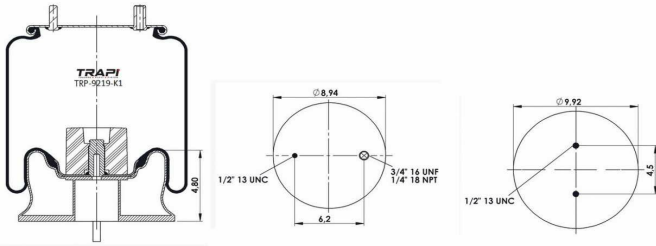

TRP-9219-K1 COMPLETE WITH METAL PISTON (AMERICAN TYPE)

OEM REFERENCES		CROSS REFERENCES	
HENDRICKSON	49048 (Ford)	Firestone	W01-358-9466
	MACK 49674-1&2 (57QL411M)		
	MARMON 49207