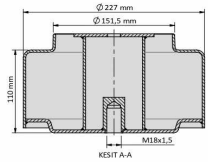

TRP-1103

OEM REFERENCES

CROSS REFERENCES

OEM REFERENCES		CROSS REFERENCES	

TRP - 1104

TRP-1104

OEM REFERENCES

CROSS REFERENCES

OEM REFERENCES		CROSS REFERENCES	
HENDRICKSON		CONTITECH	661 NP 04
		BLACKTECH	RML 9772 C4

TRP-1105

OEM REFERENCES

CROSS REFERENCES

OEM REFERENCES		CROSS REFERENCES