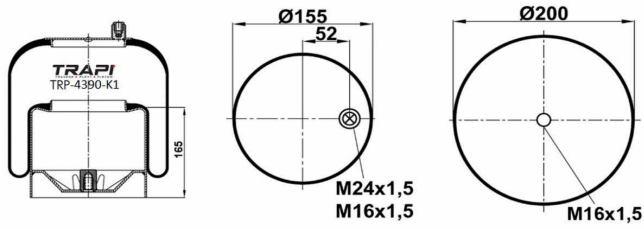

TRP-4390-K1 COMPLETE WITH METAL PISTON

OEM REFERENCES		CROSS REFERENCES	
MERCEDES-BENZ	A9423200121	Contitech	4390 NP01 (Voss230)
		Goodyear	9505