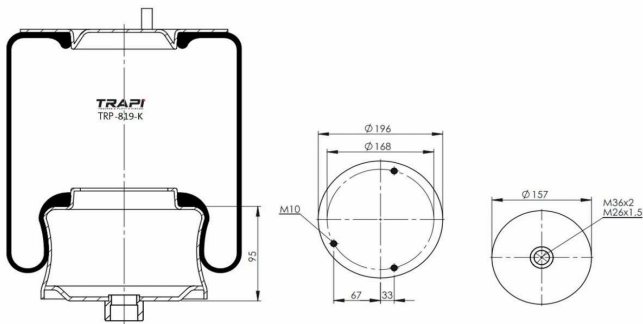

TRP-8186-KP

COMPLETE WITH PLASTIC PISTON

OEM REFERENCES

SCHMITZ	751065
WEWELER	US 06316F

CROSS REFERENCES

Firestone	W01 M58 8186
Firestone	1T15MPW-7

TRP-819-K

COMPLETE WITH METAL PISTON