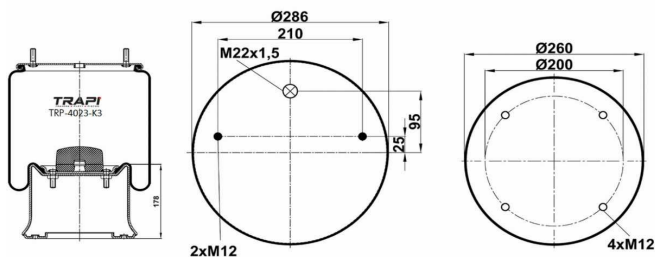

TRP-4023-K3 COMPLETE WITH METAL PISTON

OEM REFERENCES		CROSS REFERENCES	
SAF	3228003100	Cf Gomma	1T19E-2 204676
SAF	3.229.2431.00	Contitech	4023 N P03
SAF	3.229.2231.00	Dunlop	D13B26
SAF	3.229.2131.00	Firestone	W01 M58 6348
SAF	3.229.0031.00	Firestone	1T19F-11
		Goodyear	1R14-729
		Phoenix	1 D 28 B-10
		Taurus	KR622-18
		Vibracoustic	VID28B-10