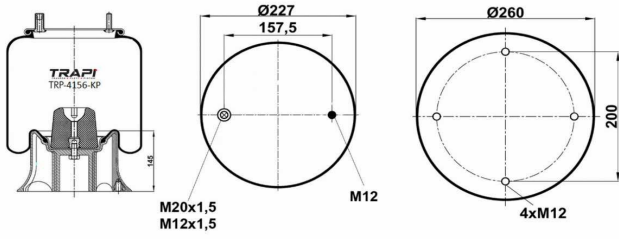

TRP-4156-KP COMPLETE WITH PLASTIC PISTON

OEM REFERENCES		CROSS REFERENCES	
HENDRICKSON	HA100001	Contitech	4156NP15
FRUEHAUF	M001472		
R.O.R/MERITOR	21215761		
SMB	UJB 0207		
WEWELER	US35864