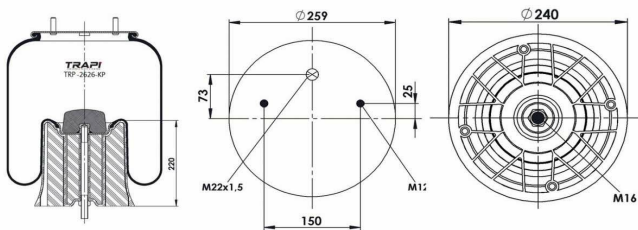

TRP-2626-KP COMPLETE WITH PLASTIC PISTON

OEM REFERENCES		CROSS REFERENCES	
SAF	3.229.0039.00 ; 2626V	Airtech	32626 KPP (130532)