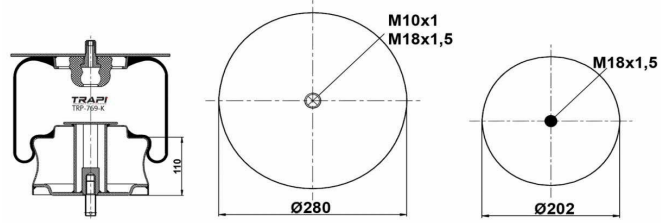

OEM REFERENCES		CROSS REFERENCES	
RENAULT V.I	5000786640	Contitech	769 MB
RENAULT V.I	5000805999