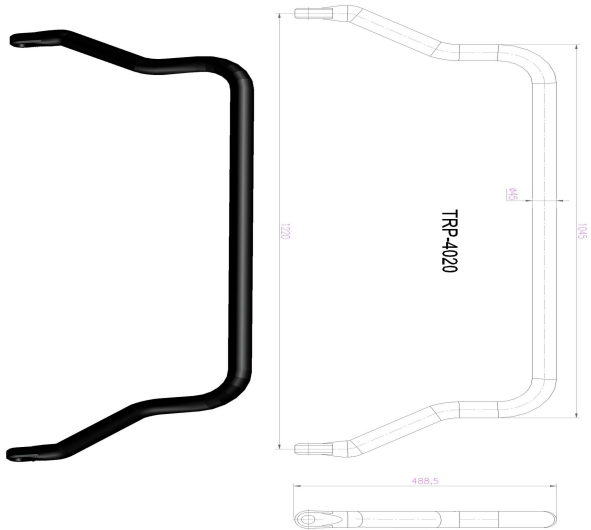

TRP-4020

SETRA 417 FRONT STABILIZATOR

OEM REFERENCES		CROSS REFERENCES	
SETRA	139231111204C