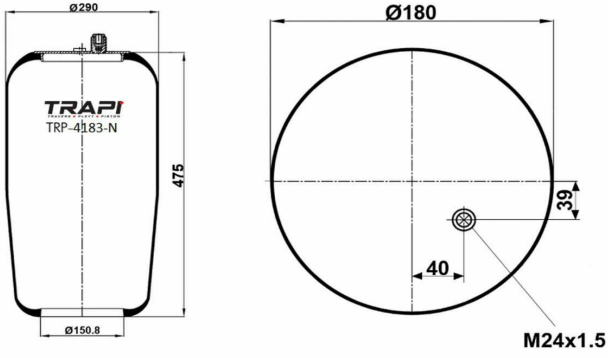

TRP-4183-N AIR SPRING WITHOUT PISTON

OEM REFERENCES		CROSS REFERENCES	
		Contitech	4183 N2
		Contitech	4183 N3