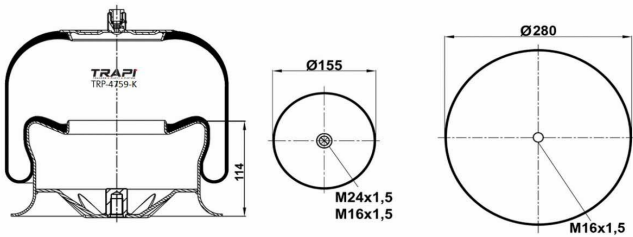

TRP-4759-K COMPLETE WITH METAL PISTON

OEM REFERENCES		CROSS REFERENCES	
BPW	A9423200217	Contitech	4759 N P01 (Voss232)