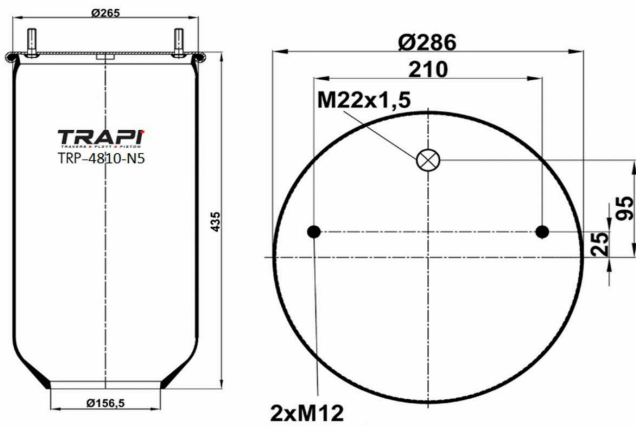

TRP-4810-N5 AIR SPRING WITHOUT PISTON

OEM REFERENCES		CROSS REFERENCES	
		Contitech	4810NP05**SA