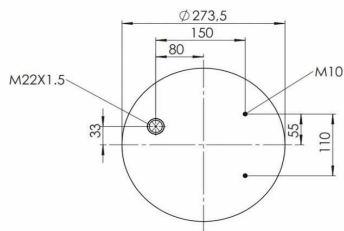

TRP-836-N14 AIR SPRING WITHOUT PISTON

OEM REFERENCES		CROSS REFERENCES	
		Contitech	836 N P10**SA