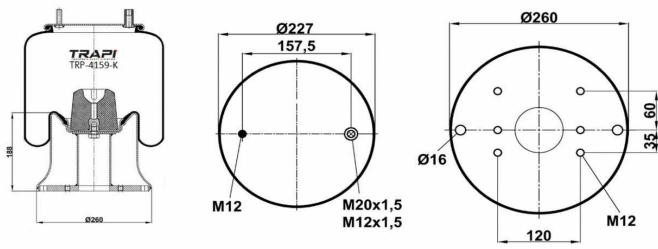

TRP-4159-K COMPLETE WITH METAL PISTON

OEM REFERENCES		CROSS REFERENCES	
WABCO	951 811 003 0	Airtech	34159K 130422