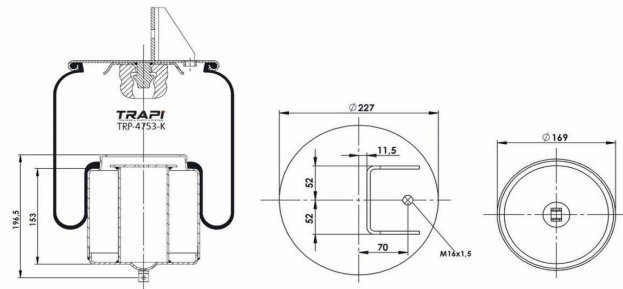

TRP-4753-K COMPLETE WITH METAL PISTON

OEM REFERENCES		CROSS REFERENCES	
VOLVO	3 987 630	Airtech	36753 K
VOLVO	20 554 753		
VOLVO	20 452 472