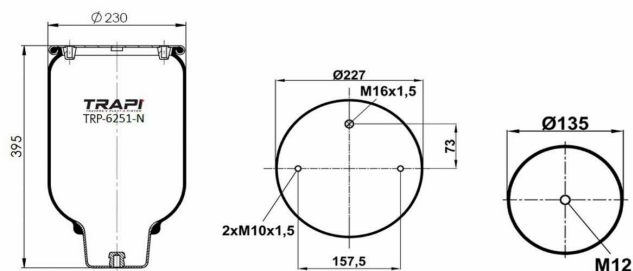

TRP-6251-N AIR SPRING WITHOUT PISTON

OEM REFERENCES		CROSS REFERENCES	
		Airtech	36251P 122542
		Firestone	W01M586251**SA
		Firestone	1T15AA-3