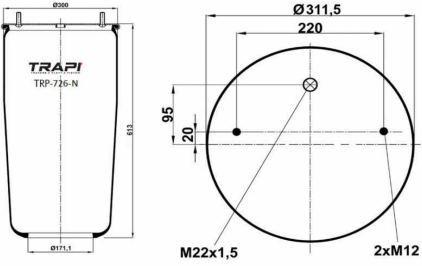

TRP-726-N AIR SPRING WITHOUT PISTON

OEM REFERENCES		CROSS REFERENCES	
GIGANT	246192	Contitech	726 N P01