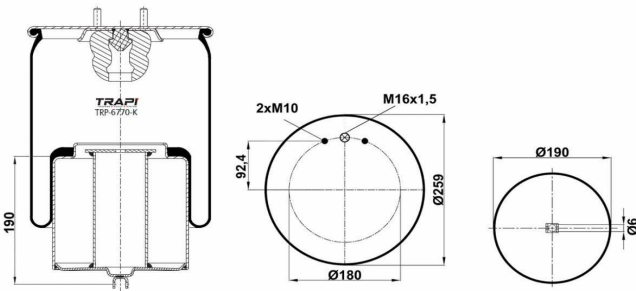

TRP-6770-K COMPLETE WITH METAL PISTON

OEM REFERENCES		CROSS REFERENCES	
VOLVO	20554770	Airtech	36770 K / 135992
VOLVO	3173271	Contitech	54770 M