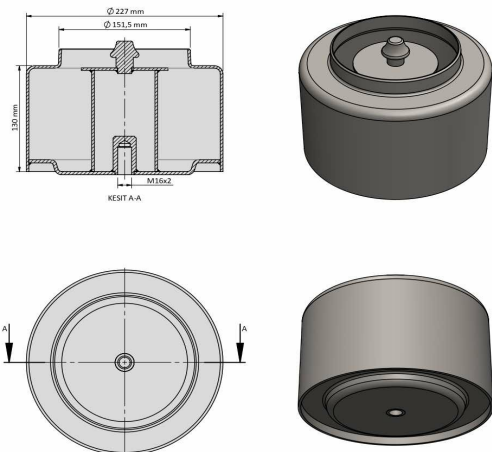

TRP-1150

TRP-1150

TEMSA AIR SPRING LOWER PISTON

OEM REFERENCES		CROSS REFERENCES	

TRP - 1151

TRP-1151

OEM REFERENCES		CROSS REFERENCES	

TRP - 1152