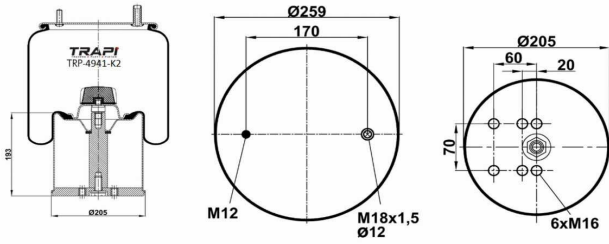

TRP-4941-K2 COMPLETE WITH METAL PISTON

OEM REFERENCES		CROSS REFERENCES	
BPW	BPW30	Contitech	4941NP02**CA