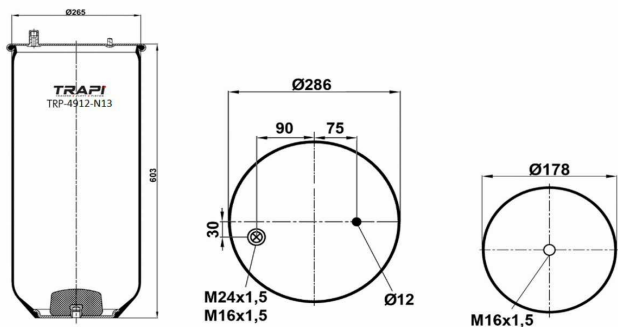

TRP-4912-N13

AIR SPRING WITHOUT PISTON

OEM REFERENCES

CROSS REFERENCES

Contitech 4912NP13**SA