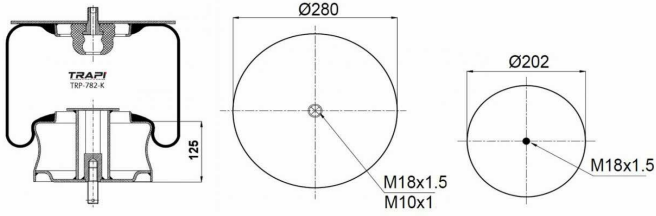

TRP-782-K COMPLETE WITH METAL PISTON

OEM REFERENCES		CROSS REFERENCES	
IRIS BUS	5.010.190.888	Contitech	782 MB-3
JONCKHEERE	26.1602033.00	Vibracoustic	VIE21-23
TEMSA	2686-082-000Y		
ZF SACHS	0501 210 851