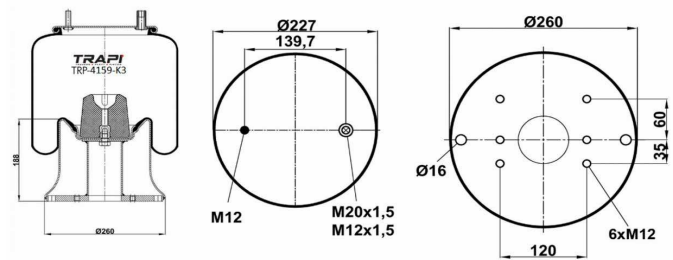

OEM REFERENCES		CROSS REFERENCES	
		Airtech	34159-03K 131102