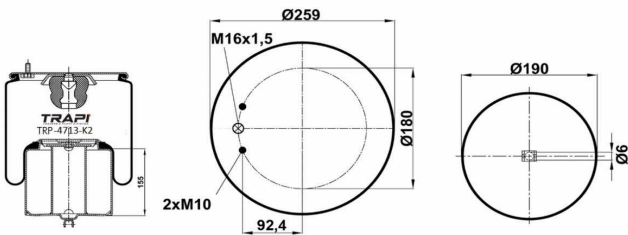

TRP-4713-K2

COMPLETE WITH METAL PISTON

OEM REFERENCES		CROSS REFERENCES	
VOLVO	1076594	Cf Gomma	ITS300-28
VOLVO	20554755	Contitech	4713NP02
		Firestone	W01 M58 9706
		Goodyear	1R12-762