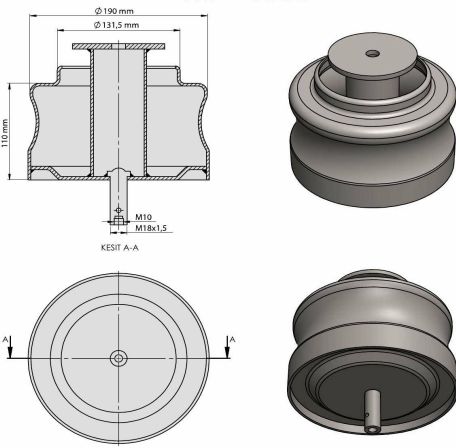

TRP - 1039

TRP-1039 TEMSA AVENUE REAR AIR SPRING LOWER PISTON

OEM REFERENCES		CROSS REFERENCES	
TEMSA	NK113120	PHOENIX	1 E 21 D
		AIRTECH	3782
		BLACKTECH	RML 99205 C
		CONTITECH	782 MB-2
		FIRESTONE	W01 095 0197
		GOOD YEAR	9013
		VIBRACOUSTIC	V 1 E 21 D