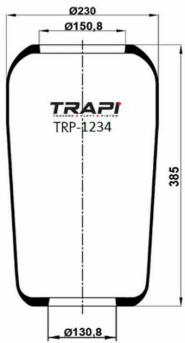

TRP-1234 ROLL AIR SPRING

OEM REFERENCES		CROSS REFERENCES	
IRIS BUS	5.010.393.062	Contitech	1234N1