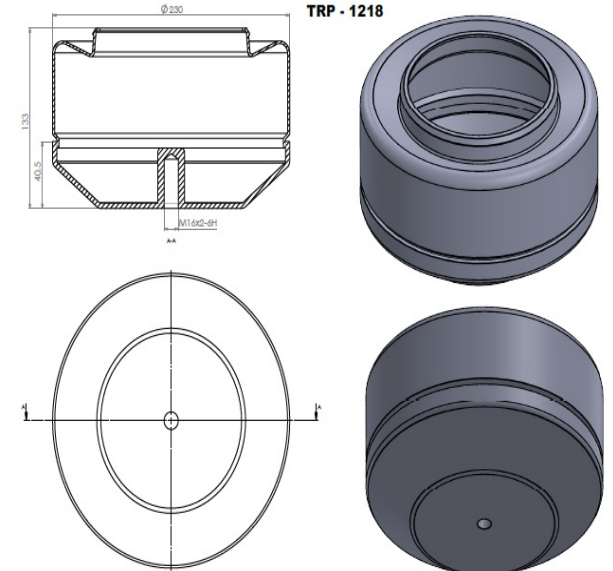

TRP-1218 DAF AIR SPRING LOWER PISTON

OEM REFERENCES		CROSS REFERENCES	
DAF	1 883 826	CONTITECH	6754 N P02