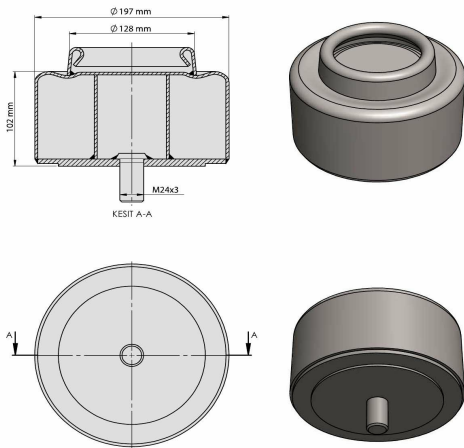

TRP - 1040

TRP-1040 BMC BELDE REAR AIR SPRING LOWER PISTON

OEM REFERENCES		CROSS REFERENCES	
BMC	53RS900144	BLACKTECH	RL 9827
BMC	7B70311