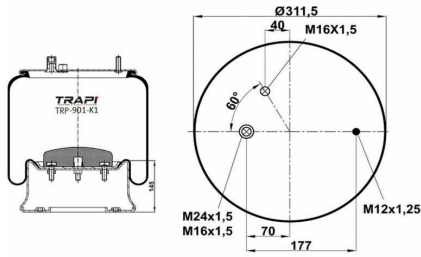

TRP-901-K1 COMPLETE WITH METAL PISTON

OEM REFERENCES		CROSS REFERENCES	
RENAULT V.I	5.010.130.683	Contitech	901MB
RENAULT V.I	5.010.052.722		
RENAULT V.I	5.010.151.698