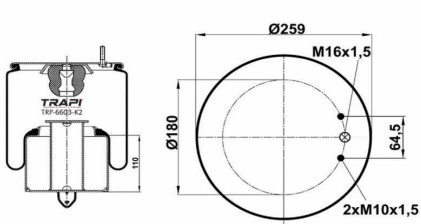

TRP-6603-K2 COMPLETE WITH METAL PISTON

OEM REFERENCES		CROSS REFERENCES	
VOLVO	20 573 311	Airtech	36311 K
		Contitech	6603 N P02
		Vibracoustic	VIDF16E-1

TRP-6604-K COMPLETE WITH METAL PISTON