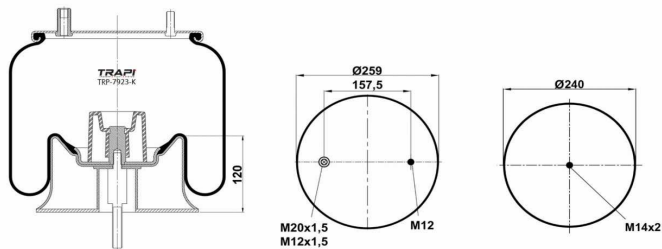

TRP-7923-K COMPLETE WITH METAL PISTON

OEM REFERENCES		CROSS REFERENCES	
BMC	827-DCX/ZCX/ZCF	Vibracoustic	VIDK27b-2
BMC	832-YCX		
BMC	1142-DCX		
HENDRICKSON	HS507923