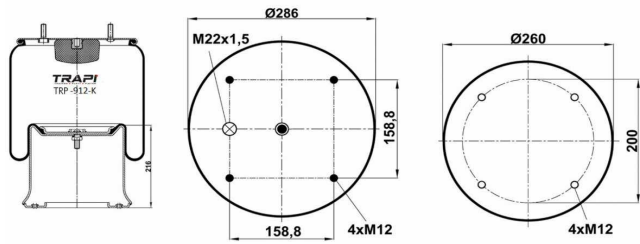

TRP-912-K COMPLETE WITH METAL PISTON

OEM REFERENCES		CROSS REFERENCES	
SAF	3.229.0005.01	Airtech	3912K 132062
SAF	3.229.0013.00	Cf Gomma	1T19E-4
SAF	3.229.0006.01	Firestone	1T19L-14
WEWELER	US96881F	Firestone	W01M588766
R.O.R/MERITOR	21222673	Firestone	W01M587385
HENDRICKSON	Y507782