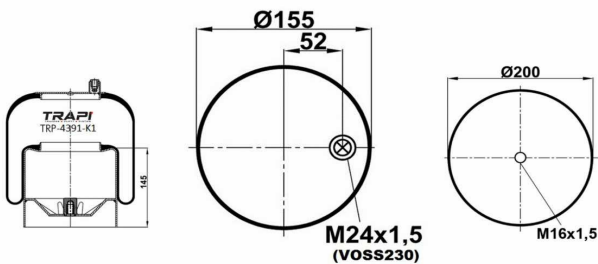

TRP-4391-K1 COMPLETE WITH METAL PISTON

OEM REFERENCES		CROSS REFERENCES	
MERCEDES-BENZ	A9423200621	Contitech	4391 N P01 (Voss230)