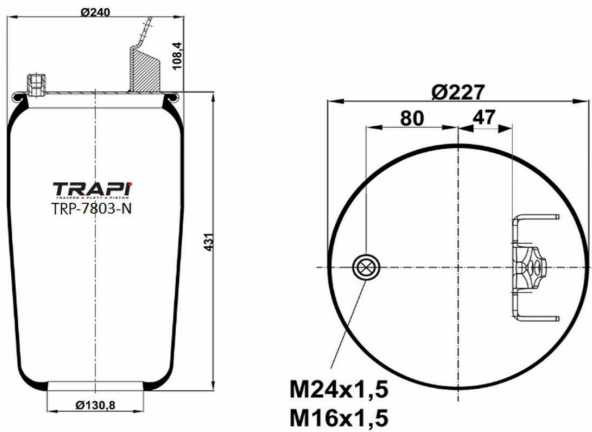

TRP-7803-N AIR SPRING WITHOUT PISTON

OEM REFERENCES		CROSS REFERENCES	
		Airtech	37803 P / 121522
		Contitech	6605 N P01**SA