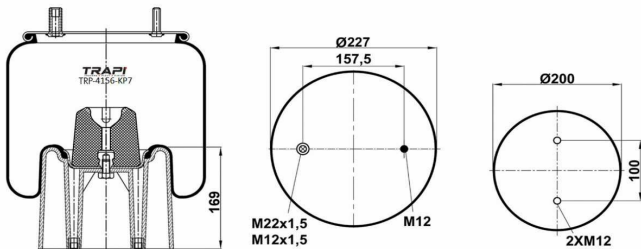

TRP-4156-KP7 COMPLETE WITH METAL PISTON

OEM REFERENCES		CROSS REFERENCES	
HENDRICKSON	HA 100053	Firestone	1T15M-6
		Firestone	W01 455 6288