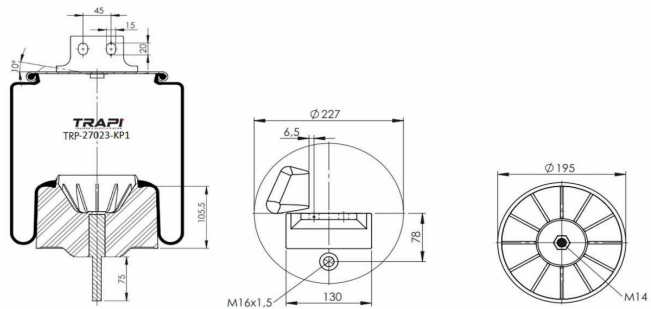

TRP-27023-KP1 COMPLETE WITH PLASTIC PISTON

OEM REFERENCES		CROSS REFERENCES	
IVECO STRALIS	42559766**CPL	Cf Gomma	207173 ITS 270-23C