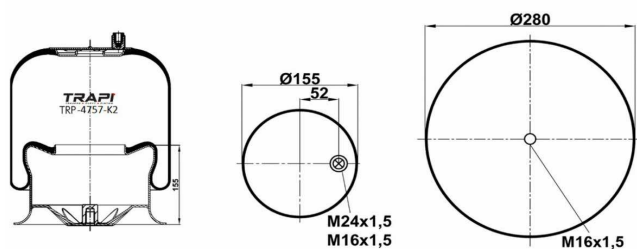

TRP-4757-K2 COMPLETE WITH METAL PISTON

OEM REFERENCES		CROSS REFERENCES	
MERCEDES-BENZ	A9463200217	Contitech	4757 N P02 (Voss230)
MERCEDES-BENZ	A9743200217