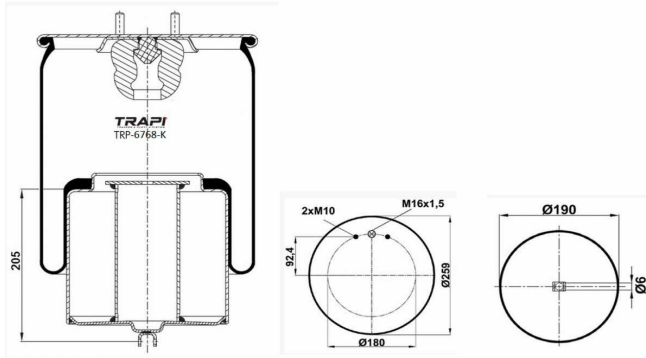

TRP-6768-K COMPLETE WITH METAL PISTON

OEM REFERENCES		CROSS REFERENCES	
VOLVO	20554768	Airtech	36768 C
		Contitech	54768 M