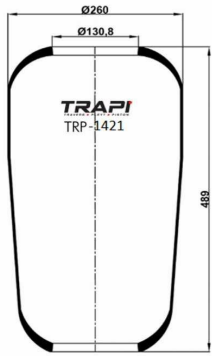

TRP-1421 ROLL AIR SPRING

OEM REFERENCES		CROSS REFERENCES	
VOLVO	1075290	Contitech	1421N
		Firestone	1R2A490305
		Firestone	W010950472