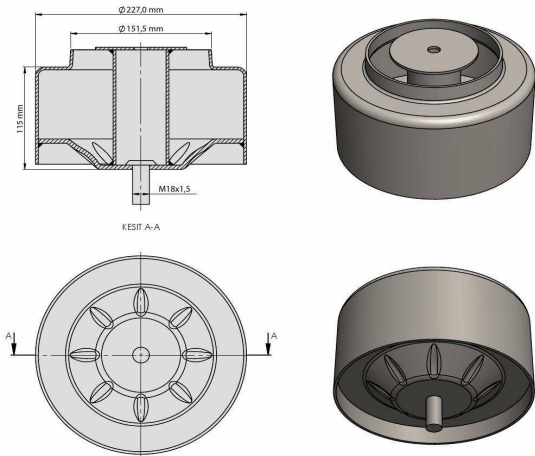

TRP - 1021

TRP-1021 OTOKAR AIR SPRING LOWER PISTON

OEM REFERENCES		CROSS REFERENCES	
OTOKAR	16N0003650AB	CONTITECH	661 NP 07
		BLACKTECH	RML 9772 C7