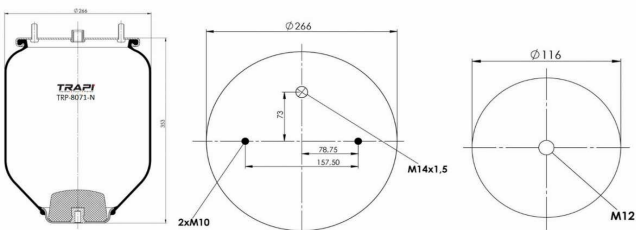

TRP-8071-N

AIR SPRING WITHOUT PISTON

OEM REFERENCES		CROSS REFERENCES	
		Vibracoustic	VIDK23F-1**SA