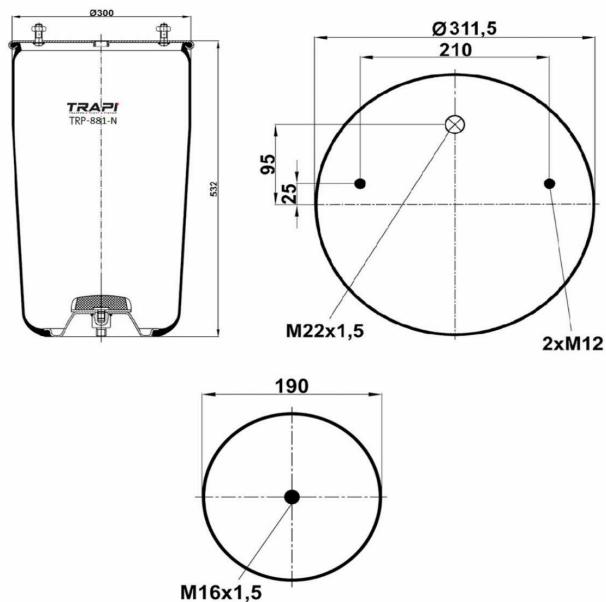

TRP-881-N AIR SPRING WITHOUT PISTON

OEM REFERENCES		CROSS REFERENCES	
BPW	BPW36	Cf Gomma	1TC360-45 / 204530
BPW	05.429.40.01.0	Contitech	881 MB
		Dunlop	D14U36
		Firestone	W01 M58 8978
		Firestone	1T66F-10.8
		Goodyear	1R14-708
		Phoenix	1 DK 32
		Taurus	KR836-01
		Taurus	UR836-01T
		Vibracoustic	VIDK32