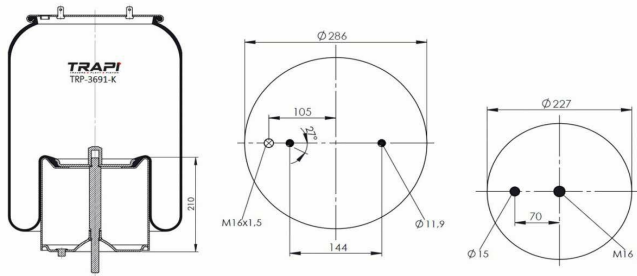

TRP-3691-K COMPLETE WITH METAL PISTON

OEM REFERENCES		CROSS REFERENCES	
SCANIA	1543691	Contitech	3691 N P01
		Contitech	6700 NP01