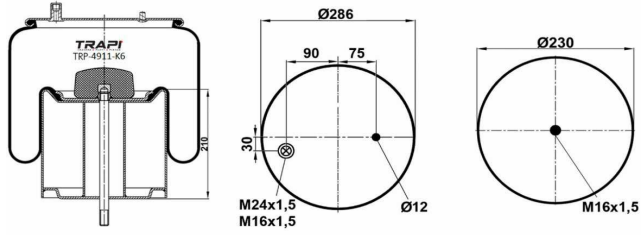

TRP-4911-K6 COMPLETE WITH METAL PISTON

OEM REFERENCES		CROSS REFERENCES	
RENAULT	5.010.600.439	Contitech	4911 N P06
VOLVO	20 726 769		

TRP-4912-K10 COMPLETE WITH METAL PISTON

OEM REFERENCES		CROSS REFERENCES	
RENAULT	5.010.557.355	Contitech	4912NP10