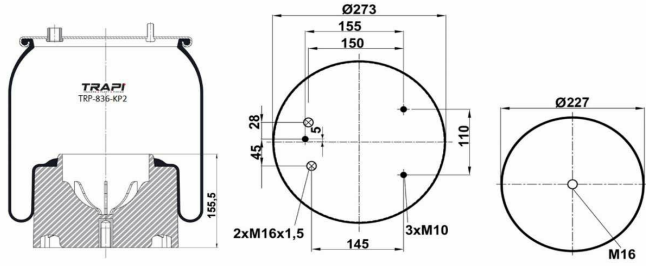

TRP-836-KP2 COMPLETE WITH PLASTIC PISTON

OEM REFERENCES		CROSS REFERENCES	
		Contitech	836M2K1**CPL

TRP-8608-K COMPLETE WITH METAL PISTON

OEM REFERENCES		CROSS REFERENCES	
		Airtech	38608 KPP**CA

TRP-8608-KP COMPLETE WITH PLASTIC PISTON