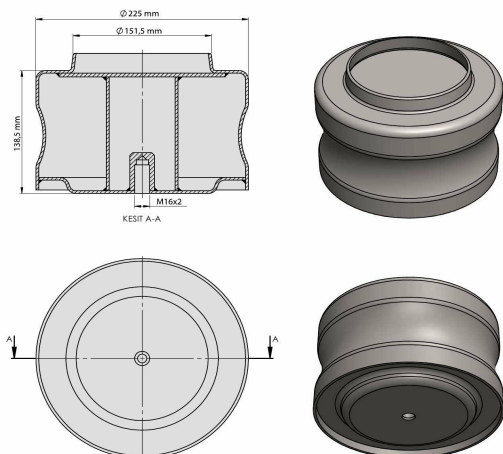

TRP - 1065

TRP-1065 AIR SPRING LOWER PISTON

OEM REFERENCES		CROSS REFERENCES	
DAF	0297721	BLACKTECH	RML 7947 C7
		CONTITECH	836 M K7
		DUNLOP	D 13 B33
		FIRESTONE	W01 M58 8715
		GOOD YEAR	1R12-723
		PHOENIX	1DF 25-12
		VIBRACOUSTIC	V 1 DF 25-12