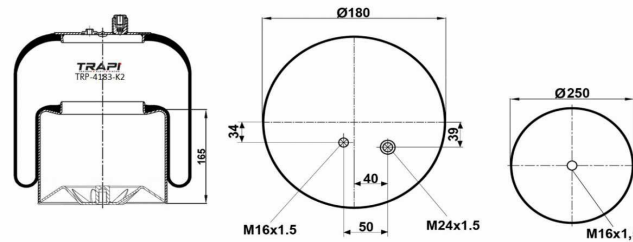

TRP-4183-K2 COMPLETE WITH METAL PISTON

OEM REFERENCES		CROSS REFERENCES	
MERCEDES-BENZ	A9423201421	Contitech	4183 NP02 (Voss230)
		Contitech	4183 NP04 (Voss230)