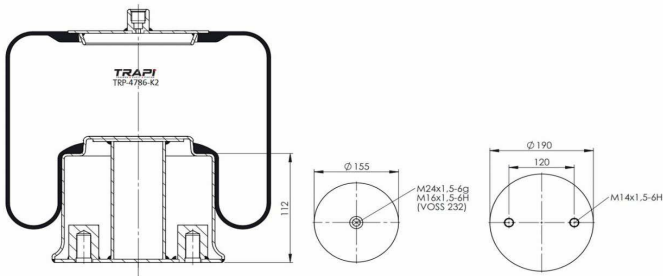

TRP-4786-K2 COMPLETE WITH METAL PISTON

OEM REFERENCES		CROSS REFERENCES	
MERCEDES-BENZ	A 444 320 02 17	Contitech	4786 N P02