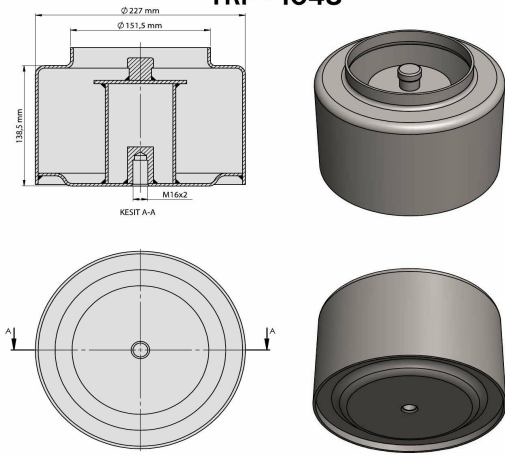

TRP - 1048

TRP-1048 DAF AIR SPRING LOWER PISTON

OEM REFERENCES		CROSS REFERENCES	
DAF	0526651	GOOD YEAR	1R12-768
		FIRESTONE	W01 M58 87 01
		CONTITECH	836 MB K6
		BLACKTECH	RML 7947 C6
		AIRTECH	3836-06K
		PHOENIX	1DF 25-15
		VIBRACOUSTIC	V 1 DF 25-15