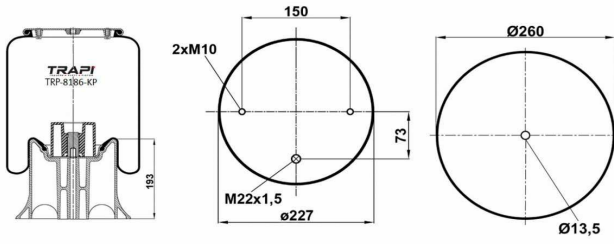

TRP-8186-KP

COMPLETE WITH PLASTIC PISTON

OEM REFERENCES

SCHMITZ	751065
WEWELER	US 06316F

CROSS REFERENCES

Firestone	W01 M58 8186
Firestone	1T15MPW-7