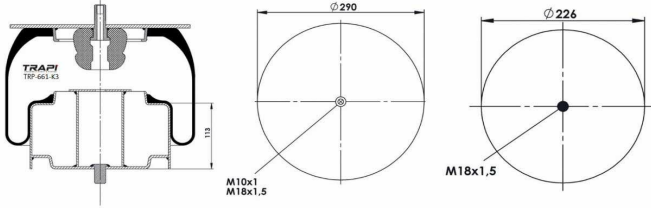

OEM REFERENCES		CROSS REFERENCES	
		Contitech	661 N P02