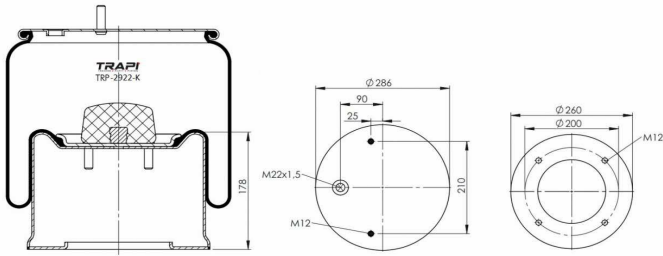

TRP-2922-K COMPLETE WITH METAL PISTON

OEM REFERENCES		CROSS REFERENCES	
SAF	3.229.0036.00	Airtech	32922 C / 130432
		Phoenix	1D28E-1
		Vibracoustic	VID28A-16