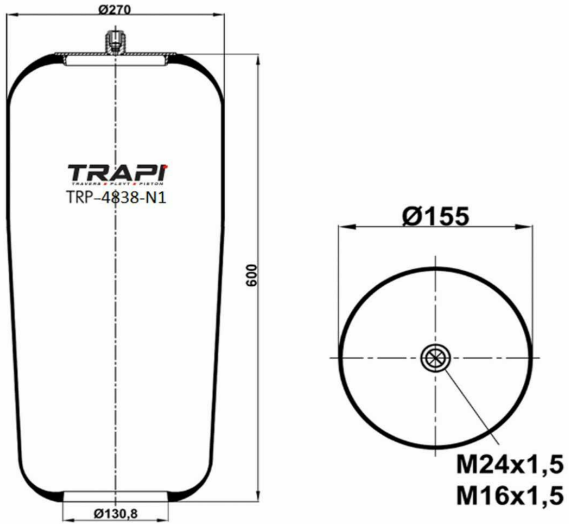

TRP-4838-N1 AIR SPRING WITHOUT PISTON

OEM REFERENCES		CROSS REFERENCES	
MERCEDES-BENZ	A9463280001	Contitech	4838N
MERCEDES-BENZ	A9463280021