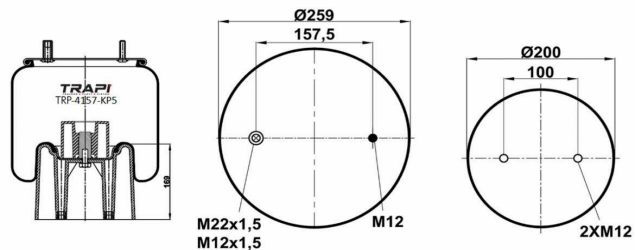

TRP-4157-KP5 COMPLETE WITH PLASTIC PISTON

OEM REFERENCES		CROSS REFERENCES	
WABCO	951 811 106 0	Airtech	39002 A3 CPP / 133282
WEWELER	US 07074C	Cf Gomma	1T300-38 205598
WEWELER	US 07074P	Contitech	4157NP05
		Firestone	W01-M58-8840
		Taurus	KR915-54