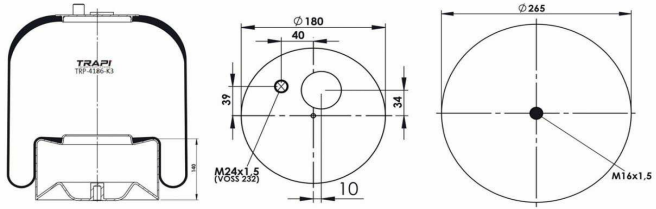

TRP-4186-K3 COMPLETE WITH METAL PISTON

OEM REFERENCES		CROSS REFERENCES	
DAIMLER CHRYSLER	A 942 320 24 21	Airtech	34186-23K (Voss232)
DAIMLER CHRYSLER	A 942 320 70 21	Contitech	4186 NP23 (Voss232)
		Contitech	4186 NP21 (Voss232)