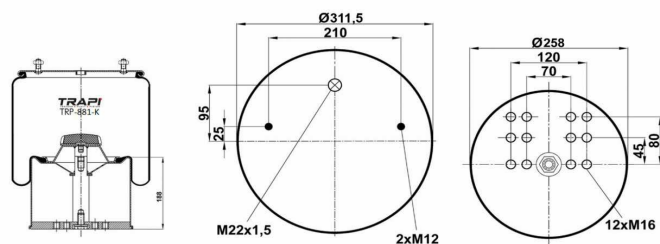

TRP-876-K COMPLETE WITH METAL PISTON

OEM REFERENCES		CROSS REFERENCES	
RENAULT V.I	5.000.640.399	Airtech	3876 K
RENAULT V.I	5.010.073.847		
RENAULT V.I	5.000.738.516		

TRP-881-K COMPLETE WITH METAL PISTON