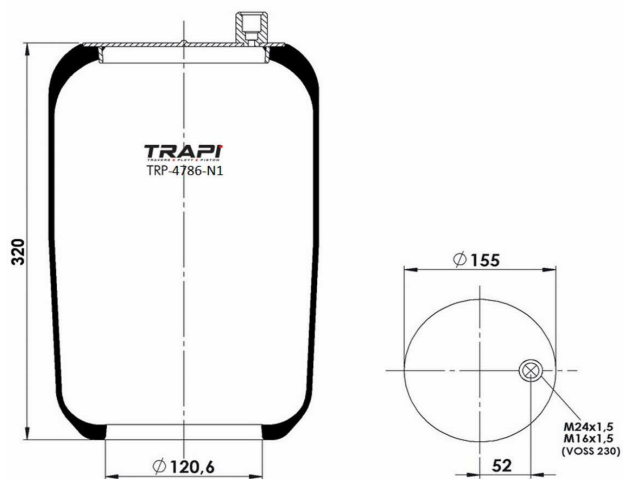

TRP-4786-N1 AIR SPRING WITHOUT PISTON

OEM REFERENCES		CROSS REFERENCES	
		Contitech	4786 N P01**SA (VOSS 230)