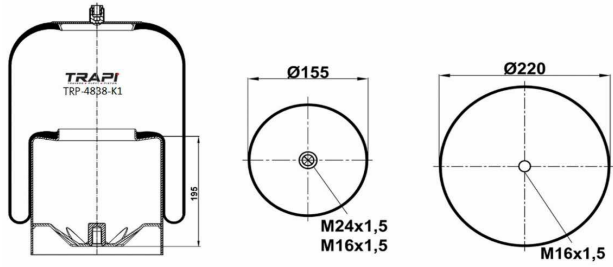

TRP-4838-K1 COMPLETE WITH METAL PISTON

OEM REFERENCES		CROSS REFERENCES	
MERCEDES-BENZ	A9463200421	Contitech	4838 N P01 (Voss230)