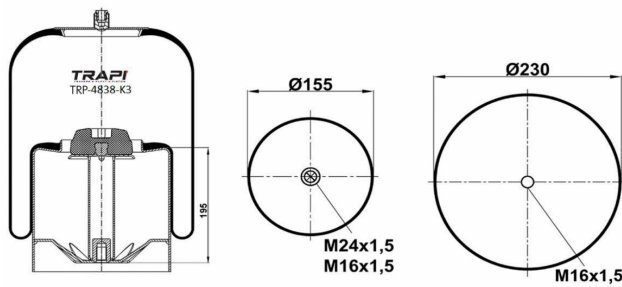

TRP-4838-K3

COMPLETE WITH METAL PISTON

OEM REFERENCES		CROSS REFERENCES	
MERCEDES-BENZ	A9463200121	Contitech	4838 N P03 (Voss230)