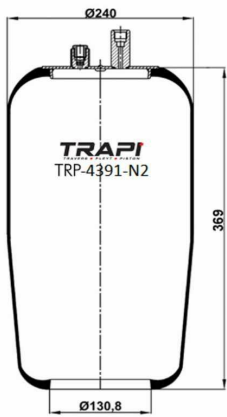

OEM REFERENCES		CROSS REFERENCES	
MERCEDES-BENZ	A9423280701	Contitech	4391N2

TRP-4391-N21

AIR SPRING WITHOUT PISTON