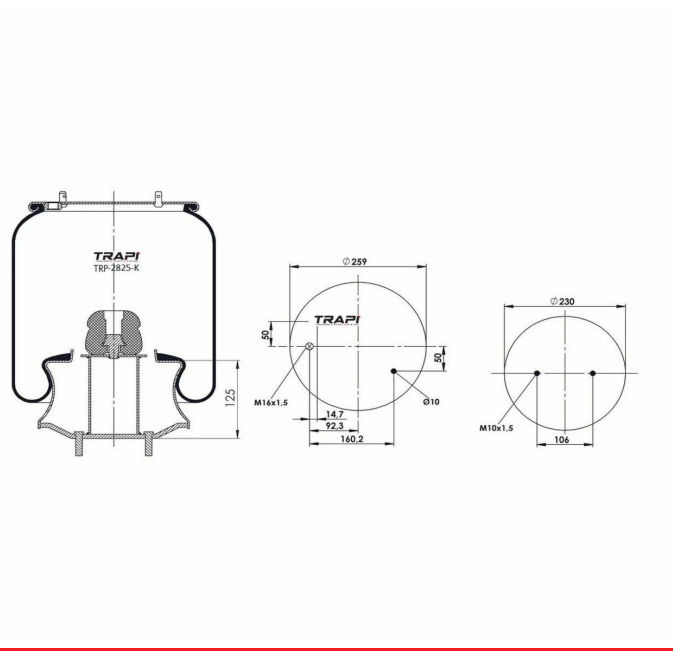

TRP-28040-K COMPLETE WITH METAL PISTON

OEM REFERENCES		CROSS REFERENCES	
		Cf Gomma	1T-280-40

TRP-2807-KP COMPLETE WITH PLASTIC PISTON

OEM REFERENCES		CROSS REFERENCES	
HENDRICKSON	QE100001	Goodyear	1R12-807