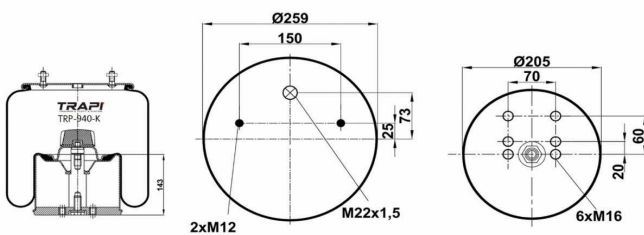

TRP-940-K COMPLETE WITH METAL PISTON

OEM REFERENCES		CROSS REFERENCES	
BPW	05.429.41.27.1	Contitech	940MB**CA
BPW	05.429.41.14.1	Dunlop	D11B31
BPW	05.429.43.21.0	Firestone	W01M588609
BPW	05.429.42.41.1	Firestone	1T17D-4.3
BPW	05.429.41.23.1	Goodyear	1R11-763
BPW	05.429.42.19.1	Phoenix	1DK21K**CA
BPW	05.429.41.53.1		
BPW	BPW30K		
GRANNING	15916