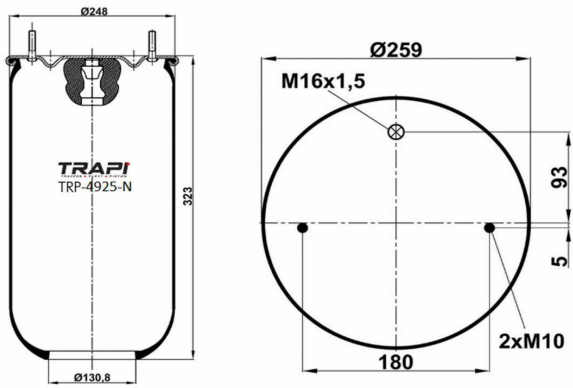

TRP-4925-N

AIR SPRING WITHOUT PISTON

OEM REFERENCES

CROSS REFERENCES

Airtech 34925 P / 120252