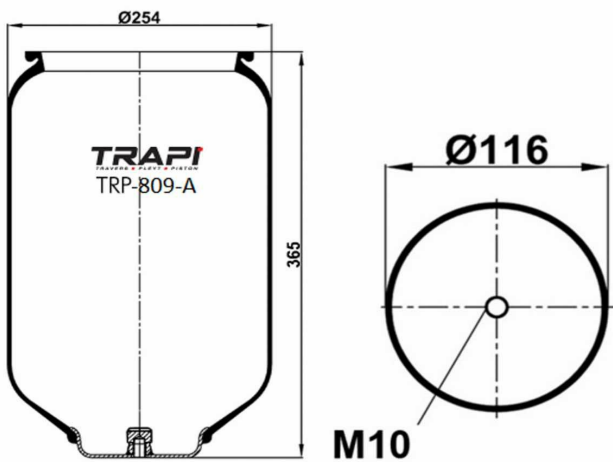

TRP-809-A AIR SPRING WITH METAL PISTON

OEM REFERENCES		CROSS REFERENCES	
MAN	81.43601.0025	Contitech	809NT
		Firestone	W01M580031
		Firestone	1T15L-6
		Phoenix	1D23C