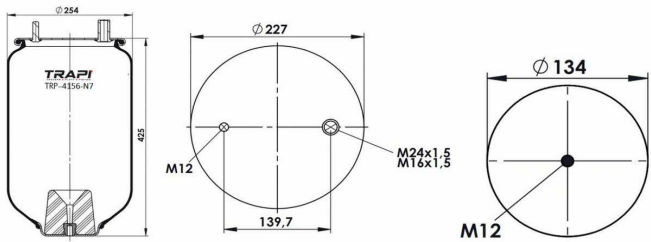

TRP-4156-N7 AIR SPRING WITHOUT PISTON

OEM REFERENCES		CROSS REFERENCES