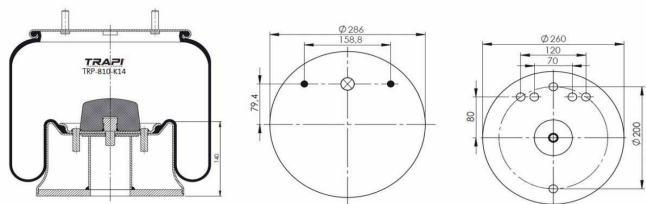

TRP-810-K14 COMPLETE WITH METAL PISTON

OEM REFERENCES		CROSS REFERENCES	
		Airtech	3810-14 K