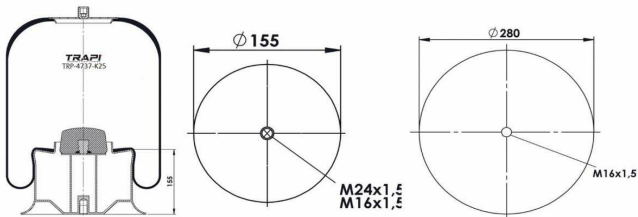

TRP-4737-K25 COMPLETE WITH METAL PISTON

OEM REFERENCES		CROSS REFERENCES	
MERCEDES	A9573200317	Contitech	4737 N P25 (Voss232)