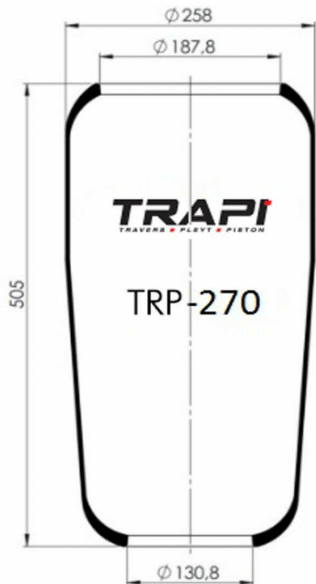

TRP-270 ROLL AIR SPRING

OEM REFERENCES		CROSS REFERENCES	
		toyo	TRL 270