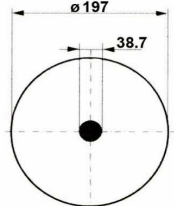

OEM REFERENCES		CROSS REFERENCES	
VOLVO	70376919	Phoenix	1DF17-1
VOLVO	20573108	Contitech	6604 N P01
VOLVO	70376911	Airtech	36108 K / 135832
VOLVO	70321692	Vibracoustic	V 1 DF 16 E-1
VOLVO	70313718		
VOLVO	70321690		
VOLVO	20573109