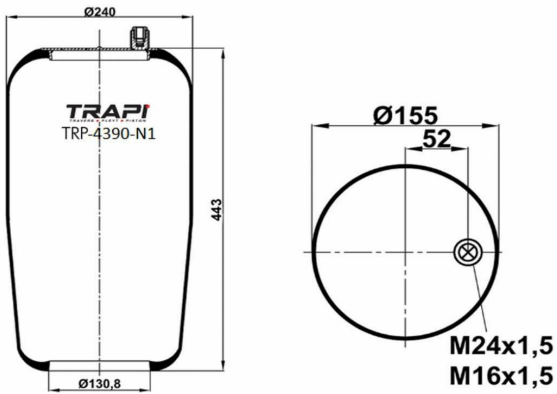

TRP-4390-N1 AIR SPRING WITHOUT PISTON

OEM REFERENCES		CROSS REFERENCES	
MERCEDES-BENZ	A9423280001	Springride	D12U25
		Goodyear	9507
		Contitech	4390N1
		Cf Gomma	TVSC28530