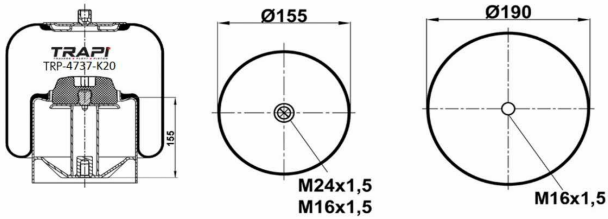

TRP-4737-K20 COMPLETE WITH METAL PISTON

OEM REFERENCES		CROSS REFERENCES	
MERCEDES-BENZ	A9423203921	Contitech	4737 N P22 (Voss232)