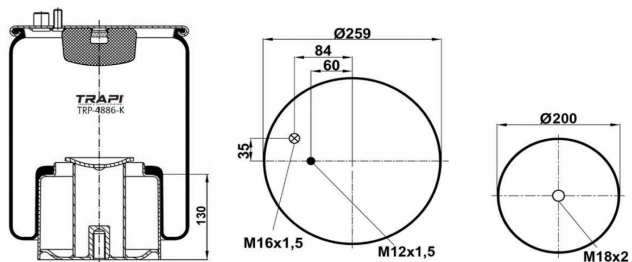

TRP-4886-K

COMPLETE WITH METAL PISTON

OEM REFERENCES

CROSS REFERENCES

MAN	1.43600.6046

Airtech	34886-C

Contitech	4886 N P01

OEM REFERENCES		CROSS REFERENCES	
MAN	1.43600.6046	Airtech	34886-C
		Contitech	4886 N P01