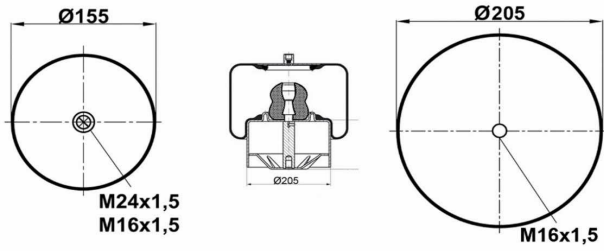

TRP-4644-K

COMPLETE WITH METAL PISTON

OEM REFERENCES		CROSS REFERENCES	
EVO-BUS	A6293200025	Contitech	4644 N P02 (Voss230)

TRP-4644-K22

OEM REFERENCES

CROSS REFERENCES

SAF	4644 N P22 (VOSS 232)		
EVO-BUS	A 629 320 00 25		
SAF	VIKE22-1