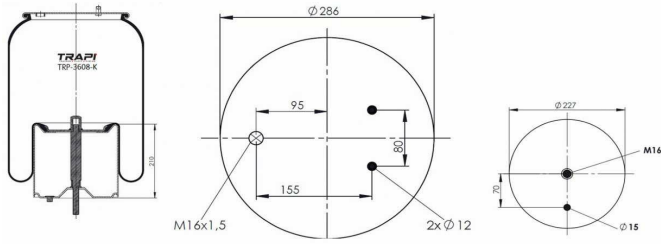

TRP-3608-K COMPLETE WITH METAL PISTON

OEM REFERENCES		CROSS REFERENCES	
SCANIA	1944314	Contitech	3608NP01
SCANIA	1903608	Contitech	6700 NP02
		Goodyear	1R14-869