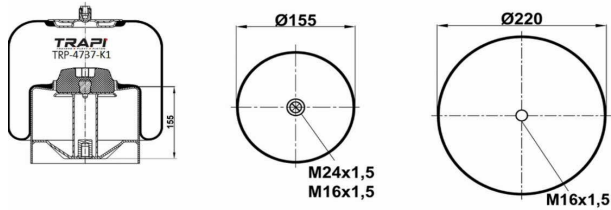

TRP-4725-K

OEM REFERENCES		CROSS REFERENCES	
34725 P**CA			

TRP-4737-K1

COMPLETE WITH METAL PISTON

OEM REFERENCES		CROSS REFERENCES	
MERCEDES-BENZ	A9463200321	Contitech	4737 N P01 (Voss230)