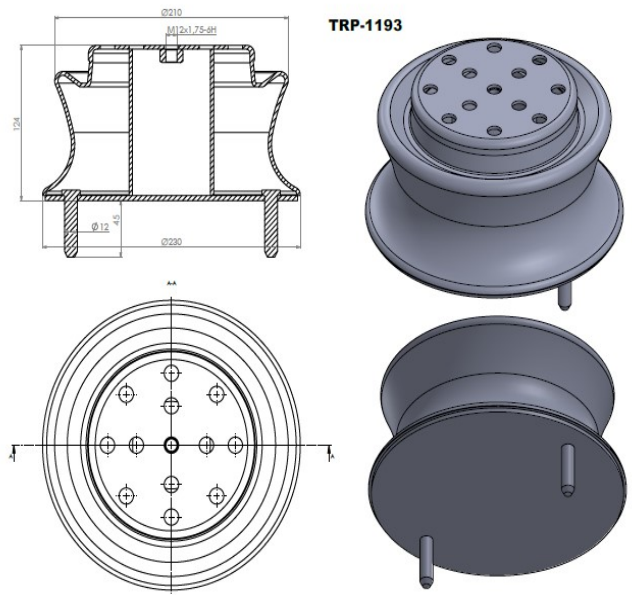

TRP-1193 AIR SPRING PISTON

OEM REFERENCES		CROSS REFERENCES	
SCANIA	1440301	FIRESTONE	W01S158192
SCANIA	470920	GOODYEAR	1R13160
SCANIA	488265	PHOENIX	1DF23B1