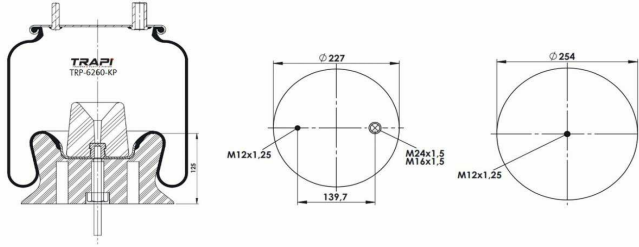

TRP-6260-KP COMPLETE WITH PLASTIC PISTON

OEM REFERENCES		CROSS REFERENCES	
HENDRICKSON	59053-2F	Airtech	36260 KPP
		Firestone	W01-M58-6260