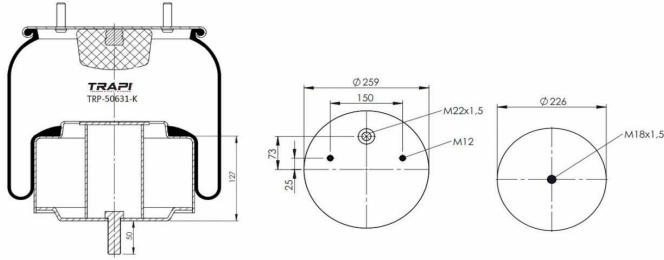

TRP-50631-K COMPLETE WITH METAL PISTON

OEM REFERENCES		CROSS REFERENCES	
SOLARIS	1001 101 047	Phoenix	1 DF 25 A-1
SOLARIS	1001 101 044	Phoenix	1 DF 25 A-7
SOLARIS	1001 101 060	Vibracoustic	VIDF25A-7
SOLARIS	1070 002 000	Vibracoustic	VIDF25A-1