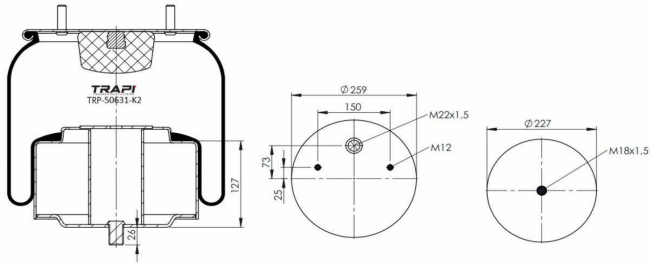

TRP-50631-K2 COMPLETE WITH METAL PISTON

OEM REFERENCES		CROSS REFERENCES	
SOLARIS	1070 001 000	Phoenix	1DF 25 A-2
SOLARIS	1001 101 050		
SOLARIS	1001 101 040