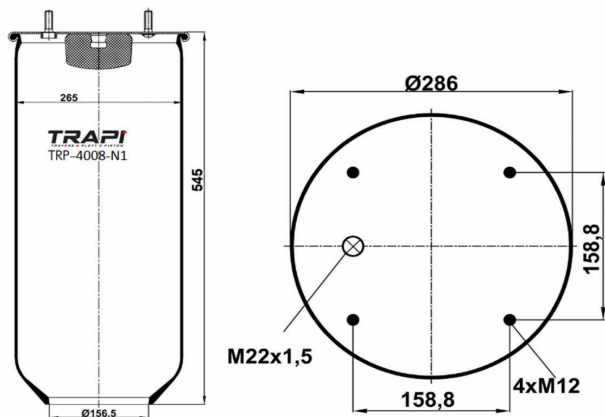

AIR SPRING WITHOUT PISTON

OEM REFERENCES

GIGANT 3042**SA

CROSS REFERENCES

TRP-4008-N1

AIR SPRING WITHOUT PISTON

OEM REFERENCES

CROSS REFERENCES