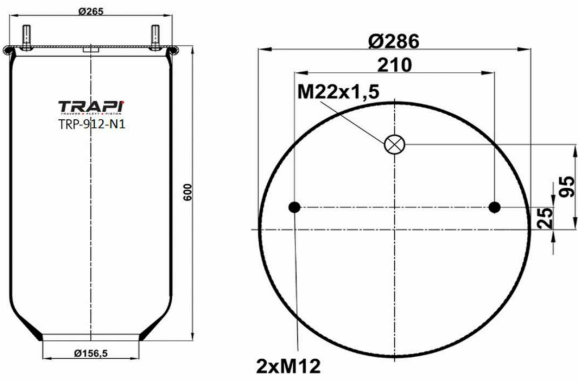

TRP-912-N1

AIR SPRING WITHOUT PISTON

OEM REFERENCES

CROSS REFERENCES

Contitech 912NP01**SA