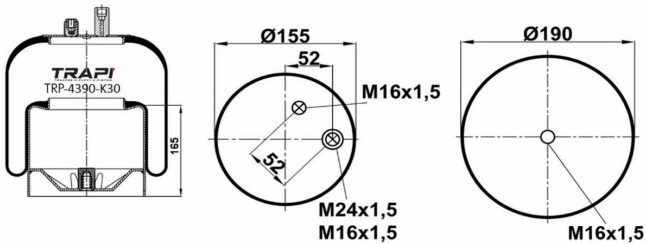

TRP-4390-K30

COMPLETE WITH METAL PISTON

OEM REFERENCES		CROSS REFERENCES	
MERCEDES-BENZ	A9423205221	Contitech	4390 N P23 (Voss232)