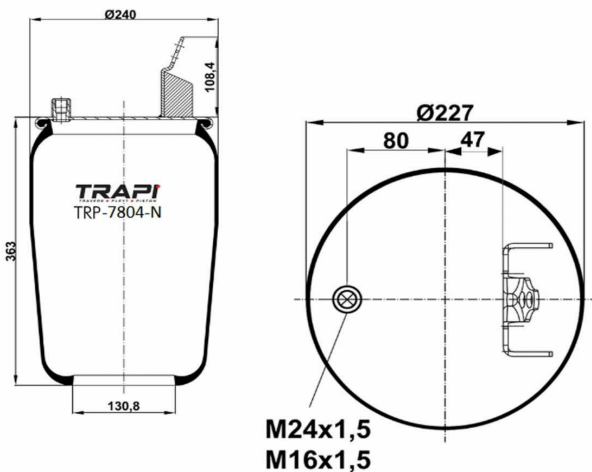

TRP-7804-N AIR SPRING WITHOUT PISTON

OEM REFERENCES		CROSS REFERENCES	
		Airtech	37804 P / 120942
		Contitech	6606 N P01**SA