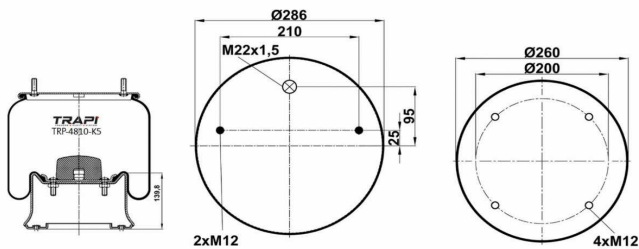

TRP-4810-K5 COMPLETE WITH METAL PISTON

OEM REFERENCES		CROSS REFERENCES	
SAF	3.229.2227.00	Airtech	32918 K / 133422
SAF	3.229.2127.00	Cf Gomma	1T19E-1 205456
SAF	3.229.0027.00	Contitech	4810NP05
SAF	3228002700	Dunlop	D13B25
		Firestone	W01M586338
		Firestone	1T19L-7
		Taurus	KR621-18
		Phoenix	1 D 28 A-10
		Goodyear	1R14-730
		Vibracoustic	VID28A-10