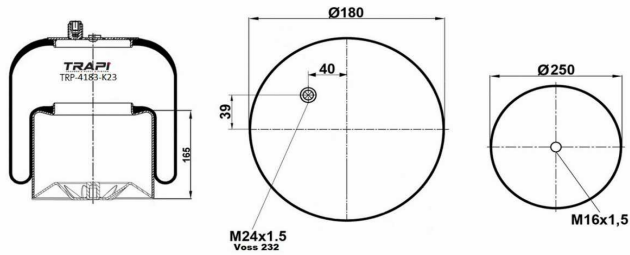

TRP-4183-K23 COMPLETE WITH METAL PISTON

OEM REFERENCES		CROSS REFERENCES	
MERCEDES-BENZ	A 942 320 22 21	Contitech	4183 N P25
		Contitech	4183 N P23 (Voss 232)