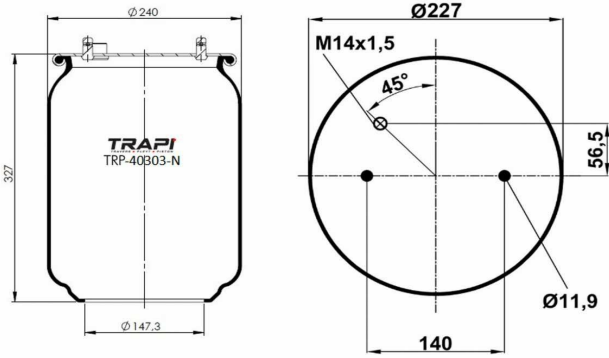

TRP-40303-N AIR SPRING WITHOUT PISTON

OEM REFERENCES		CROSS REFERENCES	
		Airtech	331114 P / 123422