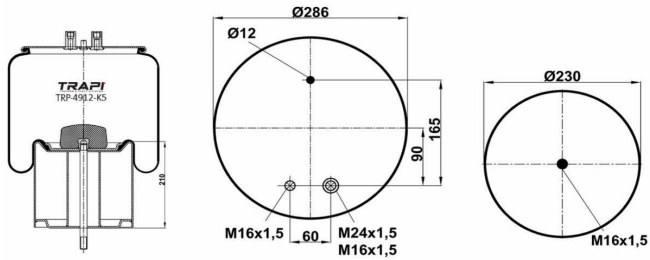

TRP-4912-K5 COMPLETE WITH METAL PISTON

OEM REFERENCES		CROSS REFERENCES	
RENAULT	50 10 239 213	Cf Gomma	1T19E-4 206779
RENAULT V.I	5010294307C	Contitech	4912NP07
		Firestone	1T19L-14
		Firestone	W01M588786
		Goodyear	1R13-711
		Phoenix	1DK28F-4
		Vibracoustic	VIDK28F-4