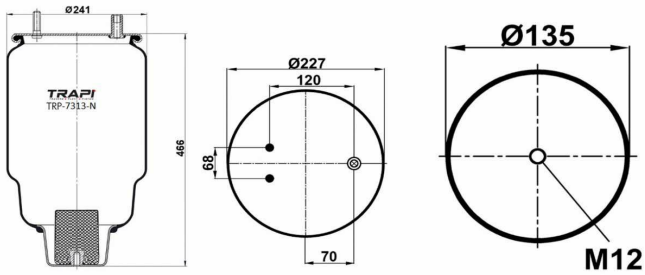

TRP-7313-N AIR SPRING WITHOUT PISTON

OEM REFERENCES		CROSS REFERENCES	
		Firestone	1T15AA-6
		Firestone	W01 M58 7313**SA