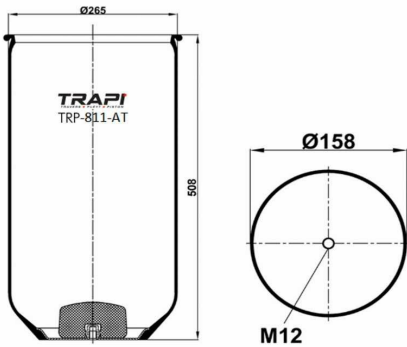

TRP-811-AT COMPLETE WITH METAL PISTON

OEM REFERENCES		CROSS REFERENCES	
		Contitech	811NTB
		Firestone	1T19L-10
		Firestone	W01M580747