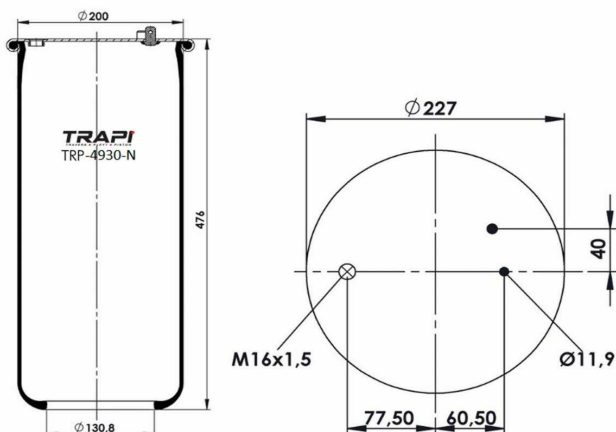

TRP-4930-N

AIR SPRING WITHOUT PISTON

OEM REFERENCES

CROSS REFERENCES

Airtech 34930 P