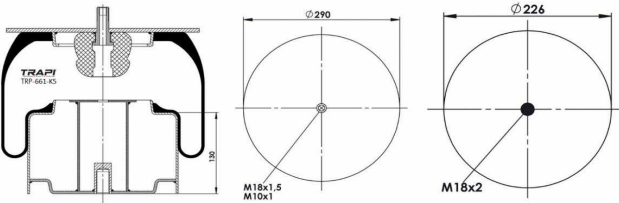

TRP-661-K5 COMPLETE WITH METAL PISTON

OEM REFERENCES		CROSS REFERENCES	
		Contitech	661 N P05