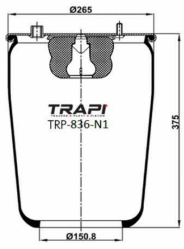

TRP-836-N1 AIR SPRING WITHOUT PISTON

OEM REFERENCES		CROSS REFERENCES	
DAF	0513981	Contitech	836 MB
DAF	0513985	Firestone	W01 M58 0775
		Firestone	1T17AR-4.5
		Phoenix	1 DF 25-4 NP
		Vibracoustic	V1DF25-4