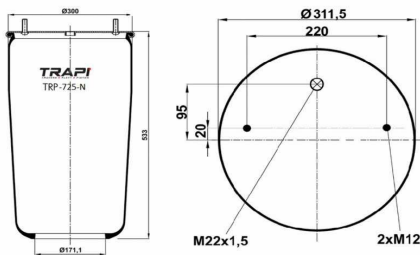

TRP-725-N AIR SPRING WITHOUT PISTON

OEM REFERENCES		CROSS REFERENCES	
GIGANT	246149	Airtech	3725 P / 120001
		Cf Gomma	1TCS360-45
		Contitech	725NP01
		Goodyear	1R14-704
		Taurus	UR836-11