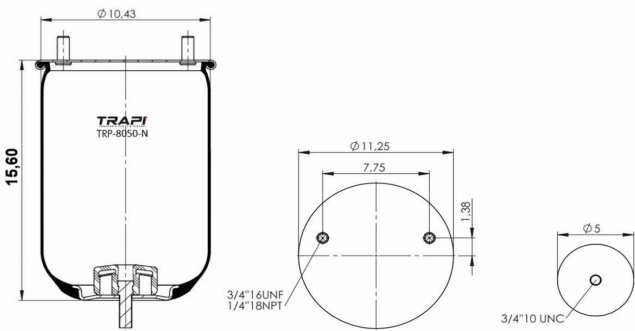

TRP-8050-N

AIR SPRING WITHOUT PISTON (AMERICAN TYPE)

OEM REFERENCES		CROSS REFERENCES	
DAYTON	352-8050	Goodyear	1R14-039
HENDRICKSON	B12514-013	Firestone	1T19J-6
HENDRICKSON	S4771	Firestone	W013588050**SA
LOADGUARD	SC2052	Airtech	38050P 122282
NAVISTAR	1685174C1		
REYCO GRANNING	23631-01		
RIDEWELL	1003588050C		
TRIANGLE	8320		
WATSON & CHALIN	AS-0039