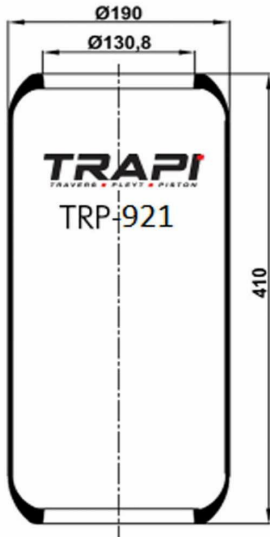

TRP-916 ROLL AIR SPRING

OEM REFERENCES		CROSS REFERENCES	
MAN	81.43601.0095	Contitech	916N1
MAN	81.43601.0097	Dunlop	D12S05
MAN	81.43601.0100	Firestone	W010950555
MAN	81.43601.0102	Goodyear	9015
MAN	81.43601.0105	Phoenix	1F21C-5
MAN	81.43601.0126	Taurus	B154
MAN	81.43601.0138		
OPTARE	L5820005		

TRP-921 ROLL AIR SPRING

OEM REFERENCES		CROSS REFERENCES	
EVO BUS (DAIMLER CHRYSLER)	A0003280001	Contitech	921N
IRIS BUS (RENAULT V.I.)	5.000.288.982	Cf Gomma	1S285-23 202728
		Dunlop	D10S04
		Firestone	1R1A415260
		Firestone	W010950226
		Goodyear	8043
		Taurus	B158

TRP-927 ROLL AIR SPRING

OEM REFERENCES		CROSS REFERENCES	
DENNIS	611896/12	Contitech	927N
DENNIS	656299-2	Dunlop	PNP300080100
VOLVO	3116354	Firestone	1R1J415285
LEYLAND	AAU2542	Firestone	W010950244
		Goodyear	8037
		Phoenix	2E18B
		Taurus	B179