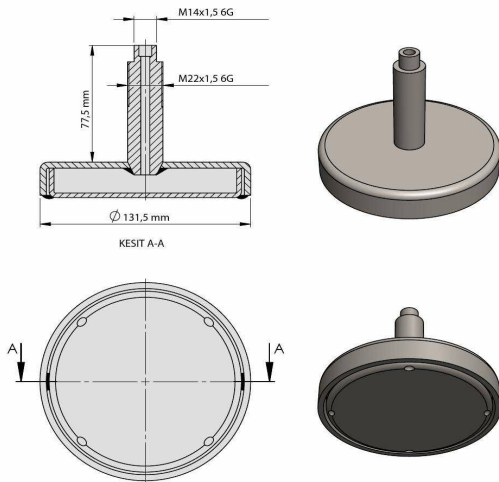

TRP - 2013

TRP-2013 BMC AIR SPRING'S AIR VALVE

OEM REFERENCES		CROSS REFERENCES	
BMC	53RS701918	VIBRACOUSTIC	V 1 E 21
		PHOENIX	1 E 21
		GOOD YEAR	8017
		GART	276.0.390
		CF GOMMA	92574
		FIRESTONE	W01 095 01 18
		DUNLOP	PNP301470102
		CONTITECH	644 N
		BLACKTECH	RL 9755
		AIRTECH	3644