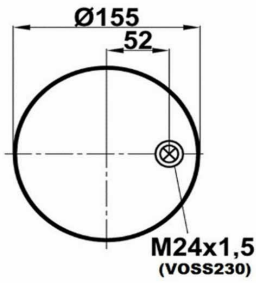

TRP-4391-N1

AIR SPRING WITHOUT PISTON

OEM REFERENCES		CROSS REFERENCES	
MERCEDES-BENZ	A9423280601	Contitech	4391N1

TRP-4391-N2

AIR SPRING WITHOUT PISTON