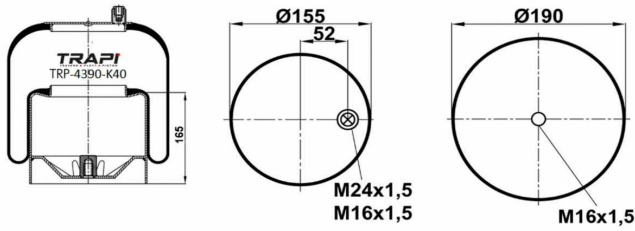

TRP-4390-K4 COMPLETE WITH METAL PISTON

OEM REFERENCES		CROSS REFERENCES	
MERCEDES-BENZ	A9423200321	Contitech	4390 NP04 (Voss230)

TRP-4390-K40 COMPLETE WITH METAL PISTON

OEM REFERENCES		CROSS REFERENCES	
MERCEDES-BENZ	A9423205121	Contitech	4390 N P24 (Voss232)