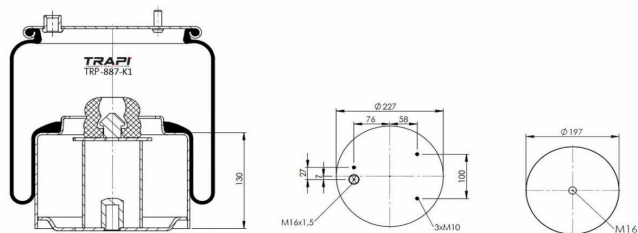

TRP-887-K1 COMPLETE WITH METAL PISTON

OEM REFERENCES		CROSS REFERENCES	
DAF	1141525	Airtech	134902 / 3887 K
		Contitech	887MBK6
		Vibracoustic	V 1 DF 18-3