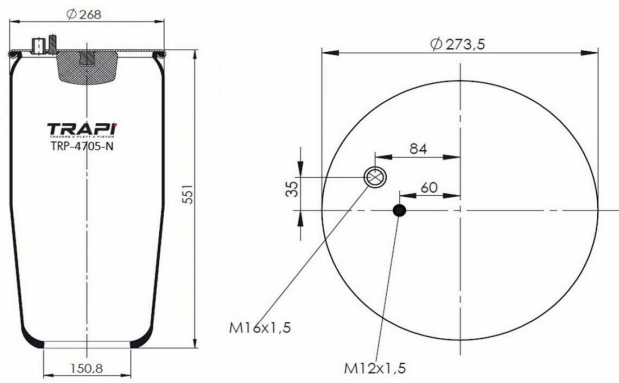

TRP-4644-N AIR SPRING WITHOUT PISTON

OEM REFERENCES		CROSS REFERENCES	
EVO-BUS	A6293270001	Contitech	4644N

TRP-4705-N

AIR SPRING WITHOUT PISTON

OEM REFERENCES		CROSS REFERENCES	
MAN	81.43601.0155	Contitech	4705N1P01
		Goodyear	1R12-831