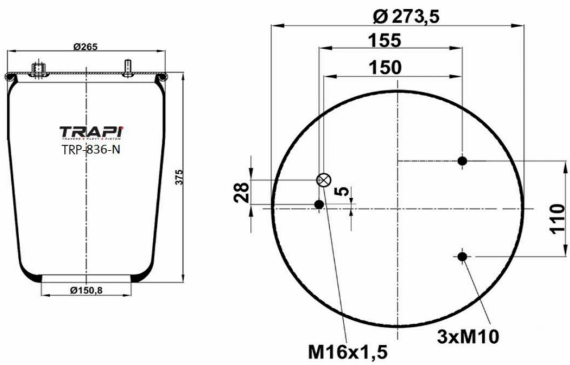

TRP-836-N AIR SPRING WITHOUT PISTON

OEM REFERENCES		CROSS REFERENCES	
DAF	0 067 504	Contitech	836M
		Dunlop	D13U32
		Firestone	W01M580776
		Firestone	1T17AR-4.5
		Goodyear	1R12-700
		Phoenix	1 DF 25-1 NP
		Taurus	UR721-01T
		Taurus	KR721
		Vibracoustic	VIDF25-1