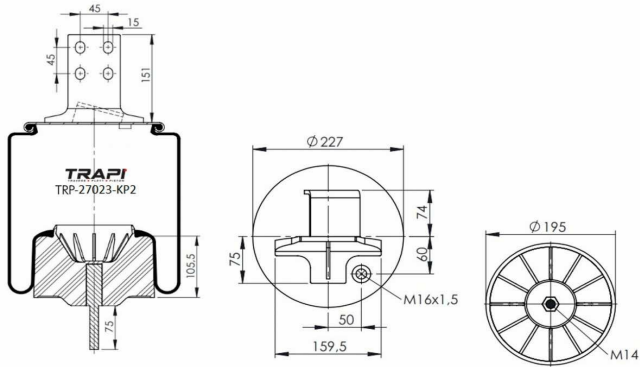

TRP-27023-KP2

COMPLETE WITH PLASTIC PISTON

OEM REFERENCES

CROSS REFERENCES

OEM REFERENCES	CROSS REFERENCES
IVECO 7501206684	Cf Gomma 206684 ITS 270-23C
IVECO STRALIS 42559767**CPL