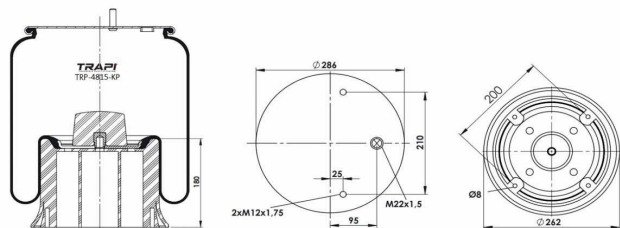

TRP-4815-KP COMPLETE WITH PLASTIC PISTON

OEM REFERENCES		CROSS REFERENCES	
SAF	3.229.0028.00	Airtech	32923 KPP
SAF	2923 VK