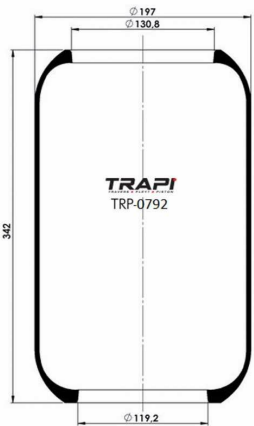

TRP-0792 ROLL AIR SPRING

OEM REFERENCES		CROSS REFERENCES	
VOLVO	20 540 792	Airtech	30792
		Goodyear	9082
		Phoenix	1 E 18 E