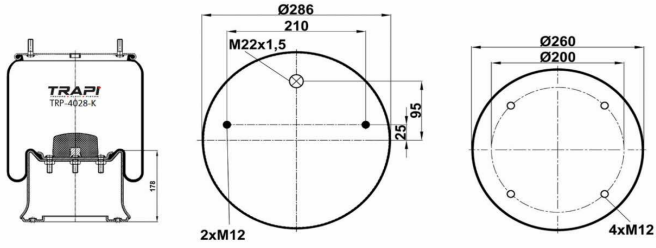

TRP-4028-K COMPLETE WITH METAL PISTON

OEM REFERENCES		CROSS REFERENCES	
SCHMITZ	015 323	Contitech	4028 N P02
WEWELER	US 04028	Firestone	W01 M58 8106
		Firestone	1T19L-12
		Goodyear	1R14-782
		Phoenix	1 D 28 F-1
		Vibracoustic	VID28F-1

TRP-4028-K2 COMPLETE WITH METAL PISTON

OEM REFERENCES		CROSS REFERENCES	
		Airtech	34028K 130342

TRP-4028-K5 COMPLETE WITH METAL PISTON

OEM REFERENCES		CROSS REFERENCES	
BATTAGLINO	91101895	Contitech	4028 N P05
R.O.R/MERITOR	2122 2239	Firestone	1T19L-11
		Firestone	W01 M58 7370
		Goodyear	1R14-721
		Phoenix	1 D 28 B-12