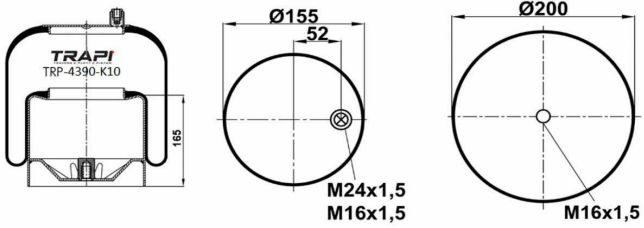

TRP-4390-K10 COMPLETE WITH METAL PISTON

OEM REFERENCES		CROSS REFERENCES	
MERCEDES-BENZ	A9423202821	Contitech	4390 N P21 (Voss232)
MERCEDES-BENZ	A9423204921	Firestone	W01M588514
		Phoenix	1 KF 21-21
		Vibracoustic	V1KF21-1