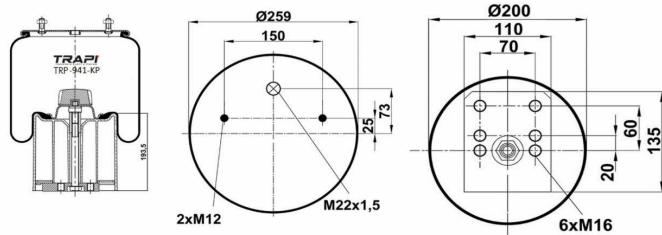

TRP-941-KP COMPLETE WITH PLASTIC PISTON

OEM REFERENCES		CROSS REFERENCES	
BPW	05.429.43.20.0	Cf Gomma	ITC300-36
BPW	BPW30	Contitech	941MB**CPL
SCANIA	2338887	Dunlop	D11B30**CPL
SCHMITZ	017 109	Firestone	W01 M58 8668 (Opposite Position)
		Firestone	1T17D-8.3
		Firestone	W01-M58-8618
		Goodyear	1R14-781
		Phoenix	1 DK 21-2
		Vibracoustic	VIDK21Y1