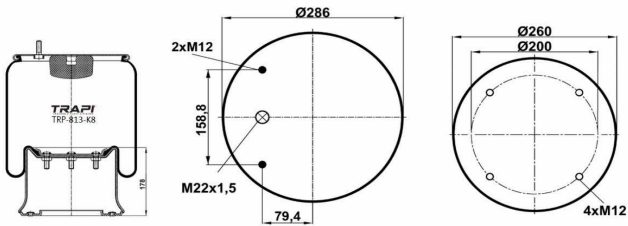

TRP-813-K8 COMPLETE WITH METAL PISTON

OEM REFERENCES		CROSS REFERENCES	
		Dunlop	D13B29
		Firestone	1T19L-11
		Firestone	W01M587502
		Goodyear	1R14-709
		Phoenix	1D28B-4
		Taurus	KR622-06
		Vibracoustic	VID28B-4