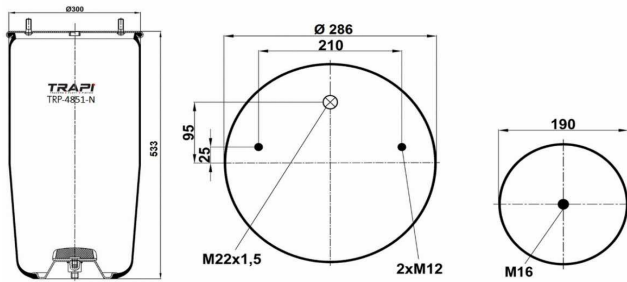

TRP-4851-N AIR SPRING WITHOUT PISTON

OEM REFERENCES		CROSS REFERENCES	
TRIDEC	311208	Goodyear	1R14-851