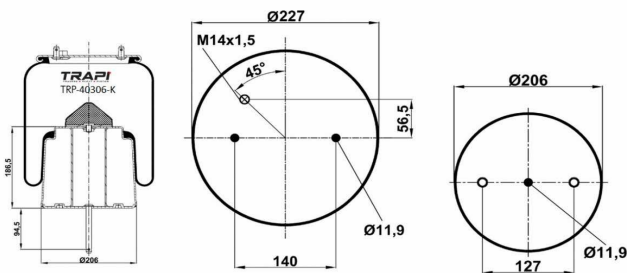

TRP-40306-K COMPLETE WITH METAL PISTON

OEM REFERENCES		CROSS REFERENCES	
ACERBI	1440306	Airtech	330306 K / 135482
ACERBI	442678	Goodyear	1R11-831
		Goodyear	566-22-3-546
		Phoenix	1DF20A-1