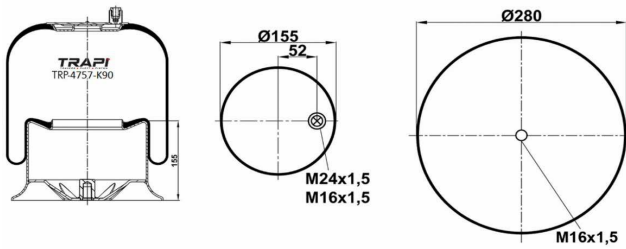

TRP-4757-K90 COMPLETE WITH METAL PISTON

OEM REFERENCES		CROSS REFERENCES	
MERCEDES-BENZ	A9463203221	Contitech	4757 N P29 (Voss232)
MERCEDES-BENZ	A9423203221