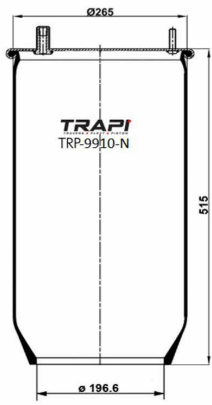

OEM REFERENCES		CROSS REFERENCES	
		Airtech	39910 K**SA