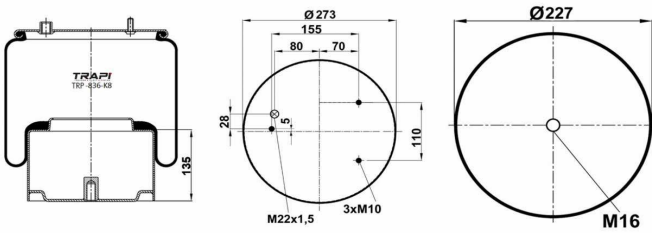

TRP-836-K8 COMPLETE WITH METAL PISTON

OEM REFERENCES		CROSS REFERENCES	
VDL BUS	1153934	Contitech	836NP06