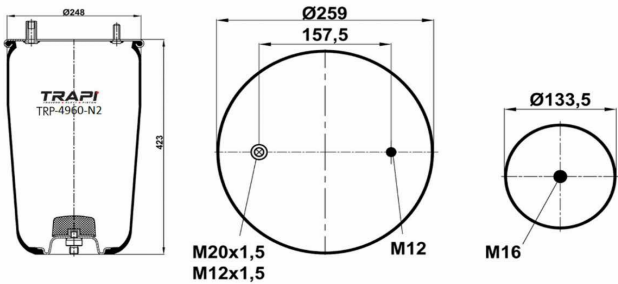

TRP-4941-N2 AIR SPRING WITHOUT PISTON

OEM REFERENCES		CROSS REFERENCES	
BPW	BPW30	Contitech	4941NP02
BPW	05.429.41.25.0		

TRP-4942-N2 AIR SPRING WITHOUT PISTON

OEM REFERENCES		CROSS REFERENCES	
BPW	BPW36-2	Contitech	4942NP02
BPW	05.429.41.09.0		