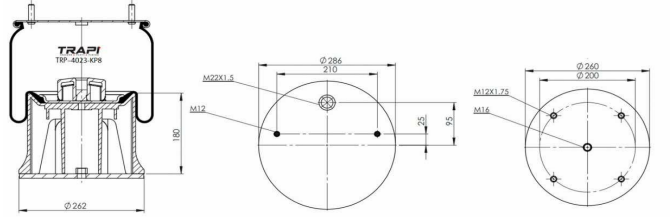

TRP-4023-KP8 COMPLETE WITH PLASTIC PISTON

OEM REFERENCES		CROSS REFERENCES	
SAF HOLLAND	3.228.1031.00 2923 V P03 Intra	Airtech	34023-08 C**CPL
		Cf Gomma	1T19E-2**CPL
		Contitech	4023 N P08**CPL