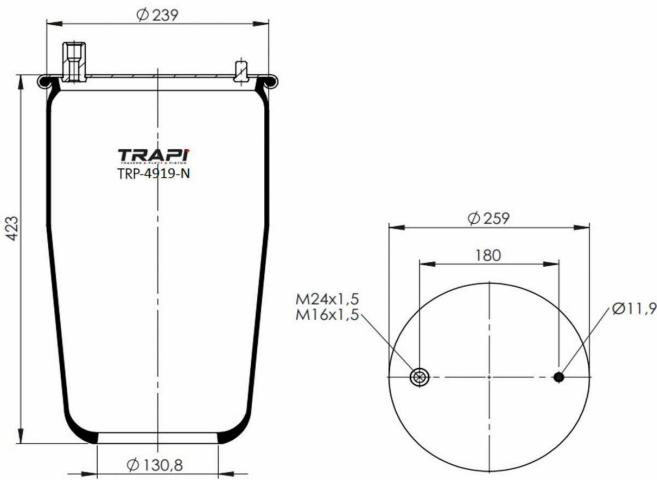

TRP-4919-N AIR SPRING WITHOUT PISTON

OEM REFERENCES		CROSS REFERENCES	
		Airtech	34919 P

TRP-4922-N AIR SPRING WITHOUT PISTON