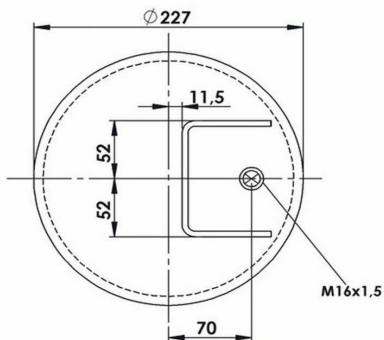

OEM REFERENCES		CROSS REFERENCES	
VOLVO	1079718	Contitech	4718NP02
VOLVO	101075363		

TRP-4737-N1

AIR SPRING WITHOUT PISTON

OEM REFERENCES

CROSS REFERENCES

Contitech 4737N

TRP-4753-N

AIR SPRING WITHOUT PISTON