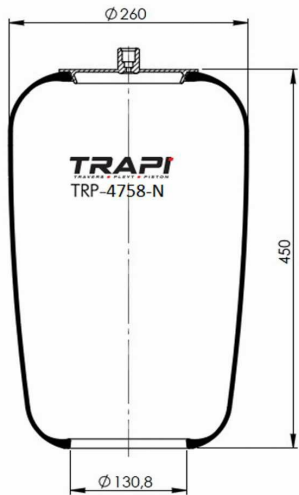

TRP-4758-N AIR SPRING WITHOUT PISTON

OEM REFERENCES		CROSS REFERENCES	
		Contitech	4758NP01**SA