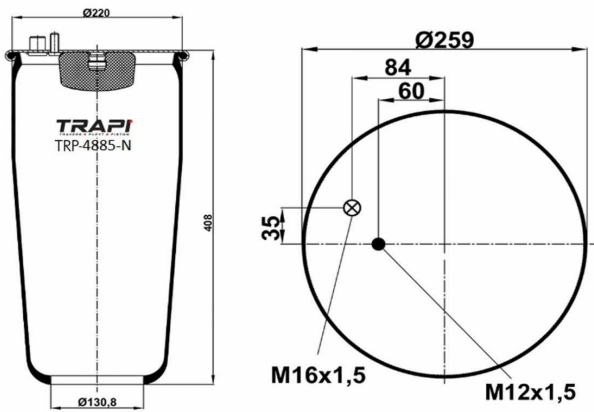

TRP-4885-N AIR SPRING WITHOUT PISTON

OEM REFERENCES		CROSS REFERENCES	
MAN	81.43601.6071	Contitech	4885N1P01
MAN	81.43601.0160