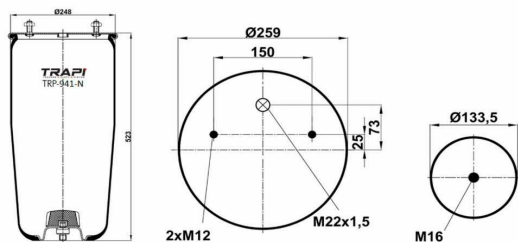

TRP-941-N AIR SPRING WITHOUT PISTON

OEM REFERENCES		CROSS REFERENCES	
BPW	BPW30	Cf Gomma	ITC300-36 204466
BPW	05.429.40.03.0	Contitech	941MB
		Dunlop	D11U30
		Firestone	1T17D-8.3
		Firestone	W01M588620
		Goodyear	1R11-700
		Phoenix	1DK21
		Taurus	KR730-01