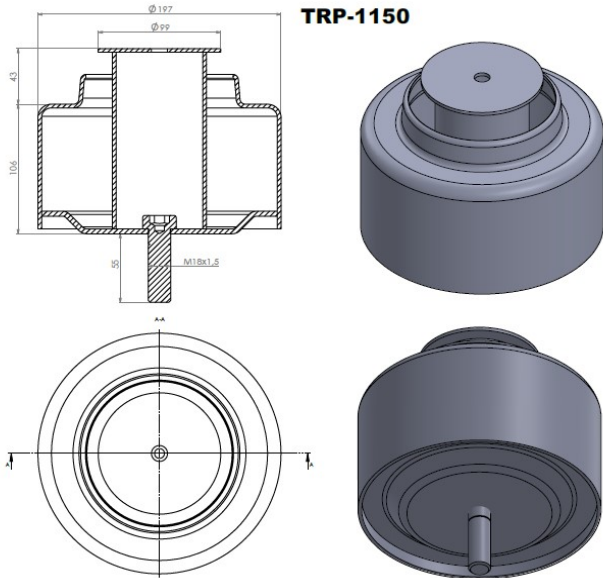

TRP-1150

TRP-1150

TEMSA AIR SPRING LOWER PISTON

OEM REFERENCES		CROSS REFERENCES	

TRP - 1151

TRP-1151

OEM REFERENCES		CROSS REFERENCES	

TRP - 1152