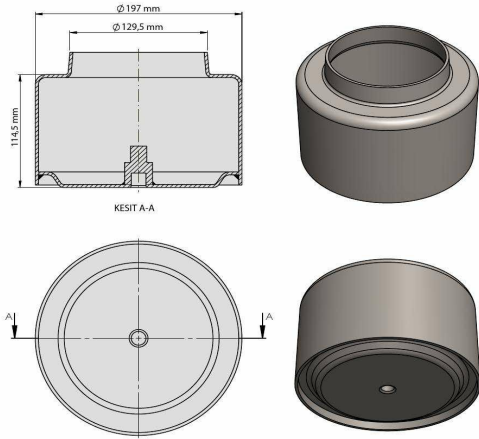

OEM REFERENCES		CROSS REFERENCES	

TRP - 1004

TRP-1004 SETRA REAR AİR SPRİNG LOWER PİSTON