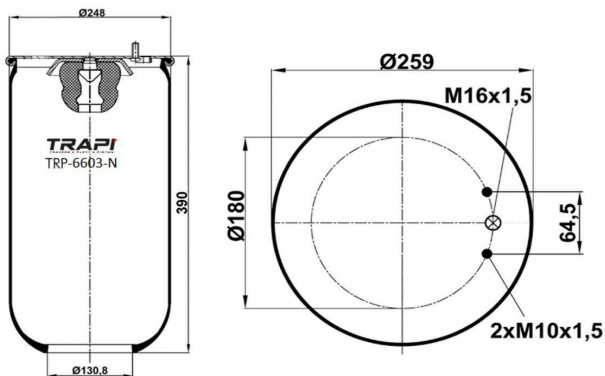

TRP-6603-N AIR SPRING WITHOUT PISTON

OEM REFERENCES		CROSS REFERENCES	
		Contitech	6603NP01**SA