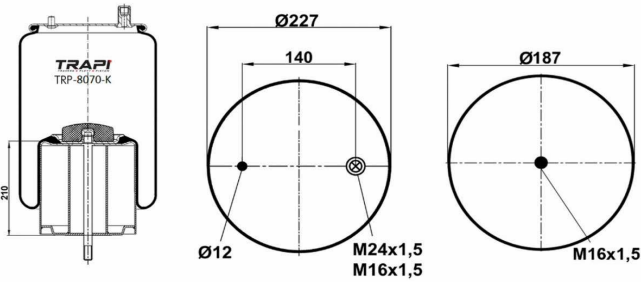

TRP-8070-K COMPLETE WITH METAL PISTON

OEM REFERENCES		CROSS REFERENCES	
RENAULT V.I	5010488070	Vibracoustic	V1DK19-1