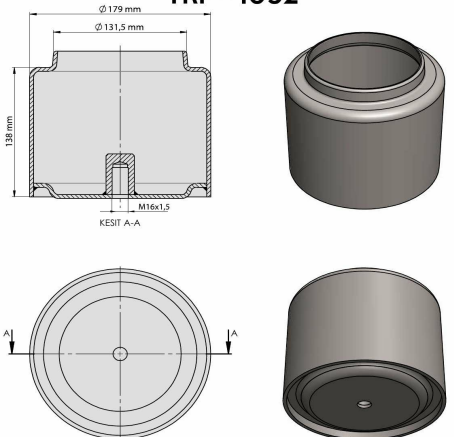

TRP - 1092

TRP-1092 DAF AIR SPRING LOWER PISTON

OEM REFERENCES		CROSS REFERENCES	
DAF	1266382	AIRTECH	3887-33 K
ARVIN-MERITOR	MLF7052	FIRESTONE	W01 M58 8682
		CONTITECH	887 M K3