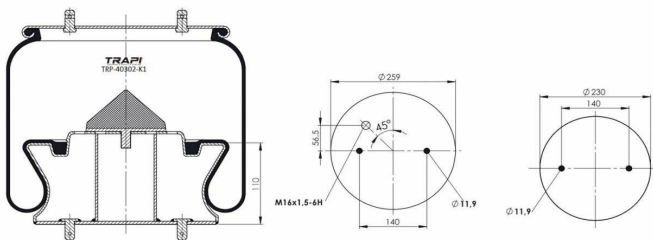

TRP-40302-K1 COMPLETE WITH METAL PISTON

OEM REFERENCES		CROSS REFERENCES	
SCANIA	1726238	Airtech	331238-K
		Goodyear	1R12-813