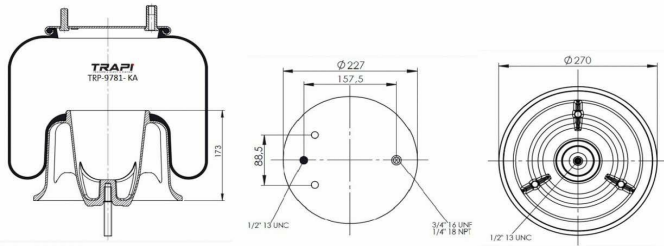

TRP-9781-KA AIR SPRING WITH ALUMINIUM PISTON (AMERICAN TYPES)

OEM REFERENCES		CROSS REFERENCES	
FREIGHTLINER	1613840000	Goodyear	1R12-603
FREIGHTLINER	1616773000	Firestone	W01 358 9781
FREIGHTLINER	6813200017	Firestone	1T15ZR-6
FREIGHTLINER	A1614004000	Contitech	910S16A382