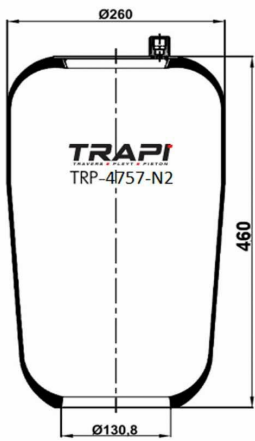

TRP-4757-N2 AIR SPRING WITHOUT PISTON

OEM REFERENCES		CROSS REFERENCES	
MERCEDES-BENZ	A9743280001	Contitech	4757N2