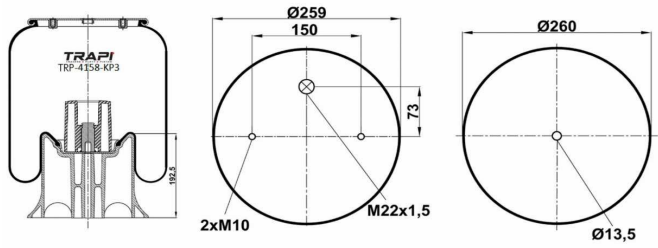

TRP-4158-KP3 COMPLETE WITH PLASTIC PISTON

OEM REFERENCES		CROSS REFERENCES	
SCHMITZ	014892	Contitech	4158NP03
SCHMITZ-ANHANGER	750999	Dunlop	D12B22
WEWELER	US06285	Phoenix	IDK20B-1