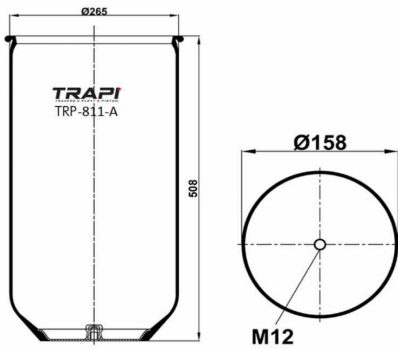

OEM REFERENCES		CROSS REFERENCES	
EVO-BUS	4.731.029.000	Contitech	811NT
MAN	81.43601.0035	Firestone	1T19L-10
MAN	81.43601.0048	Firestone	W01M580028
		Goodyear	1R14-715
		Phoenix	1DK28 B
		Taurus	UR622-03