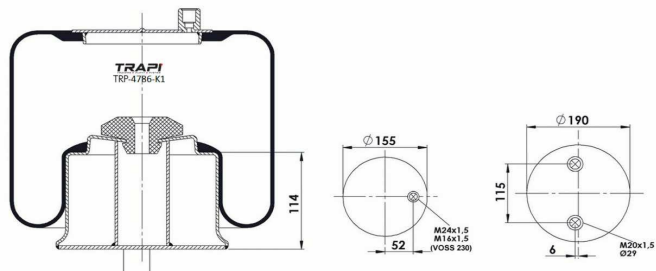

TRP-4786-K1

COMPLETE WITH METAL PISTON

OEM REFERENCES		CROSS REFERENCES	
MERCEDES	A 974 320 01 17	Airtech	34786 K (VOSS 230)
MERCEDES-BENZ	A 974 320 00 17	Contitech	4786 N P01 (VOSS 230)