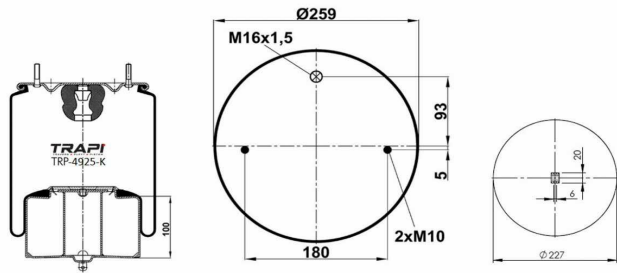

TRP-4925-K COMPLETE WITH METAL PISTON

OEM REFERENCES		CROSS REFERENCES	
		Airtech	34925 K / 132002