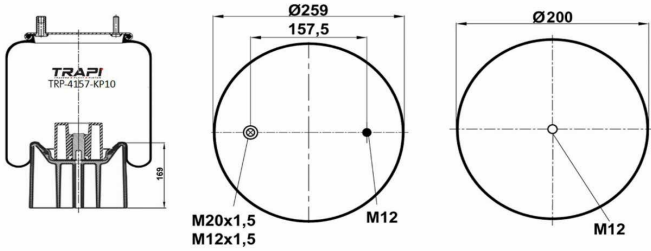

OEM REFERENCES		CROSS REFERENCES	
ACERBI	441901	Contitech	4157NP10
SMB	M060924	Goodyear	1R11-772
FRUEHAUF	UJB 0975	Firestone	W01M586315
		Firestone	1T15MPW-7
		Phoenix	1DK20A-51
		Taurus	KR915-51
		Vibracoustic	VIDK20A-51