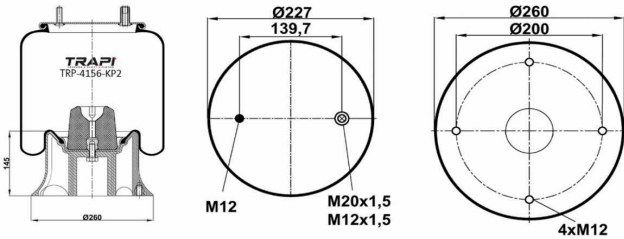

TRP-4156-KP2 COMPLETE WITH PLASTIC PISTON

OEM REFERENCES		CROSS REFERENCES	
NEWAY	M00557002	Airtech	34156-02 KPP / 131902
		Firestone	1T15M-6
		Firestone	W01M589229