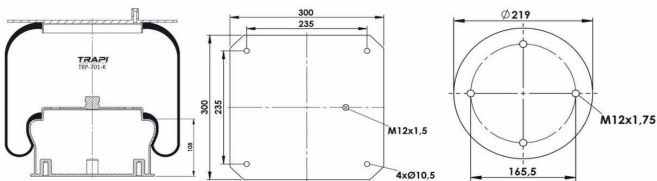

TRP-701-K COMPLETE WITH METAL PISTON

OEM REFERENCES		CROSS REFERENCES	
		Contitech	701 N**CA