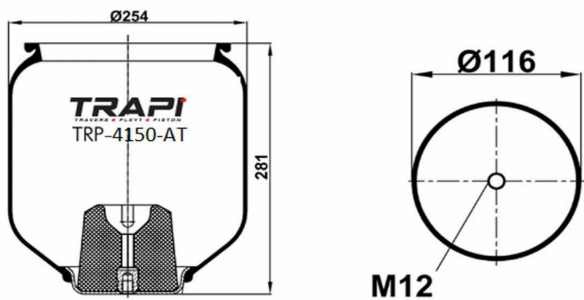

TRP-4150-AT COMPLETE WITH METAL PISTON

OEM REFERENCES		CROSS REFERENCES	
		Airtech	34150 T / 121122
		Contitech	4150 N P01