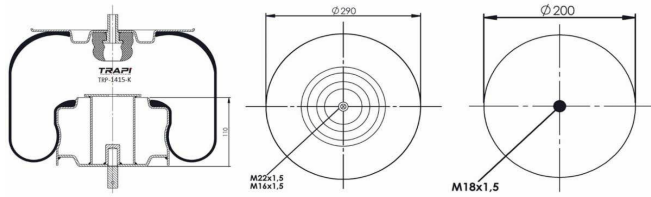

TRP-1318-K COMPLETE WITH METAL PISTON

OEM REFERENCES		CROSS REFERENCES	
BARTOLETTI	91619011	Airtech	391318K 131142
BATTAGLINO	2211401	Cf Gomma	1T19E-2 93762
CARDI	58050700	Dunlop	D13B18
OMAR	11804	Dunlop	D13B12
ROLFO	112060	Firestone	1T19L-11
VIBERTI	128147102	Firestone	W01M586361
ZF SACHS	1006553	Goodyear	1R14-706
		Phoenix	1DK28B7

TRP-1415-K COMPLETE WITH METAL PISTON

OEM REFERENCES		CROSS REFERENCES	
		Contitech	1415 N P02

TRP-1709-KP COMPLETE WITH PLASTIC PISTON

OEM REFERENCES		CROSS REFERENCES	
HENDRICKSON	HS507465	Goodyear	1R13-709