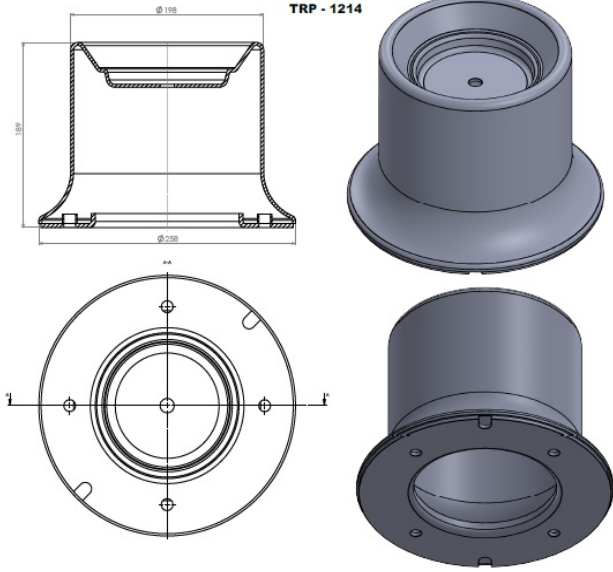

TRP-1214 AIR SPRING PISTON

OEM REFERENCES		CROSS REFERENCES	
UJA0894		DUNLOP	PNP 311370000
H2500425		VIBRACOUSTIC	V 1 DK 23 L-40
21215894		FIRESTONE	W01 M58 7548
		CONTITECH	4159 NP14
		AIRTECH	34159-02 K