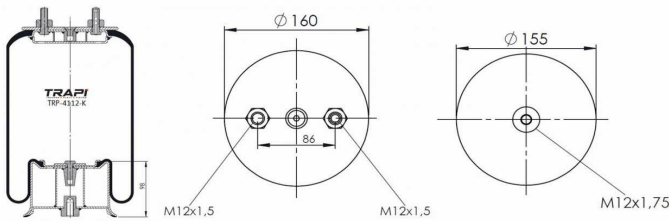

TRP-40307-K1 COMPLETE WITH METAL PISTON

OEM REFERENCES		CROSS REFERENCES	
SCANIA	1726246	Goodyear	1R11-841
		Goodyear	566-22-3-550

TRP-4112-K COMPLETE WITH METAL PISTON

OEM REFERENCES		CROSS REFERENCES	
OTOKAR	OTOKAR M 2010 MAGIRUS ARKA	Vibracoustic	VIG12b-7