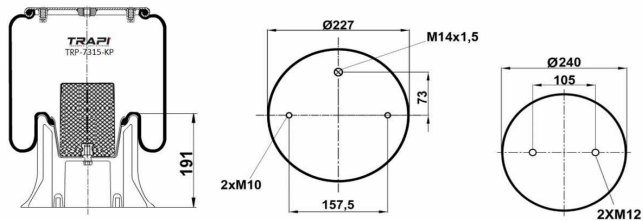

TRP-7315-KP COMPLETE WITH PLASTIC PISTON

OEM REFERENCES		CROSS REFERENCES	
SCANIA	1314904	Firestone	1T15S-11
		Firestone	W01M587315