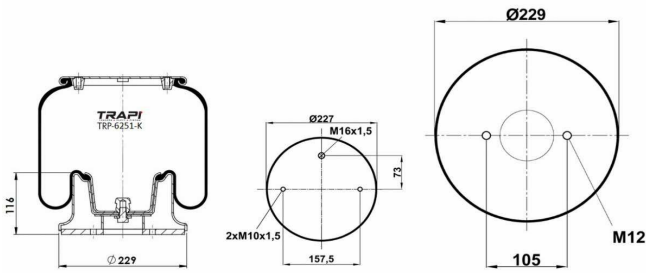

TRP-6251-K

COMPLETE WITH METAL PISTON

OEM REFERENCES		CROSS REFERENCES	
GRANNING	15619	Airtech	36251K 134762
SCANIA	1865759	Firestone	W01M586251
SCANIA/SCANIA BUSSAR	1314903	Firestone	1T15AA-3
SCANIA/SCANIA BUSSAR	1402423