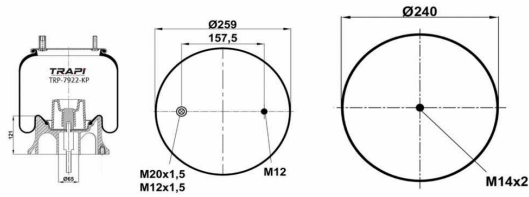

OEM REFERENCES		CROSS REFERENCES	
		Vibracoustic	VIDK27b-1**CPL