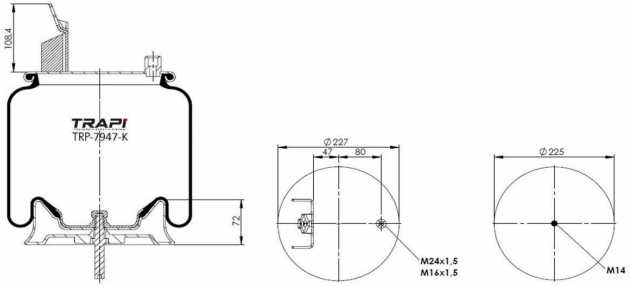

TRP-7947-K COMPLETE WITH METAL PISTON

OEM REFERENCES		CROSS REFERENCES	
VOLVO	20737947	Airtech	37947 K
VOLVO	20737943	Contitech	6614 N P01