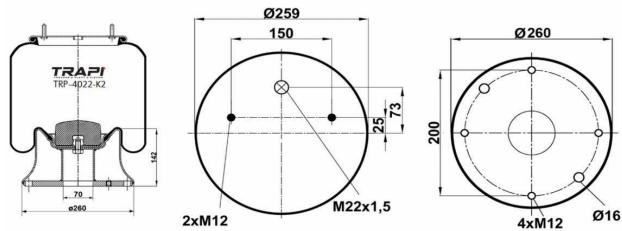

TRP-4022-K2

COMPLETE WITH METAL PISTON

OEM REFERENCES		CROSS REFERENCES	
		Airtech	34022-01K 130662