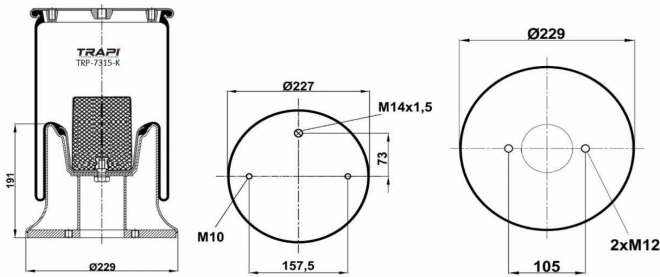

TRP-7315-K COMPLETE WITH METAL PISTON

OEM REFERENCES		CROSS REFERENCES	
SCANIA/SCANIA BUSSAR	1314904**CA	Airtech	37315K**CA133762
		Firestone	W01M587315**CA