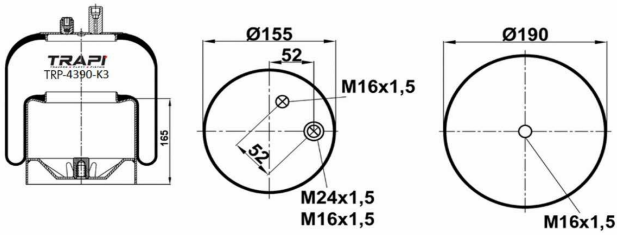

TRP-4390-K3

COMPLETE WITH METAL PISTON

OEM REFERENCES		CROSS REFERENCES	
MERCEDES-BENZ	A9423200421	Contitech	4390 NP03 (Voss230)