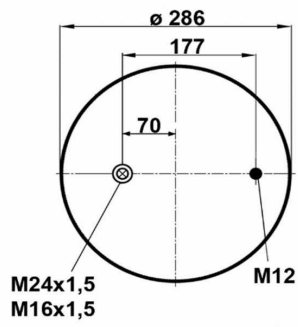

OEM REFERENCES		CROSS REFERENCES	
		Airtech	39910 K**SA