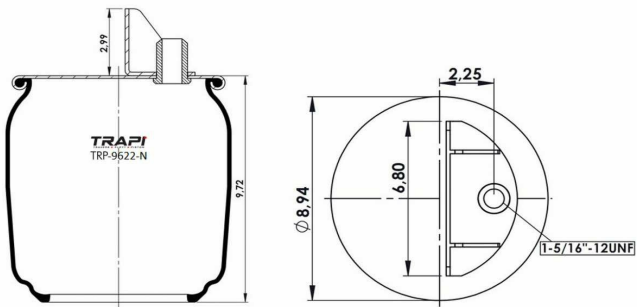

TRP-9622-N AIR SPRING WITHOUT PISTON (AMERICAN TYPE)

OEM REFERENCES		CROSS REFERENCES	
		Goodyear	1R11-221**SA