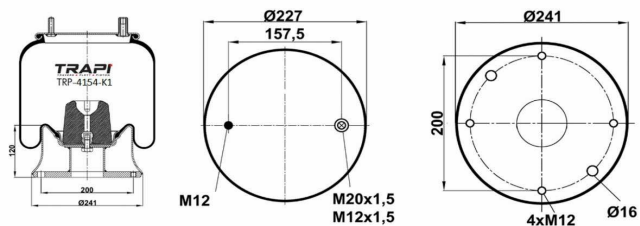

TRP-4154-K1 COMPLETE WITH METAL PISTON

OEM REFERENCES		CROSS REFERENCES	
		Airtech	34154-01K / 132022