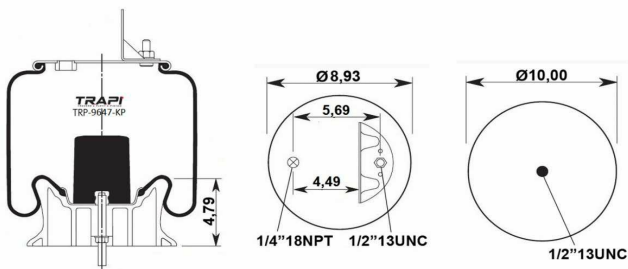

TRP-9647-KP COMPLETE WITH PLASTIC PISTON (AMERICAN TYPE)

OEM REFERENCES		CROSS REFERENCES	
HENDRICKSON	649172	Firestone	W01 358 9647
HENDRICKSON	58786-2	Firestone	1T15MT-8
MACK	57QL417M	Airtech	39647 KPP