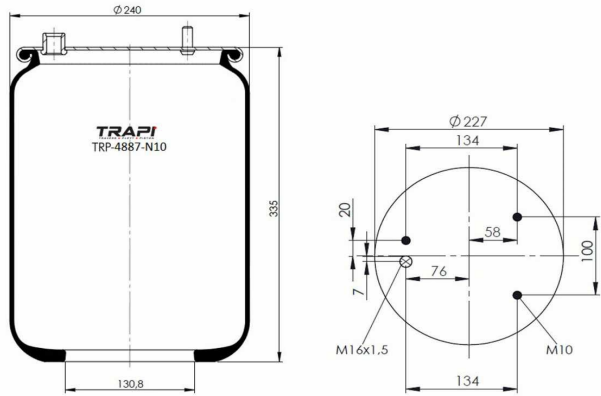

TRP-4887-N10 AIR SPRING WITHOUT PISTON

OEM REFERENCES		CROSS REFERENCES	
		Firestone	W01 M58 8681**SA