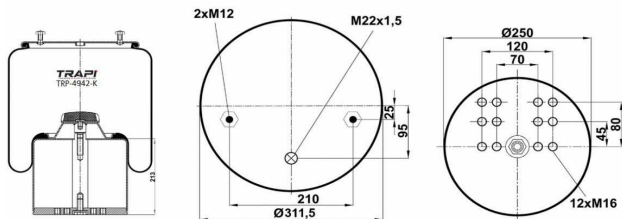

TRP-4942-K COMPLETE WITH METAL PISTON

OEM REFERENCES		CROSS REFERENCES	
BPW	05.429.41.09.0	Contitech	4942NP02**CA
BPW	05.429.41.85.0		
BPW	05.429.41.86.0