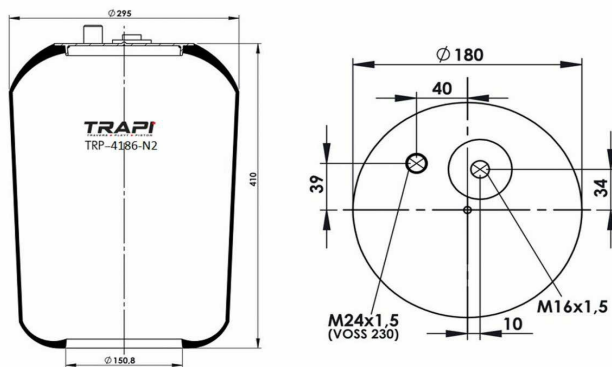

TRP-4186-N2 AIR SPRING WITHOUT PISTON

OEM REFERENCES		CROSS REFERENCES	
DAIMLER CHRYSLER	A 942 320 17 21	Airtech	34186-02K**SA (Voss230)
		Contitech	4186 NP02 (Voss230)