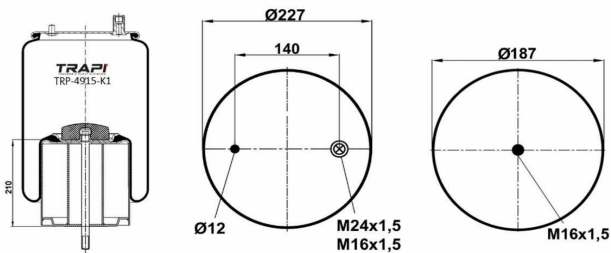

TRP-4915-K1 COMPLETE WITH METAL PISTON

OEM REFERENCES		CROSS REFERENCES	
RENAULT V.I	5010294309	Vibracoustic	VIDK19-1
RENAULT V.I	5001488070	Phoenix	1 DK 19-1
VOLVO	22 025 613	Contitech	4915NP06
VOLVO	20 757 541