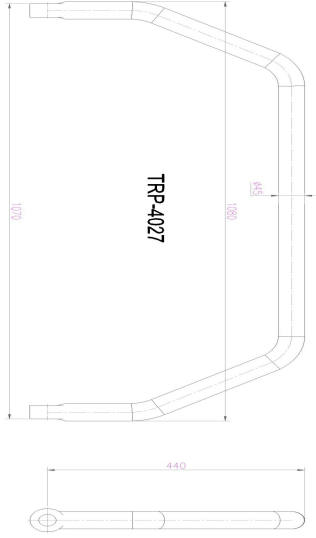

TRP-4027

OEM REFERENCES		CROSS REFERENCES