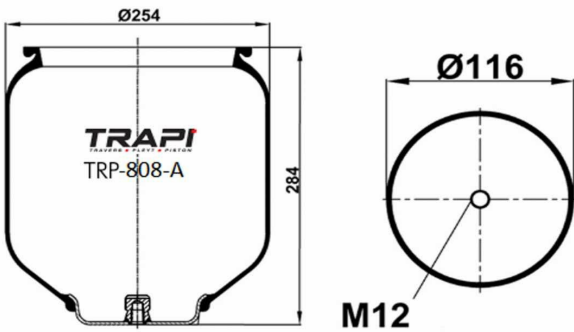

TRP-808-A AIR SPRING WITH METAL PISTON

OEM REFERENCES		CROSS REFERENCES	
MAN	81.43601.0044	Contitech	808NT