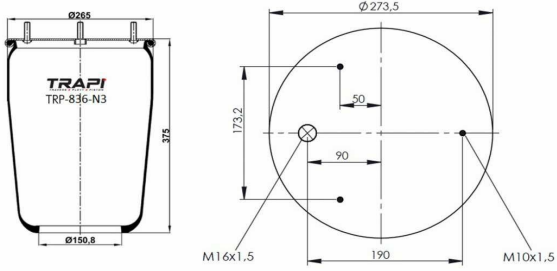

TRP-836-N3 AIR SPRING WITHOUT PISTON

OEM REFERENCES		CROSS REFERENCES	
BMC BELDE	7B 100323BMC P