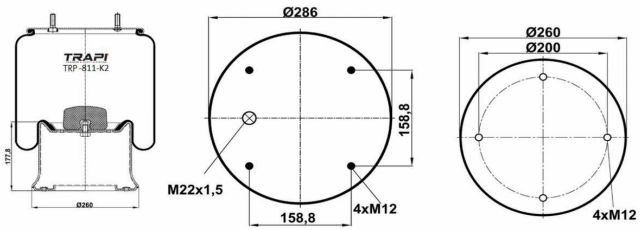

OEM REFERENCES		CROSS REFERENCES	
BATTAGLINO	22111400	Airtech	3811-02 K / 130082
		Dunlop	D14B51
		Firestone	1T19L-11