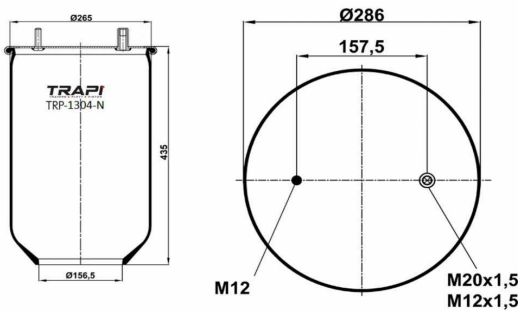

TRP-1304-N AIR SPRING WITHOUT PISTON

OEM REFERENCES		CROSS REFERENCES	
FRUEHAUF	UJB0129-001	Airtech	391304K**SA 131562
	SMB M001464	Cf Gomma	1T19E-3 201840
ZORZI	1006552	Dunlop	D13B04
		Goodyear	1R13-732**SA