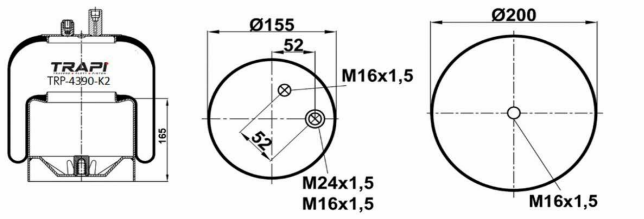

TRP-4390-K2 COMPLETE WITH METAL PISTON

OEM REFERENCES		CROSS REFERENCES	
MERCEDES-BENZ	A9423200221	Contitech	4390 NP02 (Voss230)
		Firestone	W01M588513
		Goodyear	9506