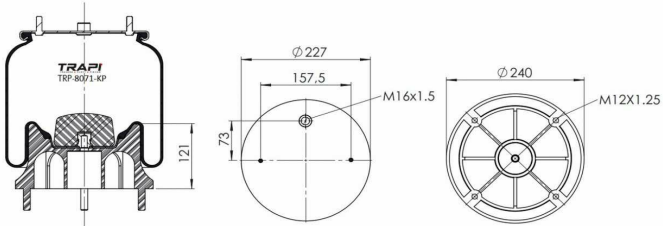

TRP-8071-KP COMPLETE WITH PLASTIC PISTON

OEM REFERENCES		CROSS REFERENCES	
RENAULT	5010 259252	Contitech	4154 N P05
		Firestone	W01 M54 8172
		Phoenix	1 DK 23 F-1**CPL