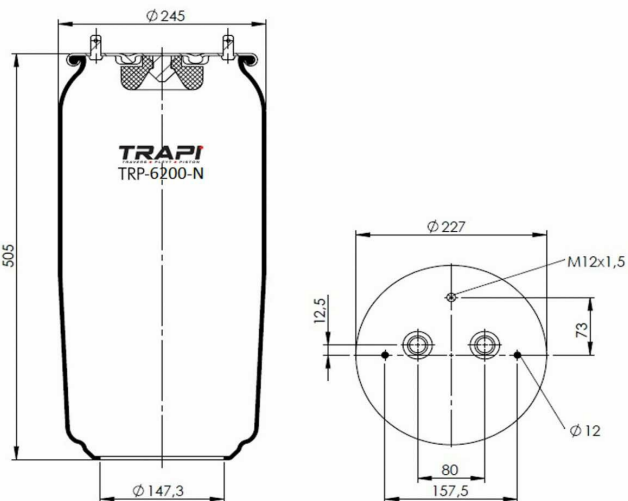

TRP-6200-N AIR SPRING WITHOUT PISTON

OEM REFERENCES		CROSS REFERENCES	
		Airtech	36200 P / 121602