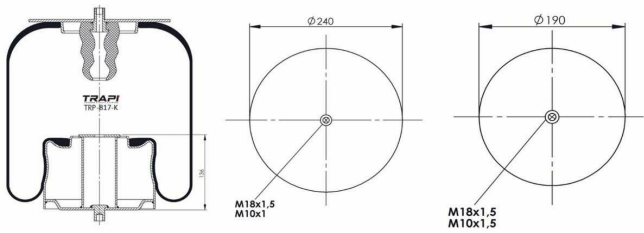

TRP-817-K COMPLETE WITH METAL PISTON

OEM REFERENCES		CROSS REFERENCES	
		Contitech	817 MB