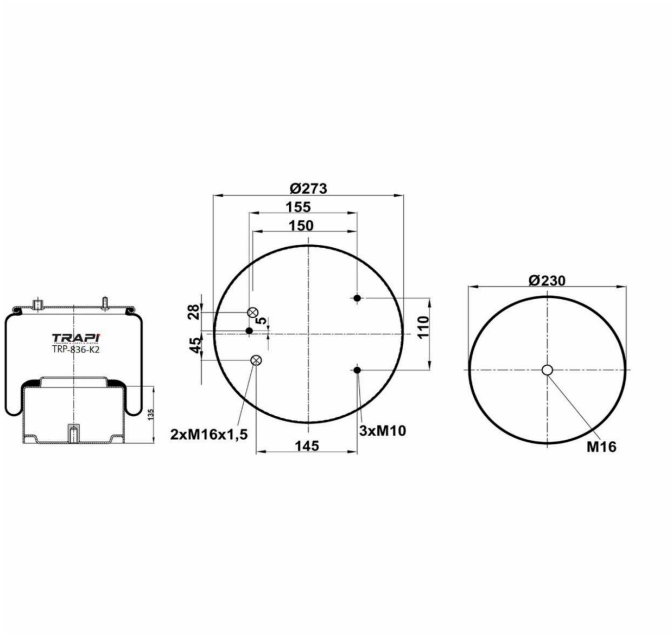

TRP-836-K14 COMPLETE WITH METAL PISTON

OEM REFERENCES		CROSS REFERENCES	
DAF	1 794 420	Contitech	836 N P10

TRP-836-K15

OEM REFERENCES		CROSS REFERENCES	
	836 N P14		
VDL BUS	45015337		

TRP-836-K16

OEM REFERENCES		CROSS REFERENCES	
	836 N P09		
DAF	1697683		