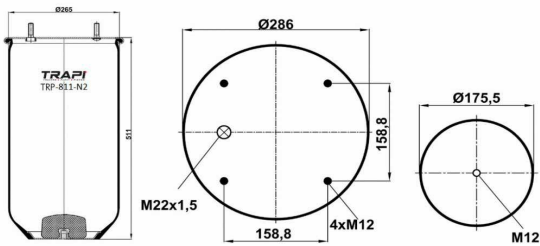

OEM REFERENCES		CROSS REFERENCES	
		Airtech	3811-02 P / 120082