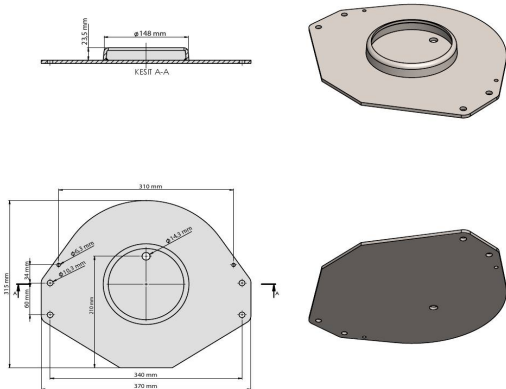

TRP - 2000

TRP-2000 SETRA REAR AIR SPRING TOP PLATE

OEM REFERENCES		CROSS REFERENCES	
SETRA	107233610211C	CF GOMMA	92574
		GART	276.0.390
		FIRESTONE	W01 095 01 18
		DUNLOP	PNP301470102
		CONTITECH	644 N
		BLACKTECH	RL 9755
		AIRTECH	3644
		GOOD YEAR	8017
		PHOENIX	1 E 21
		VIBRACOUSTIC	V 1 E 21

TRP - 2001

TRP-2001 SETRA FRONT AIR SPRING TOP PLATE

OEM REFERENCES		CROSS REFERENCES	
SETRA	107231010204C	CF GOMMA	8018
		GART	297.0.390
		FIRESTONE	W01 095 0021
		DUNLOP	PNP3049800101
		CONTITECH	661 N
		BLACKTECH	RL 9772
		AIRTECH	3661
		PHOENIX	1 E 25
		VIBRACOUSTIC	V 1 E 25(-2)

TRP-2002 BMC PROBUS AIR SPRING TOP PLATE

OEM REFERENCES		CROSS REFERENCES