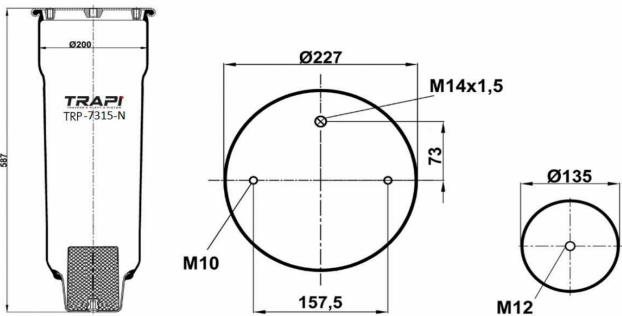

TRP-7315-N AIR SPRING WITHOUT PISTON

OEM REFERENCES		CROSS REFERENCES	
		Airtech	37315 P / 122582
		Firestone	W01M587315**SA
		Firestone	1T15S-11