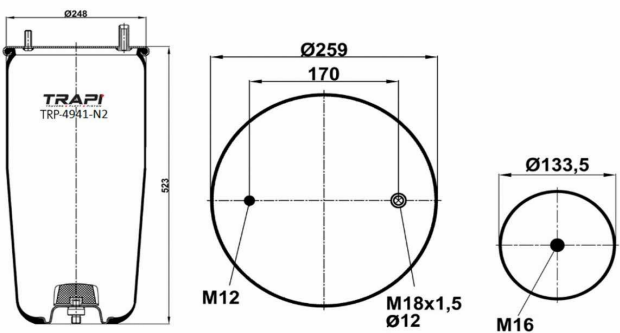

TRP-4941-N2 AIR SPRING WITHOUT PISTON

OEM REFERENCES		CROSS REFERENCES	
BPW	BPW30	Contitech	4941NP02
BPW	05.429.41.25.0