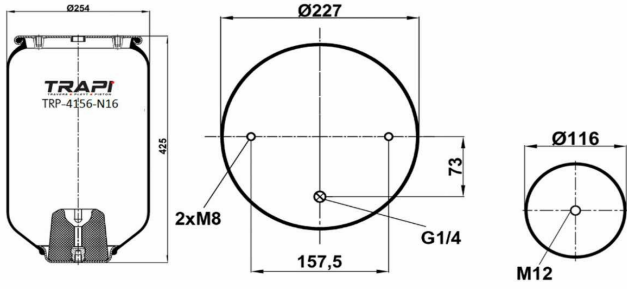

TRP-4156-N16 AIR SPRING WITHOUT PISTON

OEM REFERENCES		CROSS REFERENCES	
		Contitech	4156NP16