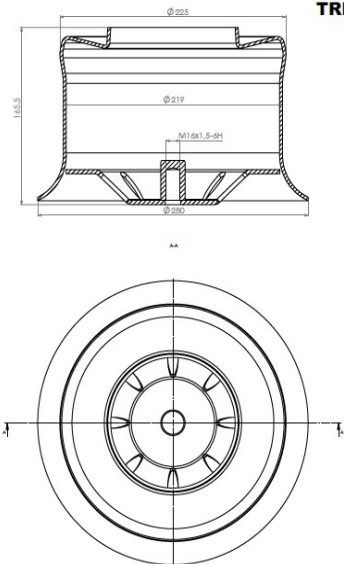

TRP-1180

TRP-1180 AIR SPRING LOWER PISTON

OEM REFERENCES		CROSS REFERENCES	
Mercedes-Benz	A9743200217	CONTITECH	4757 NP 29
Mercedes-Benz	9423203221	BLACKTECH	RML 95868 C29
Mercedes-Benz	A9743200417	AIRTECH	34757-29 K
Mercedes-Benz	A9423203221	GOODYEAR	9520
Mercedes-Benz	9743200217		
Mercedes-Benz	9743200417