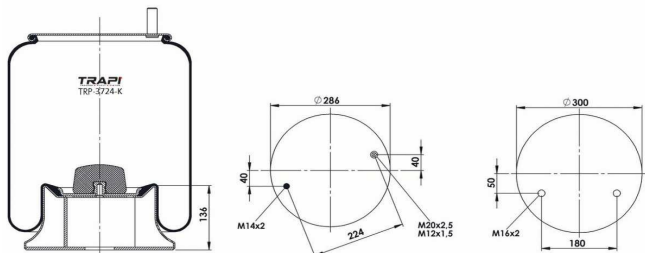

TRP-3724-K COMPLETE WITH METAL PISTON

OEM REFERENCES		CROSS REFERENCES	
KAISER	F01008697	Goodyear	1R13-724