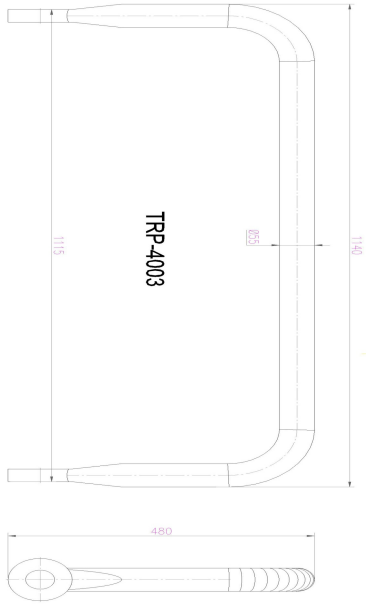

TRP-4003 TEMSA SAFİR REAR STABILIZATOR

OEM REFERENCES		CROSS REFERENCES	
MITSUBISHI	MC286631