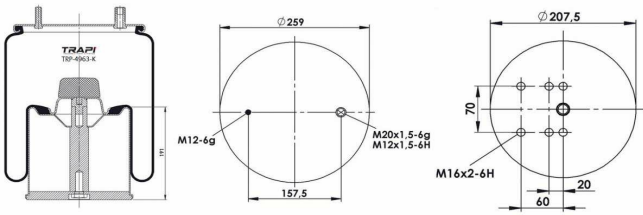

TRP-4963-K COMPLETE WITH METAL PISTON

OEM REFERENCES		CROSS REFERENCES	
BPW	05.429.43.62.0 BPW 30	Contitech	4963 N P01**CA
BPW	05.429.42.54.0 BPW 30