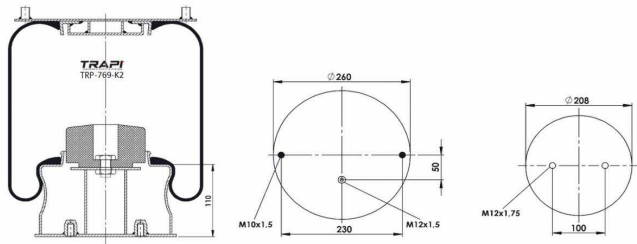

TRP-769-K2 COMPLETE WITH METAL PISTON

OEM REFERENCES		CROSS REFERENCES	
		Neotec	ABK 414S
		Vibracoustic	VIE18-05