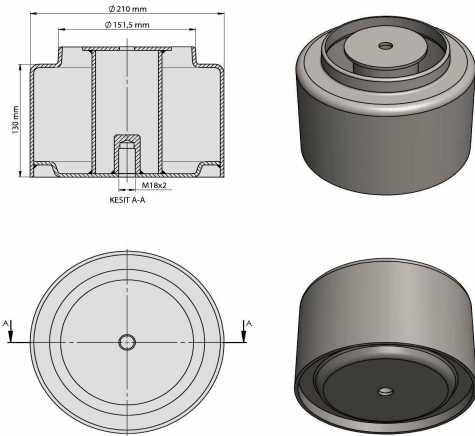

TRP - 1087

TRP-1087 VOLVO AIR SPRING LOWER PISTON

OEM REFERENCES		CROSS REFERENCES	
		AIRTECH	3661 K
		BLACKTECH	RML 9772 C4
		CONTITECH	661 N P01

TRP - 1088

TRP-1088 MERCEDES REAR AIR SPRING LOWER PISTON