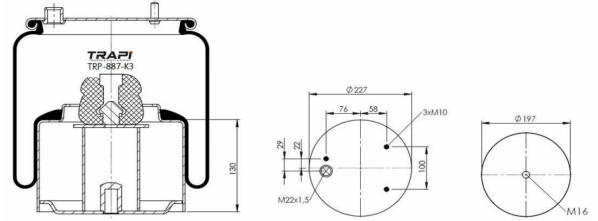

OEM REFERENCES		CROSS REFERENCES	
VDL BUS	1153935	Contitech	887NP03