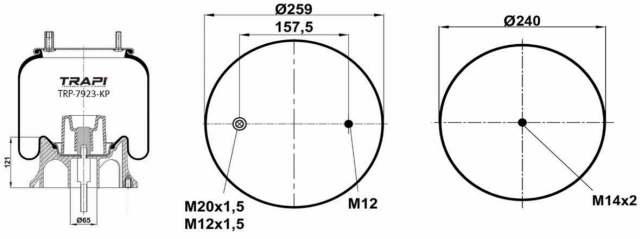

TRP-7923-KP COMPLETE WITH PLASTIC PISTON

OEM REFERENCES		CROSS REFERENCES	
		Vibracoustic	V1DK27b-2**CPL