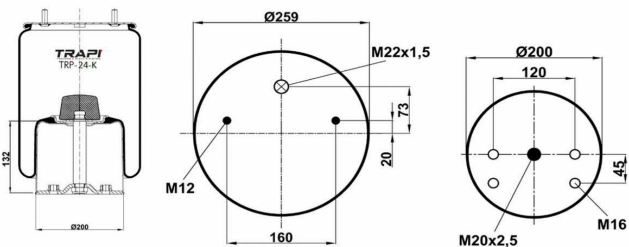

TRP-7194-K AIR SPRING COMPLETE WITH METAL PISTON

OEM REFERENCES		CROSS REFERENCES	
IVECO	41272478	Cf Gomma	CF GOMMA ITS 230-25C/207194

TRP-724-K COMPLETE WITH METAL PISTON

OEM REFERENCES		CROSS REFERENCES	
GIGANT	166225	Contitech	724NP02
GIGANT	00166292		