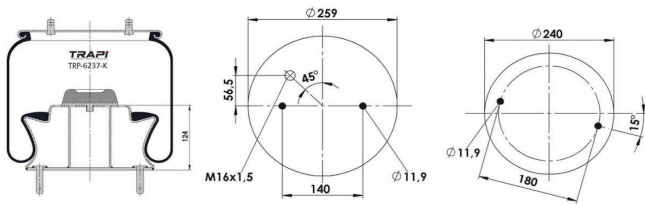

TRP-6237-K COMPLETE WITH METAL PISTON

OEM REFERENCES		CROSS REFERENCES	
SCANIA	2024281	Contitech	1R13-750
SCANIA	1726237