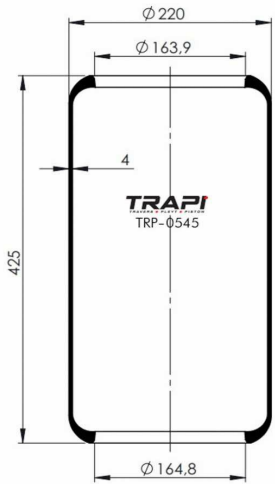

TRP-0545 ROLL AIR SPRING

OEM REFERENCES		CROSS REFERENCES	
		Firestone	W01-095-0545