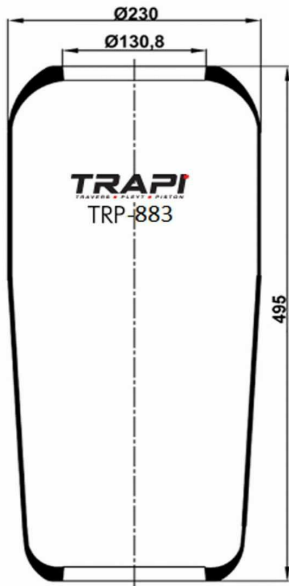

TRP-883 ROLL AIR SPRING

OEM REFERENCES		CROSS REFERENCES	
MAN	81.43601.0071	Cf Gomma	1SC250-29 204250
MAN	81.43601.0072	Contitech	883N1
MAN	81.43601.0110	Dunlop	D13S03
MAN	81.43601.0128	Goodyear	9012
VOLVO	1082085	Phoenix	1F21C-2