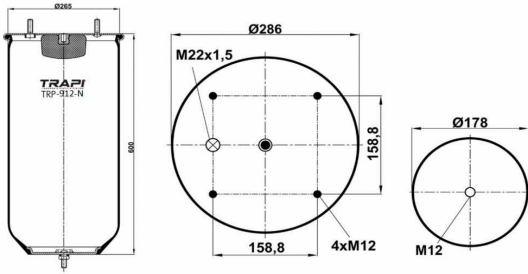

TRP-912-N

AIR SPRING WITHOUT PISTON

OEM REFERENCES

CROSS REFERENCES

Airtech 3912K**SA / 132062