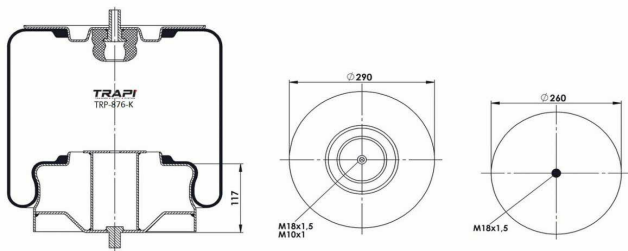

TRP-876-K COMPLETE WITH METAL PISTON

OEM REFERENCES		CROSS REFERENCES	
RENAULT V.I	5.000.640.399	Airtech	3876 K
RENAULT V.I	5.010.073.847		
RENAULT V.I	5.000.738.516