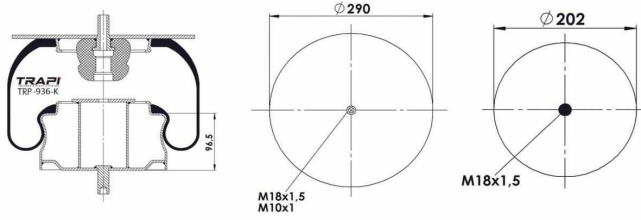

TRP-936-K COMPLETE WITH METAL PISTON

OEM REFERENCES		CROSS REFERENCES	
IRIS BUS	5.010.019.248	Contitech	936 MB
IRIS BUS	5.000.787.901