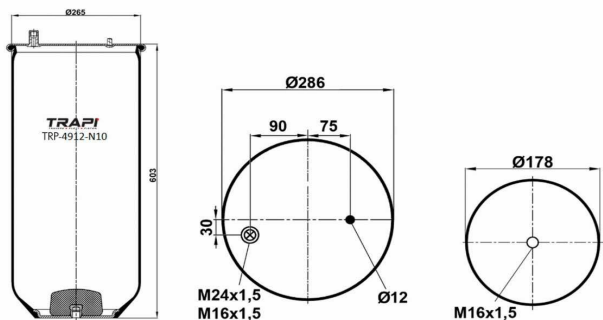

AIR SPRING WITHOUT PISTON

OEM REFERENCES

CROSS REFERENCES

Contitech 4911 N P06**SA

TRP-4912-N10

AIR SPRING WITHOUT PISTON

OEM REFERENCES

CROSS REFERENCES