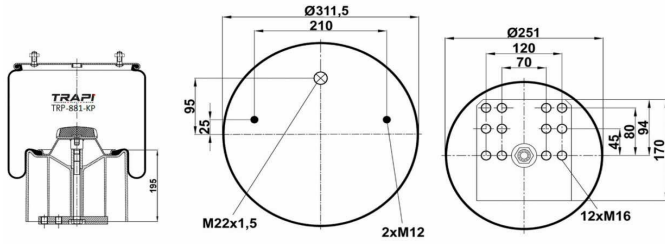

TRP-881-KP COMPLETE WITH PLASTIC PISTON

OEM REFERENCES		CROSS REFERENCES	
BPW	05.429.40.14.1	Contitech	881MB**CPL
BPW	05.429.43.51.0	Firestone	W01 M58 8667 (Opposite Position)
BPW	BPW36