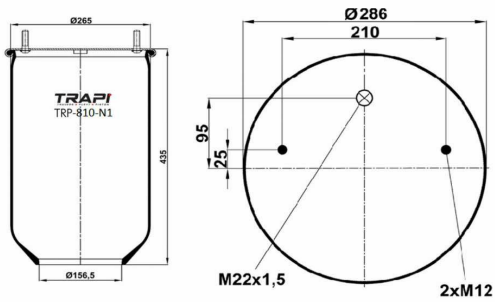

OEM REFERENCES		CROSS REFERENCES	
		Airtech	3810-01P