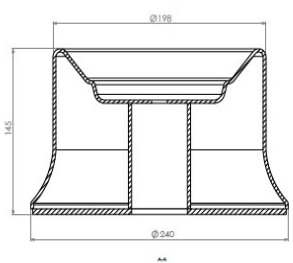

TRP-1173

AIR SPRING PISTON

OEM REFERENCES		CROSS REFERENCES	
VOLVO	61352305981	CONTITECH	4563N

TRP-1176

AIR SPRING LOWER PISTON

OEM REFERENCES		CROSS REFERENCES	

TRP-1177

AIR SPRING LOWER PISTON

OEM REFERENCES		CROSS REFERENCES