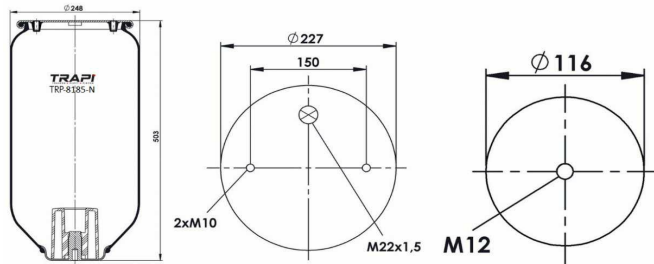

TRP-8185-N AIR SPRING WITHOUT PISTON

OEM REFERENCES		CROSS REFERENCES	
		Airtech	38185 P / 121722
		Firestone	W01 M5 88185**SA
		Firestone	1T15MPW-9
		Goodyear	1R12-748
		Phoenix	1DK20B-1NP