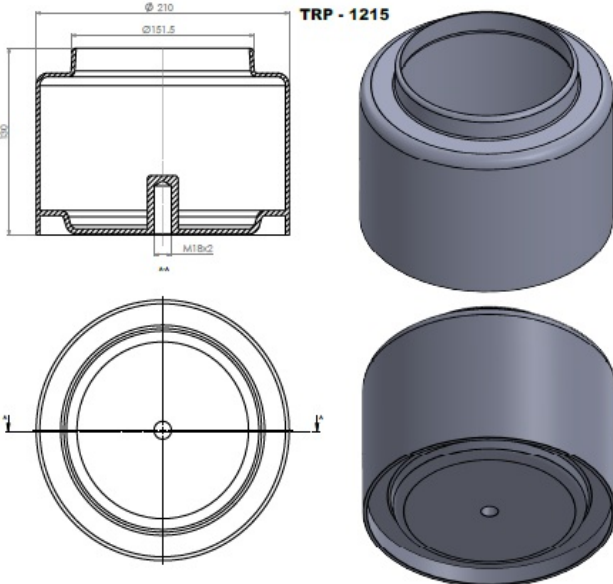

TRP-1215 DAF AIR SPRING LOWER PISTON

OEM REFERENCES		CROSS REFERENCES	
DAF	5015338		
DAF	45015338		
DAF	30023245