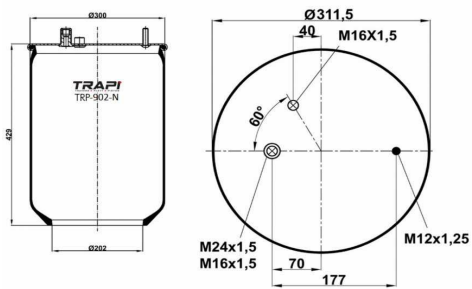

TRP-902-N AIR SPRING WITHOUT PISTON

OEM REFERENCES		CROSS REFERENCES	
		Contitech	902MB**SA