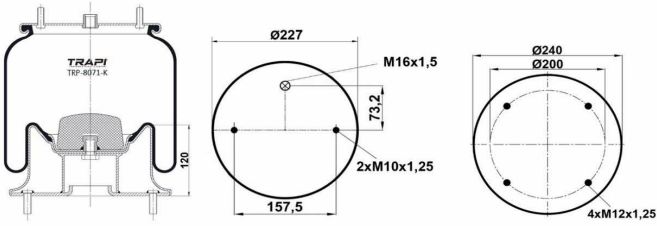

TRP-8071-K COMPLETE WITH METAL PISTON

OEM REFERENCES		CROSS REFERENCES	
		Vibracoustic	VIDK23F-1