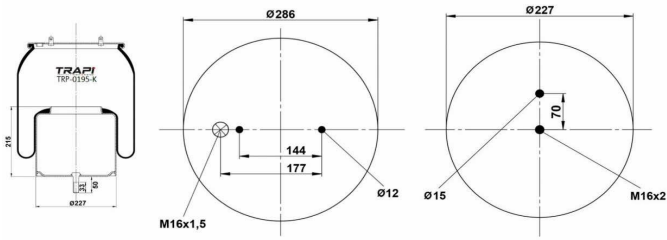

TRP-RL1010 ROLL AIR SPRING

OEM REFERENCES		CROSS REFERENCES	
ISUZU	1-52111001-1	Phoenix	1 AO 17
HINO	49711-1010		

COMPLETE WITH PISTON

TRP-0195-K COMPLETE WITH METAL PISTON

OEM REFERENCES		CROSS REFERENCES	
SCANIA	1510195	Contitech	0195NP01