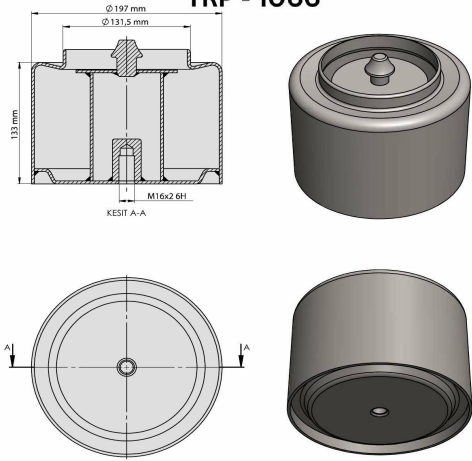

TRP - 1066

TRP-1066 DAF AIR SPRING LOWER PISTON

OEM REFERENCES		CROSS REFERENCES	
VDL BUS	1153935	BLACKTECH	RML 7998 C3
DAF	0392022	CONTITECH	887 MB K5
DAF	1141525	AIRTECH	3887 K
		VIBRACOUSTIC	V 1 DF 18-3
		FIRESTONE	W01 M58 8683
		GOOD YEAR	1R11-798
		PHOENIX	1DF 18-3