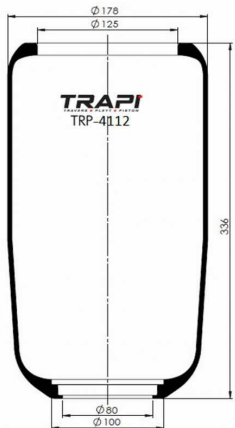

TRP-4112 ROLL AIR SPRING

OEM REFERENCES

CROSS REFERENCES

OTOKAR OTOKAR M 2010 MAGIRUS ARKA

Vibracoustic VIG12b7