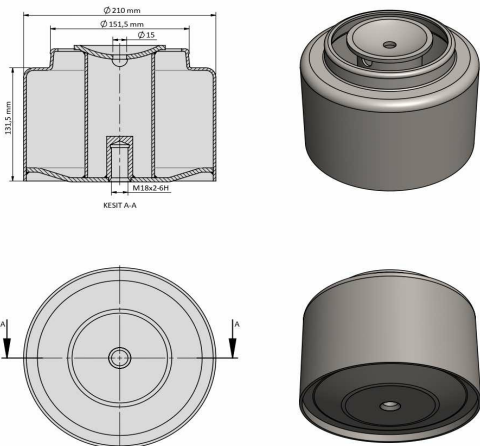

TRP - 1124

TRP-1124

OEM REFERENCES		CROSS REFERENCES