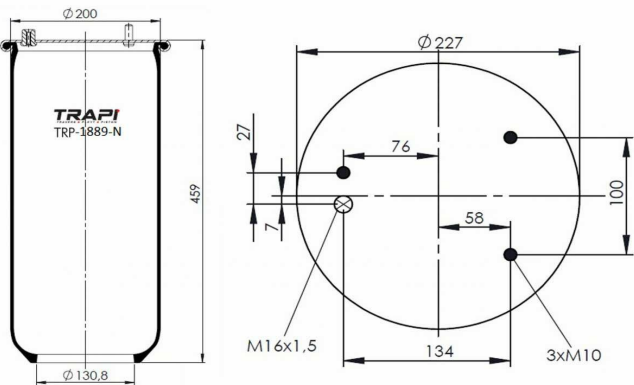

TRP-1889-N AIR SPRING WITHOUT PISTON

OEM REFERENCES		CROSS REFERENCES	
		Contitech	1889NP02**SA