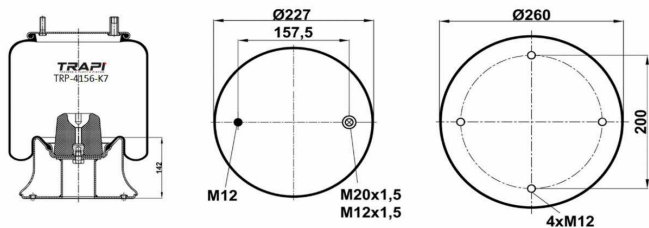

TRP-4156-K7 COMPLETE WITH METAL PISTON

OEM REFERENCES		CROSS REFERENCES	
		Contitech	4156NP07