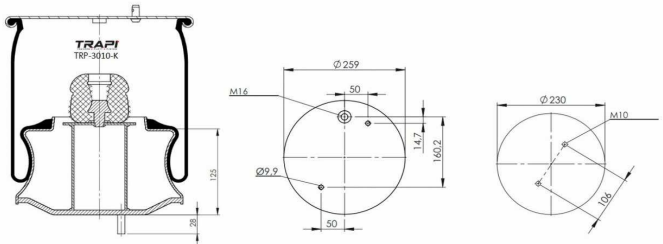

TRP-3010-K COMPLETE WITH METAL PISTON

OEM REFERENCES		CROSS REFERENCES	
		Airtech	30010 P**CA