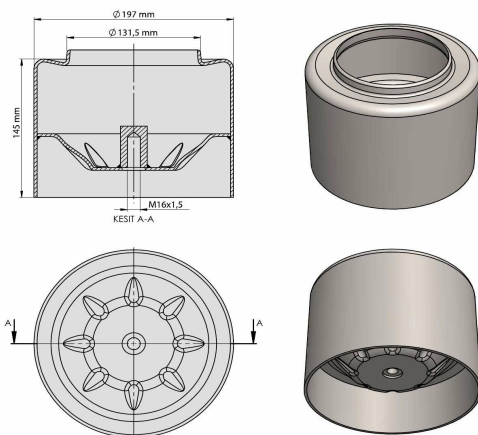

TRP - 1095

TRP-1095 MERCEDES AIR SPRING LOWER PISTON

OEM REFERENCES		CROSS REFERENCES	
MERCEDES	9423200621	CONTITECH	4391 NP 01
MERCEDES	9423200721	BLACKTECH	RML 95402 C1
MERCEDES	9423205321	AIRTECH	34391-01 P
MERCEDES	9423205421