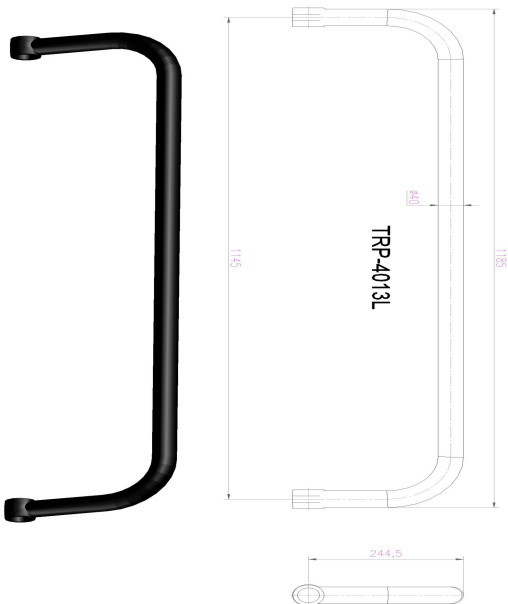

TRP-4013-L

OEM REFERENCES		CROSS REFERENCES