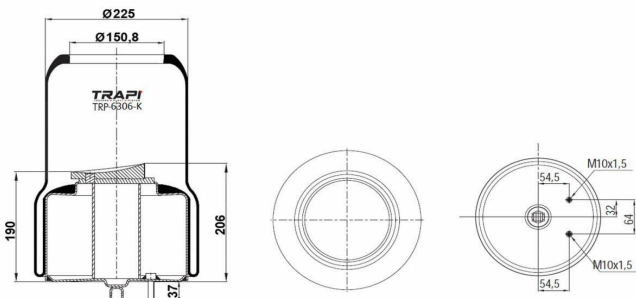

TRP-6305-K COMPLETE WITH METAL PISTON

OEM REFERENCES		CROSS REFERENCES	
VOLVO	20 573 305	Airtech	36305 T / 132542
		Contitech	6610 N P01

TRP-6306-K COMPLETE WITH METAL PISTON

OEM REFERENCES		CROSS REFERENCES	
VOLVO	20 573 306	Airtech	36306 T / 132562