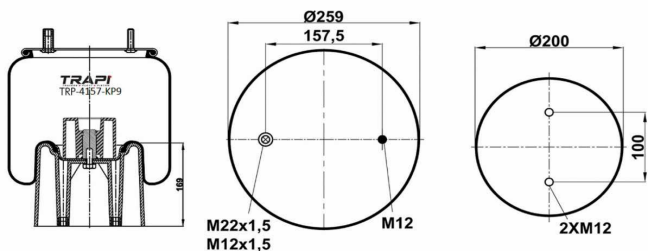

TRP-4157-KP9 COMPLETE WITH PLASTIC PISTON

OEM REFERENCES		CROSS REFERENCES	
R.O.R/MERITOR	2122 2442	Cf Gomma	1T300-38 205598
WEWELER	US 07074F	Contitech	4157 N P09
		Dunlop	D12B17
		Taurus	KR915-54