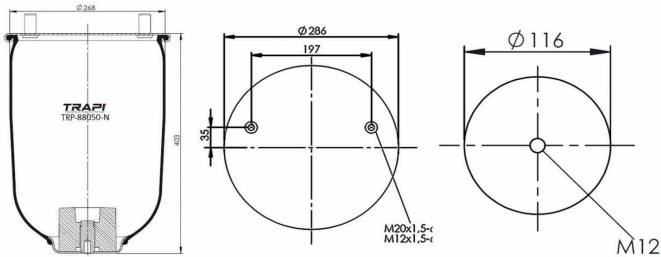

TRP-88050-N AIR SPRING WITHOUT PISTON

OEM REFERENCES		CROSS REFERENCES