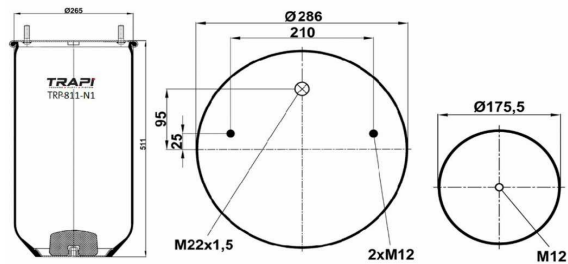

TRP-811-N1 AIR SPRING WITHOUT PISTON

OEM REFERENCES		CROSS REFERENCES	
		Airtech	3811-01 P / 120062