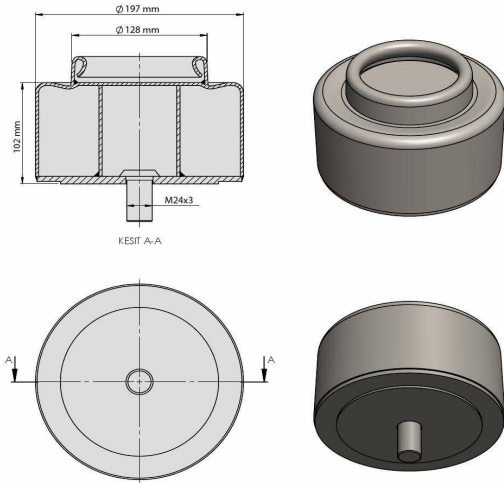

OEM REFERENCES		CROSS REFERENCES	
OTOKAR	16M0003652		AIRTECH

TRP - 1017

TRP-1017 BMC POWERBUS AIR SPRING LOWER PISTON

OEM REFERENCES		CROSS REFERENCES	
BMC	53RS900083	BLACKTECH	RML 9755 C3

TRP - 1018

TRP-1018 BMC PROCITY AIR SPRING LOWER PISTON