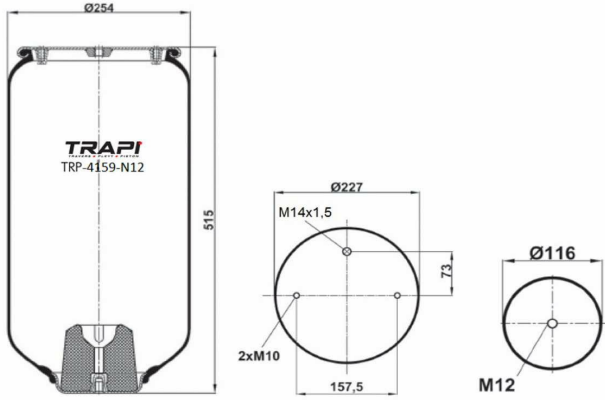

TRP-4159-N12 AIR SPRING WITHOUT PISTON

OEM REFERENCES		CROSS REFERENCES	
		Firestone	W01 M58 7348**SA