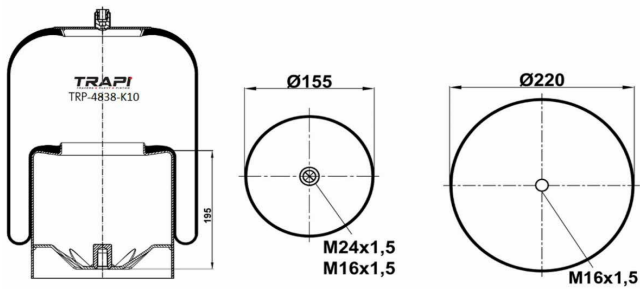

TRP-4838-K10 COMPLETE WITH METAL PISTON

OEM REFERENCES		CROSS REFERENCES	
MERCEDES-BENZ	A9423203821	Contitech	4838 N P21 (Voss232)