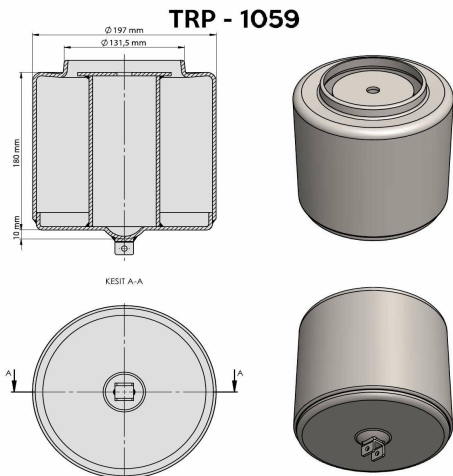

TRP-1059 AIR SPRING LOWER PISTON

OEM REFERENCES		CROSS REFERENCES	
VOLVO	1629780	CONTITECH	9780 N
		AIRTECH	39780 K