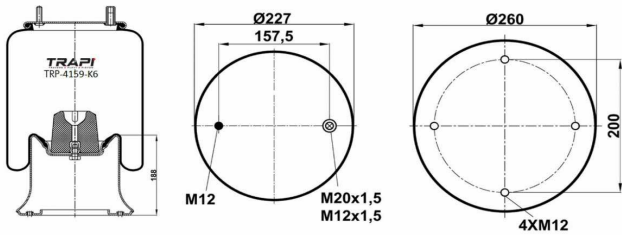

TRP-4159-K6 COMPLETE WITH METAL PISTON

OEM REFERENCES		CROSS REFERENCES	
FRUEHAUF	M001782	Airtech	391208K 131682
FRUEHAUF	UJA0894	Contitech	4159 N P14**CA
		Contitech	4159 N P06**CA
		Goodyear	1R12-701