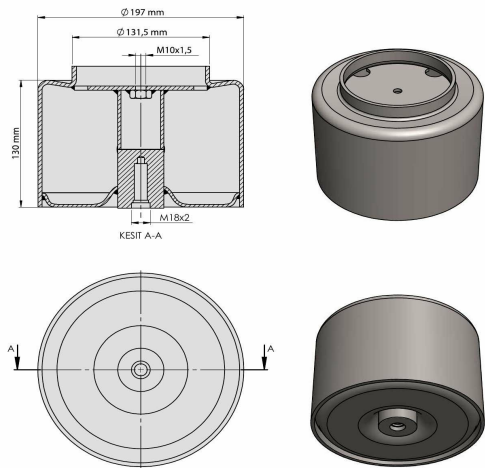

OEM REFERENCES		CROSS REFERENCES	

TRP - 1046

TRP-1046