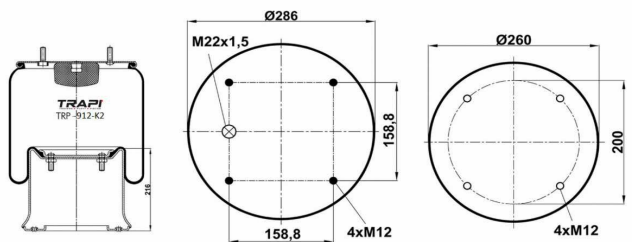

TRP-912-K2 COMPLETE WITH METAL PISTON

OEM REFERENCES		CROSS REFERENCES	
HENDRICKSON	Y507782	Cf Gomma	1T19E-4 202442
R.O.R/MERITOR	21222673	Contitech	912NP02
SAF	3.229.0013.00	Dunlop	D13B14
WEWELER	US96681F	Goodyear	1R14-758
		Phoenix	1D28D-2