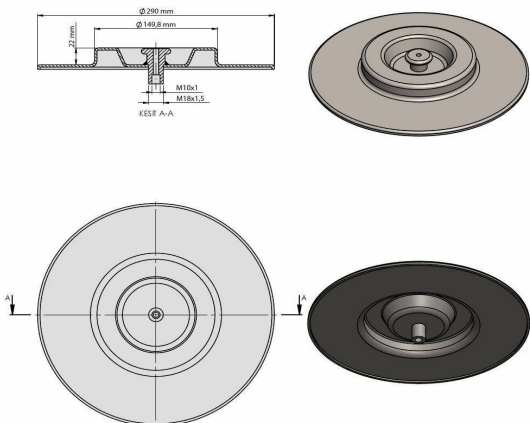

TRP - 2008

TRP-2008 RENAULT AIR SPRING TOP PLATE

OEM REFERENCES		CROSS REFERENCES	
		CONTITECH	661NP02
		DUNLOP	PNP304980101
		FIRESTONE	W010950021
		GART	2970390
		CF GOMMA	91016
		GOOD YEAR	8018
		PHOENIX	1E25
		VIBRACOUSTIC	V1E25-5
		BLACKTECH	RML9772C1
		AIRTECH	3661