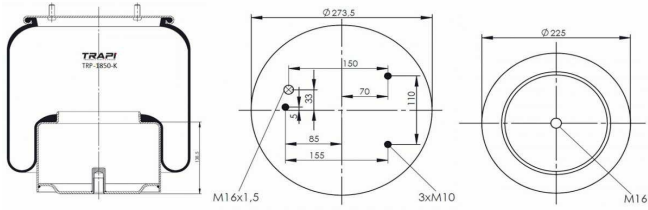

TRP-1840-K COMPLETE WITH METAL PISTON

OEM REFERENCES		CROSS REFERENCES	
		Airtech	30073K 133942
		Cf Gomma	1T19E-3 97393
		Firestone	W01M588762
		Firestone	1T19L-14

TRP-1850-K COMPLETE WITH METAL PISTON

OEM REFERENCES		CROSS REFERENCES	
FORD	1838	Contitech	1850NP01