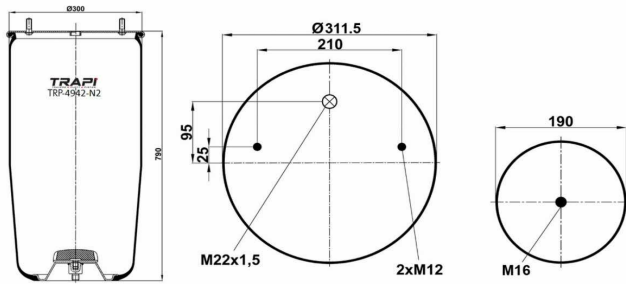

TRP-4942-N2 AIR SPRING WITHOUT PISTON

OEM REFERENCES		CROSS REFERENCES	
BPW	BPW36-2	Contitech	4942NP02
BPW	05.429.41.09.0