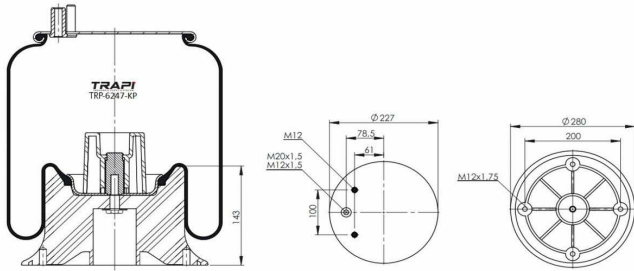

TRP-6247-KP

COMPLETE WITH PLASTIC PISTON

OEM REFERENCES		CROSS REFERENCES	
VOLVO	20 386 228	Airtech	36247 KPP
VOLVO	20 352 247