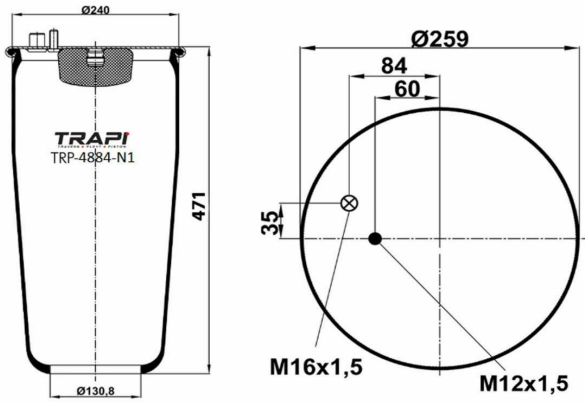

TRP-4884-N1 AIR SPRING WITHOUT PISTON

OEM REFERENCES		CROSS REFERENCES	
MAN	81.43601.0152	Contitech	4884N1P01
MAN	81.43601.0174	Goodyear	1R11-820