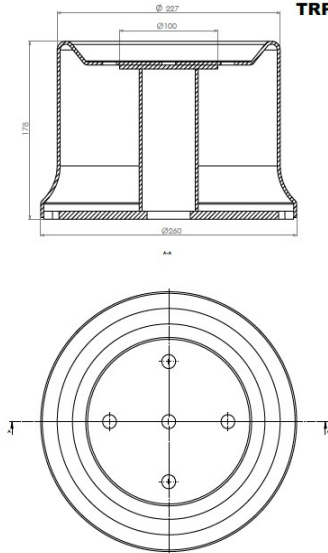

TRP-1179

TRP-1179 AIR SPRING LOWER PISTON

OEM REFERENCES		CROSS REFERENCES	
MERCEDES BENZ	946 328 15 01	VIBRACOUSTIC	V1 DK 28 F 3
		AIRTECH	30283 K
		PHOENIX	1 DK 28 F3