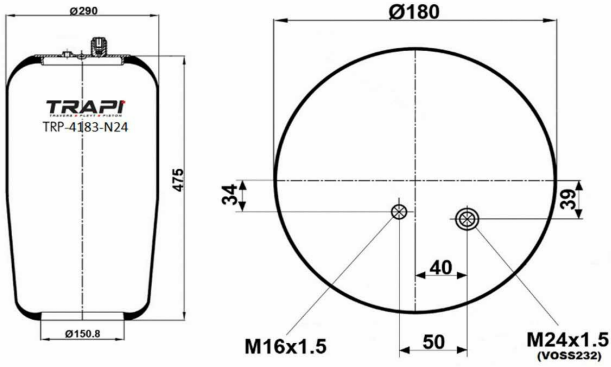

TRP-4183-N24 AIR SPRING WITHOUT PISTON

OEM REFERENCES		CROSS REFERENCES	
		Contitech	4183 NP24**SA