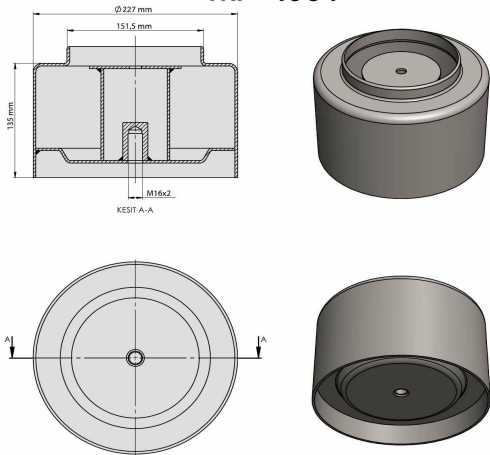

TRP - 1064

TRP-1064 DAF AIR SPRING LOWER PISTON

OEM REFERENCES		CROSS REFERENCES	
DAF	0377498	CONTITECH	836 MB K4
		FIRESTONE	W01 M58 8705
		PHOENIX	DF 25-14
		VIBRACOUSTIC	V 1 DF 25-14
		AIRTECH	3836 04K