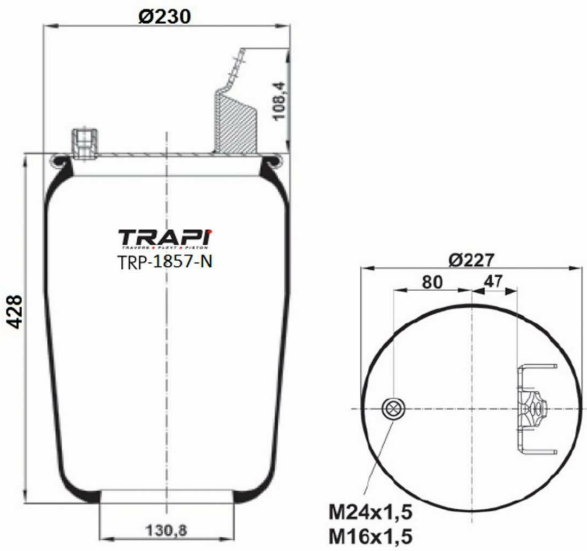

TRP-1857-N AIR SPRING WITHOUT PISTON

OEM REFERENCES		CROSS REFERENCES	
VOLVO	21321521**SA	Goodyear	1R11-857**SA
VOLVO	20909150**SA