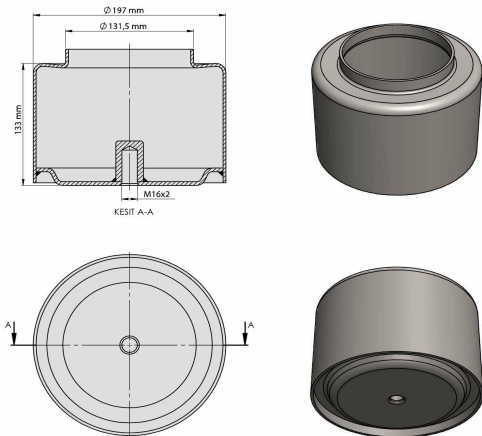

TRP - 1049

TRP-1049 DAF AIR SPRING LOWER PISTON

OEM REFERENCES		CROSS REFERENCES	
DAF	0392022	GOOD YEAR	1R11-798
DAF	0392011	FIRESTONE	W01 M58 8683
		AIRTECH	38683 K
		VIBRACOUSTIC	V 1 DF 18-2
		BLACKTECH	RML 7998 C1
		CONTITECH	887 M K1
		PHOENIX	1 DF18-2