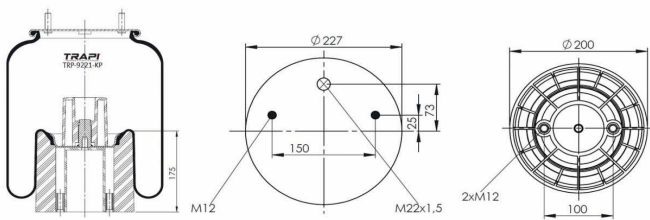

TRP-9221-KP COMPLETE WITH PLASTIC PISTON

OEM REFERENCES		CROSS REFERENCES	
ISUZU	3870009221	Firestone	W01-M58-6287
WEWELER	USO6287F