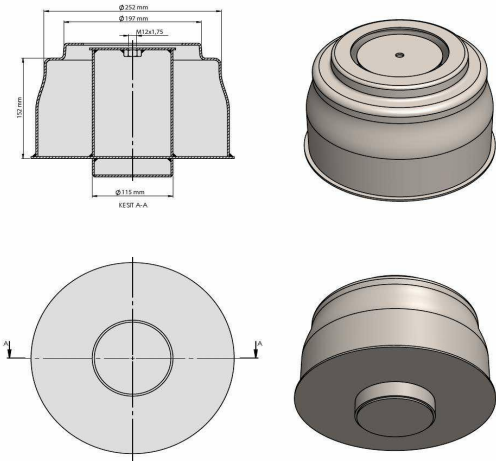

TRP - 1027

TRP-1027 NEOPLAN REAR AIR SPRING LOWER PISTON

OEM REFERENCES		CROSS REFERENCES	
NEOPLAN	100112251	VIBRACOUSTIC	V 1 E 32
NEOPLAN	100110200	PHOENIX	1 E 32
NEOPLAN	100100700	GOOD YEAR	9007
NEOPLAN	ZN1001000700	CF GOMMA	92594
MAN	81436010018	GART	292.0.380
MAN	81436010051	FIRESTONE	W01 095 0207
DAF	0578361	CONTITECH	662 N
BPW	0220024600	DUNLOP	PNP3027300101
NEOPLAN	AA1001002	BLACKTECH	RL 9773
NEOPLAN	12253	AIRTECH	3662