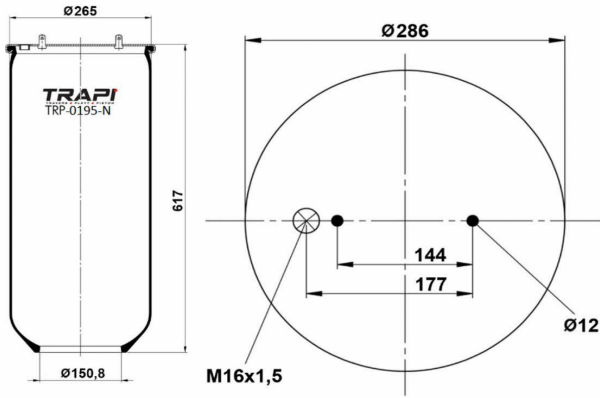

TRP-0195-N

AIR SPRING WITHOUT PISTON

OEM REFERENCES

SCANIA 1510195

CROSS REFERENCES

Contitech 0195NP01**SA