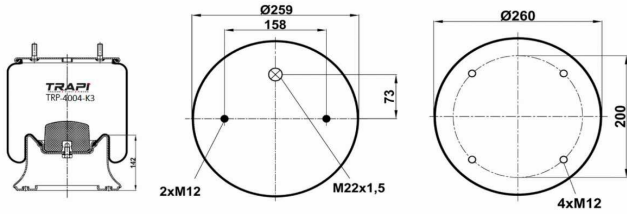

TRP-4004-K3 COMPLETE WITH METAL PISTON

OEM REFERENCES		CROSS REFERENCES	
SAF	2.229.0007.00	Cf Gomma	1T323-33 97722
SAF	2.229.0007.01	Contitech	4004NP05
SAF	3.229.0007.00	Dunlop	D12B13
SAF	3.229.0007.01	Firestone	1T17BS-6
SAF	3.229.0007.02	Firestone	W01M586366**CA
		Goodyear	1R11-706
		Phoenix	1DK22E-5
		Taurus	K505-27SM