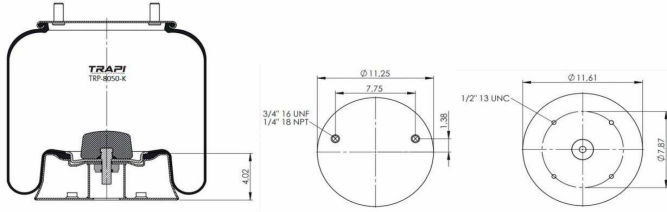

TRP-8050-K

COMPLETE WITH METAL PISTON (AMERICAN TYPE)

OEM REFERENCES		CROSS REFERENCES	
AUTOMANN PART	1D28K-8050	Vibracoustic	VIDK28A-8050
DAYTON	352-8050	Goodyear	1R14-039
EUCLID PART	E-FS8050	Firestone	W013588050
HENDRICKSON	B-4771	Firestone	1T19ZK-5.7
HENDRICKSON	S4771	Contitech	1110.5C-16A320
LOADGUARD	SC2052		
NAVISTAR	1685174C1		
WESTAR PART	87-78050