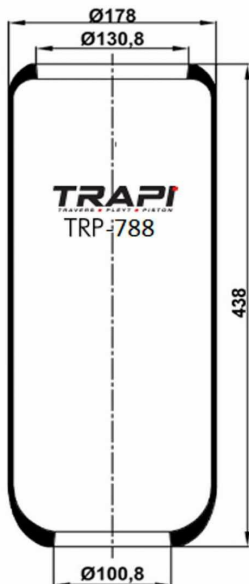

TRP-788 ROLL AIR SPRING

OEM REFERENCES		CROSS REFERENCES	
MERCEDES-BENZ	A6743280301	Contitech	788N
NEOPLAN	100112100		
VOLVO	6782726		
VAN HOOL	624319-560