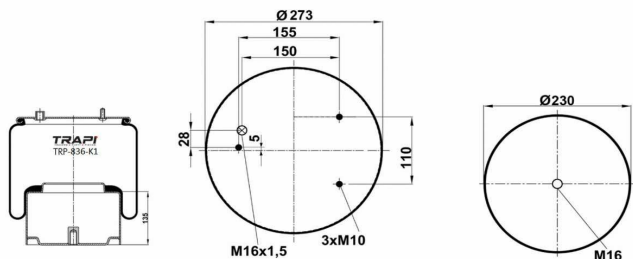

COMPLETE WITH METAL PISTON

OEM REFERENCES		CROSS REFERENCES	
DAF	0388165	Contitech	836MK1
		Contitech	1T17AR-4.5
		Dunlop	D13B32
		Firestone	W01 M58 8722
		Goodyear	1R12-712
		Phoenix	1 DF 25-11
		Taurus	KR721-06
		Vibracoustic	VIDF25-11