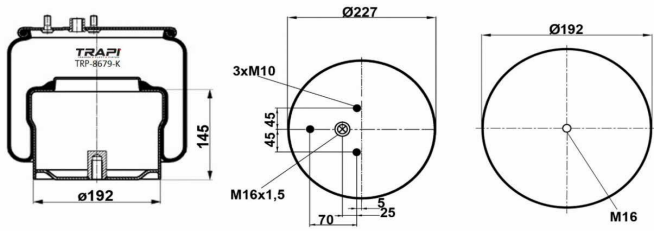

TRP-8679-K COMPLETE WITH METAL PISTON

OEM REFERENCES		CROSS REFERENCES	
DAF	1279141	Contitech	889MK2
DAF	1698434	Firestone	1T15LLR-5
		Firestone	W01M588679