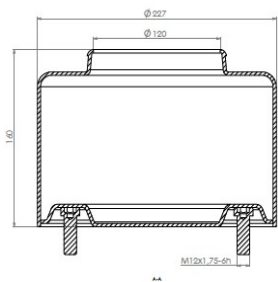

TRP-1173

AIR SPRING PISTON

TRP - 1173

OEM REFERENCES		CROSS REFERENCES	
VOLVO	61352305981	CONTITECH	4563N

TRP-1176

AIR SPRING LOWER PISTON

TRP-1176

OEM REFERENCES		CROSS REFERENCES	