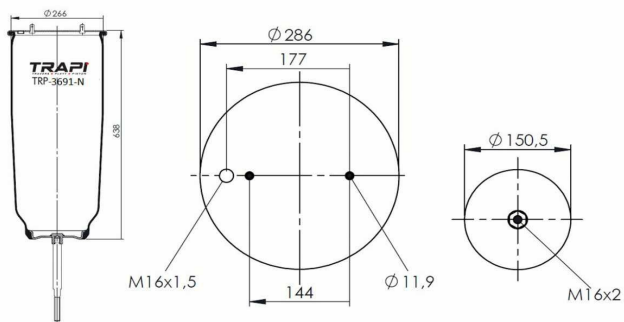

TRP-3691-N AIR SPRING WITHOUT PISTON

OEM REFERENCES

CROSS REFERENCES

Contitech 6700 NP01**SA

Contitech 3691 N P01**SA