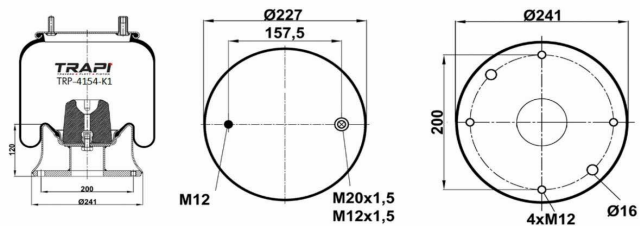

TRP-4154-K1

OEM REFERENCES		CROSS REFERENCES	
	34154-01K / 132022		
	1T15M-4