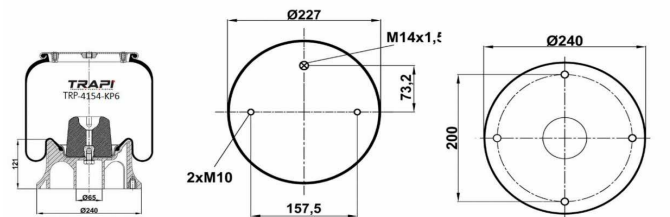

TRP-4154-KP6 COMPLETE WITH PLASTIC PISTON

OEM REFERENCES		CROSS REFERENCES	
SCANIA	1320151	Firestone	1T15M-4
		Firestone	W01M587283