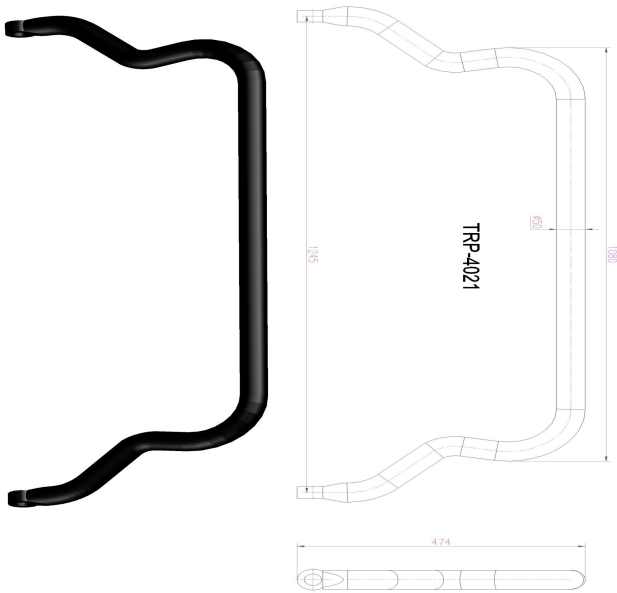

TRP-4021

SETRA 431 FRONT STABILIZATOR

OEM REFERENCES		CROSS REFERENCES	
SETRA	4103230265		
SETRA	4103230565