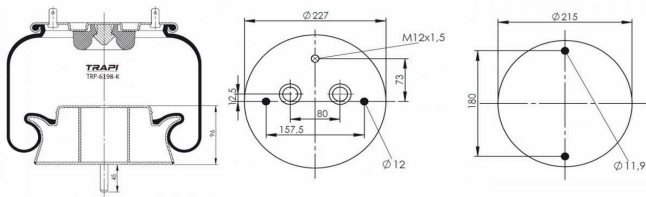

TRP-6198-K COMPLETE WITH METAL PISTON

OEM REFERENCES		CROSS REFERENCES	
SCANIA	1362143	Airtech	36198 K
SCANIA	1386198	Goodyear	1R13-747