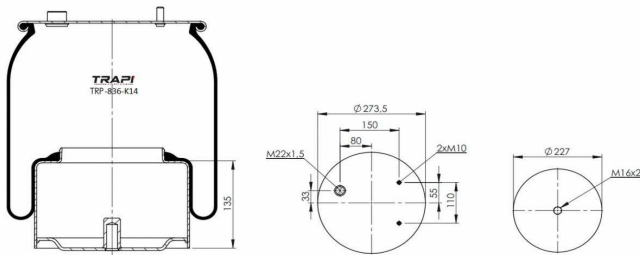

TRP-836-K14 COMPLETE WITH METAL PISTON

OEM REFERENCES		CROSS REFERENCES	
DAF	1 794 420	Contitech	836 N P10