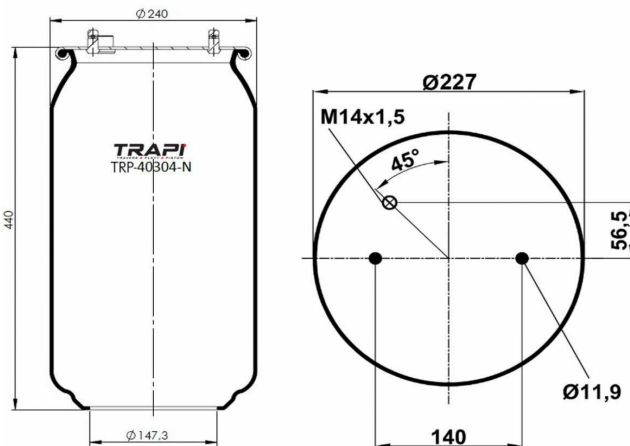

TRP-40304-N AIR SPRING WITHOUT PISTON

OEM REFERENCES		CROSS REFERENCES	
		Airtech	330304P 122672