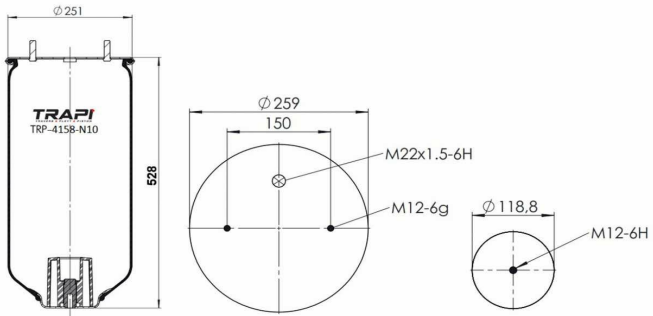

TRP-4158-N10 AIR SPRING WITHOUT PISTON

OEM REFERENCES		CROSS REFERENCES