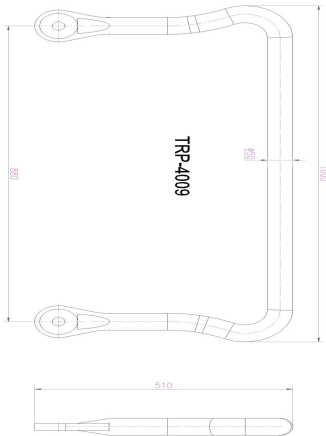

TRP-4009 MERCEDES V8 FRONT STABILIZATOR

OEM REFERENCES		CROSS REFERENCES	
MERCEDES	3013230065		

TRP-4010 MAN TEZELLER STABILIZATOR