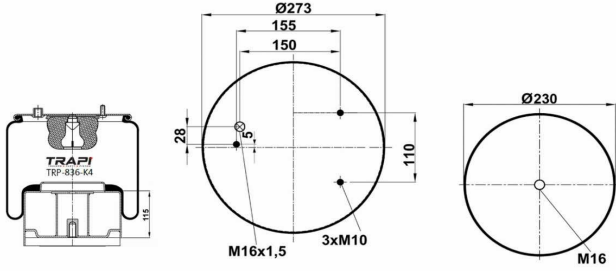

TRP-836-K4 COMPLETE WITH METAL PISTON

OEM REFERENCES		CROSS REFERENCES	
DAF	0377498	Contitech	836MBK4
		Firestone	W01M588705
		Firestone	1T17AR.4.5
		Phoenix	1 DF 25-14
		Vibracoustic	VIDF25-14