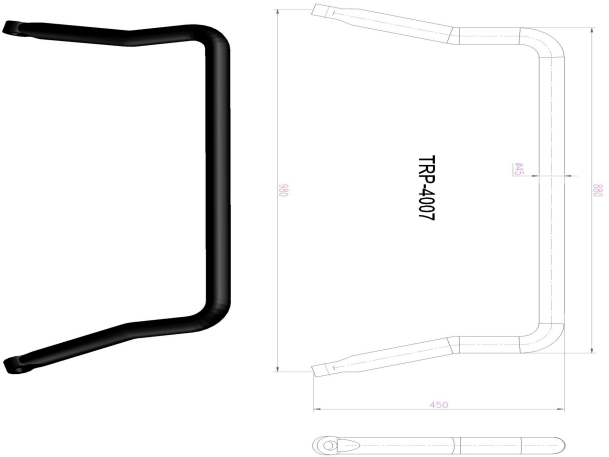

TRP-4005 MERCEDES 3032 TRUCK REAR STABILIZATOR

OEM REFERENCES		CROSS REFERENCES	

TRP-4006

MERCEDES 3032 TRUCK FRONT STABILIZATOR

OEM REFERENCES		CROSS REFERENCES	
MERCEDES	6523230765		

TRP-4007

MERCEDES CONNECTO STABILIZATOR