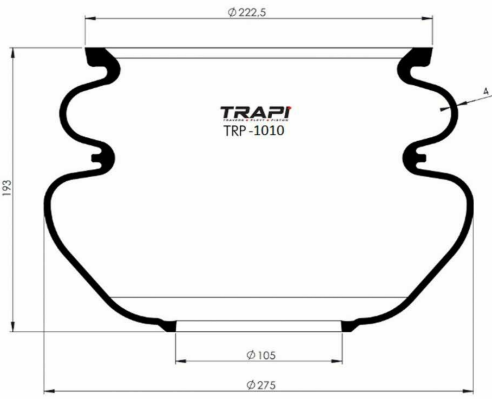

TRP-RL1010 ROLL AIR SPRING

OEM REFERENCES		CROSS REFERENCES	
ISUZU	1-52111001-1	Phoenix	1 AO 17
HINO	49711-1010		

COMPLETE WITH PISTON

TRP-0195-K COMPLETE WITH METAL PISTON

OEM REFERENCES		CROSS REFERENCES	
SCANIA	1510195	Contitech	0195NP01