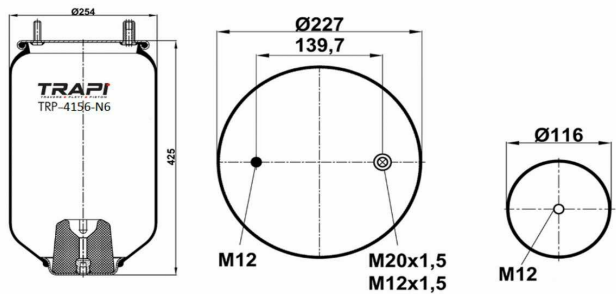

TRP-4156-N6 AIR SPRING WITHOUT PISTON

OEM REFERENCES		CROSS REFERENCES	
		Airtech	34156-02P / 120422