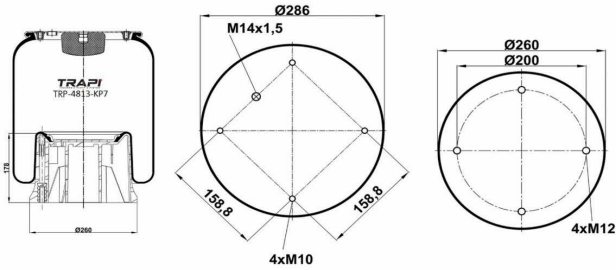

TRP-4813-KP7 COMPLETE WITH PLASTIC PISTON

OEM REFERENCES		CROSS REFERENCES	
SAF	3.229.0005.00	Cf Gomma	1T19E-2BR 97764**CPL
SCANIA	1865755	Contitech	4813NP07**CPL
SCANIA/SCANIA BUSSAR	325748	Dunlop	D13B22**CPL
SCANIA/SCANIA BUSSAR	298568	Dunlop	D13B10**CPL
SCANIA/SCANIA BUSSAR	255295	Firestone	W01M587358**CPL
SCANIA/SCANIA BUSSAR	1314906	Firestone	1T19L-11
SCANIA/SCANIA BUSSAR	255293	Goodyear	1R14-727**CPL
SCANIA/SCANIA BUSSAR	1107674	Phoenix	1D28B-9**CPL
		Taurus	KR622-01**CPL