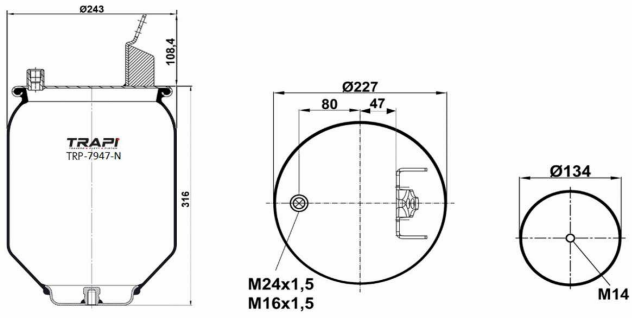

TRP-7947-N

AIR SPRING WITHOUT PISTON

OEM REFERENCES		CROSS REFERENCES	
VOLVO	20737943	Airtech	37947 K **SA
VOLVO	20737947