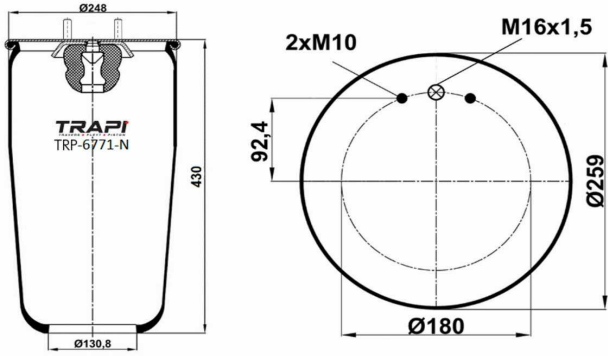

TRP-6771-N AIR SPRING WITHOUT PISTON

OEM REFERENCES		CROSS REFERENCES	
		Airtech	36771 K**SA