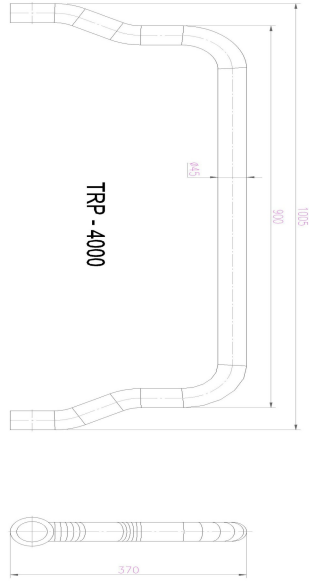

TRP-4000 MAN FORTUNA STABILIZATOR

OEM REFERENCES		CROSS REFERENCES	
MAN	81437150100		
MAN	81437156064		

TRP-4001 MITSUBISHI PRENSES STABILIZATOR