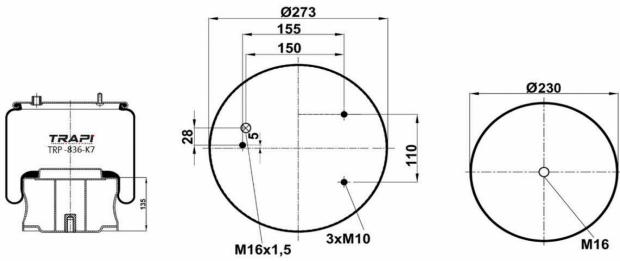

TRP-836-K7 COMPLETE WITH METAL PISTON

OEM REFERENCES		CROSS REFERENCES	
DAF	0297721	Contitech	836 MK 7
		Dunlop	D13B33
		Firestone	1T17AR-4.5
		Firestone	W01 M58 8715
		Goodyear	1R12-723
		Neotec	1 DF 25-12
		Taurus	KR721-01
		Vibracoustic	V1DF25-12