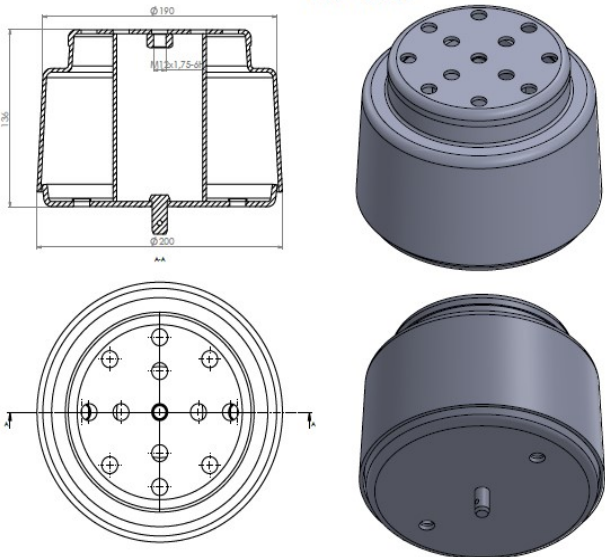

TRP-1203

TRP-1203 AIR SPRING PISTON

OEM REFERENCES		CROSS REFERENCES	
SCANIA	1440307	GOODYEAR	1R 11 845
SCANIA	475149	BLACKTECH	RML 70307 C
SCANIA	1440860	AIRTECH	330307 K