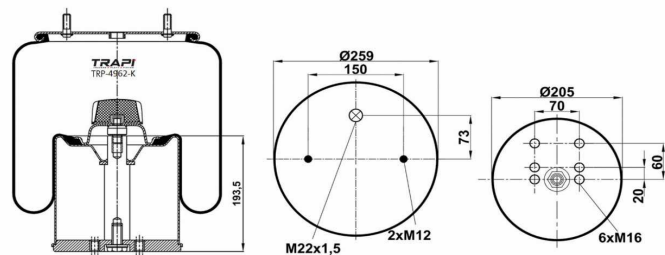

TRP-4962-K COMPLETE WITH METAL PISTON

OEM REFERENCES		CROSS REFERENCES	
BPW	05.429.42.03.0	Contitech	4962NP02**CA