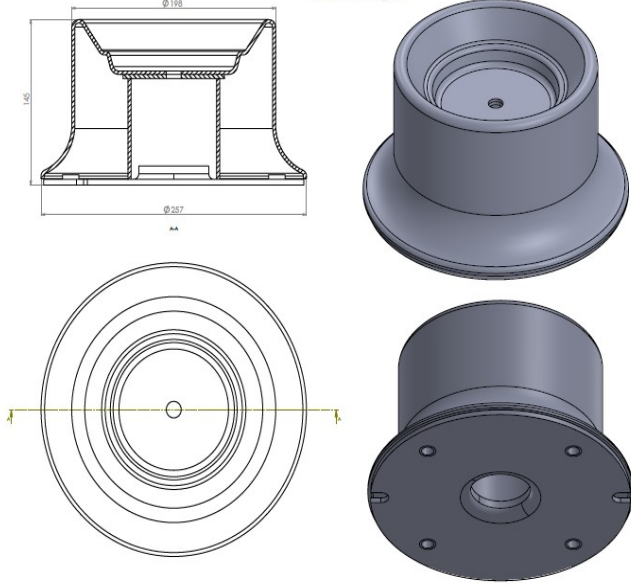

TRP-1194

TRP-1194 AIR SPRING PISTON

OEM REFERENCES		CROSS REFERENCES	
SCANIA	1723277**CA	GOODYEAR	1R11710
		PHOENIX	1DK22E6
		DUNLOPFR	D13B25