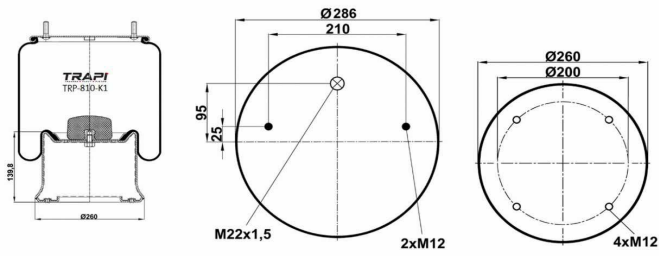

TRP-810-K1 COMPLETE WITH METAL PISTON

OEM REFERENCES		CROSS REFERENCES	
WEWELER	US 07337.ST2	Firestone	W01-M58-6225
SCHMITZ	016010	Goodyear	1R14-783
		Phoenix	1D28A-12
		Springride	D14B48