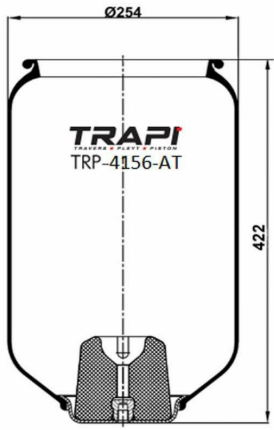

TRP-4156-AT COMPLETE WITH METAL PISTON

OEM REFERENCES		CROSS REFERENCES	
		Airtech	34156T 120662
		Contitech	4156 N P12