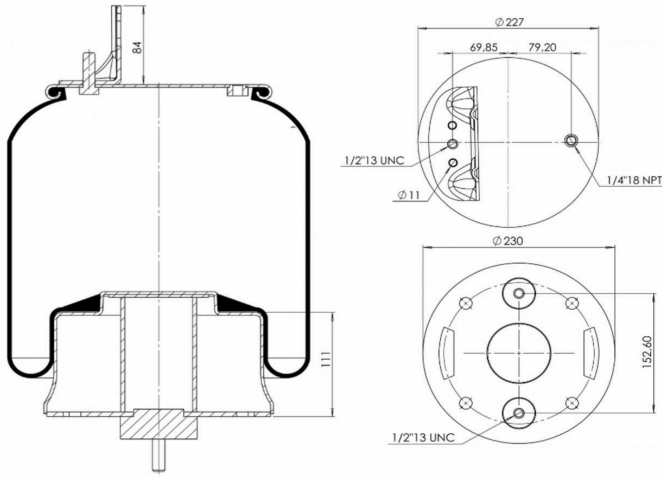

TRP-9865-K

OEM REFERENCES		CROSS REFERENCES	
HENDRICKSON	67043-002	Contitech	9 10BS-17 P 1192 (BK) / 75266
TRIANGLE	AS-81192	Firestone	W013589865