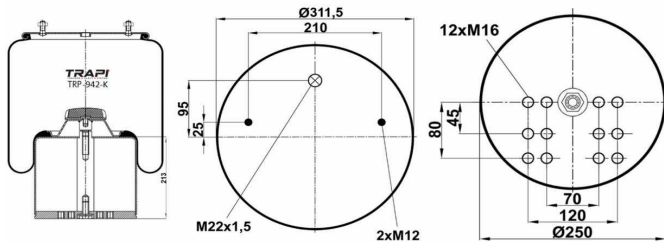

TRP-942-K COMPLETE WITH METAL PISTON

OEM REFERENCES		CROSS REFERENCES	
BPW	05.429.43.45.0	Contitech	942MB**CA
BPW	05.429.40.51.0	Firestone	W01-M58-8584
BPW	05.429.41.69.0	Goodyear	1R14-781
BPW	05.429.40.15.0	Phoenix	1 DK 32 L-1
BPW	BPW36-1	Vibracoustic	VIDK32L X14
BPW	05.429.41.71.1		
HUFFERMANN	6-AB8003-0300