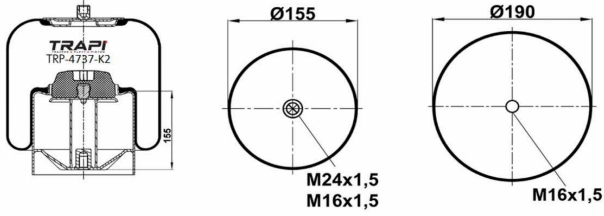

TRP-4737-K2 COMPLETE WITH METAL PISTON

OEM REFERENCES		CROSS REFERENCES	
MERCEDES-BENZ	A9463200521	Contitech	4737 N P02 (Voss230)