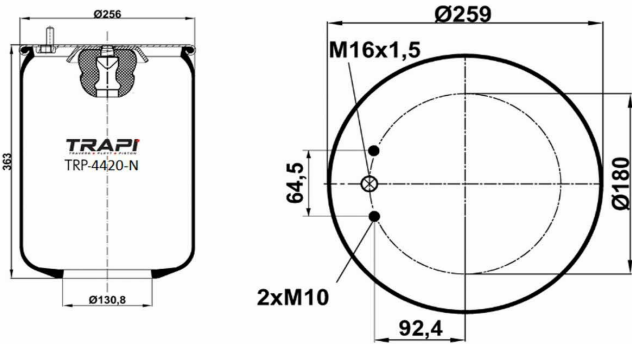

TRP-4420-N AIR SPRING WITHOUT PISTON

OEM REFERENCES		CROSS REFERENCES	
		Contitech	4420NP01**SA