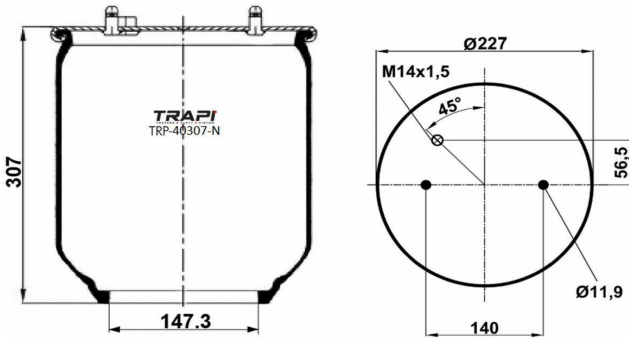

TRP-40307-N AIR SPRING WITHOUT PISTON

OEM REFERENCES		CROSS REFERENCES	
		Airtech	330307 P / 123412