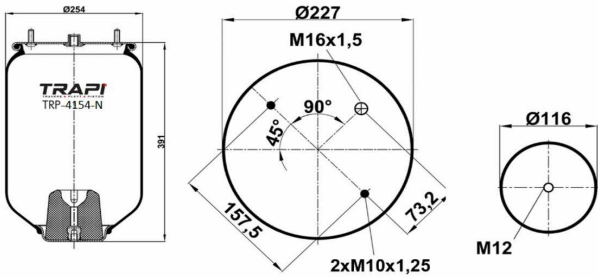

TRP-4154-N

AIR SPRING WITHOUT PISTON

OEM REFERENCES

CROSS REFERENCES

Airtech 34154P 120382