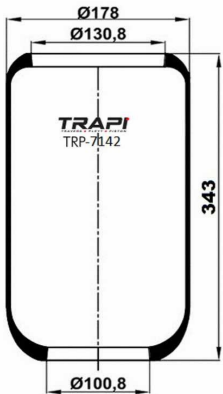

TRP-7142 ROLL AIR SPRING

OEM REFERENCES		CROSS REFERENCES	
VOLVO	8147142