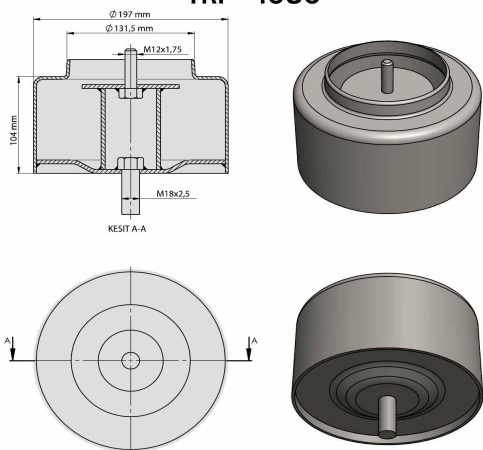

AIR SPRING LOWER PISTON

OEM REFERENCES		CROSS REFERENCES	
		CONTITECH	4483 N1 P06

TRP - 1080

TRP-1080