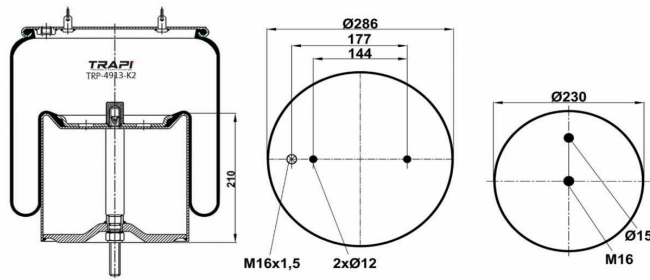

TRP-4913-K2 COMPLETE WITH METAL PISTON

OEM REFERENCES		CROSS REFERENCES	
SCANIA	1731113	Cf Gomma	1T19E-93 206201
SCANIA	1440294	Contitech	4913 N P02
SCANIA	1379392	Dunlop	D14B42
		Firestone	1T19F-14 W01 095 0366
		Firestone	W01 M58 8098
		Goodyear	1R14-753
		Phoenix	1D 28 H-16
		Taurus	KR 625-16