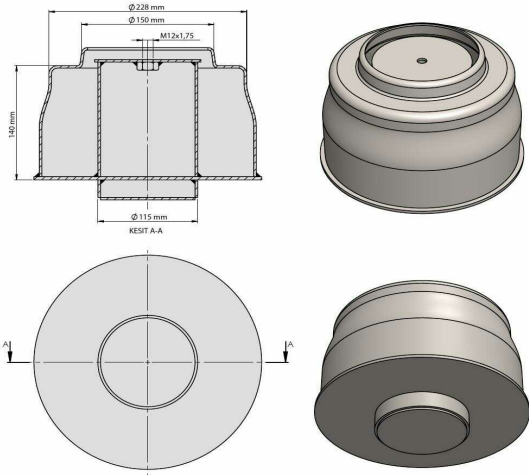

TRP - 1028

TRP-1028 NEOPLAN FRONT AIR SPRING LOWER PISTON

OEM REFERENCES		CROSS REFERENCES	
NEOPLAN	AA1001001	BLACKTECH	RL 9772
NEOPLAN	100112250	AIRTECH	3661
NEOPLAN	12252	DUNLOP	D 12 S02
		FIRESTONE	W01 095 0021
		CF GOMMA	1S 310-28-RF
		GOOD YEAR	8018
		PHOENIX	1 E 25
		VIBRACOUSTIC	V 1 E 25(-2)
		CONTITECH	661 N