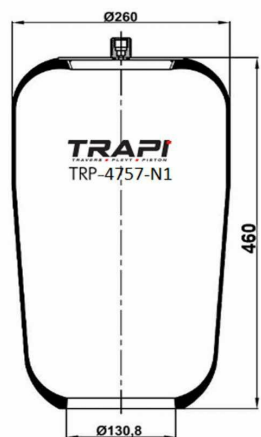

OEM REFERENCES

CROSS REFERENCES

MERCEDES-BENZ A9423270001

Contitech 4757N1