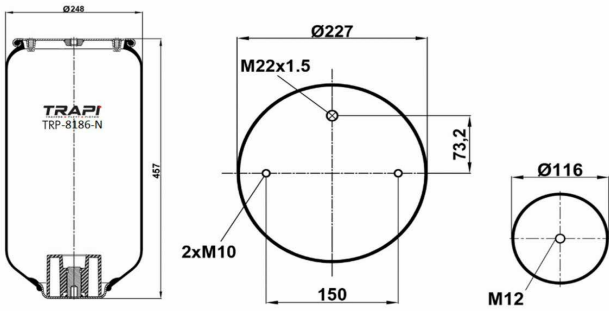

TRP-8186-N AIR SPRING WITHOUT PISTON

OEM REFERENCES		CROSS REFERENCES	
		Airtech	38186 P / 122022
		Firestone	W019688186**SA
		Firestone	1T15MPW-7