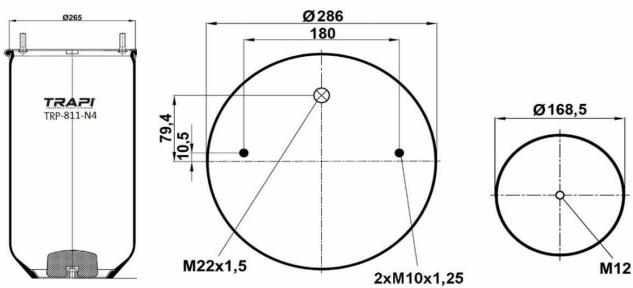

TRP-811-N4 AIR SPRING WITHOUT PISTON

OEM REFERENCES		CROSS REFERENCES	
		Airtech	3811-04 P / 120682