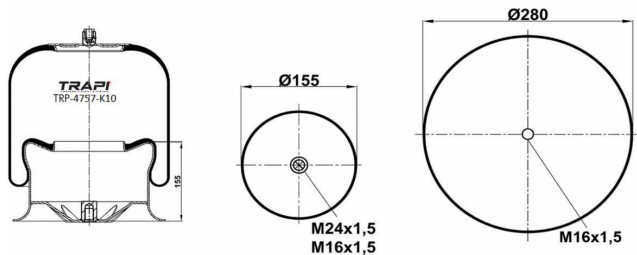

TRP-4757-K10 COMPLETE WITH METAL PISTON

OEM REFERENCES		CROSS REFERENCES	
MERCEDES-BENZ	A9423204321	Contitech	4757 N P21 (Voss232)
MERCEDES-BENZ	A9463204321	Goodyear	9519