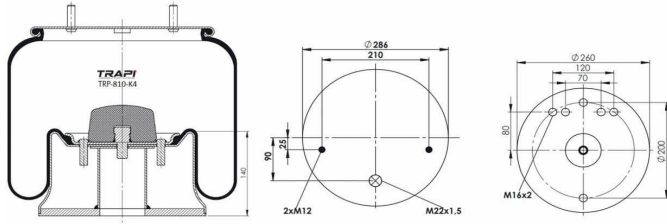

TRP-810-K4 COMPLETE WITH METAL PISTON

OEM REFERENCES		CROSS REFERENCES	
		Airtech	3810-01 K