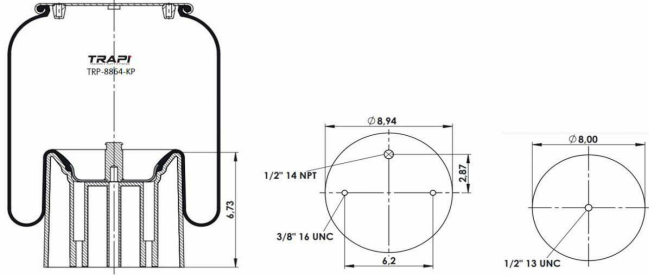

TRP-8864-KP PLASTİK PİSTONLU KÖRÜK (AMERİKAN TİPİ)

OEM REFERENCES		CROSS REFERENCES	
PETERBILT	03-08716	Firestone	W01-358-8864