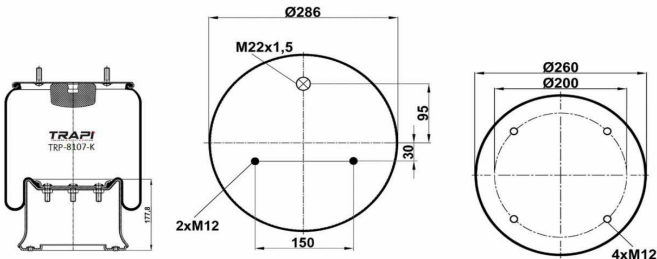

TRP-8107-K COMPLETE WITH METAL PISTON

OEM REFERENCES		CROSS REFERENCES	
WEWELER	US04031	Firestone	W01M588107**CA