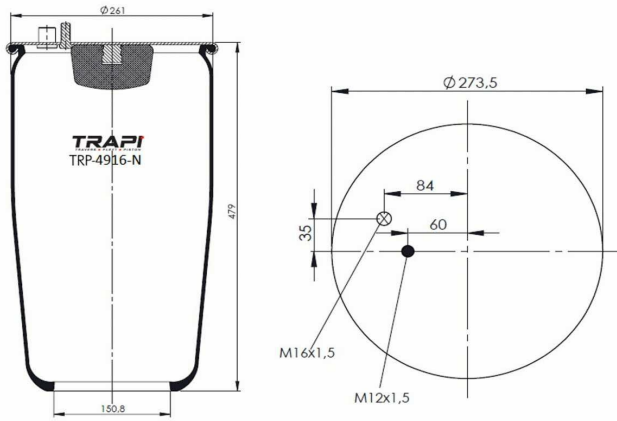

TRP-4916-N AIR SPRING WITHOUT PISTON

OEM REFERENCES		CROSS REFERENCES	
MAN	81.43601.0158	Contitech	4916 N1 P01