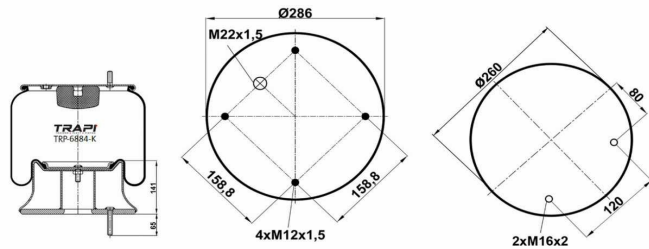

TRP-6884-K COMPLETE WITH METAL PISTON

OEM REFERENCES		CROSS REFERENCES	
BERTOJA	46311001	Airtech	36884 K / 133822
		Cf Gomma	1T19E-1 96884
		Firestone	1T19L-7
		Firestone	W01 M58 8772
		Phoenix	1DK28A-7