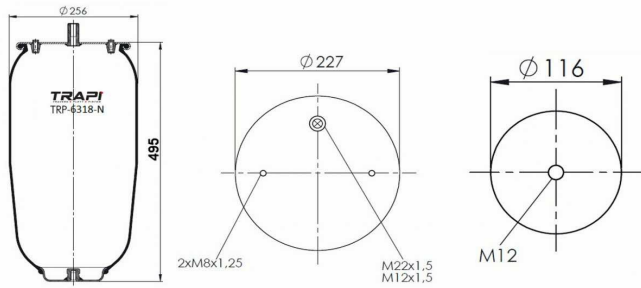

TRP-6318-N AIR SPRING WITHOUT PISTON

OEM REFERENCES		CROSS REFERENCES	
		Firestone	W01 968 6318**SA
		Goodyear	1R12-840