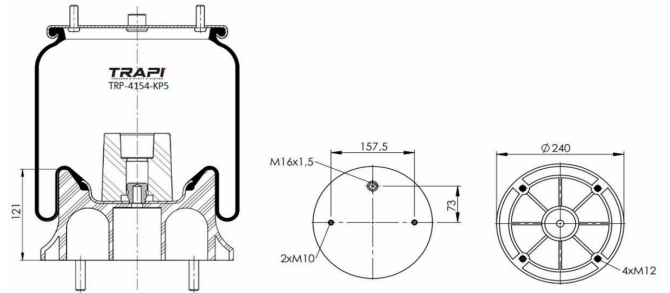

OEM REFERENCES		CROSS REFERENCES	
RENAULT	5.010.239.252	Contitech	4154 N P05**CPL
RENAULT	5.010.488.071	Firestone	W01 M58 8172**CPL
		Phoenix	1 DK 23 F-1**CPL