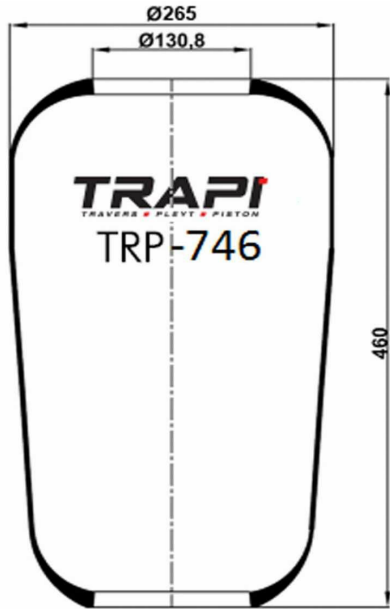

TRP-746 ROLL AIR SPRING

OEM REFERENCES		CROSS REFERENCES	
MERCEDES-BENZ	A3183280001	Contitech	746N

TRP-757 ROLL AIR SPRING

OEM REFERENCES		CROSS REFERENCES	
MERCEDES-BENZ	A3633280201	Contitech	757N
		Firestone	1R2A380305
		Firestone	W010950212
		Phoenix	1F26C
		Taurus	B126