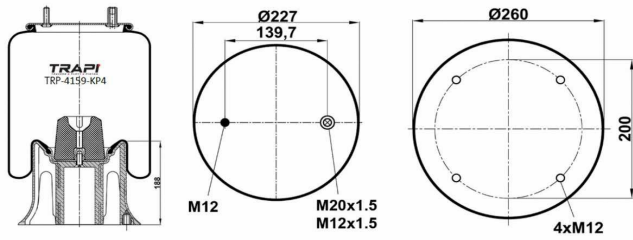

TRP-4159-KP4 COMPLETE WITH PLASTIC PISTON

OEM REFERENCES		CROSS REFERENCES	
NEWAY	M00557007	Firestone	W01M589222
		Firestone	1T15M-9