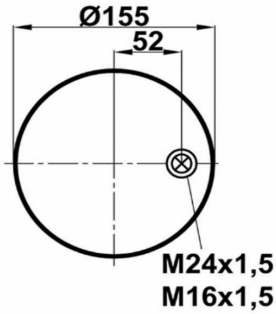

TRP-4757-N2 AIR SPRING WITHOUT PISTON

OEM REFERENCES		CROSS REFERENCES	
MERCEDES-BENZ	A9743280001	Contitech	4757N2