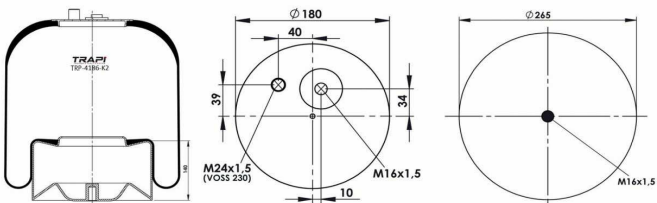

TRP-4186-K1 COMPLETE WITH METAL PISTON

OEM REFERENCES		CROSS REFERENCES	
DAIMLER CHRYSLER	A 942 320 16 21	Airtech	34186-01K (Voss230)
		Contitech	4186 NP01 (Voss230)

TRP-4186-K2 COMPLETE WITH METAL PISTON