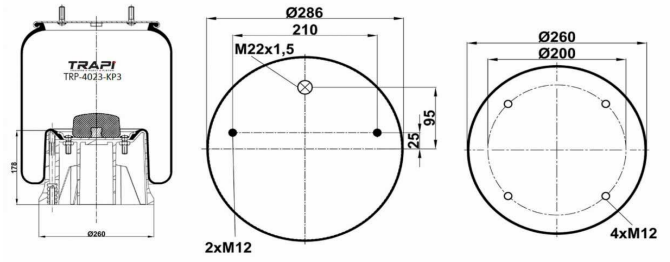

OEM REFERENCES		CROSS REFERENCES	
		Contitech	4023 N P03**CPL