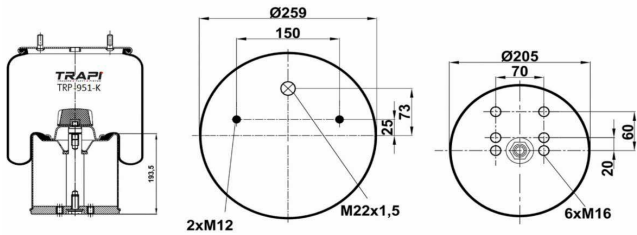

TRP-944-K

OEM REFERENCES		CROSS REFERENCES	
	RML 93856 C		
VOITH	H68.237001		

TRP-951-K

COMPLETE WITH METAL PISTON

OEM REFERENCES		CROSS REFERENCES	
BPW	05.429.40.72.0	Contitech	951MB**CA
BPW	05.429.42.72.0		