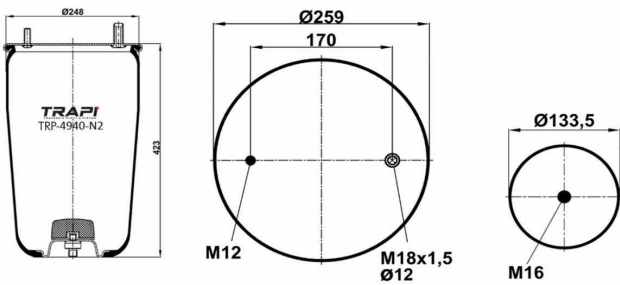

TRP-4940-N2 AIR SPRING WITHOUT PISTON

OEM REFERENCES		CROSS REFERENCES	
BPW	BPW30K	Contitech	4940NP02
BPW	05.429.41.56.0