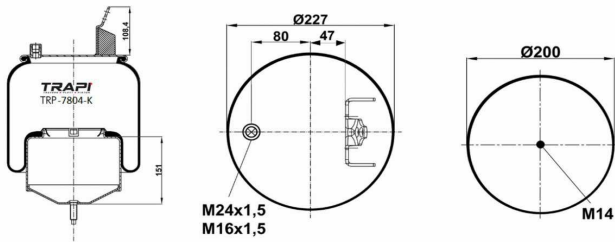

TRP-7804-K COMPLETE WITH METAL PISTON

OEM REFERENCES		CROSS REFERENCES	
VOLVO	21961443	Airtech	37804 K / 134462
VOLVO	20427801	Contitech	6606 N P01
VOLVO	20427804	Firestone	W01 M58 8477
VOLVO	20456154	Goodyear	1R11-848
VOLVO	20531986	Phoenix	1 DF 20 E-1
VOLVO	20582209		
VOLVO	3171694