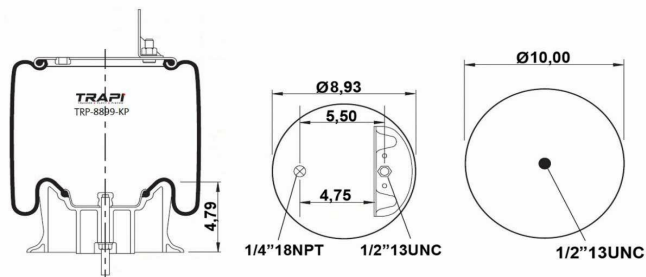

TRP-8829-KP

COMPLETE WITH PLASTIC PISTON (AMERICAN TYPE)

OEM REFERENCES		CROSS REFERENCES	
TRIANGLE	8449	Goodyear	1R12-615
VOLVO	8084296	Goodyear	1S12-035
VOLVO	20396293	Goodyear	1S12-002
VOLVO	8097092	Goodyear	1R12-405
VOLVO	20413888	Firestone	W013588829
VOLVO	8079902	Contitech	910-16P449
VOLVO	3934699