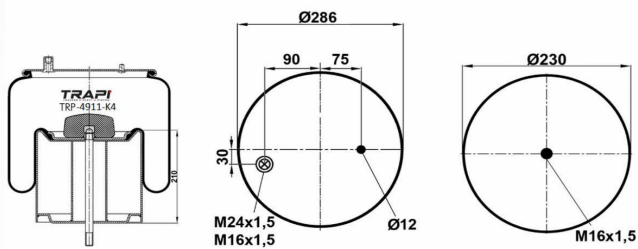

TRP-4911-K4 COMPLETE WITH METAL PISTON

OEM REFERENCES		CROSS REFERENCES	
RENAULT	5.010.557.356	Contitech	4911 N P04