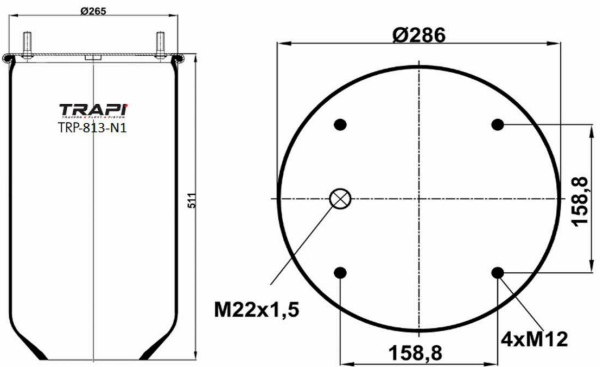

TRP-813-N1 AIR SPRING WITHOUT PISTON

OEM REFERENCES		CROSS REFERENCES