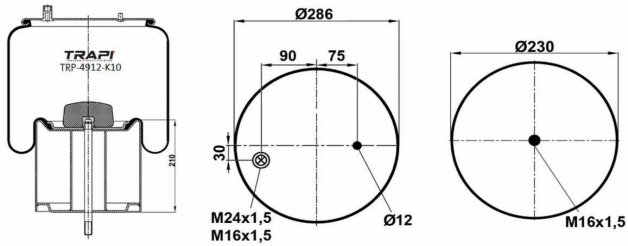

TRP-4911-K6 COMPLETE WITH METAL PISTON

OEM REFERENCES		CROSS REFERENCES	
RENAULT	5.010.600.439	Contitech	4911 N P06
VOLVO	20 726 769		

TRP-4912-K10 COMPLETE WITH METAL PISTON

OEM REFERENCES		CROSS REFERENCES	
RENAULT	5.010.557.355	Contitech	4912NP10