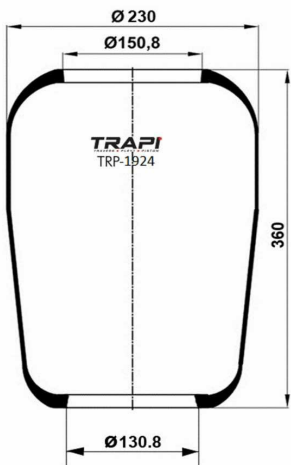

TRP-1924 ROLL AIR SPRING

OEM REFERENCES		CROSS REFERENCES	
IRIS BUS (RENAULT V.I.)	5.001.843.640	Contitech	1924N1
VOLVO	1075366