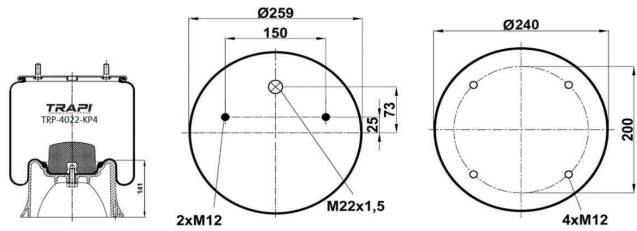

TRP-4022-KP4 COMPLETE WITH PLASTIC PISTON

OEM REFERENCES		CROSS REFERENCES