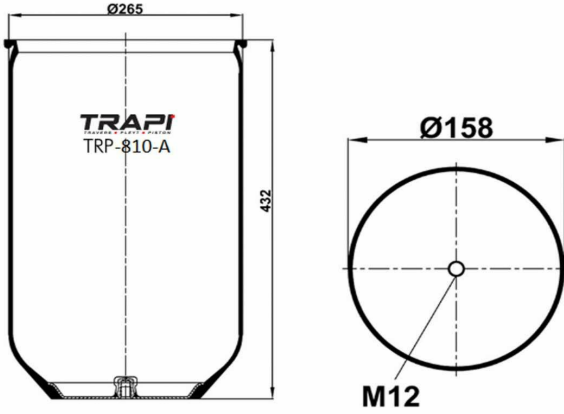

TRP-810-A AIR SPRING WITH METAL PISTON

OEM REFERENCES		CROSS REFERENCES	
MAN	81.43601.0047	Cf Gomma	1T19E-1S
		Contitech	810NT
		Firestone	1T19L-7
		Firestone	W01M580491
		Goodyear	1R14-714
		Taurus	UR621-04