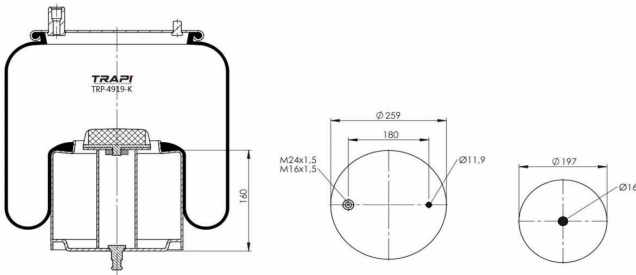

TRP-4916-K COMPLETE WITH METAL PISTON

OEM REFERENCES		CROSS REFERENCES	
		Contitech	4916 N1 P07

TRP-4919-K COMPLETE WITH METAL PISTON

OEM REFERENCES		CROSS REFERENCES	
RENAULT	5.010.557.622	Airtech	34919 C
VOLVO	20 735 220	Contitech	4919 N P01