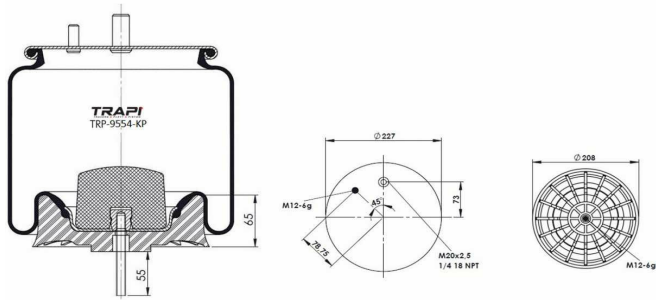

TRP-9554-KP COMPLETE WITH PLASTIC PISTON (AMERICAN TYPE)

OEM REFERENCES		CROSS REFERENCES	
HENDRICKSON	60716-2		
MACK	57QL59M		
VOLVO	20462941